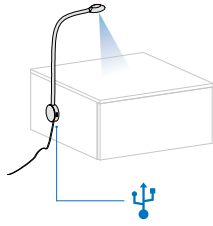

Accessori / Accessories

Faretto Illumina Cassetto

Drawer Spotlight

Lampada Snodabile con 2 porte USB

Adjustable Lamp with 2 USB ports

ITALIER

www.italier.cz | info@italier.cz | +420 774 431 196