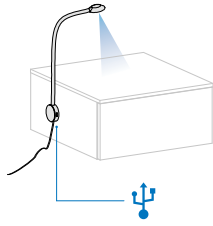

Faretto Illumina Cassetto

Drawer Spotlight

Lampada Snodabile con 2 porte USB

Adjustable Lamp with 2 USB ports