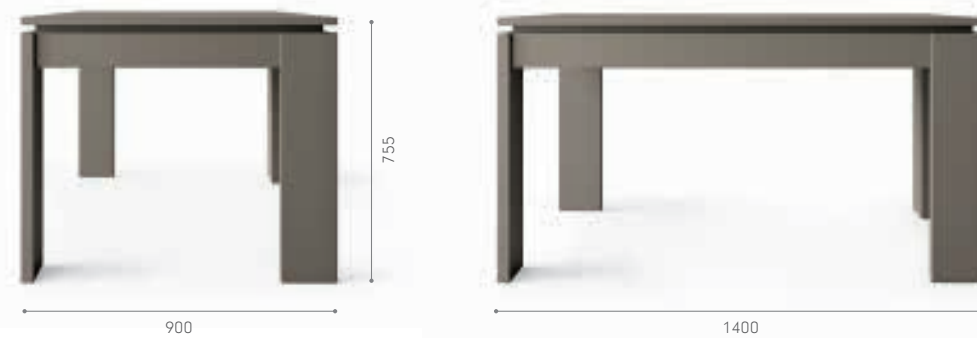

Finiture
Finishes

Matwood WHITE
Matwood GREY
Matwood BROWN

Eco BIANCO
Eco LIMO
Eco PEPE

Materia CALCE
Materia CEMENTO