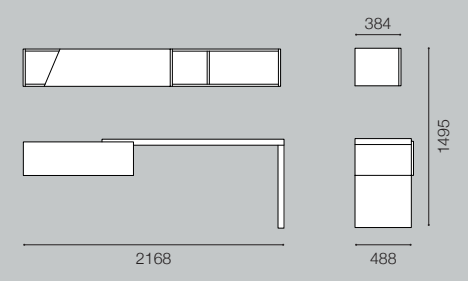

Workstation

Workstation

Scocca e Frontali _ Body e Fronts

Essenza _
Wood Materials

Colore ECO _
ECO Color

Materia _
Materia

Modulo Classic a giorno _
Open-fronted Classic Module

Moduli Fresh
Fresh Modules