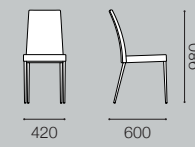

Sedia _ ZARA

Chair _ ZARA

Struttura _ Structure

Seduta _ Seat

Finiture Metalliche _ Metallic finishes

Ecopelle Asia _ Asia eco leather