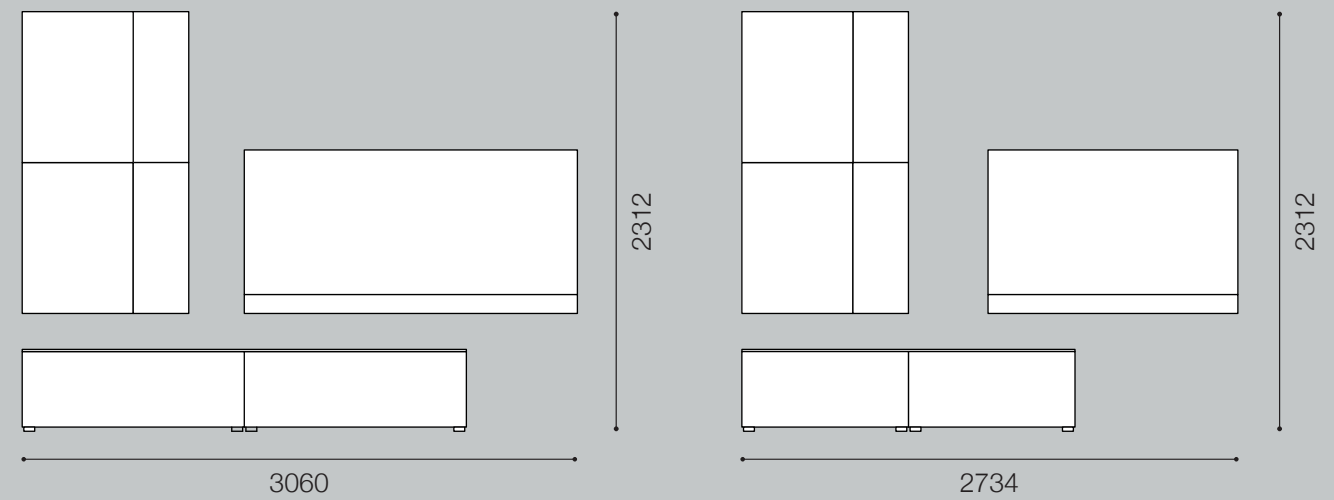

Varianti ridotte

Reduced variants