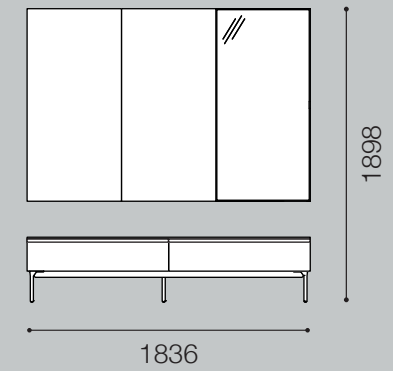

Varianti ridotte

Reduced variants