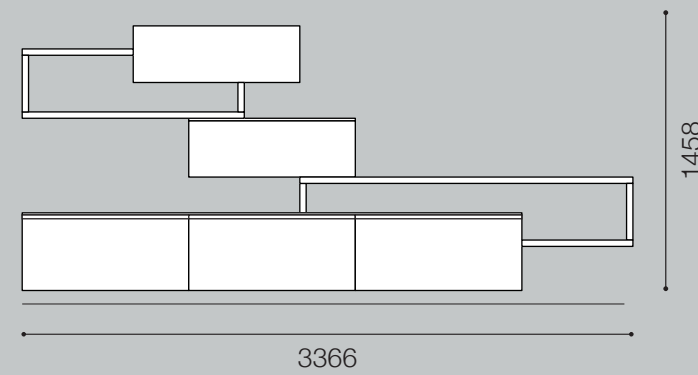

Varianti ridotte

Reduced variants