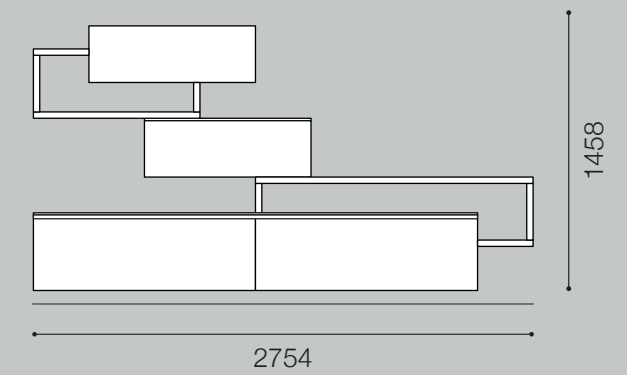

Varianti ridotte

Reduced variants