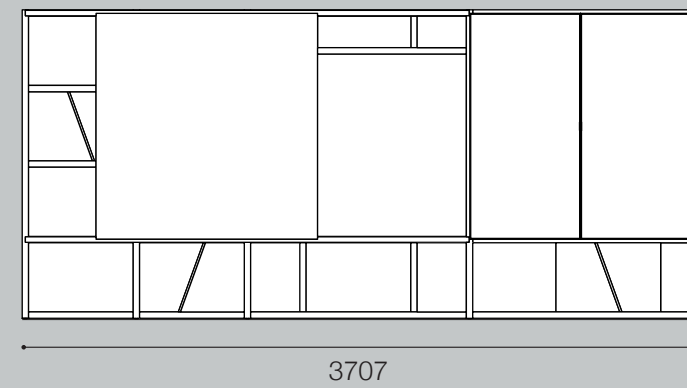

Varianti ridotte

Reduced variants