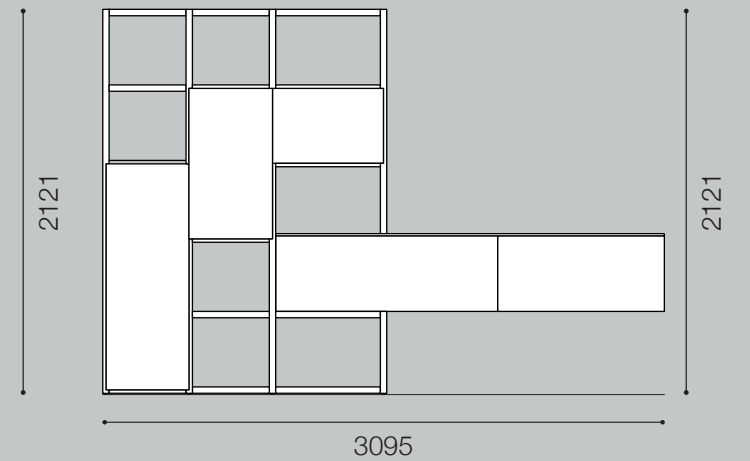

Varianti ridotte

Reduced variants