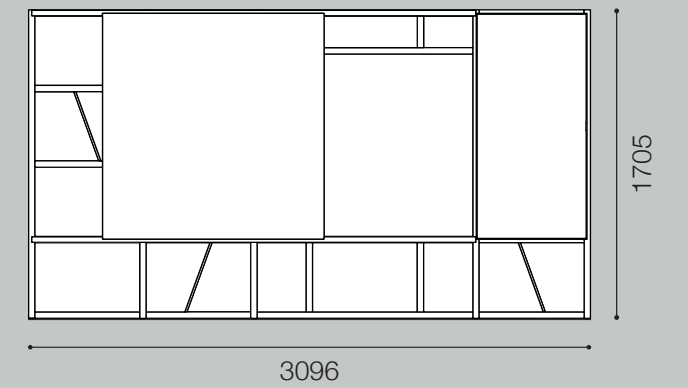

Varianti ridotte

Reduced variants