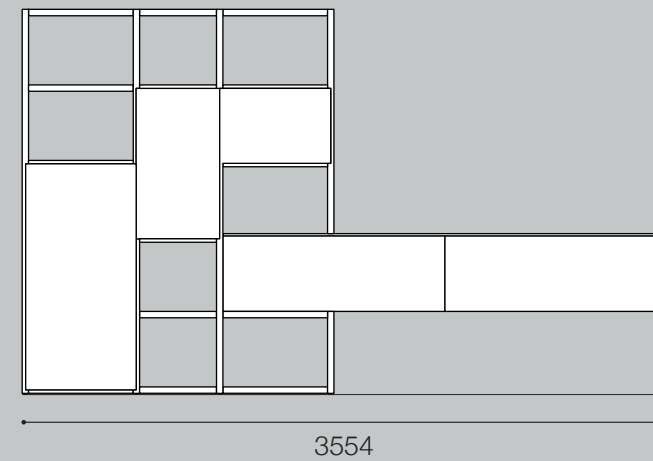

Varianti ridotte

Reduced variants