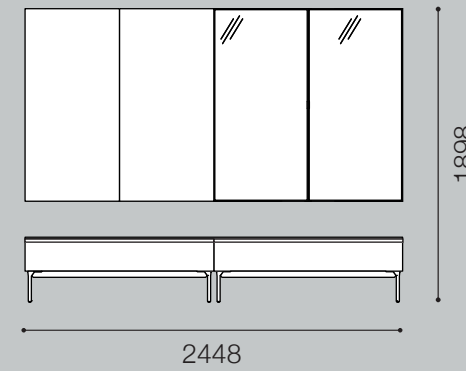

Varianti ridotte

Reduced variants