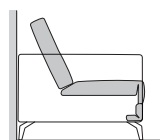

**Relax system:** electric 0-Wall mechanism completely removable in fabric, non-removable in leather and eco-leather.

**Runner system:** pull-out mechanism in metal and seasoned wood, padded with non-deformable polyurethane foam D 30, covered with velveteen. Completely removable in fabric, not removable in leather and eco-leather.

**SISTEMA RELAX 0-WALL**

Massima estensione della seduta per infinite posizioni di relax, con la semplice regolazione elettrica.  
 / Maximum extension of the seat for infinite positions of relaxation, by the simple electric adjustment.