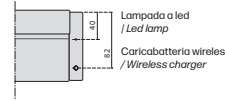

Lampada a led
/ Led lamp

Caricabatteria wireless
/ Wireless charger