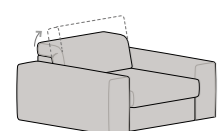

divani / elementi ONE

Poltrona
L 114 P 98 H 77/97
SLIM L 98 P 98 H 77/97
1 RELAX