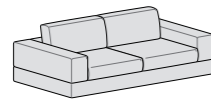

Feet: supplied as standard in aluminium.

Covers:

- fully removable in fabric version
- partially removable in imitation leather/leather version

URBAN

Divano 2 posti maxi
L 180 P 100 H 78

Divano 3 posti
L 200 P 100 H 78

Divano 3 posti maxi
L 220 P 100 H 78

Componibile panchetta reversibile
L 264 P 162 H 78

Componibile penisola reversibile midi
L 264 P 188 H 78

Componibile penisola reversibile maxi
L 264 P 208 H 78

Componibile chaise longue reversibile e 3 cuscini
L 264 P 188 H 78