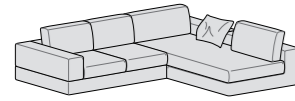

Feet: supplied as standard in aluminium.

Covers:

- fully removable in fabric version
- partially removable in imitation leather/leather version

URBAN

Divano 2 posti maxi
L 180 P 100 H 78

Divano 3 posti
L 200 P 100 H 78

Divano 3 posti maxi
L 220 P 100 H 78

Componibile panchetta reversibile
L 264 P 162 H 78

Componibile penisola reversibile midi
L 264 P 188 H 78

Componibile penisola reversibile maxi
L 264 P 208 H 78

Componibile chaise longue reversibile e 3 cuscini
L 264 P 188 H 78