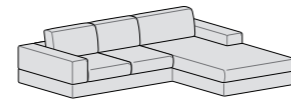

Componibile panchetta reversibile
L 264 P 162 H 78