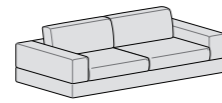

Feet: supplied as standard in aluminium.

Covers:

- fully removable in fabric version
- partially removable in imitation leather/leather version

URBAN

Divano 2 posti maxi
L 180 P 100 H 78

Divano 3 posti
L 200 P 100 H 78

Divano 3 posti maxi
L 220 P 100 H 78

Componibile panchetta reversibile
L 264 P 162 H 78

Componibile penisola reversibile midi
L 264 P 188 H 78

Componibile penisola reversibile maxi
L 264 P 208 H 78

Componibile chaise longue reversibile e 3 cuscini
L 264 P 188 H 78