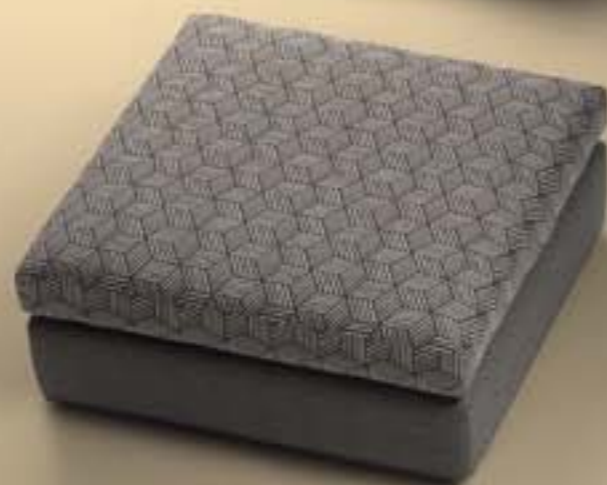

FREE

— EMOZIONE E CARISMA —

Divano laterale cm 168 dx e angolo con
bracciolo sx
Pouff cm 97x97
Tre cuscini decoro cm 40x40 e due
cuscini decoro cm 60x30

168 cm Right-hand Side Sofa and Corner
Section with Left-hand Armrest
97x97 cm Pouf
Three 40x40 cm Decorative Cushions and two
60x30 cm Decorative Cushions