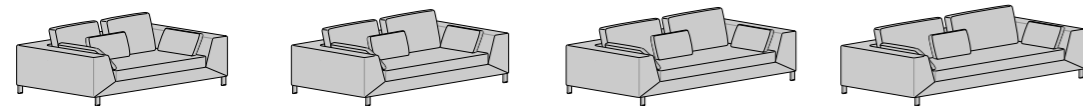

*234 cm Sofa with two-tone body
Skate Feet
Two 60x30 cm Decorative Cushions*

SUGAR

TECNICAMENTE

FREE

TECNICAMENTE

DIVANI / ELEMENTI SUGAR

Divano
L 174 P 98 H 87

Divano
L 194 P 98 H 87