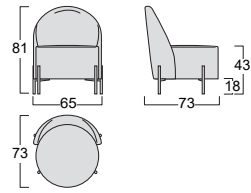

Struttura: legno stagionato e multistrato, completamente rivestito in poliuretano espanso indeformabile D 32/18 e ovatta di poliestere gr 300.
Rivestimento: non sfoderabile in tessuto, pelle ed ecopelle.
Piede di serie: piede Tube in metallo finitura marrone moka.
Piede optional: base Round girevole in metallo finitura nero opaco.

Structure: seasoned and multi-layer wood, completely covered in D 32/18 non-deformable polyurethane foam and 300 g polyester wadding.
Cover: not removable in fabric, leather and faux leather.
Standard feet: Tube feet in metal with mocha brown finish.
Optional feet: Round swivel base in metal with matt black finish.

Poltrona Armchair