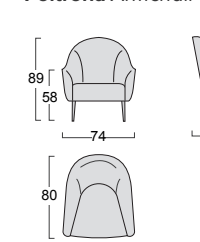

Struttura: legno stagionato e multistrato, completamente rivestito in poliuretano espanso indeformabile D 32/18 e ovatta di poliester gr 300.

Molleggio seduta: nastri elastici in fibra propilenica e lattice da 80 mm, tesi meccanicamente.

Rivestimento: completamente sfoderabile in tessuto,

non sfoderabile in ecopelle, non disponibile in pelle.

Optional: trapunta Dream.

Piede di serie: piede Log in legno colore wengè.

Piede optional: - piede Log in legno colore naturale o noce

- piede Basic in metallo colore polvere o seta.

Structure: seasoned and multi-layer wood, completely covered in D 32/18 non-deformable polyurethane foam and 300 g polyester wadding.

Seat springs: 80mm propylene fibre and latex webbing, mechanically stretched.

Cover: completely removable in fabric,

not removable in faux leather, not available in leather.

Optional: Dream quilt.

Standard feet: Log feet in wengè coloured wood.

Optional feet: - Log feet in natural wood or walnut

- Basic feet in powder or silk coloured metal.

Poltrona Armchair