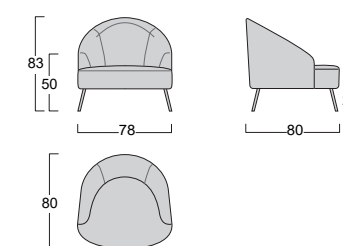

Poltrona Armchair