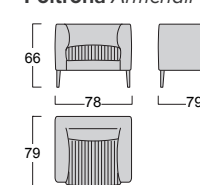

Struttura: legno stagionato e multistrato, completamente rivestito in poliuretano spanso indeformabile D 35/18 e ovatta di poliester gr 300.

Molleggio seduta: nastri elastici in fibra propilenica e lattice da 80 mm, tesi meccanicamente.

Rivestimento: completamente sfoderabile in tessuto, parzialmente sfoderabile in ecopelle, non disponibile in pelle.

Piede di serie: piede Link in metallo finitura nichel nero.

Piede optional: - piede Link in metallo finitura cromo
- piede Dea in metallo finitura cromo o manganese.

Structure: seasoned and multi-layer wood, completely covered with D 35/18 non-deformable polyurethane foam and 300 g polyester wadding.

Seat springs: 80mm propylene fibre and latex webbing, mechanically stretched.

Cover: completely removable in fabric, not removable in faux leather, not available in leather.

Standard feet: Link feet in metal with chrome finish.

Optional feet: - Link feet in metal with chrome
- Dea feet in metal with chrome or manganese finish.

Poltrona Armchair