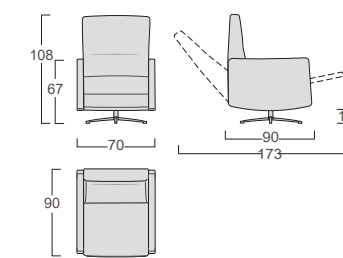

Poltrona Armchair