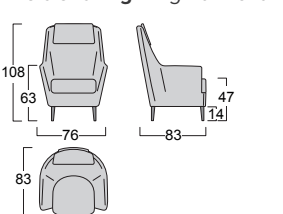

Poltrona High High armchair