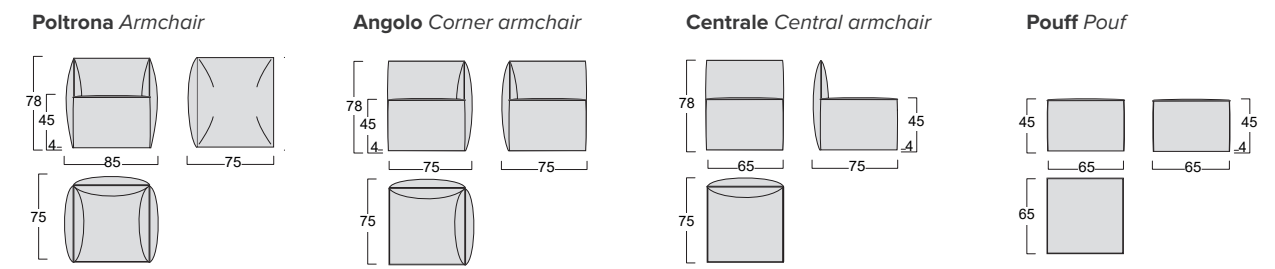

ANGY

Struttura: legno stagionato multistrato, completamente rivestito in poliuretano espanso indeformabile D 32/18 e ovatta di poliestere gr 300.
Molleggio seduta: nastri elastici in fibra propilenica e lattice da 80 mm, tesi meccanicamente.
Rivestimento: completamente sfoderabile in tessuto, non sfoderabile in pelle o ecopelle. Optional: trapunta Band, non disponibile nella versione pelle.
Piede di serie: bracciolo aperto in metallo finitura marrone moka.
Piede optional: bracciolo chiuso in metallo finitura marrone moka.

Structure: seasoned multi-layer wood, completely covered in non-deformable D 32/18 polyurethane foam and 300 g polyester wadding.
Seat springs: 80mm propylene fibre and latex webbing, mechanically stretched.
Cover: completely removable in fabric, not removable in leather or faux leather. Optional: Band quilt, not available in the leather version.
Standard feet: armrest in open metal with mocha brown finish.
Optional feet: armrest in closed metal with mocha brown finish.

CRAFT

Struttura: legno stagionato e agglomerato, completamente rivestito in poliuretano espanso indeformabile D 32 e ovatta di poliestere gr 400.
Molleggio seduta: nastri elastici in fibra propilenica e lattice da 80 mm, tesi meccanicamente.
Rivestimento: completamente sfoderabile in tessuto, parzialmente sfoderabile in pelle ed ecopelle.
Piede di serie: piede in ABS effetto sospeso.

Structure: seasoned and agglomerated wood, completely covered with D 32 non-deformable polyurethane foam and 400 g polyester wadding.
Seat springs: 80mm propylene fibre and latex webbing, mechanically stretched.
Cover: completely removable in fabric, partially removable in leather and faux leather.
Standard feet: suspended effect ABS feet.

BUBBLE