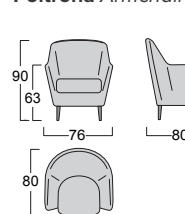

Struttura: legno stagionato e multistrato, completamente rivestito in poliuretano espanso indeformabile D 30/18 e ovatta di poliester gr 300.

Molleggio seduta: nastri elastici in fibra propilenica e lattice da 80 mm, tesi meccanicamente.

Rivestimento: completamente sfoderabile in tessuto, parzialmente sfoderabile in pelle ed ecopelle, non disponibile in pelle.

Piede di serie: piede Link in metallo finitura nichel nero.

Piede optional: - piede Link in metallo finitura cromo
- base Star girevole in metallo finitura manganese.

Structure: seasoned and multi-layer wood, completely covered in non-deformable D 30/18 polyurethane foam and 300 g polyester wadding.

Seat springs: 80mm propylene fibre and latex webbing, mechanically stretched.

Cover: completely removable in fabric, partially removable in faux leather, not available in leather.

Standard feet: Link feet in metal with black nickel finish.

Optional feet: - Link feet in metal with chrome finish
- Star swivel base in metal with manganese finish.

Poltrona Armchair