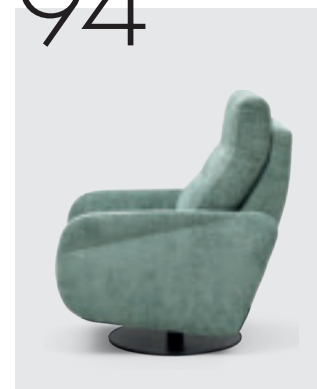

CALEIDO
Info tecniche pg. 102
Technical details pg. 102

78