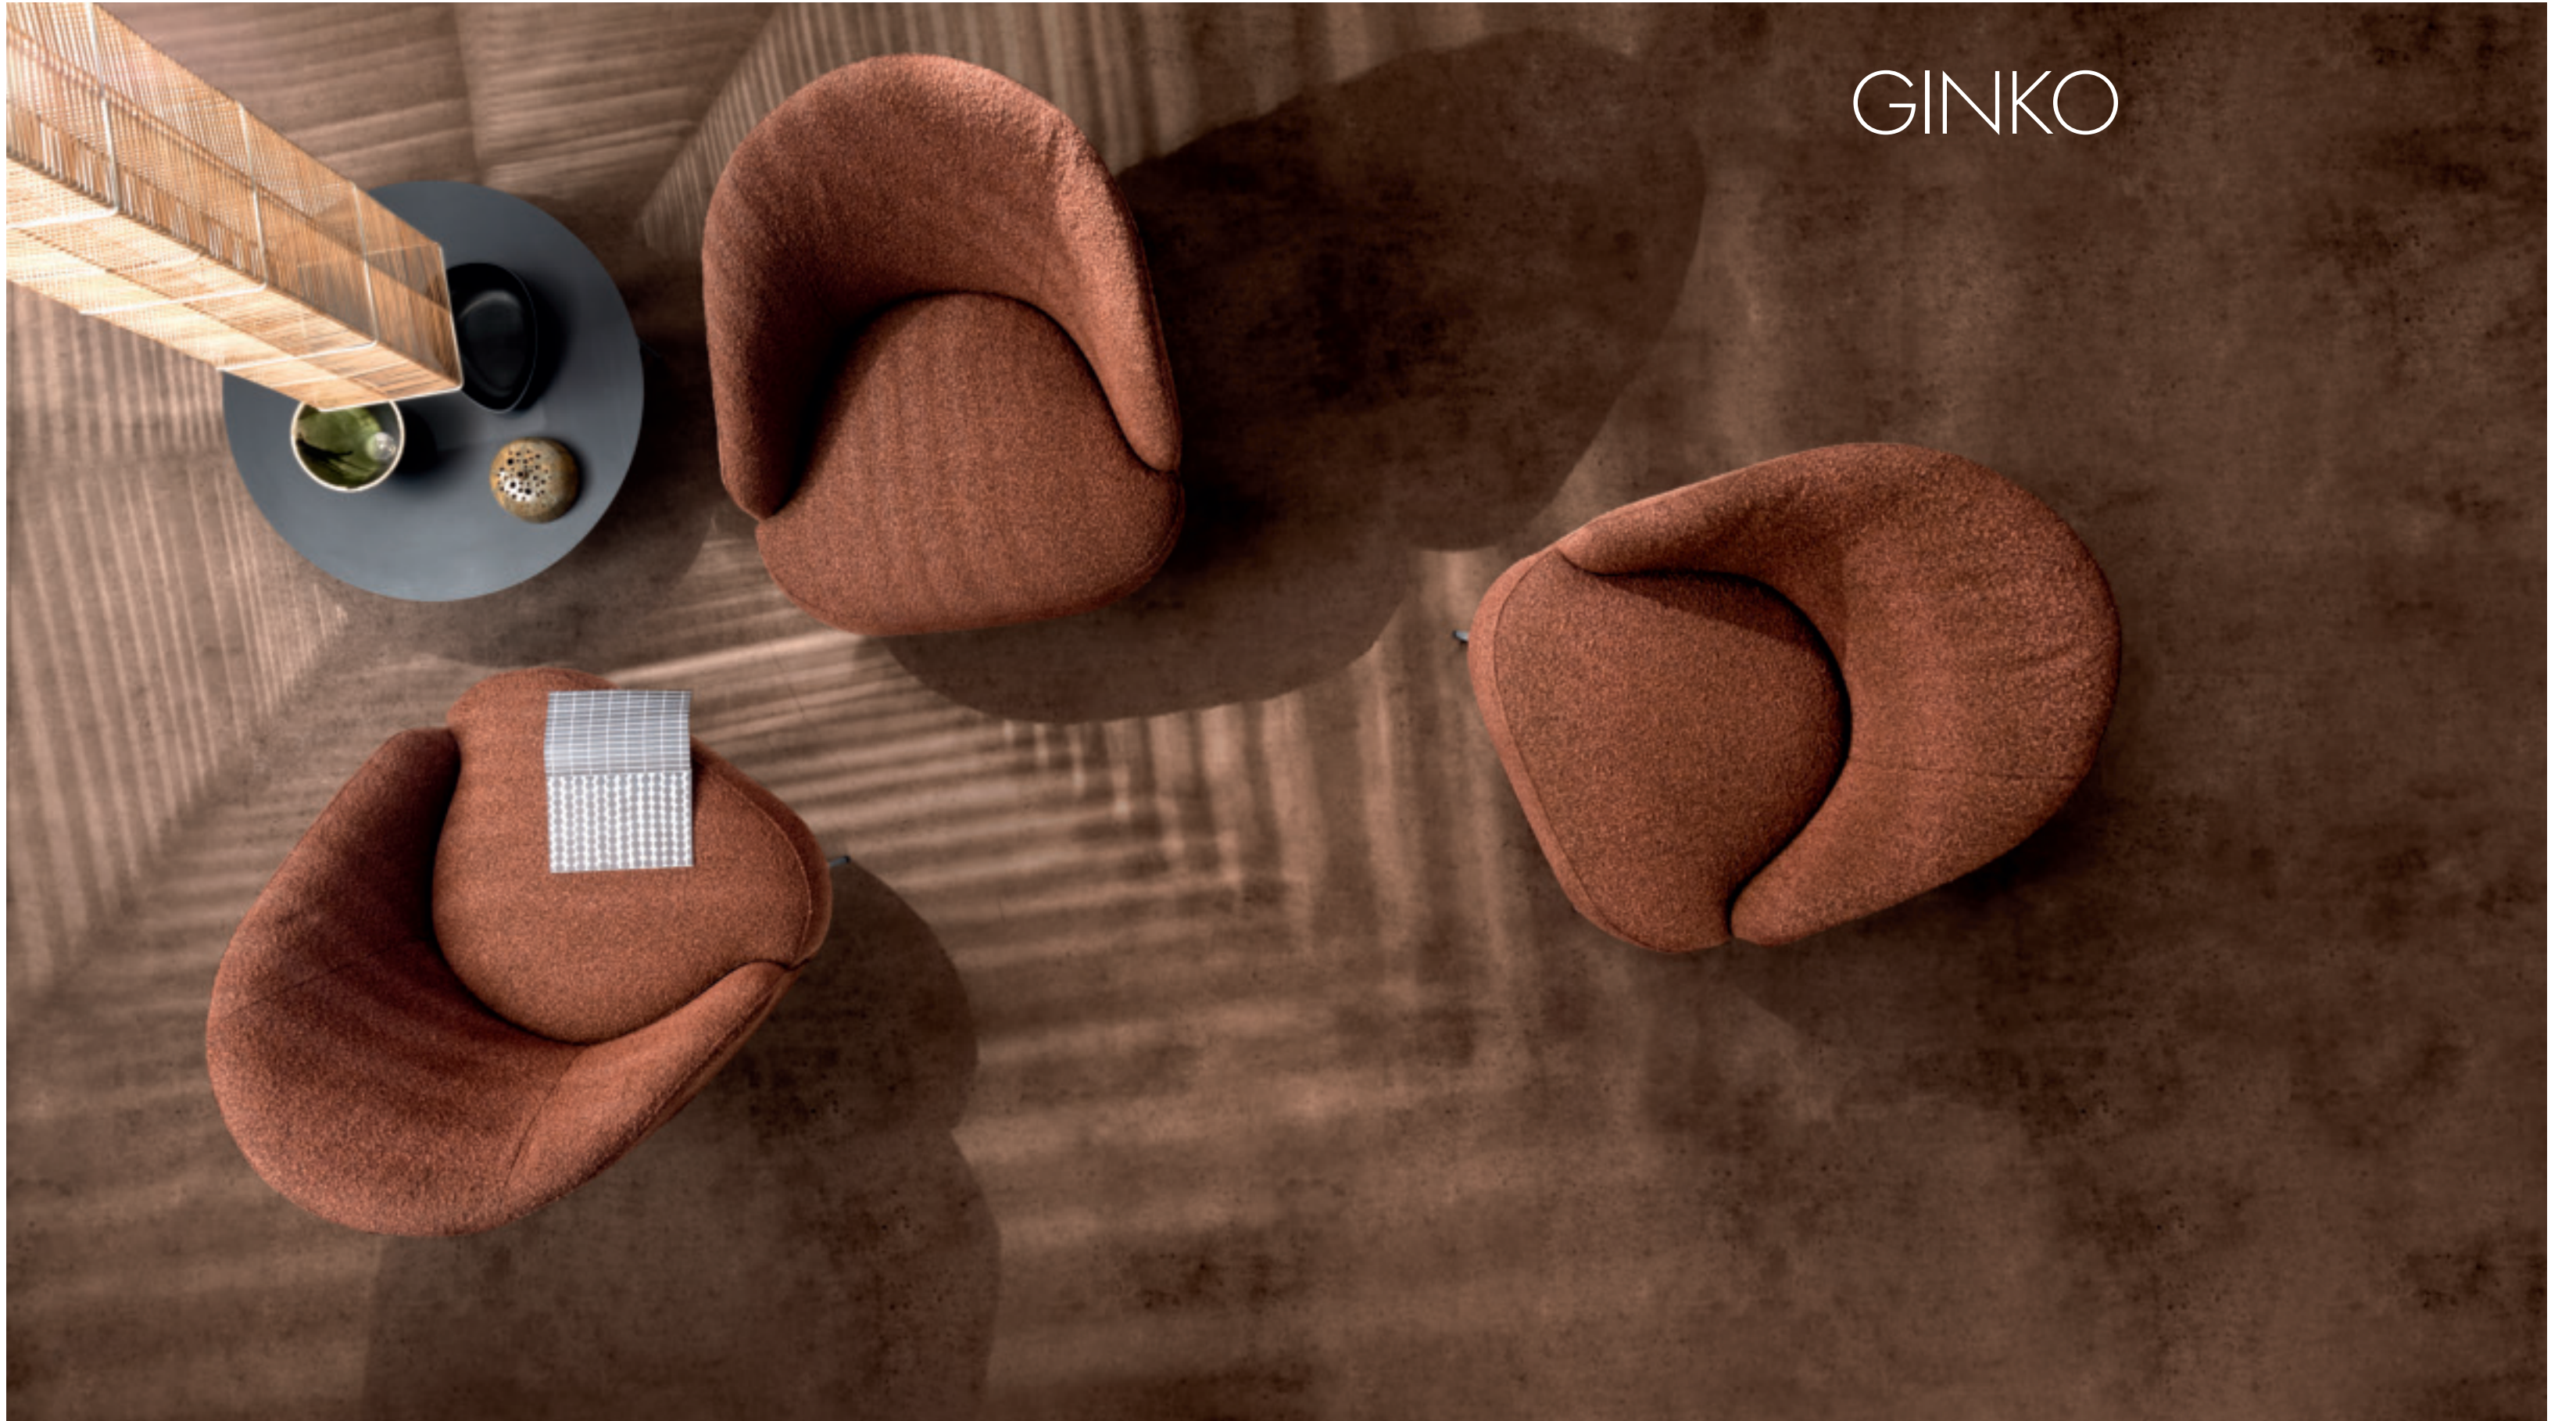

CURVE SHAPES

Poltrona bicolore con base Ginko colore wengè . *Two-tone armchair with wengè coloured Ginko base*

Poltrona bicolore con piede Basic finitura polvere . *Two-tone armchair with Basic feet in powder finish*