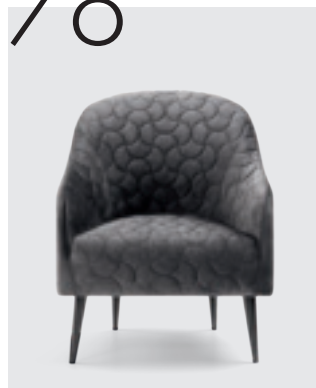

SASHA
Info tecniche pg. 109
Technical details pg. 109

80