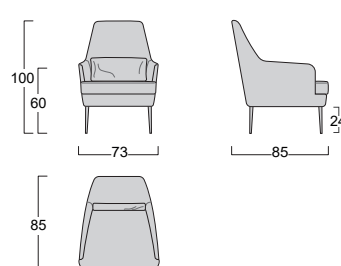

Poltrona Armchair