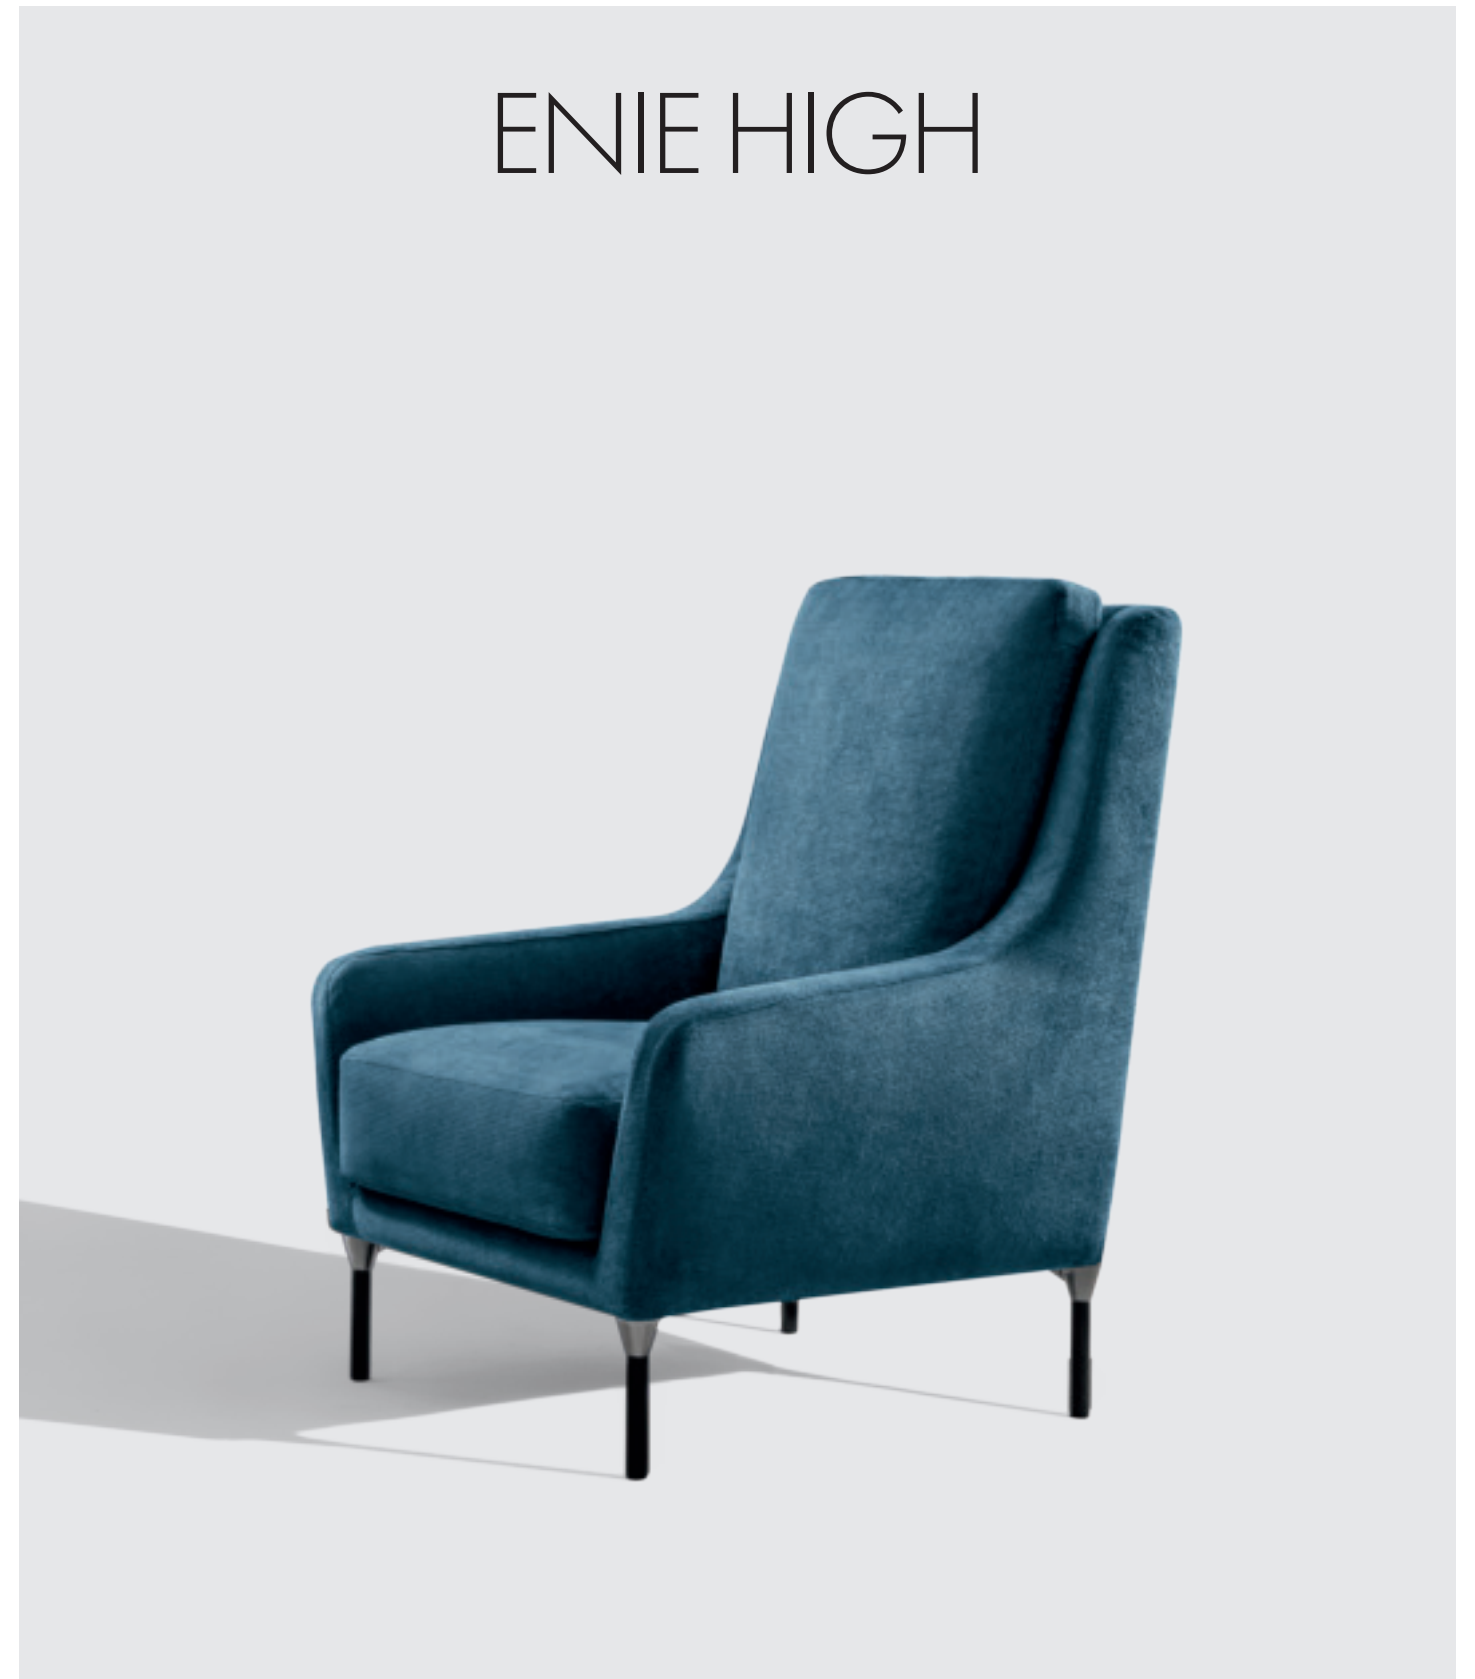

PEGGY

SQUARED SHAPES

ENIE

Poltrona con piede Fine finitura manganese . *Armchair with Fine feet in manganese finish*

ENIE HIGH

Poltrona High con piede Flash finitura nero/cromo . *High armchair with Flash feet in black/chrome finish*