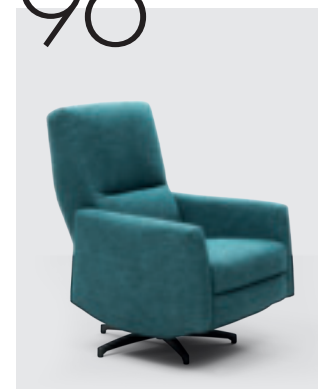

LEVANTE
Info tecniche pg. 107
Technical details pg. 107

100