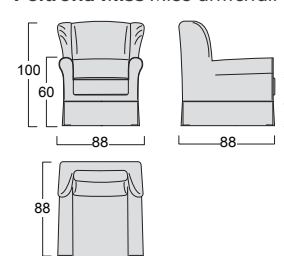

Struttura: legno stagionato e multistrato, completamente rivestito in poliuretano espanso indeformabile D 35/18 e ovatta di poliester gr 300.

Molleggio seduta: nastri elastici in fibra propilenica e lattice da 80 mm, tesi meccanicamente.

Rivestimento: completamente sfoderabile in tessuto ed ecopelle.

Rivestimento versione Special: completamente sfoderabile in tessuto, parzialmente sfoderabile in pelle ed ecopelle.

Piede di serie: piede in ABS effetto sospeso

Piede di serie versione Special: piede Feel in legno colore wengè

Piede optional versione Special: - piede Feel in legno colore naturale o bianco

Structure: seasoned multi-layer wood, completely covered in non-deformable D 35/18 polyurethane foam and 300 g polyester wadding.

Seat springs: 80mm propylene fibre and latex webbing, mechanically stretched.

Cover: completely removable in fabric and faux leather.

Special version cover: completely removable in fabric, partially removable in leather and faux leather.

Standard feet: suspended effect ABS feet

Special version standard feet: Feel feet in wengè coloured wood

Special version optional feet: - Feel feet in natural or white wood

Poltrona Miss Miss armchair