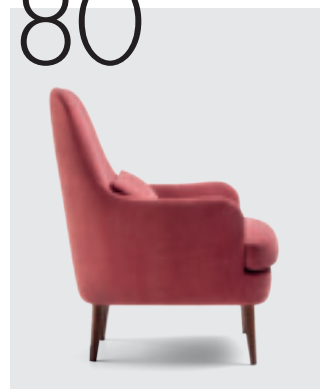

GEMMA
Info tecniche pg. 106
Technical details pg. 106

84