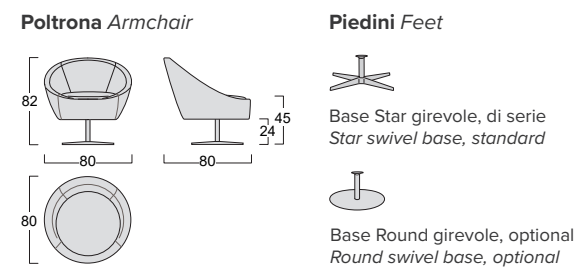

ANGY

Struttura: legno stagionato multistrato, completamente rivestito in poliuretano espanso indeformabile D 32/18 e ovatta di poliestere gr 300.
Molleggio seduta: nastri elastici in fibra propilenica e lattice da 80 mm, tesi meccanicamente.
Rivestimento: completamente sfoderabile in tessuto, non sfoderabile in pelle o ecopelle. Optional: trapunta Band, non disponibile nella versione pelle.
Piede di serie: bracciolo aperto in metallo finitura marrone moka.
Piede optional: bracciolo chiuso in metallo finitura marrone moka.

Structure: seasoned multi-layer wood, completely covered in non-deformable D 32/18 polyurethane foam and 300 g polyester wadding.
Seat springs: 80mm propylene fibre and latex webbing, mechanically stretched.
Cover: completely removable in fabric, not removable in leather or faux leather. Optional: Band quilt, not available in the leather version.
Standard feet: armrest in open metal with mocha brown finish.
Optional feet: armrest in closed metal with mocha brown finish.

CRAFT

Struttura: legno stagionato e agglomerato, completamente rivestito in poliuretano espanso indeformabile D 32 e ovatta di poliestere gr 400.
Molleggio seduta: nastri elastici in fibra propilenica e lattice da 80 mm, tesi meccanicamente.
Rivestimento: completamente sfoderabile in tessuto, parzialmente sfoderabile in pelle ed ecopelle.
Piede di serie: piede in ABS effetto sospeso.

Structure: seasoned and agglomerated wood, completely covered with D 32 non-deformable polyurethane foam and 400 g polyester wadding.
Seat springs: 80mm propylene fibre and latex webbing, mechanically stretched.
Cover: completely removable in fabric, partially removable in leather and faux leather.
Standard feet: suspended effect ABS feet.

BUBBLE