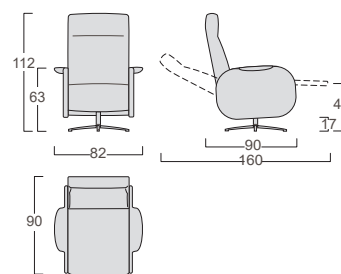

Poltrona Armchair