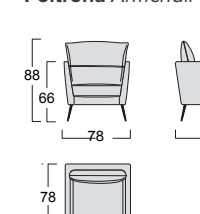

Struttura: legno stagionato e multistrato, completamente rivestito in poliuretano espanso indeformabile D 32 e ovatta di poliester gr 300.

Cuscino schienale: misto piuma.

Molleggio seduta: nastri elastici in fibra propilenica e lattice da 80 mm, tesi meccanicamente.

Rivestimento: completamente sfoderabile in tessuto, parzialmente sfoderabile in pelle ed ecopelle.

Piede di serie: piede Link in metallo finitura nichel nero.

Piede optional: - piede Link in metallo finitura cromo
- piede Dea in metallo finitura cromo, manganese
- base Star girevole in metallo finitura manganese.

Structure: seasoned and multi-layer wood, completely covered with D 32 non-deformable polyurethane foam and 300 g polyester wadding.

Back cushion: feather blend.

Seat springs: 80mm propylene fibre and latex webbing, mechanically stretched.

Cover: completely removable in fabric, partially removable in leather and faux leather.

Standard feet: Link feet in metal with black nickel finish.

Optional feet: - Link feet in metal with chrome finish
- Dea feet in metal with chrome, manganese finish
- Star swivel base in metal with manganese finish.

Poltrona Armchair