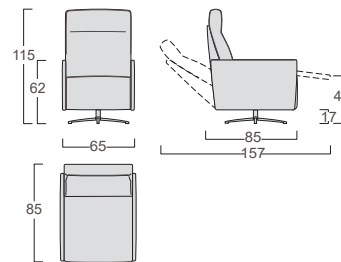

Poltrona Armchair