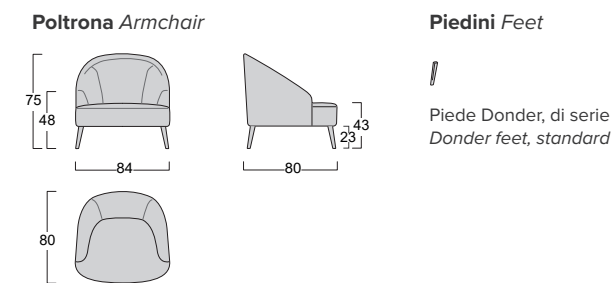

ANGY

Struttura: legno stagionato multistrato, completamente rivestito in poliuretano espanso indeformabile D 32/18 e ovatta di poliestere gr 300.
Molleggio seduta: nastri elastici in fibra propilenica e lattice da 80 mm, tesi meccanicamente.
Rivestimento: completamente sfoderabile in tessuto, non sfoderabile in pelle o ecopelle. Optional: trapunta Band, non disponibile nella versione pelle.
Piede di serie: bracciolo aperto in metallo finitura marrone moka.
Piede optional: bracciolo chiuso in metallo finitura marrone moka.

Structure: seasoned multi-layer wood, completely covered in non-deformable D 32/18 polyurethane foam and 300 g polyester wadding.
Seat springs: 80mm propylene fibre and latex webbing, mechanically stretched.
Cover: completely removable in fabric, not removable in leather or faux leather. Optional: Band quilt, not available in the leather version.
Standard feet: armrest in open metal with mocha brown finish.
Optional feet: armrest in closed metal with mocha brown finish.

CRAFT

Struttura: legno stagionato e agglomerato, completamente rivestito in poliuretano espanso indeformabile D 32 e ovatta di poliestere gr 400.
Molleggio seduta: nastri elastici in fibra propilenica e lattice da 80 mm, tesi meccanicamente.
Rivestimento: completamente sfoderabile in tessuto, parzialmente sfoderabile in pelle ed ecopelle.
Piede di serie: piede in ABS effetto sospeso.

Structure: seasoned and agglomerated wood, completely covered with D 32 non-deformable polyurethane foam and 400 g polyester wadding.
Seat springs: 80mm propylene fibre and latex webbing, mechanically stretched.
Cover: completely removable in fabric, partially removable in leather and faux leather.
Standard feet: suspended effect ABS feet.

BUBBLE