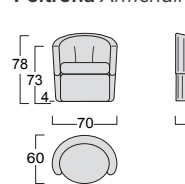

Struttura: legno stagionato e multistrato, completamente rivestito in poliuretano espanso indeformabile D 30 e ovatta di poliester gr 300.

Molleggio seduta: nastri elastici in fibra propilenica e lattice.

Rivestimento: completamente sfoderabile in tessuto, parzialmente sfoderabile in ecopelle, non disponibile in pelle. Optional: trapunta Dream.

Piede di serie: piede in ABS effetto sospeso.

Structure: seasoned and multi-layer wood, completely covered with D 30 non-deformable polyurethane foam and 300 g polyester wadding.

Seat springs: propylene fibre and latex webbing.

Cover: completely removable in fabric, partially removable in faux leather, not available in leather.

Optional: Dream quilt.

Standard feet: suspended effect ABS feet.

Poltrona Armchair