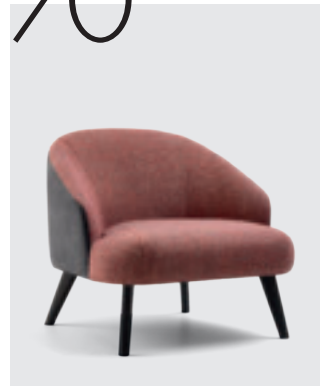

DONDER
Info tecniche pg. 103
Technical details pg. 103

74