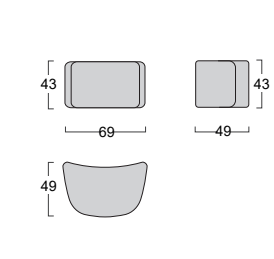

FUSION

Relax

Struttura: metallo e legno stagionato e multistrato, completamente rivestito in poliuretano espanso indeformabile D 30/18 e ovatta di poliestere gr 300.

Molleggio seduta: telaio a molle greche.

Rivestimento: completamente sfoderabile in tessuto, non sfoderabile in ecopelle, non disponibile in pelle.

Sistema relax: di serie meccanismo in metallo, elettrico, azionato con telecomando; optional telecomando wireless e batteria di alimentazione al litio.

Piede di serie: base Aster girevole in metallo finitura nero opaco.

Piede optional: - base Plump girevole in metallo finitura nero opaco
- base Square girevole, in metallo finitura nero opaco.

Structure: metal and seasoned and multi-layer wood, completely covered in non-deformable D 30/18 polyurethane foam and 300 g polyester wadding.

Seat springs: seat frame with Greek springs.

Cover: completely removable in fabric, not removable in faux leather, not available in leather.

Relaxation system: electric metal mechanism, operated by remote control as standard; optional wireless remote control and lithium battery.

Standard Feet: Aster swivel base in metal with matt black finish.

Optional feet: - Plump swivel base in metal with matt black finish
- Square swivel base in metal with matt black finish.

Poltrona Armchair

Piedini Feet

Base Aster girevole, di serie
Aster swivel base, standard

Base Plump girevole, optional
Plump swivel base, optional

Base Square girevole, optional
Square swivel base, optional

GASPY

Relax

Struttura: legno stagionato e multistrato, completamente rivestito in poliuretano espanso indeformabile D 30/18 e ovatta di poliestere gr 300.

Molleggio seduta: nastri elastici in fibra propilenica e lattice da 80 mm, tesi meccanicamente.