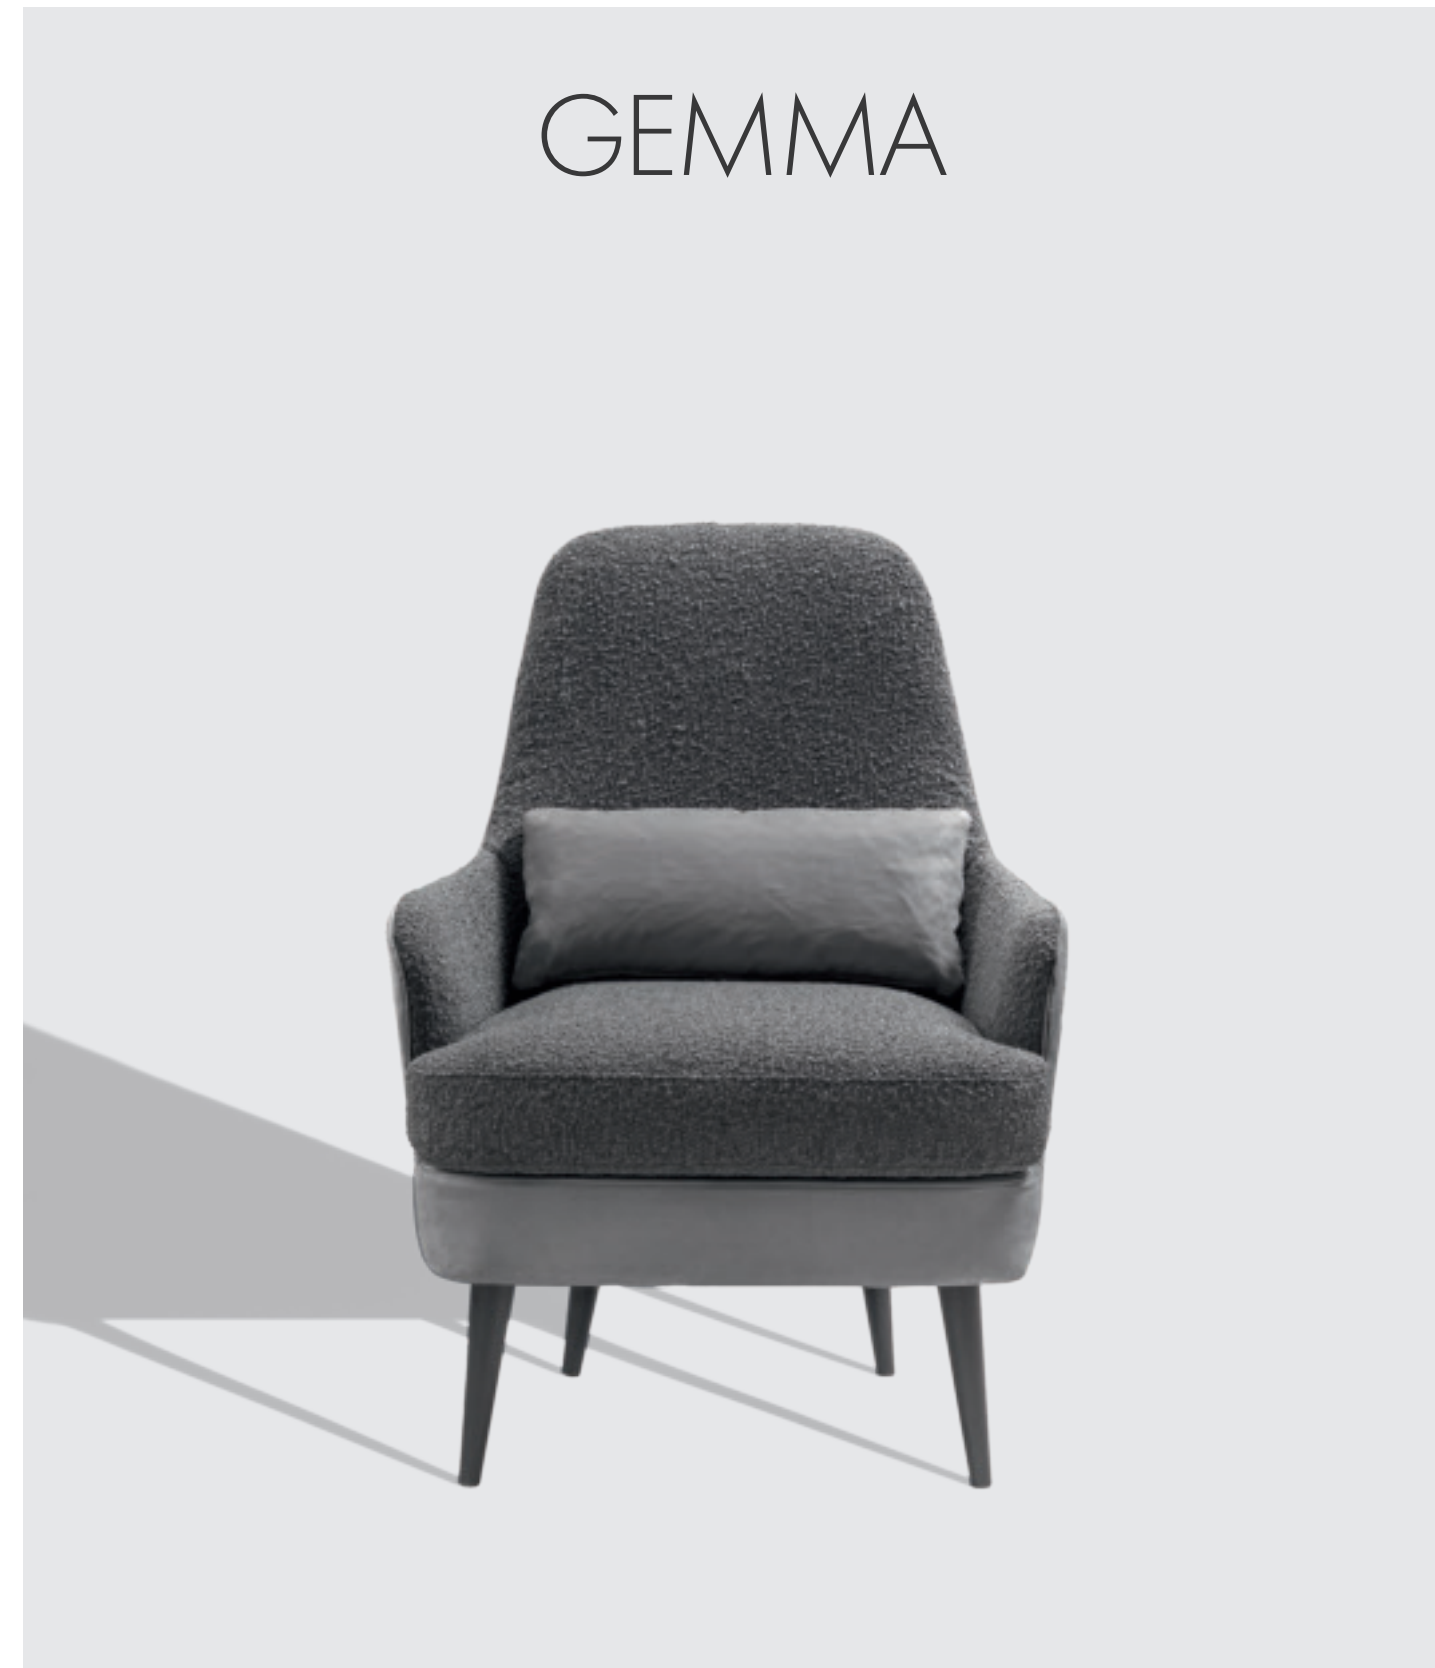

Poltrona con trapunta Dream . *Armchair with Dream quilt*

GEMMA