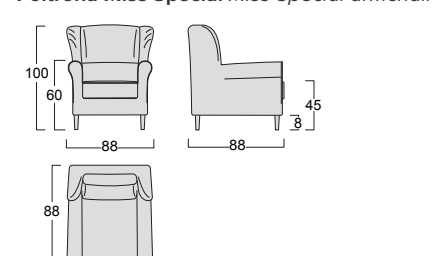

Poltrona Miss Special Miss Special armchair