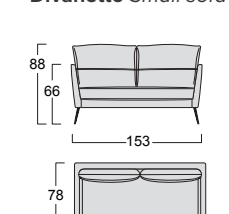

Divanetto Small sofa