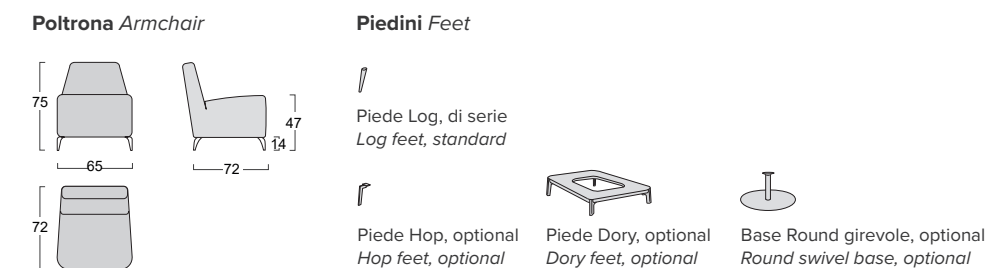

Struttura: legno stagionato e multistrato, completamente rivestito in poliuretano espanso indeformabile D 32/18 e ovatta di poliestere gr 300.
Molleggio seduta: nastri elastici in fibra propilenica e lattice da 80 mm, tesi meccanicamente.
Rivestimento: completamente sfoderabile in tessuto, non sfoderabile in pelle ed ecopelle.
Piede di serie: piede Log in legno colore wengè.
Piede optional: - piede Hop in metallo finitura manganese
- base Dory in legno colore wengè
- base Round girevole in metallo finitura nero opaco.

Structure: seasoned and multi-layer wood, completely covered in D 32/18 non-deformable polyurethane foam and 300 g polyester wadding.
Seat springs: 80mm propylene fibre and latex webbing, mechanically stretched.
Cover: completely removable in fabric, not removable in leather and faux leather.
Standard feet: Log feet in wengè coloured wood.
Optional feet: - Log feet in white, natural wood
- Hop feet in metal with manganese finish
- Dory base in wengè coloured wood
- Round swivel base in metal with matt black finish.