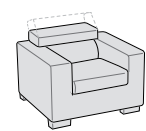

Glint divani/elementi

Poltrona
L 116 P 105 H 76/97
1 seduta estraibile