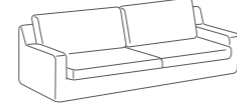

Divano 3P Maxi
L 206 P 80 H 92