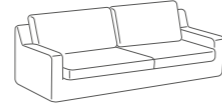

Divano 3P
L 186 P 80 H 92