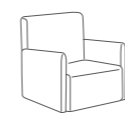

Smart - divani/elementi

Poltrona
L 78 P 80 H 85