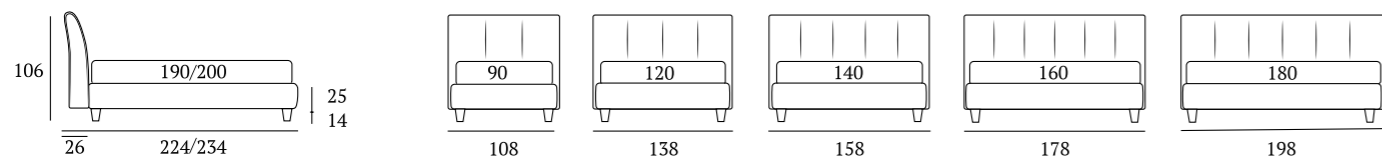

Premium

DI SERIE:
Piede in legno **Cubic** h cm 6, colore wengè

OPTIONAL:
Piede in legno **Cubic** h cm 6-10, colori bianco, naturale, grigio, wengè
Ruote **Carry**

AS STANDARD:
Cubic wooden foot H 6 cm, colour: wenge

OPTIONALS:
Cubic wooden foot H 6-10 cm, colours: white, natural, grey, wenge
Carry wheels

Premium Compatto

DI SERIE:
Piede in legno **Conic** h cm 14, colore wengè

OPTIONAL:
Piedi in legno **Conic, Classic** h cm 14, colori bianco, naturale, wengè
Piedi in metallo **Glam, Fine, Peak** h cm 14, finiture cromo, bianco, manganese

AS STANDARD:
Conic wooden foot H 14 cm, colour: wenge

OPTIONALS:
Conic, Classic wooden feet H 14 cm, colours: white, natural, wenge
Glam, Fine, Peak metal feet H 14 cm, finishes: chrome, white, manganese

RUOTE

Ruota Carry H cm 8

Carry wheel, H 8 cm