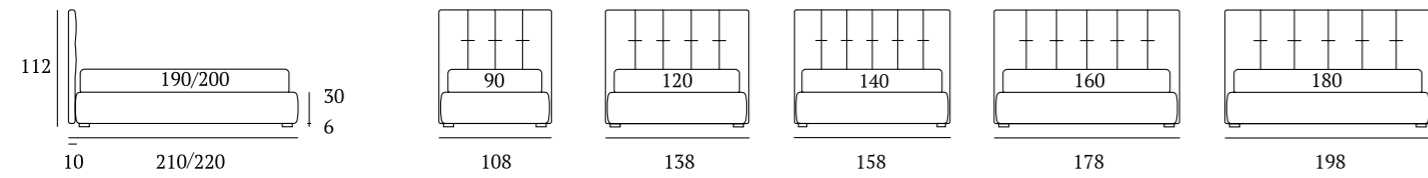

Positive

DI SERIE:
Piede in legno **Cubic** h cm 6, colore wengè

OPTIONAL:
Piede in legno **Cubic** h cm 6-10, colori bianco, naturale, grigio, wengè
Piede in legno **Classic** h cm 10, colori bianco, naturale, wengè

AS STANDARD:
Cubic wooden foot H 6 cm, colour: wenge

OPTIONALS:
Cubic wooden foot H 6-10 cm, colours: white, natural, grey, wenge
Classic wooden foot H 10 cm, colours: white, natural, wenge

Positive Lift