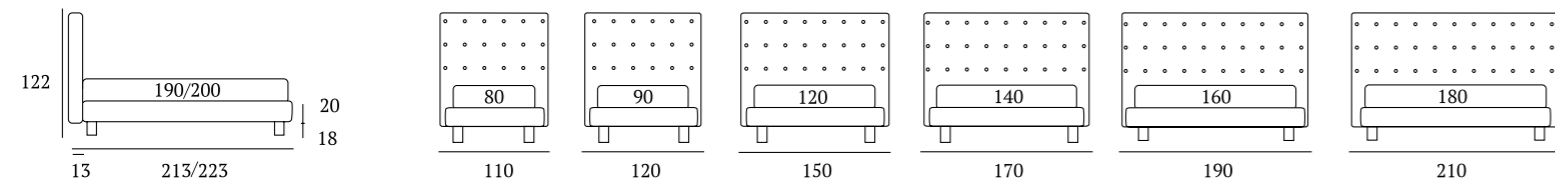

Point

DI SERIE:
Piede in legno **Cubic** h cm 6, colore wengè

OPTIONAL:
Piede in legno **Cubic** h cm 6-10, colori bianco, naturale, grigio, wengè

AS STANDARD:
Cubic wooden foot H 6 cm, colour: wenge

OPTIONALS:
Cubic wooden foot H 6-10 cm, colours: white, natural, grey, wenge

Point Compatto

DI SERIE:
Piede in legno **Cubic** h cm 14, colore wengè

OPTIONAL:
Piede in legno **Cubic** h cm 14, colori bianco, naturale, grigio
Piedi in metallo **Fine, Glam, Peak** h cm 14, finiture cromo, bianco, manganese

AS STANDARD:
Cubic wooden foot H 14 cm, colour: wenge

OPTIONALS:
Cubic wooden foot H 14 cm, colours: white, natural, grey
Fine, Glam, Peak metal feet H 14 cm, finishes: chrome, white, manganese

Point Lift