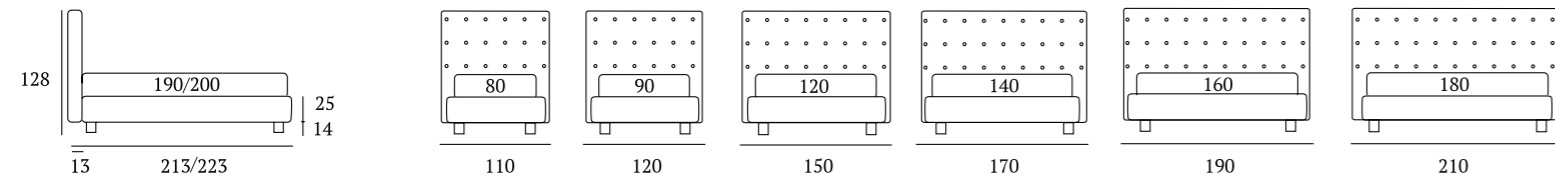

Point

DI SERIE:
Piede in legno **Cubic** h cm 6, colore wengè

OPTIONAL:
Piede in legno **Cubic** h cm 6-10, colori bianco, naturale, grigio, wengè

AS STANDARD:
Cubic wooden foot H 6 cm, colour: wenge

OPTIONALS:
Cubic wooden foot H 6-10 cm, colours: white, natural, grey, wenge

Point Compatto

DI SERIE:
Piede in legno **Cubic** h cm 14, colore wengè

OPTIONAL:
Piede in legno **Cubic** h cm 14, colori bianco, naturale, grigio
Piedi in metallo **Fine, Glam, Peak** h cm 14, finiture cromo, bianco, manganese

AS STANDARD:
Cubic wooden foot H 14 cm, colour: wenge

OPTIONALS:
Cubic wooden foot H 14 cm, colours: white, natural, grey
Fine, Glam, Peak metal feet H 14 cm, finishes: chrome, white, manganese

Point Lift