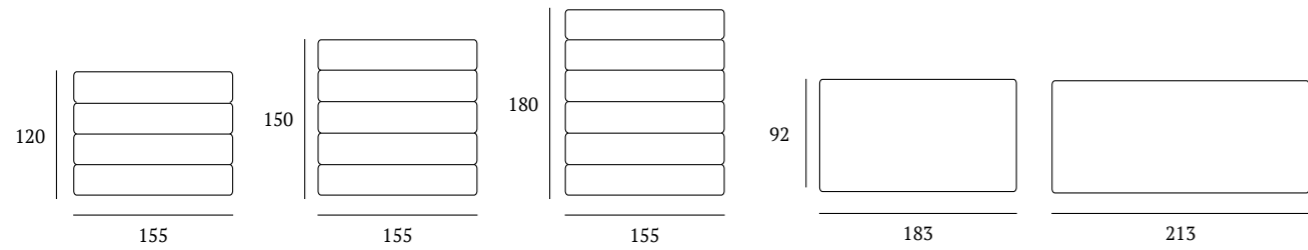

Pannello Match sp. 7 cm

Piano Match L 65 x P 20
finitura gesso e manganese

*Match top L 65 x D 20 cm
in plaster and manganese finish*

Piano Match L 45 x P 20
finitura gesso e manganese

*Match top L 45 x D 20 cm
in plaster and manganese finish*