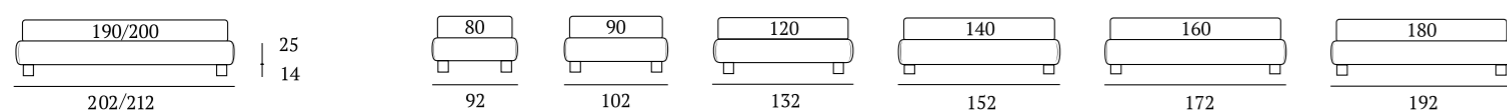

Sommier Compatto

DI SERIE:
Piede in legno **Cubic** h cm 14, colore wengè

OPTIONAL:
Piede in legno **Cubic** h cm 14, colori bianco, naturale, grigio
Piedi in legno **Conic, Classic, Log** h cm 14, colori bianco, naturale, wengè
Piedi in metallo **Fine, Glam, Peak, Max** h cm 14, finiture cromo, bianco, manganese

AS STANDARD:
Cubic wooden foot H 14 cm, colour: wenge

OPTIONALS:
Cubic wooden foot H 14 cm, colours: white, natural, grey
Conic, Classic Log wooden feet H 14 cm, colours: white, natural, wenge
Fine, Glam, Lux, Peak, Max metal feet H 14 cm, finishes: chrome, white, manganese