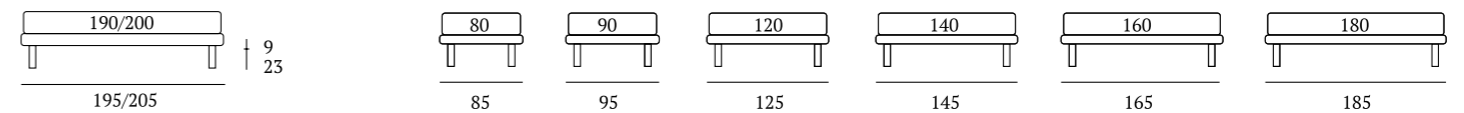

Sommier Autoportante

DI SERIE:
Piede in metallo **Top** h cm 23, finitura satinato

OPTIONAL:
Piedi in legno **Conic, Log** h cm 18, colori bianco, naturale, wengè
Piede in legno **Cubic** h cm 18, colori bianco, naturale, grigio, wengè
Piede in metallo **Up** h cm 18, finitura cromo
Ruote **Disk**

AS STANDARD:
Top metal foot, H 23 cm finish: satin

OPTIONALS:
Conic, Log wooden feet H 18 cm, colours: white, natural, wenge
Cubic wooden foot H 18 cm, colours: white, natural, grey, wenge
Up metal feet foot H 18 cm, finish: chrome
Disk wheels