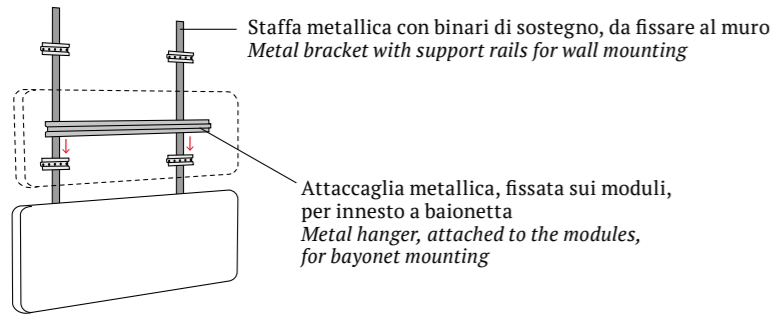

Pannello Match sp. 7 cm

Piano Match L 65 x P 20
finitura gesso e manganese

*Match top L 65 x D 20 cm
in plaster and manganese finish*

Piano Match L 45 x P 20
finitura gesso e manganese

*Match top L 45 x D 20 cm
in plaster and manganese finish*