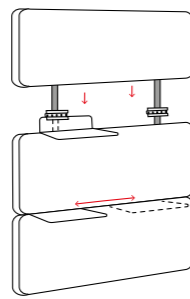

Pannello Match sp. 7 cm

Piano Match L 65 x P 20
finitura gesso e manganese

*Match top L 65 x D 20 cm
in plaster and manganese finish*

Piano Match L 45 x P 20
finitura gesso e manganese

*Match top L 45 x D 20 cm
in plaster and manganese finish*