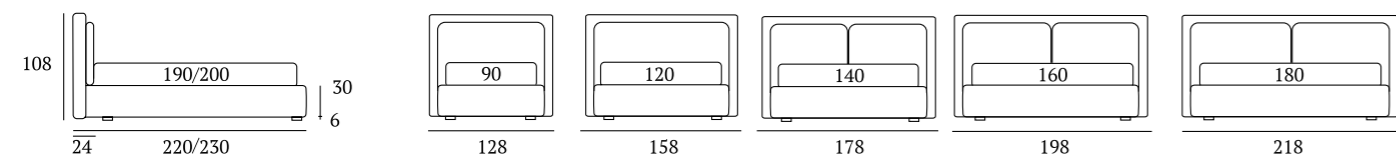

Flux

DI SERIE:

Piede in legno **Cubic** h cm 6, colore wengè

OPTIONAL:

Piede in legno **Cubic** h cm 6-10, colori bianco, naturale, grigio, wengè

Piede in metallo **Steel** h cm 5, finitura cromo

Ruote **Carry**

AS STANDARD:

Cubic wooden foot H 6 cm, colour: wenge

OPTIONALS:

Cubic wooden foot H 6-10 cm, colours: white, natural, grey, wenge

Steel metal foot H 5 cm, finish: chrome

Carry wheels

Flux Lift

DI SERIE:

AS STANDARD:

Cubic wooden foot H 18 cm, colour: wenge

OPTIONALS:

Cubic wooden foot H 18 cm, colours: white, natural, grey

Log wooden foot H 18 cm, colours: white, natural, wenge

Fine, Glam, Peak, Lux metal feet H 18 cm, finishes: chrome, white, manganese

RUOTE

Ruota Carry H cm 8

Carry wheel, H 8 cm