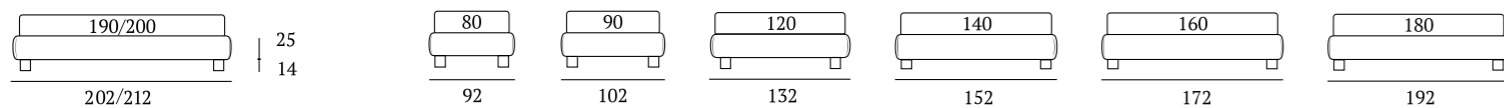

Sommier Compatto

DI SERIE:
Piede in legno **Cubic** h cm 14, colore wengè

OPTIONAL:
Piede in legno **Cubic** h cm 14, colori bianco, naturale, grigio
Piedi in legno **Conic, Classic, Log** h cm 14, colori bianco, naturale, wengè
Piedi in metallo **Fine, Glam, Peak, Max** h cm 14, finiture cromo, bianco, manganese

AS STANDARD:
Cubic wooden foot H 14 cm, colour: wenge

OPTIONALS:
Cubic wooden foot H 14 cm, colours: white, natural, grey
Conic, Classic Log wooden feet H 14 cm, colours: white, natural, wenge
Fine, Glam, Lux, Peak, Max metal feet H 14 cm, finishes: chrome, white, manganese