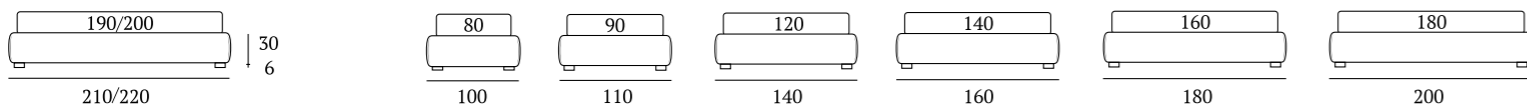

Sommier Large

DI SERIE:
Piede in legno **Cubic** h cm 6, colore wengè

OPTIONAL:
Piede in legno **Cubic** h cm 6-10, colori bianco, naturale, grigio, wengè
Piede in legno **Circle** h cm 6-10, colori bianco, naturale, wengè
Piede in legno **Classic** h cm 10, colori bianco, naturale, wengè

AS STANDARD:
Cubic wooden foot H 6 cm, colour: wenge

OPTIONALS:
Cubic wooden foot H 6-10 cm, colours: white, natural, grey, wenge
Circle wooden foot H 6-10 cm, colours: white, natural, wenge
Classic wooden foot H 10 cm, colours: white, natural, wenge