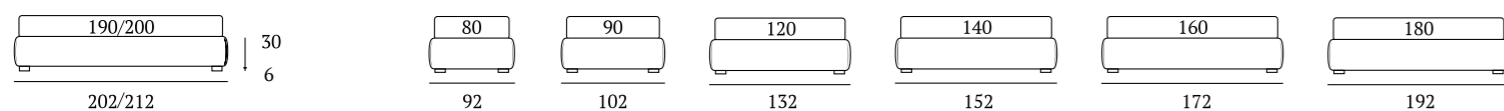

Pannello Different sp. 5 cm

Sommier

DI SERIE:
Piede in legno **Cubic** h cm 6, colore wengè

OPTIONAL:
Piede in legno **Cubic** h cm 6-10, colori bianco, naturale, grigio, wengè
Piede in legno **Circle**, h cm 6-10, colori bianco, naturale, wengè
Piede in legno **Classic** h cm 10, colori bianco, naturale, wengè
Piede in metallo **Steel** h cm 5, finitura cromo
Ruote **Carry**

AS STANDARD:
Cubic wooden foot H 6 cm, colour: wenge

OPTIONALS:
Cubic wooden foot H 6-10 cm, colours: white, natural, grey, wenge
Circle wooden foot H 6-10 cm, colours: white, natural, wenge
Classic wooden foot H 10 cm, colours: white, natural, wenge
Steel metal foot H 5 cm, finish: chrome
Carry wheels