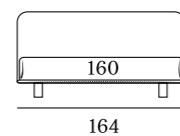

### DI SERIE:

Piede in ABS **Bolt** h cm 19

### AS STANDARD:

**Bolt** ABS foot H 19 cm