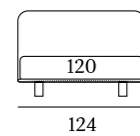

### DI SERIE:

Piede in ABS **Bolt** h cm 19

### AS STANDARD:

**Bolt** ABS foot H 19 cm