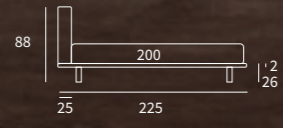

Letto Piano ortopedico
 Piede Twist in metallo finitura manganese
 / Orthopaedic bed
 Twist feet in metal with manganese finish

Letto Piano ortopedico
/ Orthopaedic bed

STYLISH

Letto Piano ortopedico
Piede Wily in metallo colore polvere
/ Orthopaedic bed
Wily feet in powder-coloured metal