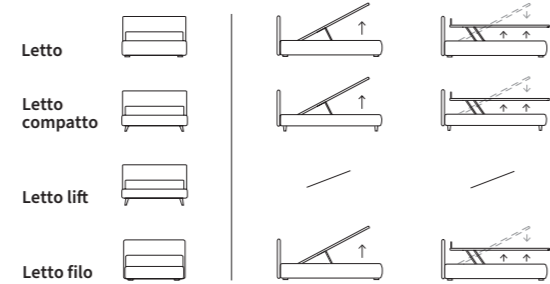

ARTY

Letto Lift / Lift bed

WISP

WISP

Letto Compatto con sistema alzarete Rise
Piede Peak in metallo colore polvere

/ Compatto bed with Rise lifting system
Peak feet in powder-coloured metal

CASE

CASE