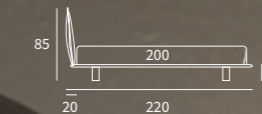

CLEVER

Letto autoportante
Piede Hang in metallo
finitura manganese

/ Free-standing bed
Hang feet in metal with
manganese finish

HONEY

Letto Piano ortopedico
/ Orthopaedic bed

DEEP

JUST

JUST