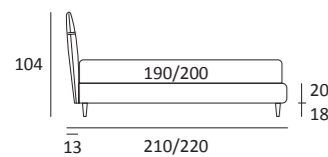

CHOP LIFT

DI SERIE:
Piede in legno **Log** h cm 18, colore wengè

OPTIONAL:
Piede in legno **Log** h cm 18, colori bianco, naturale
Piede in metallo **Bill** e **Tube** h cm 18, finitura marrone moka
Piede in metallo **Glam, Peak** e **Wily** h cm 18, finitura cromo, colori polvere, seta
Piede in metallo **Hop** h cm 18, finitura manganese

AS STANDARD:
Log wooden foot H 18 cm, colour: wenge

OPTIONALS:
Log wooden foot H 18 cm, colours: white, natural
Bill and Tube metal foot H 18 cm, brown mocha finish
Glam, Peak and Wily metal foot H 18 cm, chrome finish, colours: powder, silk
Hop metal foot H 18 cm, manganese finish