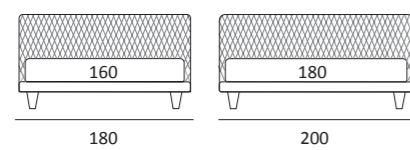

TINY AUTOPORTANTE

DI SERIE:
Piede in metallo **Glam** h cm 24, colore polvere

OPTIONAL:
Piede in metallo **Glam** h cm 24, finitura cromo, colore seta
Piede in metallo **Hang** e **Hop** h cm 24, finitura manganese

AS STANDARD:
Glam metal foot H 24 cm, colours: powder

OPTIONALS:
Glam metal foot H 24 cm, chrome finish, colours: silk
Hang and Hop metal foot H 24 cm, manganese finish