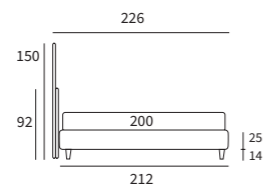

Sommier
 Pannello Match cm L 183 H 92
 Due pannelli modulari Match cm L 155 H 120 e
 due piani Match cm L 45 finitura manganese

/ Upholstered bed base
 Match Panel L 183 H 92 cm
 Two modular Match panels L 155 H 120 cm and
 two Match shelves L 45 cm with manganese finish

MATCH
PROGRAMM

MATCH PROGRAMM

Sommier Compatto
 Pannello Match cm L 213 H 92
 Pannello modulare Match cm L 155 H 150
 e due piani Match cm L 65 e
 un piano Match cm L 45 finitura manganese

/ Compact upholstered bed base
 Match panel L 213 H 92 cm
 Match modular panel L 155 H 150 cm
 and two Match shelves L 65 cm and
 one Match shelf L 45 cm with manganese finish