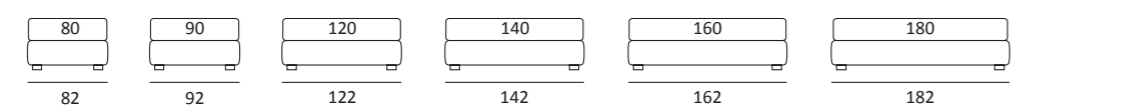

SOMMIER FILO

DI SERIE:
Piede in legno **Cubic** h cm 6, colore wengè

OPTIONAL:
Piede in legno **Cubic** h cm 6-10, colori grigio, wengè
Piede in legno **Classic** h cm 10, colori bianco, naturale, wengè
Ruote **Carry**

AS STANDARD:
Cubic wooden foot H 6 cm, colour: wenge

OPTIONALS:
Cubic wooden foot H 6-10 cm, colours: grey, wenge
Classic wooden foot H 10 cm, colours: white, natural, wenge
Carry wheels