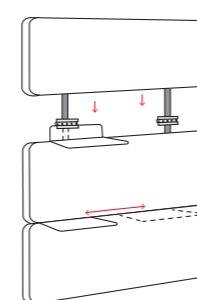

Piano Match L 45-65 x P 20
finitura gesso e manganese
Match shelf L 45-65 x D 20 cm
in plaster and manganese finish

Tipologie piedi e ruote / Feet and Wheels

PIEDI IN LEGNO WOOD FEET

Piede **CUBIC**
H cm 6-10, colori grigio, wengè
H 6-10 cm, colours grey, wenge