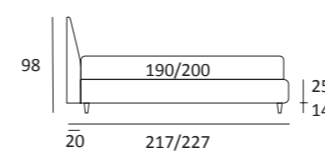

KEEN COMPATTO

DI SERIE:
Piede in legno **Log** h cm 14, colore wengè

OPTIONAL:
Piede in legno **Log** h cm 14, colori bianco, naturale
Piede in metallo **Bill e Tube** h cm 14, finitura marrone moka
Piede in metallo **Glam e Peak** h cm 14, finitura cromo, colori polvere, seta
Piede in metallo **Hop** h cm 14, finitura manganese

AS STANDARD:
Log wooden foot H 14 cm, colour: wenge

OPTIONALS:
Log wooden foot H 14 cm, colours: white, natural
Bill and Tube metal foot H 14 cm, brown mocha finish
Glam and Peak metal foot H 14 cm, chrome finish, colours: powder, silk
Hop metal foot H 14 cm, manganese finish