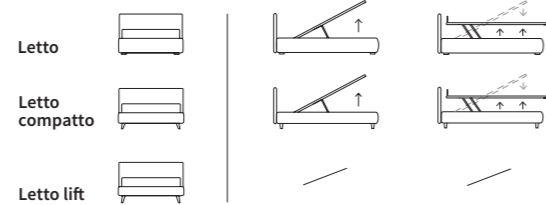

CHOP

TIME

TIME
Letto Lift
/ Lift bed

HAPPY

Letto

STRONG

Letto Compatto
 Piede Peak in metallo colore polvere
 / Compatto bed
 Peak feet in powder-coloured metal

GOOD