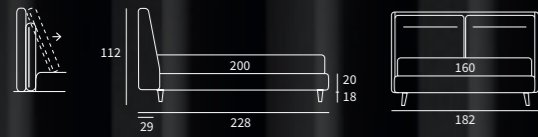

Letto Lift
Piede Bill in metallo finitura marrone moka

/ Lift bed
Bill feet in metal with mocha brown finish

JOIN