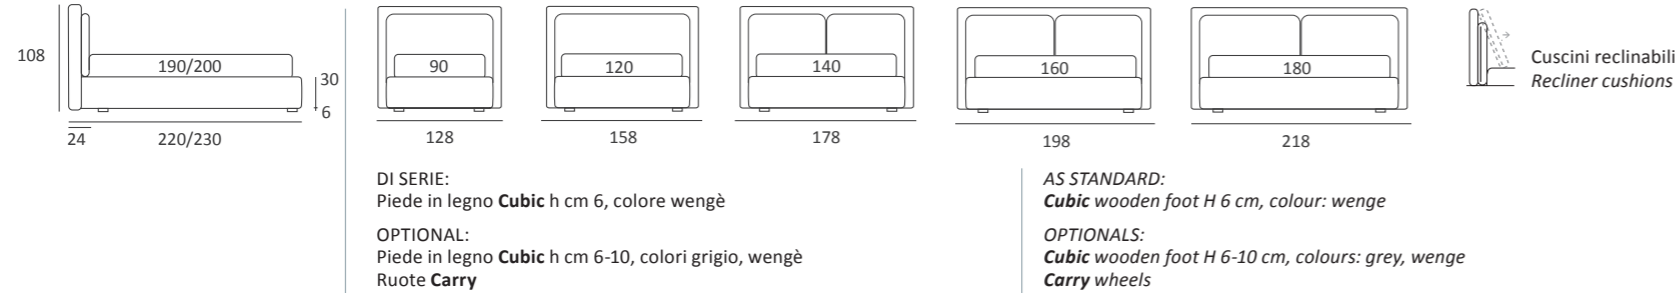

FLUX

FLUX LIFT

FORM

FORM COMPATTO

FORM LIFT

FORM FILO

FUN

FUN COMPATTO

FUN LIFT

FUN DOUBLE