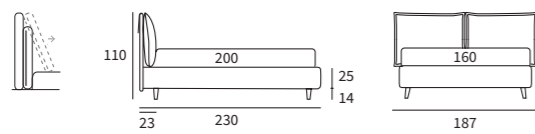

ARTY

Letto Lift / Lift bed

WISP

WISP

Letto Compatto con sistema alzarete Rise
Piede Peak in metallo colore polvere

/ Compatto bed with Rise lifting system
Peak feet in powder-coloured metal

CASE

CASE