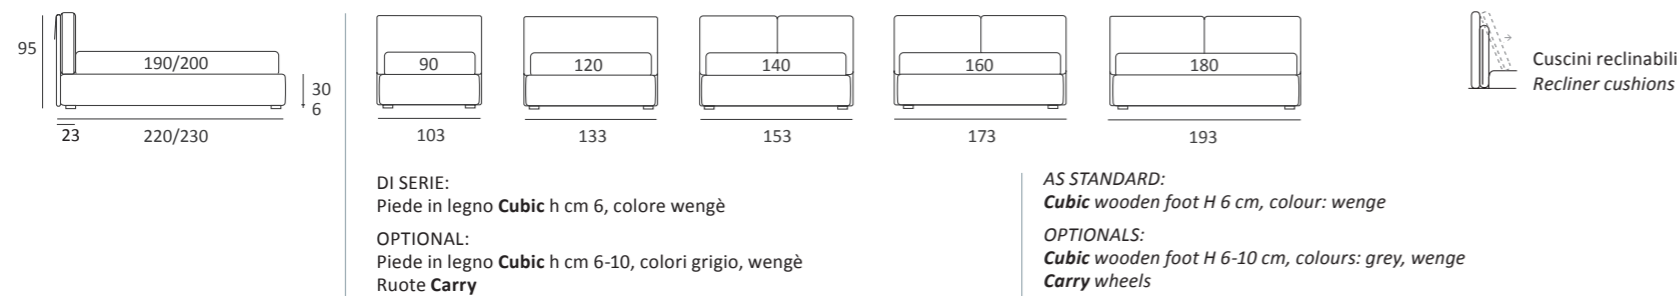

FLUX

FLUX LIFT

FORM

FORM COMPATTO

FORM LIFT

FORM FILO

FUN

FUN COMPATTO

FUN LIFT

FUN DOUBLE