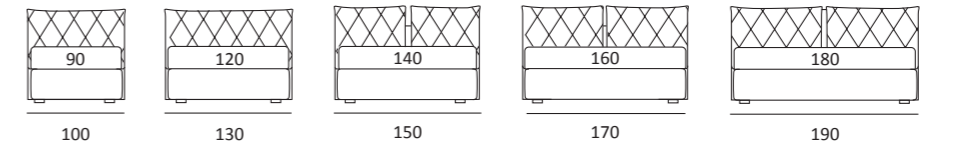

SOFT FILO

DI SERIE:
Piede in legno **Cubic** h cm 6, colore wengè

OPTIONAL:
Piede in legno **Cubic** h cm 6-10, colori grigio, wengè
Piede in legno **Classic** h cm 10, colori bianco, naturale, wengè
Ruote **Carry**

AS STANDARD:
Cubic wooden foot H 6 cm, colour: wenge

OPTIONALS:
Cubic wooden foot H 6-10 cm, colours: grey, wenge
Classic wooden foot H 10 cm, colours: white, natural, wenge
Carry wheels