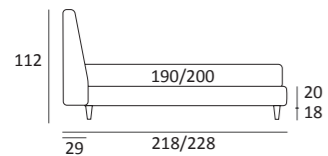

JOIN LIFT

DI SERIE:
Piede in legno **Log** h cm 18, colore wengè

OPTIONAL:
Piede in legno **Log** h cm 18, colori bianco, naturale
Piede in metallo **Bill** h cm 18, finitura marrone moka
Piede in metallo **Glam, Peak e Wily** h cm 18, finitura cromo, colori polvere, seta
Piede in metallo **Hop** h cm 18, finitura manganese

AS STANDARD:
Log wooden foot H 18 cm, colour: wenge

OPTIONALS:
Log wooden foot H 18 cm, colours: white, natural
Bill metal foot H 18 cm, brown mocha finish
Glam, Peak and Wily metal foot H 18 cm, chrome finish, colours: powder, silk
Hop metal foot H 18 cm, manganese finish