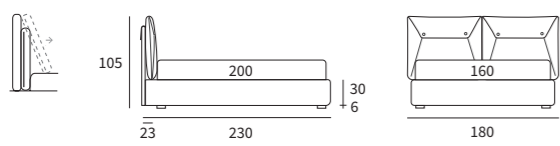

ARTY

Letto Lift / Lift bed

WISP

WISP

Letto Compatto con sistema alzarete Rise
Piede Peak in metallo colore polvere

/ Compatto bed with Rise lifting system
Peak feet in powder-coloured metal

CASE

CASE