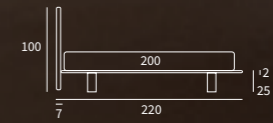

CURIOUS

Letto Autoportante
Piede Jiff in plexiglass
/ Free-standing bed
Jiff feet in plexiglass

WARP

WARP

Letto Autoportante
 Piede Hop in metallo finitura manganese
 / Free-standing bed
 Hop feet in metal with manganese finish