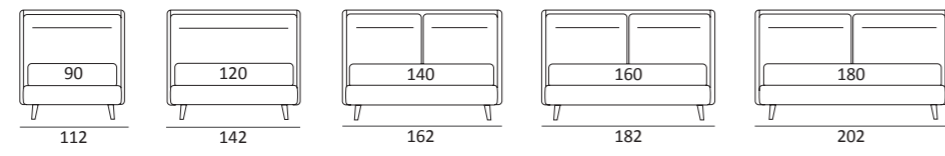

JOIN LIFT

DI SERIE:
Piede in legno **Log** h cm 18, colore wengè

OPTIONAL:
Piede in legno **Log** h cm 18, colori bianco, naturale
Piede in metallo **Bill** h cm 18, finitura marrone moka
Piede in metallo **Glam, Peak e Wily** h cm 18, finitura cromo, colori polvere, seta
Piede in metallo **Hop** h cm 18, finitura manganese

AS STANDARD:
Log wooden foot H 18 cm, colour: wenge

OPTIONALS:
Log wooden foot H 18 cm, colours: white, natural
Bill metal foot H 18 cm, brown mocha finish
Glam, Peak and Wily metal foot H 18 cm, chrome finish, colours: powder, silk
Hop metal foot H 18 cm, manganese finish