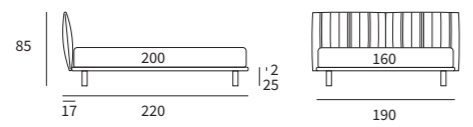

WARP

Letto Autoportante
Piede Hop in metallo finitura manganese
/ Free-standing bed
Hop feet in metal with manganese finish