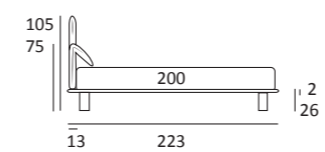

JUST PIANO ORTOPEDICO

DI SERIE:
Piede in ABS **Bolt** h cm 19

OPTIONAL:
Piede in plexiglass **Jiff** h cm 19
Piede in metallo **Glam** h cm 24, finitura cromo, colori polvere, seta
Piede in metallo **Top** h cm 23, finitura satinato, colori polvere, seta
Piede in metallo **Twist** h cm 20, finitura manganese

AS STANDARD:
Bolt ABS foot H 19 cm

OPTIONALS:
Jiff plexiglass foot H 19 cm
Glam metal foot, H 24 cm, finish: chrome, colours: powder, silk
Top metal feet H 23 cm, finish: chrome, colours: powder, silk
Twist metal feet H 20 cm, manganese finish