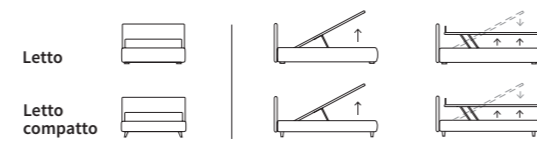

Letto laterale dx
Pouff Smash multifunzione
/ Right side bed
Multifunctional Smash pouf

SMASH

Letto Compatto
Piede Glam in metallo colore polvere
/ Compatto bed
Glam feet in powder-coloured metal