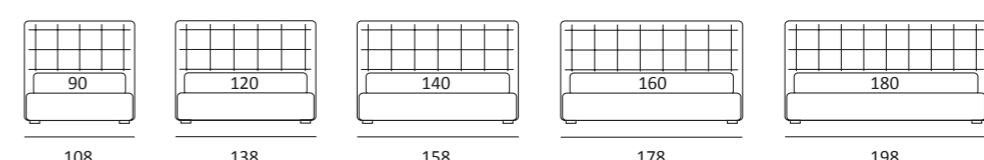

FANCY

DI SERIE:
Piede in legno **Cubic** h cm 6, colore wengè

OPTIONAL:
Piede in legno **Cubic** h cm 6-10, colori grigio, wengè
Piede in legno **Classic** h cm 10, colori bianco, naturale, wengè
Ruote **Carry**

AS STANDARD:
Cubic wooden foot H 6 cm, colour: wenge

OPTIONALS:
Cubic wooden foot H 6-10 cm, colours: grey, wenge
Classic wooden foot H 10 cm, colours: white, natural, wenge
Carry wheels