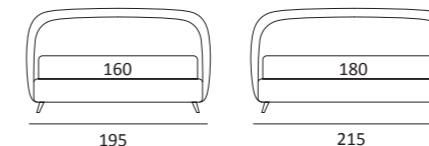

LAP COMPATTO

DI SERIE:
Piede in legno **Log** h cm 14, colore wengè

OPTIONAL:
Piede in legno **Log** h cm 14, colori bianco, naturale
Piede in metallo **Bill** e **Tube** h cm 14, finitura marrone moka
Piede in metallo **Wily** h cm 14, finitura cromo, colori polvere, seta
Piede in metallo **Hop** h cm 14, finitura manganese

AS STANDARD:
Log wooden foot H 14 cm, colour: wenge

OPTIONALS:
Log wooden foot H 14 cm, colours: white, natural, wenge
Bill and **Tube** metal foot H 14 cm, brown mocha finish
Wily metal foot H 14 cm, chrome finish, colours: powder, silk
Hop metal foot H 14 cm, manganese finish