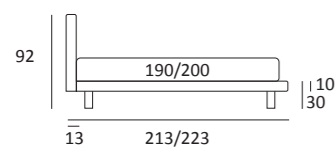

TINY AUTOPORTANTE

DI SERIE:
Piede in metallo **Glam** h cm 24, colore polvere

OPTIONAL:
Piede in metallo **Glam** h cm 24, finitura cromo, colore seta
Piede in metallo **Hang** e **Hop** h cm 24, finitura manganese

AS STANDARD:
Glam metal foot H 24 cm, colours: powder

OPTIONALS:
Glam metal foot H 24 cm, chrome finish, colours: silk
Hang and Hop metal foot H 24 cm, manganese finish