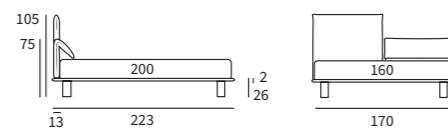

JUST

Letto Piano ortopedico
Piede Twist in metallo finitura manganese
/ Orthopaedic bed
Twist feet in metal with manganese finish