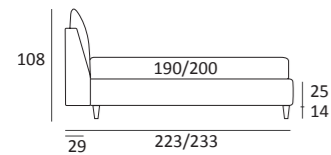

FUN DOUBLE COMPATTO

DI SERIE:
Piede in legno **Log** h cm 14, colore wengè

OPTIONAL:
Piede in legno **Log** h cm 14, colori bianco, naturale
Piede in metallo **Bill** h cm 14, finitura marrone moka
Piede in metallo **Glam, Peak e Wily** h cm 14, finitura cromo, colori polvere, seta
Piede in metallo **Hop e Max** h cm 14, finitura manganese

AS STANDARD:
Log wooden foot H 14 cm, colour: wenge

OPTIONALS:
Log wooden foot H 14 cm, colours: white, natural
Bill metal foot H 14 cm, brown mocha finish
Glam, Peak and Wily metal foot H 14 cm, chrome finish, colours: powder, silk
Hop and Max metal foot H 14 cm, manganese finish