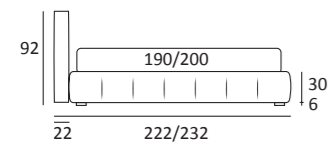

SQUARE

DI SERIE:
Piede in legno **Cubic** h cm 6, colore wengè
OPTIONAL:
Piede in legno **Cubic** h cm 6-10, colori grigio, wengè

AS STANDARD:
Cubic wooden foot H 6 cm, colour: wenge
OPTIONALS:
Cubic wooden foot H 6-10 cm, colours: grey, wenge