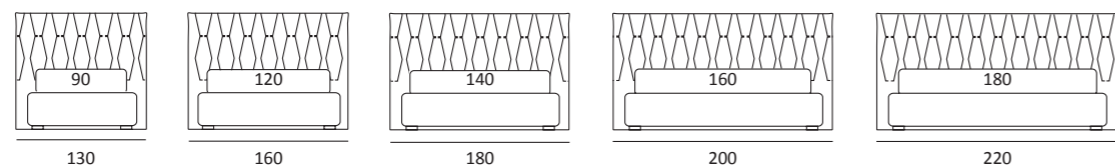

AS STANDARD:
Glam metal foot H 24 cm, colours: powder

OPTIONALS:
Glam metal foot H 24 cm, chrome finish, colours: silk
Hang and Hop metal foot H 24 cm, manganese finish

UNIQUE

DI SERIE:
Piede in legno **Cubic** h cm 6, colore wengè