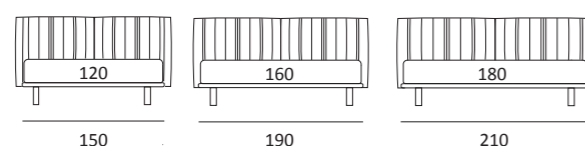

WARP AUTOPORTANTE

DI SERIE:
Piede in ABS **Bolt** h cm 19

OPTIONAL:
Piede in plexiglass **Jiff** h cm 19
Piede in metallo **Glam** h cm 24, finitura cromo, colori polvere, seta
Piede in metallo **Hang** e **Hop** h cm 24, finitura manganese
Piede in metallo **Top** h cm 23, finitura satinato, colori polvere, seta

AS STANDARD:
Bolt Abs feet H 19 cm

OPTIONALS:
Jiff plexiglass foot H 19 cm
Glam metal foot H 24 cm, chrome finish, colours: powder, silk
Hang and Hop metal foot H 24 cm, manganese finish
Top metal foot H 23 cm, satin finish, colours: powder, silk