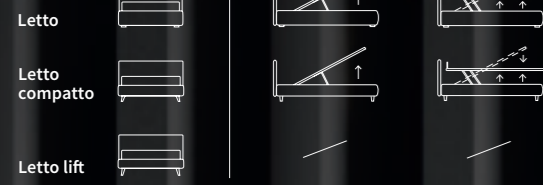

Letto Lift
Piede Bill in metallo finitura marrone moka

/ Lift bed
Bill feet in metal with mocha brown finish

JOIN