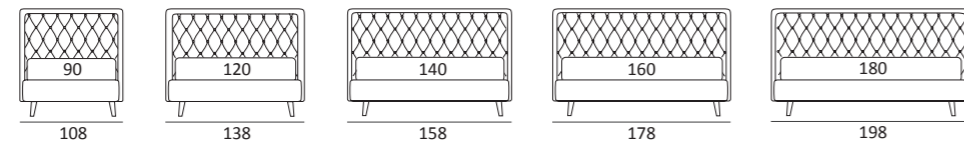

NEST LIFT

DI SERIE:
Piede in legno **Log** h cm 18, colore wengè

OPTIONAL:
Piede in legno **Log** e **Classic** h cm 18, colori bianco, naturale, wengè
Piede in metallo **Bill** h cm 18, finitura marrone moka
Piede in metallo **Hop** h cm 18, finitura manganese

AS STANDARD:
Log wooden foot H 18 cm, colour: wenge

OPTIONALS:
Log and **Classic** wooden foot H 18 cm, colours: white, natural, wenge
Bill metal foot H 18 cm, brown mocha finish
Hop metal foot H 18 cm, manganese finish