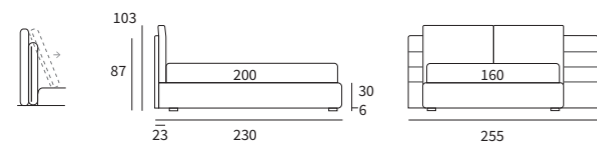

Letto laterale dx
Pouff Smash multifunzione
/ Right side bed
Multifunctional Smash pouf

SMASH