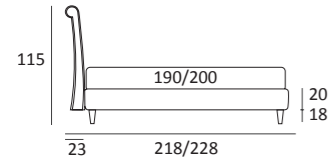

NOVEL STYLE LIFT

DI SERIE:
Piede in legno **Log** h cm 18, colore wengè

OPTIONAL:
Piede in legno **Log e Classic** h cm 18, colori bianco, naturale, wengè
Piede in metallo **Bill** h cm 18, finitura marrone moka

AS STANDARD:
Log wooden foot H 18 cm, colour: wenge

OPTIONALS:
Log and Classic wooden foot H 18 cm, colours: white, natural, wenge
Bill metal foot H 18 cm, brown mocha finish