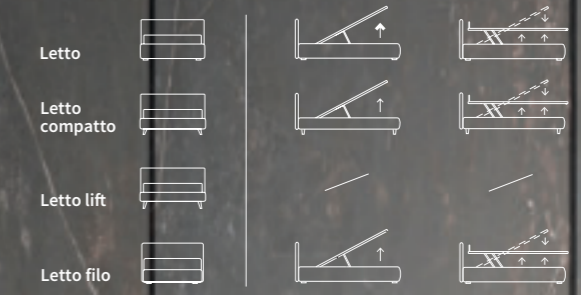

CHOP

TIME

TIME
Letto Lift
/ Lift bed

HAPPY

Letto

STRONG

Letto Compatto
 Piede Peak in metallo colore polvere
 / Compatto bed
 Peak feet in powder-coloured metal

GOOD