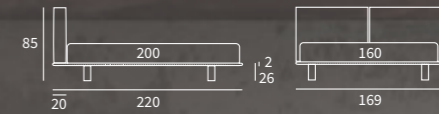

Letto Piano ortopedico
/ Orthopaedic bed