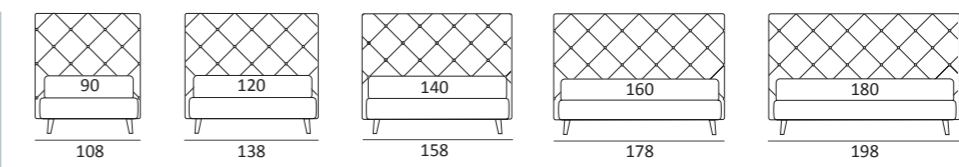

NOVEL LUX LIFT

DI SERIE:
Piede in legno **Log** h cm 18, colore wengè

OPTIONAL:
Piede in legno **Log** e **Classic** h cm 18, colori bianco, naturale, wengè
Piede in metallo **Bill** h cm 18, finitura marrone moka

AS STANDARD:
Log wooden foot H 18 cm, colour: wenge

OPTIONALS:
Log and **Classic** wooden foot H 18 cm, colours: white, natural, wenge
Bill metal foot H 18 cm, brown mocha finish