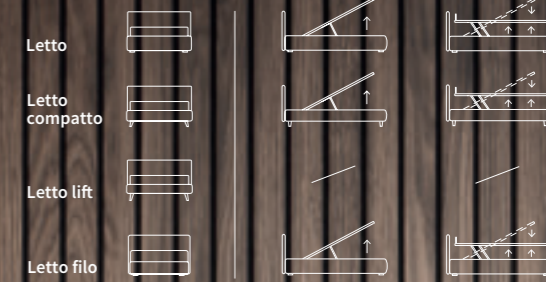

ARTY

Letto Lift / Lift bed

WISP

WISP

Letto Compatto con sistema alzarete Rise
Piede Peak in metallo colore polvere

/ Compatto bed with Rise lifting system
Peak feet in powder-coloured metal

CASE

CASE