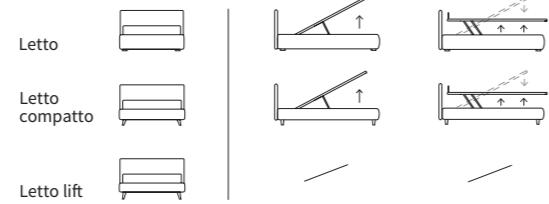

STICK

STICK

Letto Lift
 Piede Hop in metallo
 finitura manganese

/ Lift bed
 Hop feet in metal with
 manganese finish

FUN
DOUBLE

Letto Lift
Piede Log in legno colore naturale
/ Lift bed
Log feet in natural wood colour