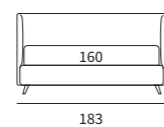

HUG

Letto Compatto
Piede Bill in metallo finitura marrone moka
/ Compatto Bed
Bill feet in metal with mocha brown finish