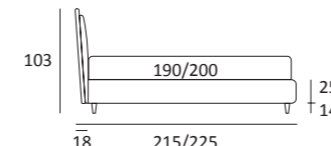

LAP COMPATTO

DI SERIE:
Piede in legno **Log** h cm 14, colore wengè

OPTIONAL:
Piede in legno **Log** h cm 14, colori bianco, naturale
Piede in metallo **Bill** e **Tube** h cm 14, finitura marrone moka
Piede in metallo **Wily** h cm 14, finitura cromo, colori polvere, seta
Piede in metallo **Hop** h cm 14, finitura manganese

AS STANDARD:
Log wooden foot H 14 cm, colour: wenge

OPTIONALS:
Log wooden foot H 14 cm, colours: white, natural, wenge
Bill and **Tube** metal foot H 14 cm, brown mocha finish
Wily metal foot H 14 cm, chrome finish, colours: powder, silk
Hop metal foot H 14 cm, manganese finish