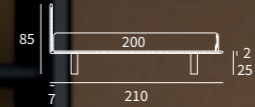

Letto Autoportante
Piede Jiff in plexiglass
/ Free-standing bed
Jiff feet in plexiglass

CLEVER