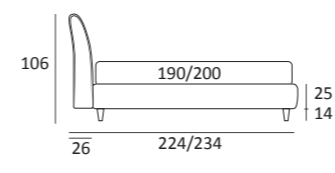

PREMIUM COMPATTO

DI SERIE:
Piede in legno **Log** h cm 14, colore wengè

OPTIONAL:
Piede in legno **Log e Classic** h cm 14, colori bianco, naturale, wengè
Piede in metallo **Bill** h cm 14, finitura marrone moka
Piede in metallo **Glam, Peak e Wily** h cm 14, finitura cromo, colori polvere, seta
Piede in metallo **Hop** h cm 14, finitura manganese

AS STANDARD:
Log wooden foot H 14 cm, colour: wenge

OPTIONALS:
Log and Classic wooden foot H 14 cm, colours: white, natural, wenge
Bill metal foot H 14 cm, brown mocha finish
Glam, Peak and Wily metal foot H 14 cm, chrome finish, colours: powder, silk
Hop metal foot H 14 cm, manganese finish