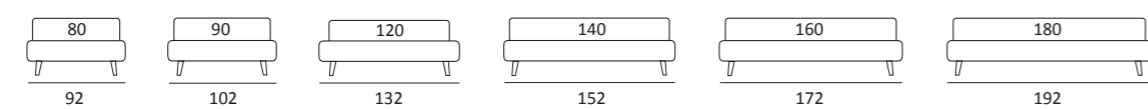

SOMMIER LIFT

DI SERIE:
Piede in legno **Log** h cm 18, colore wengè

OPTIONAL:
Piede in legno **Log** e **Classic** h cm 18, colori bianco, naturale, wengè
Piede in metallo **Bill** e **Tube** h cm 18, finitura marrone moka
Piede in metallo **Glam**, **Peak** e **Wily** h cm 18, finitura cromo, colori polvere, seta
Piede in metallo **Hop** e **Max** h cm 18, finitura manganese

AS STANDARD:
Log wooden foot H 18 cm, colour: wenge

OPTIONALS:
Log and **Classic** wooden foot H 18 cm, colours: white, natural, wenge
Bill and **Tube** metal foot H 18 cm, brown mocha finish
Glam, **Peak** and **Wily** metal foot H 18 cm, chrome finish, colours: powder, silk
Hop and **Max** metal foot H 18 cm, manganese finish