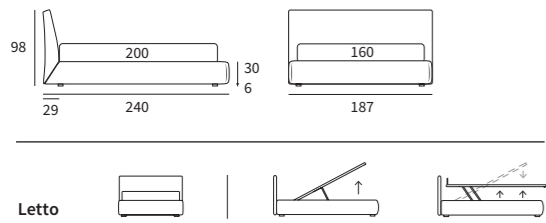

CHOP

TIME

TIME
Letto Lift
/ Lift bed

HAPPY

Letto

STRONG

Letto Compatto
 Piede Peak in metallo colore polvere
 / Compatto bed
 Peak feet in powder-coloured metal

GOOD