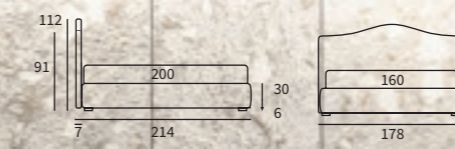

GOOD RIM

Letto con sistema alzarete Logical
/ Bed with Logical lifting system

BUTTON

Letto

Letto lift

LIGHT

ZEN

LOVELY