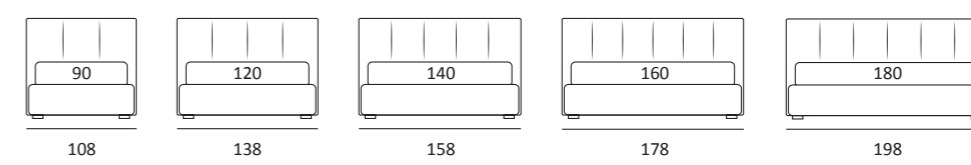

PREMIUM

DI SERIE:
Piede in legno **Cubic** h cm 6, colore wengè

OPTIONAL:
Piede in legno **Cubic** h cm 6-10, colori grigio, wengè
Piede in legno **Classic** h cm 10, colori bianco, naturale, wengè
Ruote **Carry**

AS STANDARD:
Cubic wooden foot H 6 cm, colour: wenge

OPTIONALS:
Cubic wooden foot H 6-10 cm, colours: grey, wenge
Classic wooden foot H 10 cm, colours: white, natural, wenge
Carry wheels