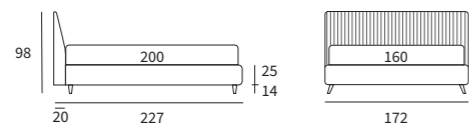

Letto Compatto
Piede Glam in metallo colore polvere
/ Compatto bed
Glam feet in powder-coloured metal