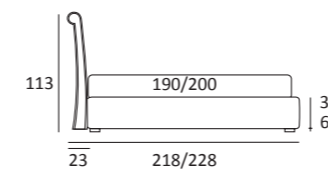

NOVEL STYLE

DI SERIE:
Piede in legno **Cubic** h cm 6, colore wengè

OPTIONAL:
Piede in legno **Cubic** h cm 6-10, colori grigio, wengè
Piede in legno **Classic** h cm 10, colori bianco, naturale, wengè
Ruote **Carry**

AS STANDARD:
Cubic wooden foot H 6 cm, colour: wenge

OPTIONALS:
Cubic wooden foot H 6-10 cm, colours: grey, wenge
Classic wooden foot H 10 cm, colours: white, natural, wenge
Carry wheels