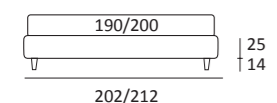

AS STANDARD:
Cubic wooden foot H 6 cm, colour: wenge

OPTIONALS:
Cubic wooden foot H 6-10 cm, colours: grey, wenge
Classic wooden foot H 10 cm, colours: white, natural, wenge
Carry wheels

SOMMIER COMPATTO