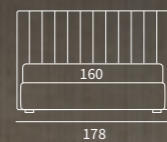

Letto
Piede Classic in legno colore naturale
/ Bed
Classic feet in natural wood colour

NOVEL
STYLE