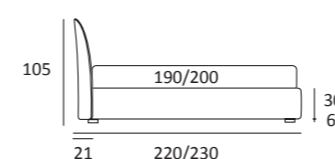

TIME

DI SERIE:
Piede in legno **Cubic** h cm 6, colore wengè
OPTIONAL:
Piede in legno **Cubic** h cm 6-10, colori grigio, wengè
Ruote **Carry**

AS STANDARD:
Cubic wooden foot H 6 cm, colour: wenge
OPTIONALS:
Cubic wooden foot H 6-10 cm, colours: grey, wenge
Carry wheels