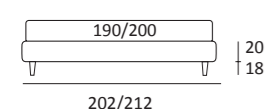

SOMMIER LIFT