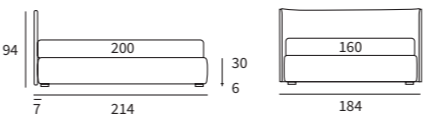

Letto con sistema alzarete Logical
/ Bed with Logical lifting system