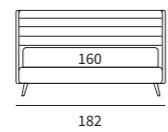

STICK

Letto Lift
Piede Hop in metallo
finitura manganese

/ Lift bed
Hop feet in metal with
manganese finish