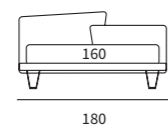

LINK

Letto Autoportante
/ Free-standing bed

Letto

Letto
autoportante