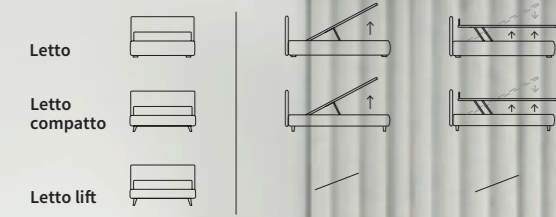

POSITIVE

Letto

Letto lift

Letto Lift
Piede Peak in metallo colore polvere

/ Lift bed
Peak feet in powder-coloured metal

CONTEMPORARY

Letto

Letto Lift
Piede Tube in metallo finitura marrone moka
/ Lift bed
Tube feet in metal with mocha brown finish

LAP

POINT

POINT

Letto con sistema alzarete Rise

/ Bed with Rise lifting system

PRECIOUS

MATCH
PROGRAMM

MATCH PROGRAMM