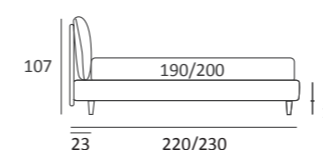

ARTY LIFT

DI SERIE:
Piede in legno **Log** h cm 18, colore wengè

OPTIONAL:
Piede in legno **Log** h cm 18, colori bianco, naturale
Piede in metallo **Bill** e **Tube** h cm 18, finitura marrone moka
Piede in metallo **Glam**, **Peak** e **Wily** h cm 18, finitura cromo, colori polvere, seta
Piede in metallo **Hop** h cm 18, finitura manganese

AS STANDARD:
Log wooden foot H 18 cm, colour: wenge

OPTIONALS:
Log wooden foot H 18 cm, colours: white, natural
Bill and **Tube** metal foot H 18 cm, brown mocha finish
Glam, **Peak** and **Wily** metal foot H 18 cm, chrome finish, colours: powder, silk
Hop metal foot H 18 cm, manganese finish