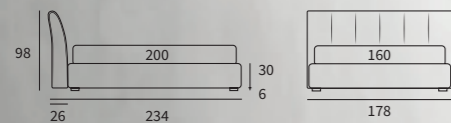

Letto

Letto compatto

Letto lift

PREMIUM