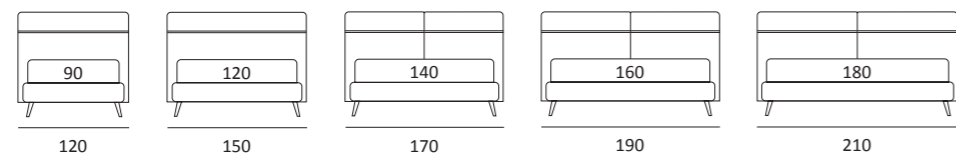

CHOP LIFT

DI SERIE:
Piede in legno **Log** h cm 18, colore wengè

OPTIONAL:
Piede in legno **Log** h cm 18, colori bianco, naturale
Piede in metallo **Bill** e **Tube** h cm 18, finitura marrone moka
Piede in metallo **Glam, Peak** e **Wily** h cm 18, finitura cromo, colori polvere, seta
Piede in metallo **Hop** h cm 18, finitura manganese

AS STANDARD:
Log wooden foot H 18 cm, colour: wenge

OPTIONALS:
Log wooden foot H 18 cm, colours: white, natural
Bill and Tube metal foot H 18 cm, brown mocha finish
Glam, Peak and Wily metal foot H 18 cm, chrome finish, colours: powder, silk
Hop metal foot H 18 cm, manganese finish