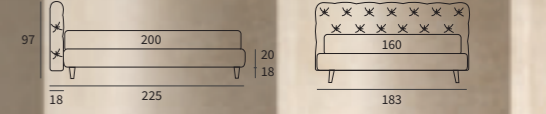

DREAM

Letto

GEM

GEM

TENDER

NEST

INFINITY

Letto
Piede Classic in legno colore bianco
/ Bed
Classic feet in white wood colour

KING

Letto Lift
Piede Classic in legno colore wengè
/ Lift bed
Classic feet in wenge wood colour

DANCE

DANCE

Letto Autoportante
 Piede Hop in metallo finitura manganese
 / Free-standing bed
 Hop feet in metal with manganese finish