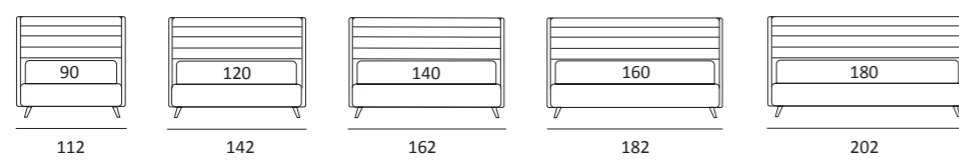

STICK COMPATTO

DI SERIE:
Piede in legno **Log** h cm 14, colore wengè
OPTIONAL:
Piede in legno **Log** h cm 14, colori bianco, naturale
Piede in metallo **Bill** h cm 14, finitura marrone moka
Piede in metallo **Glam, Peak e Wily** h cm 14, finitura cromo, colori polvere, seta
Piede in metallo **Hop** h cm 14, finitura manganese

AS STANDARD:
Log wooden foot H 14 cm, colour: wenge
OPTIONALS:
Log wooden foot H 14 cm, colours: white, natural
Bill metal foot H 14 cm, brown mocha finish
Glam, Peak and Wily metal foot H 14 cm, chrome finish, colours: powder, silk
Hop metal foot H 14 cm, manganese finish