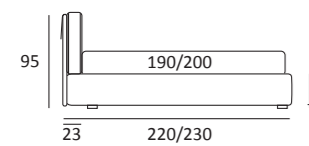

NICE

DI SERIE:
Piede in legno **Cubic** h cm 6, colore wengè

OPTIONAL:
Piede in legno **Cubic** h cm 6-10, colori grigio, wengè
Piede in legno **Classic** h cm 10, colori bianco, naturale, wengè
Ruote **Carry**

AS STANDARD:
Cubic wooden foot H 6 cm, colour: wenge

OPTIONALS:
Cubic wooden foot H 6-10 cm, colours: grey, wenge
Classic wooden foot H 10 cm, colours: white, natural, wenge
Carry wheels