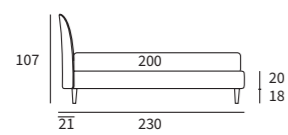

CHOP

TIME

TIME
Letto Lift
/ Lift bed

HAPPY

Letto

STRONG

Letto Compatto
 Piede Peak in metallo colore polvere
 / Compatto bed
 Peak feet in powder-coloured metal

GOOD