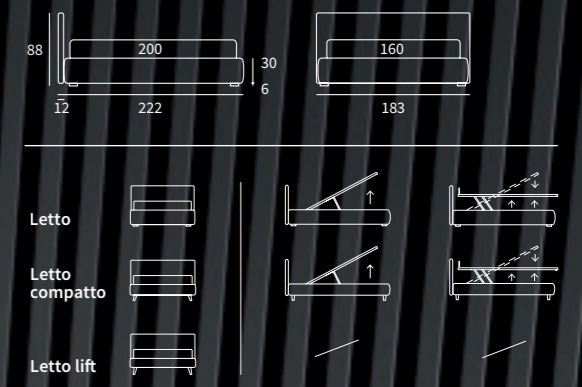

CHOP

TIME

TIME
Letto Lift
/ Lift bed

HAPPY

Letto

STRONG

Letto Compatto
 Piede Peak in metallo colore polvere
 / Compatto bed
 Peak feet in powder-coloured metal

GOOD