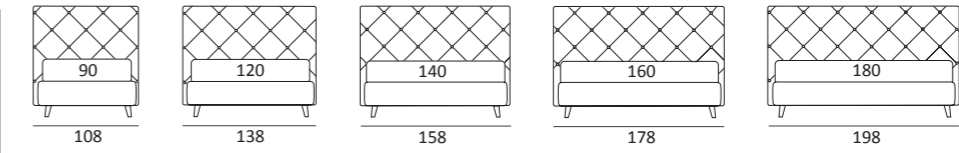

NOVEL LUX COMPATTO

DI SERIE:
Piede in legno **Log** h cm 14, colore wengè

OPTIONAL:
Piede in legno **Log** e **Classic** h cm 14, colori bianco, naturale, wengè
Piede in metallo **Bill** h cm 14, finitura marrone moka

AS STANDARD:
Log wooden foot H 14 cm, colour: wenge

OPTIONALS:
Log and **Classic** wooden foot H 14 cm, colours: white, natural, wenge
Bill metal foot H 14 cm, brown mocha finish