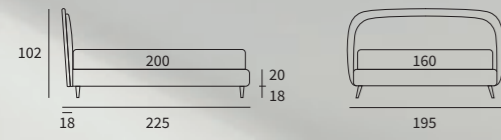

POSITIVE

Letto

Letto lift

Letto Lift
Piede Peak in metallo colore polvere

/ Lift bed
Peak feet in powder-coloured metal

CONTEMPORARY

Letto

Letto Lift
Piede Tube in metallo finitura marrone moka
/ Lift bed
Tube feet in metal with mocha brown finish

Sommier
 Pannello Match cm L 183 H 92
 Due pannelli modulari Match cm L 155 H 120 e
 due piani Match cm L 45 finitura manganese

/ Upholstered bed base
 Match Panel L 183 H 92 cm
 Two modular Match panels L 155 H 120 cm and
 two Match shelves L 45 cm with manganese finish