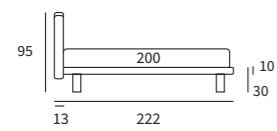

LINK

Letto Autoportante
/ Free-standing bed

Letto

Letto
autoportante