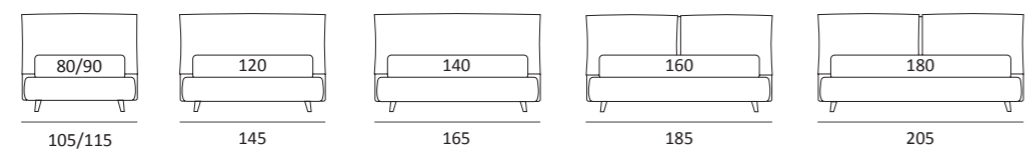

QUIET COMPATTO

DI SERIE:
Piede in legno **Log** h cm 14, colore wengè

OPTIONAL:
Piede in legno **Log** h cm 14, colori bianco, naturale
Piede in metallo **Bill** h cm 14, finitura marrone moka
Piede in metallo **Glam, Peak e Wily** h cm 14, finitura cromo, colori polvere, seta
Piede in metallo **Hop** h cm 14, finitura manganese

AS STANDARD:
Log wooden foot H 14 cm, colour: wenge

OPTIONALS:
Log wooden foot H 14 cm, colours: white, natural
Bill metal foot H 14 cm, brown mocha finish
Glam, Peak and Wily metal foot H 14 cm, chrome finish, colours: powder, silk
Hop metal foot H 14 cm, manganese finish