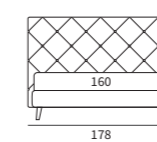

NOVEL
LUX

- Letto
- Letto compatto
- Letto lift