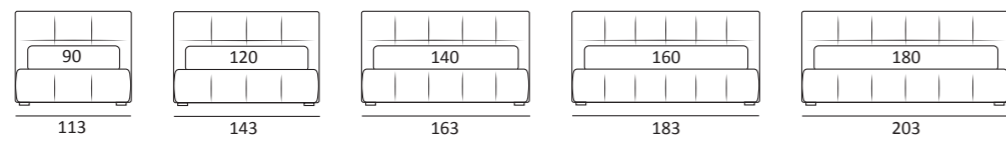

SPECIAL

DI SERIE:
Piede in ABS effetto sospeso

AS STANDARD:
Suspended-effect ABS feet

SQUARE

DI SERIE:
Piede in legno **Cubic** h cm 6, colore wengè
OPTIONAL:
Piede in legno **Cubic** h cm 6-10, colori grigio, wengè

AS STANDARD:
Cubic wooden foot H 6 cm, colour: wenge
OPTIONALS:
Cubic wooden foot H 6-10 cm, colours: grey, wenge