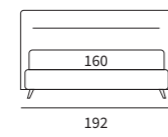

Design with essential lines emphasized
by the refinement of details.

CUT

CUT

Letto Compatto
 Piede Max in metallo finitura manganese
 / Compatto bed
 Max feet in metal with manganese finish

Letto

Letto compatto