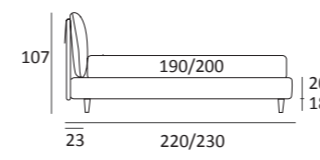

SOFT LIFT

DI SERIE:
Piede in legno **Log** h cm 18, colore wengè

OPTIONAL:
Piede in legno **Log** e **Classic** h cm 18, colori bianco, naturale, wengè
Piede in metallo **Bill** e **Tube** h cm 18, finitura marrone moka
Piede in metallo **Hop** h cm 18, finitura manganese
Piede in metallo **Peak** e **Wily** h cm 18, finitura cromo, colori polvere, seta

AS STANDARD:
Log wooden foot H 18 cm, colour: wenge

OPTIONALS:
Log and **Classic** wooden foot H 18 cm, colours: white, natural, wenge
Bill and **Tube** metal foot H 18 cm, brown mocha finish
Hop metal foot H 18 cm, manganese finish
Peak and **Wily** metal foot H 18 cm, chrome finish, colours: powder, silk