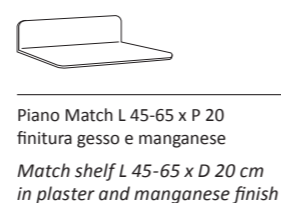

Piano Match L 45-65 x P 20
finitura gesso e manganese
Match shelf L 45-65 x D 20 cm
in plaster and manganese finish

Tipologie piedi e ruote / Feet and Wheels

PIEDI IN LEGNO WOOD FEET

Piede **CUBIC**
H cm 6-10, colori grigio, wengè
H 6-10 cm, colours grey, wenge