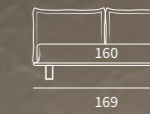

CLEVER

Letto autoportante
Piede Hang in metallo
finitura manganese

/ Free-standing bed
Hang feet in metal with
manganese finish

HONEY

Letto Piano ortopedico
/ Orthopaedic bed

DEEP

JUST

JUST