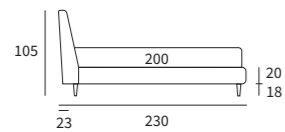

STICK

Letto Lift
Piede Hop in metallo
finitura manganese

/ Lift bed
Hop feet in metal with
manganese finish