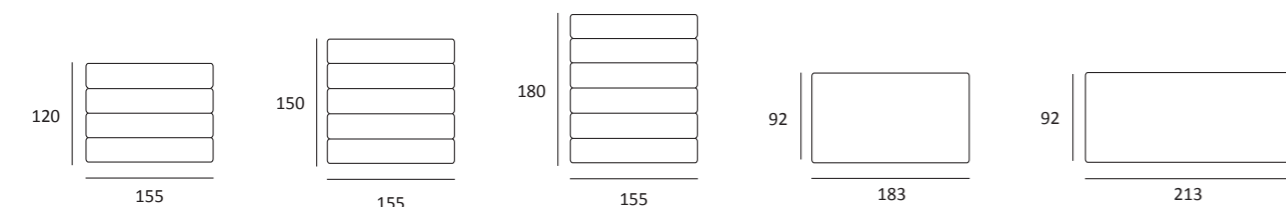

Piano Match L 45-65 x P 20
finitura gesso e manganese
Match shelf L 45-65 x D 20 cm
in plaster and manganese finish

Tipologie piedi e ruote / Feet and Wheels

PIEDI IN LEGNO WOOD FEET

Piede **CUBIC**
H cm 6-10, colori grigio, wengè
H 6-10 cm, colours grey, wenge