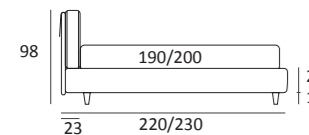

NICE COMPATTO

DI SERIE:
Piede in legno **Log** h cm 14, colore wengè

OPTIONAL:
Piede in legno **Log** e **Classic** h cm 14, colori bianco, naturale, wengè
Piede in metallo **Bill** h cm 14, finitura marrone moka
Piede in metallo **Hop** h cm 14, finitura manganese
Piede in metallo **Wily** h cm 14, finitura cromo, colori polvere, seta

AS STANDARD:
Log wooden foot H 14 cm, colour: wenge

OPTIONALS:
Log and **Classic** wooden foot H 14 cm, colours: white, natural
Bill metal foot H 14 cm, brown mocha finish
Hop metal foot H 14 cm, manganese finish
Wily metal foot H 14 cm, chrome finish, colours: powder, silk