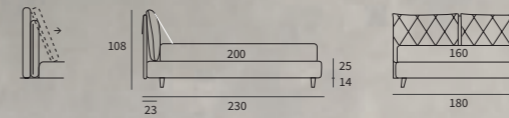

SOFT

Letto Compatto
Piede Log in legno
colore naturale
/ Compatto bed
Log feet in natural
wood colour