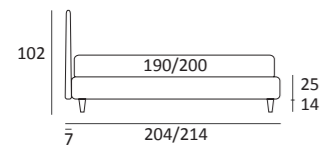

GOOD COMPATTO

DI SERIE:
Piede in legno **Log** h cm 14, colore wengè

OPTIONAL:
Piede in legno **Log** h cm 14, colori bianco, naturale
Piede in metallo **Bill e Tube** h cm 14, finitura marrone moka
Piede in metallo **Glam, Peak e Wily** h cm 14, finitura cromo, colori polvere, seta
Piede in metallo **Hop e Max** h cm 14, finitura manganese

AS STANDARD:
Log wooden foot H 14 cm, colour: wenge

OPTIONALS:
Log wooden foot H 14 cm, colours: white, natural
Bill and Tube metal foot H 14 cm, brown mocha finish
Glam, Peak and Wily metal foot H 14 cm, chrome finish, colours: powder, silk
Hop and Max metal foot H 14 cm, manganese finish