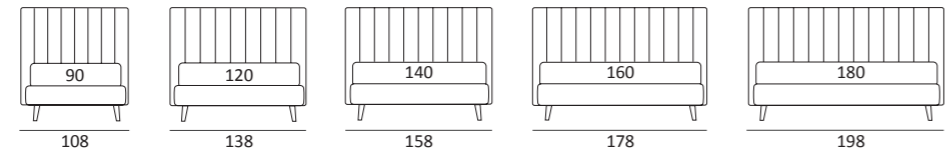

NOVEL STYLE LIFT

DI SERIE:
Piede in legno **Log** h cm 18, colore wengè

OPTIONAL:
Piede in legno **Log e Classic** h cm 18, colori bianco, naturale, wengè
Piede in metallo **Bill** h cm 18, finitura marrone moka

AS STANDARD:
Log wooden foot H 18 cm, colour: wenge

OPTIONALS:
Log and Classic wooden foot H 18 cm, colours: white, natural, wenge
Bill metal foot H 18 cm, brown mocha finish