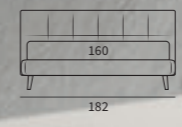

Letto

Letto lift

Letto Lift
Piede Peak in metallo colore polvere

/ Lift bed
Peak feet in powder-coloured metal

CONTEMPORARY