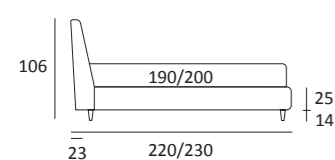

STICK COMPATTO

DI SERIE:
Piede in legno **Log** h cm 14, colore wengè
OPTIONAL:
Piede in legno **Log** h cm 14, colori bianco, naturale
Piede in metallo **Bill** h cm 14, finitura marrone moka
Piede in metallo **Glam, Peak e Wily** h cm 14, finitura cromo, colori polvere, seta
Piede in metallo **Hop** h cm 14, finitura manganese

AS STANDARD:
Log wooden foot H 14 cm, colour: wenge
OPTIONALS:
Log wooden foot H 14 cm, colours: white, natural
Bill metal foot H 14 cm, brown mocha finish
Glam, Peak and Wily metal foot H 14 cm, chrome finish, colours: powder, silk
Hop metal foot H 14 cm, manganese finish