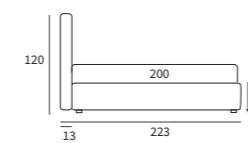

POINT

Letto con sistema alzarete Rise

/ Bed with Rise lifting system