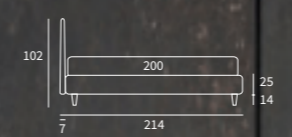

CHOP

TIME

TIME
Letto Lift
/ Lift bed

HAPPY

Letto

STRONG

Letto Compatto
 Piede Peak in metallo colore polvere
 / Compatto bed
 Peak feet in powder-coloured metal

GOOD