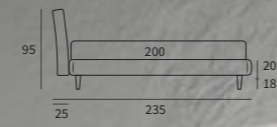

POSITIVE

Letto

Letto lift

Letto Lift
Piede Peak in metallo colore polvere

/ Lift bed
Peak feet in powder-coloured metal

CONTEMPORARY

Letto

Letto Lift
Piede Tube in metallo finitura marrone moka
/ Lift bed
Tube feet in metal with mocha brown finish