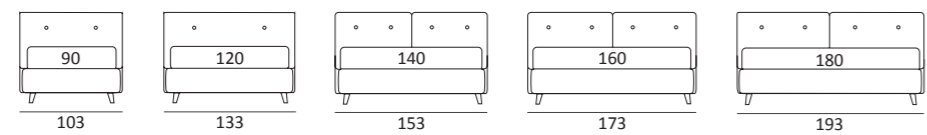

NICE COMPATTO

DI SERIE:
Piede in legno **Log** h cm 14, colore wengè

OPTIONAL:
Piede in legno **Log** e **Classic** h cm 14, colori bianco, naturale, wengè
Piede in metallo **Bill** h cm 14, finitura marrone moka
Piede in metallo **Hop** h cm 14, finitura manganese
Piede in metallo **Wily** h cm 14, finitura cromo, colori polvere, seta

AS STANDARD:
Log wooden foot H 14 cm, colour: wenge

OPTIONALS:
Log and **Classic** wooden foot H 14 cm, colours: white, natural
Bill metal foot H 14 cm, brown mocha finish
Hop metal foot H 14 cm, manganese finish
Wily metal foot H 14 cm, chrome finish, colours: powder, silk