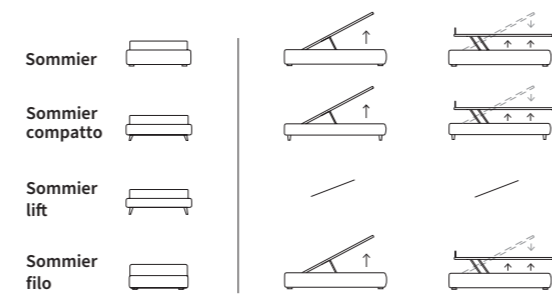

MATCH
PROGRAMM

MATCH PROGRAMM

Sommier Compatto
 Pannello Match cm L 213 H 92
 Pannello modulare Match cm L 155 H 150
 e due piani Match cm L 65 e
 un piano Match cm L 45 finitura manganese

/ Compact upholstered bed base
 Match panel L 213 H 92 cm
 Match modular panel L 155 H 150 cm
 and two Match shelves L 65 cm and
 one Match shelf L 45 cm with manganese finish