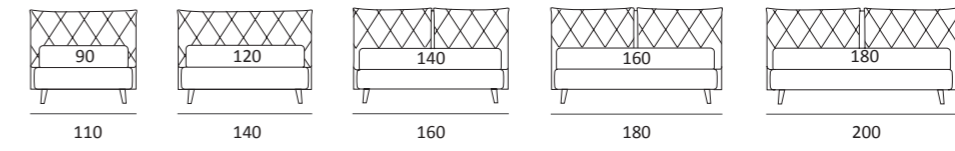

SOFT LIFT

DI SERIE:
Piede in legno **Log** h cm 18, colore wengè

OPTIONAL:
Piede in legno **Log** e **Classic** h cm 18, colori bianco, naturale, wengè
Piede in metallo **Bill** e **Tube** h cm 18, finitura marrone moka
Piede in metallo **Hop** h cm 18, finitura manganese
Piede in metallo **Peak** e **Wily** h cm 18, finitura cromo, colori polvere, seta

AS STANDARD:
Log wooden foot H 18 cm, colour: wenge

OPTIONALS:
Log and **Classic** wooden foot H 18 cm, colours: white, natural, wenge
Bill and **Tube** metal foot H 18 cm, brown mocha finish
Hop metal foot H 18 cm, manganese finish
Peak and **Wily** metal foot H 18 cm, chrome finish, colours: powder, silk