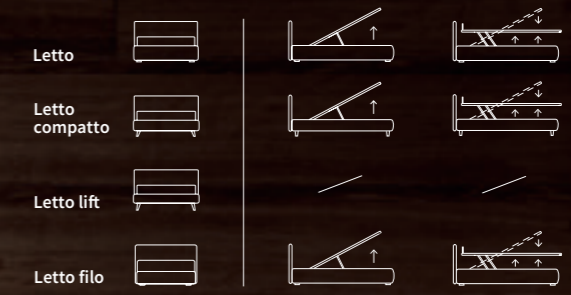

/ Lift bed with lights
 Tube feet in metal with
 mocha brown finish

Letto

Letto lift

FORM

FORM
 Letto Compatto
 Piede Glam in metallo colore polvere
 / Compatto bed
 Glam feet in powder-coloured metal

NICE