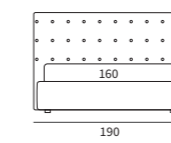

POINT

Letto con sistema alzarete Rise

/ Bed with Rise lifting system