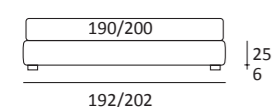

SOMMIER FILO