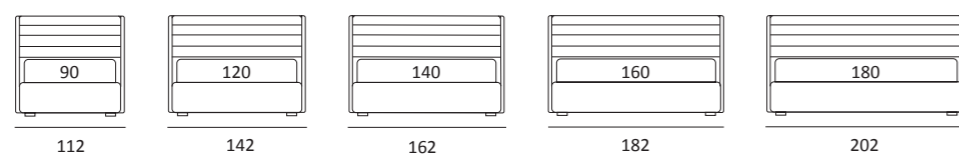

STICK

DI SERIE:
Piede in legno **Cubic** h cm 6, colore wengè
OPTIONAL:
Piede in legno **Cubic** h cm 6-10, colori grigio, wengè
Ruote **Carry**

AS STANDARD:
Cubic wooden foot H 6 cm, colour: wenge
OPTIONALS:
Cubic wooden foot H 6-10 cm, colours: grey, wenge
Carry wheels