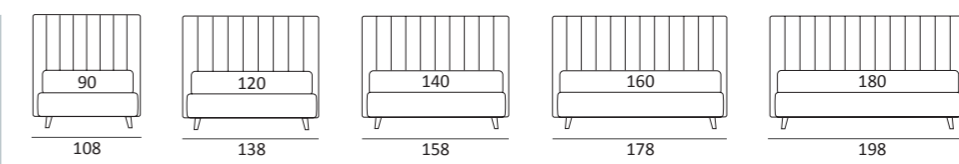

NOVEL STYLE COMPATTO

DI SERIE:
Piede in legno **Log** h cm 14, colore wengè

OPTIONAL:
Piede in legno **Log** e **Classic** h cm 14, colori bianco, naturale, wengè
Piede in metallo **Bill** h cm 14, finitura marrone moka

AS STANDARD:
Log wooden foot H 14 cm, colour: wenge

OPTIONALS:
Log and **Classic** wooden foot H 14 cm, colours: white, natural, wenge
Bill metal foot H 14 cm, brown mocha finish