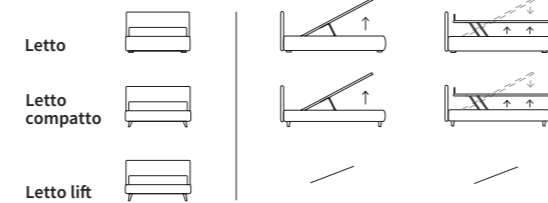

Letto lift

Letto filo

SET

SET

Letto Lift
 Piede Tube in metallo finitura marrone moka
 / Lift bed
 Tube feet in metal with mocha brown finish

HUG

HUG

Letto Compatto
 Piede Bill in metallo finitura marrone moka
 / Compatto Bed
 Bill feet in metal with mocha brown finish