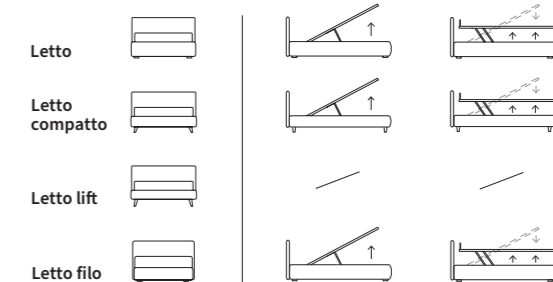

FORM
Letto Compatto
Piede Glam in metallo colore polvere
/ Compatto bed
Glam feet in powder-coloured metal