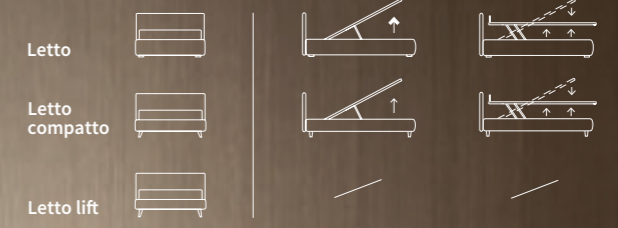

STICK

STICK

Letto Lift
 Piede Hop in metallo
 finitura manganese

/ Lift bed
 Hop feet in metal with
 manganese finish

FUN
DOUBLE

Letto Lift
Piede Log in legno colore naturale
/ Lift bed
Log feet in natural wood colour