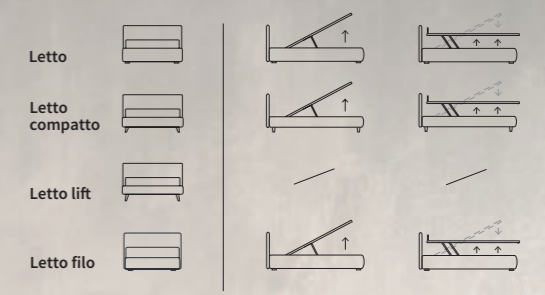

SOFT

Letto Compatto
Piede Log in legno
colore naturale
/ Compatto bed
Log feet in natural
wood colour