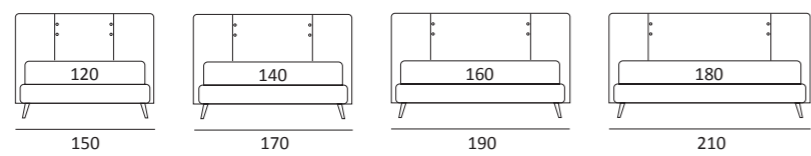

BUTTON LIFT

DI SERIE:
Piede in legno **Log** h cm 18, colore wengè

OPTIONAL:
Piede in legno **Log** h cm 18, colori bianco, naturale
Piede in metallo **Bill e Tube** h cm 18, finitura marrone moka
Piede in metallo **Glam e Wily** h cm 18, finitura cromo, colori polvere, seta
Piede in metallo **Hop** h cm 18, finitura manganese

AS STANDARD:
Log wooden foot H 18 cm, colour: wenge

OPTIONALS:
Log wooden foot H 18 cm, colours: white, natural
Bill and Tube metal foot H 18 cm, brown mocha finish
Glam, Peak and Wily metal foot H 18 cm, chrome finish, colours: powder, silk
Hop metal foot H 18 cm, manganese finish