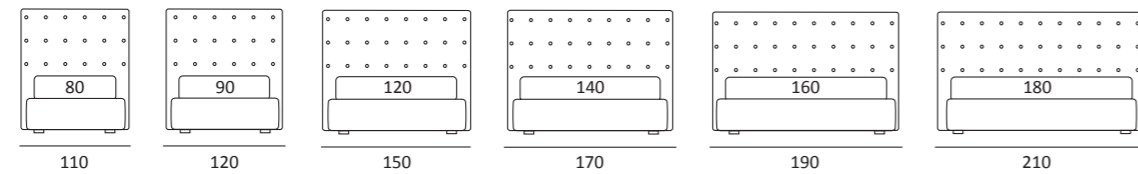

POINT

DI SERIE:
Piede in legno **Cubic** h cm 6, colore wengè

OPTIONAL:
Piede in legno **Cubic** h cm 6-10, colori grigio, wengè

AS STANDARD:
Cubic wooden foot H 6 cm, colour: wenge

OPTIONALS:
Cubic wooden foot H 6-10 cm, colours: grey, wenge