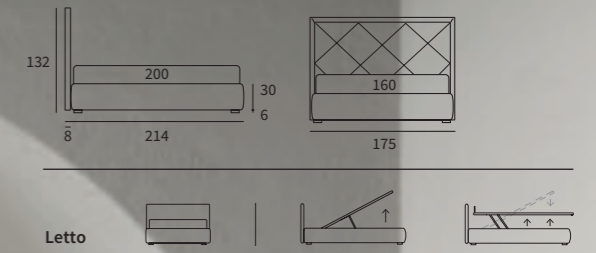

LAP

POINT

POINT

Letto con sistema alzarete Rise

/ Bed with Rise lifting system

PRECIOUS

MATCH
PROGRAMM

MATCH PROGRAMM

Sommier
 Pannello Match cm L 183 H 92
 Due pannelli modulari Match cm L 155 H 120 e
 due piani Match cm L 45 finitura manganese

/ Upholstered bed base
 Match Panel L 183 H 92 cm
 Two modular Match panels L 155 H 120 cm and
 two Match shelves L 45 cm with manganese finish