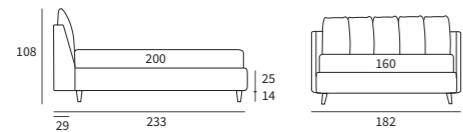

FUN

Letto Compatto
Piede Max in metallo
finitura manganese

/ Compatto bed
Hang feet in metal with
manganese finish