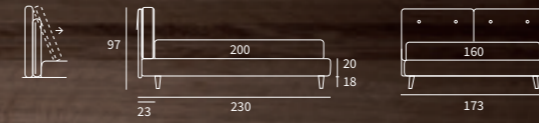

/ Lift bed with lights
 Tube feet in metal with
 mocha brown finish

Letto

Letto lift

FORM

FORM
 Letto Compatto
 Piede Glam in metallo colore polvere
 / Compatto bed
 Glam feet in powder-coloured metal

NICE