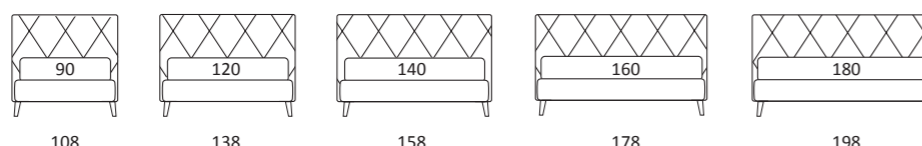

KILT LIFT

DI SERIE:
Piede in legno **Log** h cm 18, colore wengè

OPTIONAL:
Piede in legno **Log** e **Classic** h cm 18, colori bianco, naturale, wengè
Piede in metallo **Bill** h cm 18, finitura marrone moka
Piede in metallo **Glam, Peak** e **Wily** h cm 18, finitura cromo, colori polvere, seta
Piede in metallo **Hop** h cm 18, finitura manganese

AS STANDARD:
Log wooden foot H 18 cm, colour: wenge

OPTIONALS:
Log and **Classic** wooden foot H 18 cm, colours: white, natural, wenge
Bill metal foot H 18 cm, brown mocha finish
Glam, Peak and **Wily** metal foot H 18 cm, chrome finish, colours: powder, silk
Hop metal foot H 18 cm, manganese finish