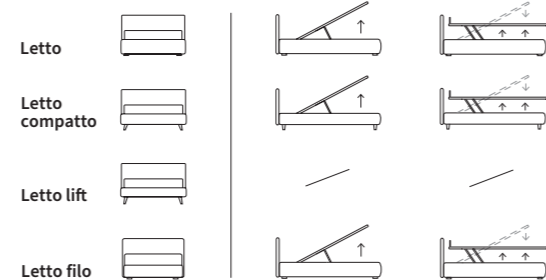

TINY

Letto Autoportante
Piede Hang in metallo finitura manganese
/ Free-standing bed
Hang feet in metal with manganese finish

FANCY

Letto Compatto
 Piede Glam in metallo colore polvere
 / Compatto bed
 Glam feet in powder-coloured metal