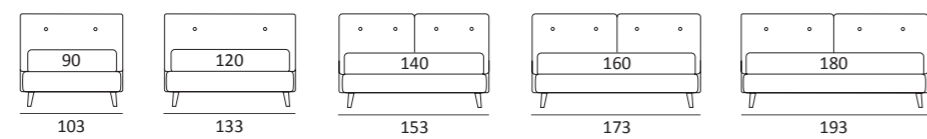

NICE LIFT

DI SERIE:
Piede in legno **Log** h cm 18, colore wengè

OPTIONAL:
Piede in legno **Log** e **Classic** h cm 18, colori bianco, naturale, wengè
Piede in metallo **Bill** h cm 18, finitura marrone moka
Piede in metallo **Hop** h cm 18, finitura manganese
Piede in metallo **Wily** h cm 18, finitura cromo, colori polvere, seta

AS STANDARD:
Log wooden foot H 18 cm, colour: wenge

OPTIONALS:
Log and **Classic** wooden foot H 18 cm, colours: white, natural
Bill metal foot H 18 cm, brown mocha finish
Hop metal foot H 18 cm, manganese finish
Wily metal foot H 18 cm, chrome finish, colours: powder, silk