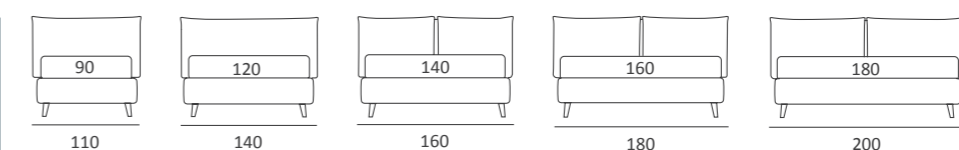

ARTY LIFT

DI SERIE:
Piede in legno **Log** h cm 18, colore wengè

OPTIONAL:
Piede in legno **Log** h cm 18, colori bianco, naturale
Piede in metallo **Bill** e **Tube** h cm 18, finitura marrone moka
Piede in metallo **Glam**, **Peak** e **Wily** h cm 18, finitura cromo, colori polvere, seta
Piede in metallo **Hop** h cm 18, finitura manganese

AS STANDARD:
Log wooden foot H 18 cm, colour: wenge

OPTIONALS:
Log wooden foot H 18 cm, colours: white, natural
Bill and **Tube** metal foot H 18 cm, brown mocha finish
Glam, **Peak** and **Wily** metal foot H 18 cm, chrome finish, colours: powder, silk
Hop metal foot H 18 cm, manganese finish