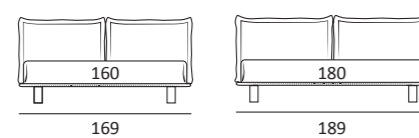

DEEP PIANO ORTOPEDICO

DI SERIE:
Piede in ABS **Bolt** h cm 19

OPTIONAL:
Piede in plexiglass **Jiff** h cm 19
Piede in metallo **Glam** h cm 24, finitura cromo, colori polvere, seta
Piede in metallo **Top** h cm 23, finitura satinato, colori polvere, seta
Piede in metallo **Twist** h cm 20, finitura manganese

AS STANDARD:
Bolt ABS foot H 19 cm

OPTIONALS:
Jiff plexiglass foot H 19 cm
Glam metal foot, H 24 cm, finish: chrome, colours: powder, silk
Top metal feet H 23 cm, finish: satin, colours: powder, silk
Twist metal feet H 20 cm, manganese finish