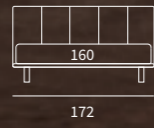

Letto Piano ortopedico
 Piede Twist in metallo finitura manganese
 / Orthopaedic bed
 Twist feet in metal with manganese finish

Letto Piano ortopedico
/ Orthopaedic bed

STYLISH

Letto Piano ortopedico
Piede Wily in metallo colore polvere
/ Orthopaedic bed
Wily feet in powder-coloured metal