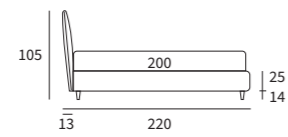

Design with essential lines emphasized
by the refinement of details.

CUT

CUT

Letto Compatto
 Piede Max in metallo finitura manganese
 / Compatto bed
 Max feet in metal with manganese finish

Letto

Letto compatto