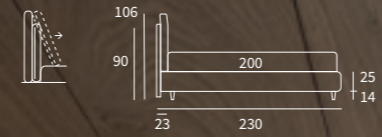

Letto Compatto
Piede Glam in metallo colore polvere
/ Compatto bed
Glam feet in powder-coloured metal