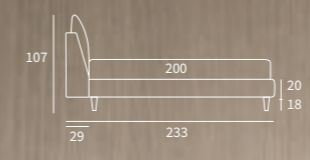

STICK

STICK

Letto Lift
 Piede Hop in metallo
 finitura manganese

/ Lift bed
 Hop feet in metal with
 manganese finish

FUN
DOUBLE

Letto Lift
Piede Log in legno colore naturale
/ Lift bed
Log feet in natural wood colour