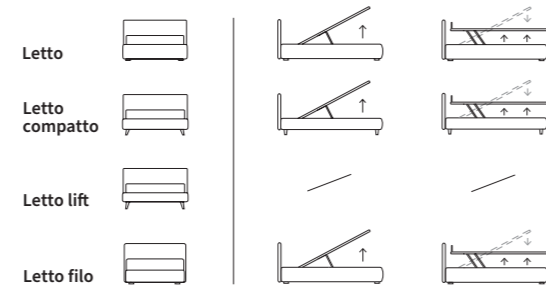

ARTY

Letto Lift / Lift bed

WISP

WISP

Letto Compatto con sistema alzarete Rise
Piede Peak in metallo colore polvere

/ Compatto bed with Rise lifting system
Peak feet in powder-coloured metal

CASE

CASE