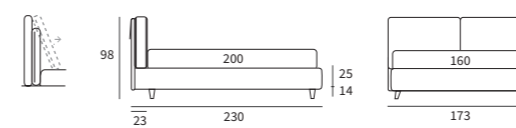

FORM
Letto Compatto
Piede Glam in metallo colore polvere
/ Compatto bed
Glam feet in powder-coloured metal