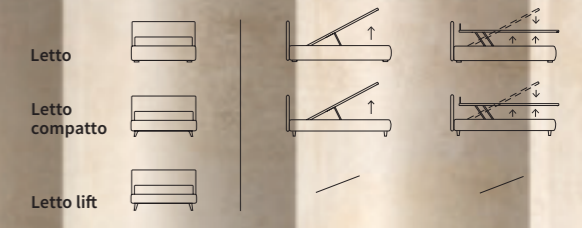

KING

Letto Lift
Piede Classic in legno colore wengè
/ Lift bed
Classic feet in wenge wood colour

DANCE

DANCE

Letto Autoportante
 Piede Hop in metallo finitura manganese
 / Free-standing bed
 Hop feet in metal with manganese finish