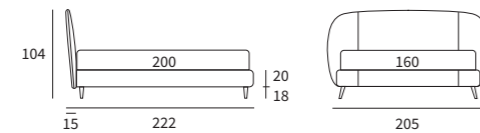

SET

Letto Lift
Piede Tube in metallo finitura marrone moka
/ Lift bed
Tube feet in metal with mocha brown finish