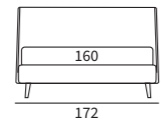

CHOP

TIME

TIME
Letto Lift
/ Lift bed

HAPPY

Letto

STRONG

Letto Compatto
 Piede Peak in metallo colore polvere
 / Compatto bed
 Peak feet in powder-coloured metal

GOOD