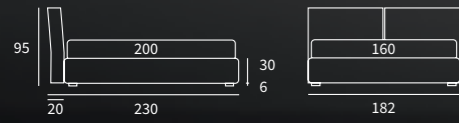

GOOD RIM

Letto con sistema alzarete Logical
/ Bed with Logical lifting system

BUTTON

Letto

Letto lift

LIGHT

ZEN

LOVELY