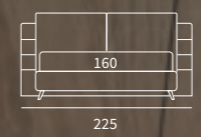

Letto Compatto
Piede Glam in metallo colore polvere
/ Compatto bed
Glam feet in powder-coloured metal