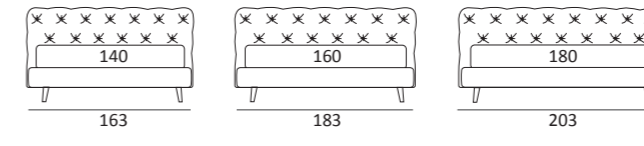

KING LIFT

DI SERIE:
Piede in legno **Log** h cm 18, colore wengè

OPTIONAL:
Piede in legno **Log** e **Classic** h cm 18, colori bianco, naturale, wengè
Piede in metallo **Bill** h cm 18, finitura marrone moka

AS STANDARD:
Log wooden foot H 18 cm, colour: wenge

OPTIONALS:
Log and **Classic** wooden foot H 18 cm, colours: white, natural, wenge
Bill metal foot H 18 cm, brown mocha finish