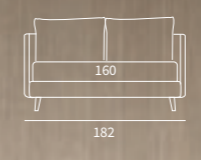

FUN
DOUBLE

Letto Lift
Piede Log in legno colore naturale
/ Lift bed
Log feet in natural wood colour