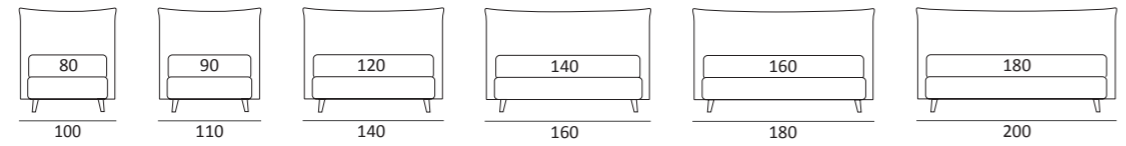

GOOD COMPATTO

DI SERIE:
Piede in legno **Log** h cm 14, colore wengè

OPTIONAL:
Piede in legno **Log** h cm 14, colori bianco, naturale
Piede in metallo **Bill e Tube** h cm 14, finitura marrone moka
Piede in metallo **Glam, Peak e Wily** h cm 14, finitura cromo, colori polvere, seta
Piede in metallo **Hop e Max** h cm 14, finitura manganese

AS STANDARD:
Log wooden foot H 14 cm, colour: wenge

OPTIONALS:
Log wooden foot H 14 cm, colours: white, natural
Bill and Tube metal foot H 14 cm, brown mocha finish
Glam, Peak and Wily metal foot H 14 cm, chrome finish, colours: powder, silk
Hop and Max metal foot H 14 cm, manganese finish