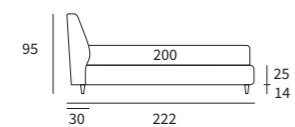

Letto lift

Letto filo

SET

SET

Letto Lift
 Piede Tube in metallo finitura marrone moka
 / Lift bed
 Tube feet in metal with mocha brown finish

HUG

HUG

Letto Compatto
 Piede Bill in metallo finitura marrone moka
 / Compatto Bed
 Bill feet in metal with mocha brown finish