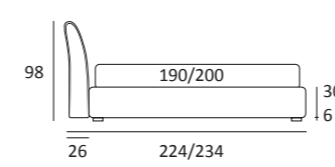

PREMIUM

DI SERIE:
Piede in legno **Cubic** h cm 6, colore wengè

OPTIONAL:
Piede in legno **Cubic** h cm 6-10, colori grigio, wengè
Piede in legno **Classic** h cm 10, colori bianco, naturale, wengè
Ruote **Carry**

AS STANDARD:
Cubic wooden foot H 6 cm, colour: wenge

OPTIONALS:
Cubic wooden foot H 6-10 cm, colours: grey, wenge
Classic wooden foot H 10 cm, colours: white, natural, wenge
Carry wheels