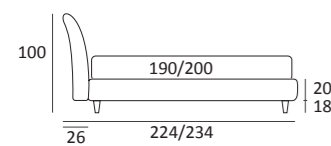

KILT LIFT

DI SERIE:
Piede in legno **Log** h cm 18, colore wengè

OPTIONAL:
Piede in legno **Log** e **Classic** h cm 18, colori bianco, naturale, wengè
Piede in metallo **Bill** h cm 18, finitura marrone moka
Piede in metallo **Glam, Peak** e **Wily** h cm 18, finitura cromo, colori polvere, seta
Piede in metallo **Hop** h cm 18, finitura manganese

AS STANDARD:
Log wooden foot H 18 cm, colour: wenge

OPTIONALS:
Log and **Classic** wooden foot H 18 cm, colours: white, natural, wenge
Bill metal foot H 18 cm, brown mocha finish
Glam, Peak and **Wily** metal foot H 18 cm, chrome finish, colours: powder, silk
Hop metal foot H 18 cm, manganese finish