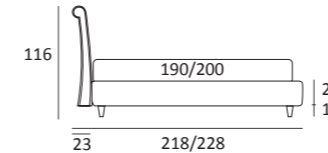

NOVEL LUX COMPATTO

DI SERIE:
Piede in legno **Log** h cm 14, colore wengè

OPTIONAL:
Piede in legno **Log** e **Classic** h cm 14, colori bianco, naturale, wengè
Piede in metallo **Bill** h cm 14, finitura marrone moka

AS STANDARD:
Log wooden foot H 14 cm, colour: wenge

OPTIONALS:
Log and **Classic** wooden foot H 14 cm, colours: white, natural, wenge
Bill metal foot H 14 cm, brown mocha finish