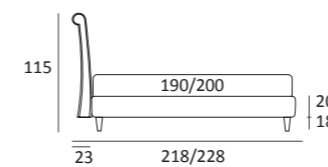

NOVEL LUX LIFT

DI SERIE:
Piede in legno **Log** h cm 18, colore wengè

OPTIONAL:
Piede in legno **Log** e **Classic** h cm 18, colori bianco, naturale, wengè
Piede in metallo **Bill** h cm 18, finitura marrone moka

AS STANDARD:
Log wooden foot H 18 cm, colour: wenge

OPTIONALS:
Log and **Classic** wooden foot H 18 cm, colours: white, natural, wenge
Bill metal foot H 18 cm, brown mocha finish