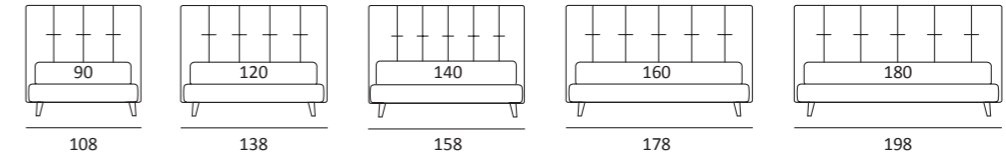

POSITIVE LIFT

DI SERIE:
Piede in legno **Log** h cm 18, colore wengè

OPTIONAL:
Piede in legno **Log e Classic** h cm 18, colori bianco, naturale, wengè
Piede in metallo **Bill** h cm 18, finitura marrone moka
Piede in metallo **Glam, Peak e Wily** h cm 18, finitura cromo, colori polvere, seta
Piede in metallo **Hop** h cm 18, finitura manganese

AS STANDARD:
Log wooden foot H 18 cm, colour: wenge

OPTIONALS:
Log and Classic wooden foot H 18 cm, colours: white, natural, wenge
Bill metal foot H 18 cm, brown mocha finish
Glam, Peak and Wily metal foot H 18 cm, chrome finish, colours: powder, silk
Hop metal foot H 18 cm, manganese finish