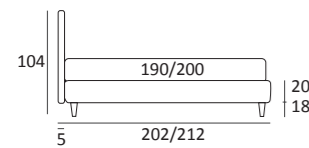

NEST LIFT

DI SERIE:
Piede in legno **Log** h cm 18, colore wengè

OPTIONAL:
Piede in legno **Log** e **Classic** h cm 18, colori bianco, naturale, wengè
Piede in metallo **Bill** h cm 18, finitura marrone moka
Piede in metallo **Hop** h cm 18, finitura manganese

AS STANDARD:
Log wooden foot H 18 cm, colour: wenge

OPTIONALS:
Log and **Classic** wooden foot H 18 cm, colours: white, natural, wenge
Bill metal foot H 18 cm, brown mocha finish
Hop metal foot H 18 cm, manganese finish