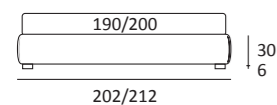

SOMMIER

DI SERIE:
Piede in legno **Cubic** h cm 6, colore wengè

OPTIONAL:
Piede in legno **Cubic** h cm 6-10, colori grigio, wengè
Piede in legno **Classic** h cm 10, colori bianco, naturale, wengè
Ruote **Carry**

AS STANDARD:
Cubic wooden foot H 6 cm, colour: wenge

OPTIONALS:
Cubic wooden foot H 6-10 cm, colours: grey, wenge
Classic wooden foot H 10 cm, colours: white, natural, wenge
Carry wheels

SOMMIER COMPATTO

DI SERIE:
Piede in legno **Log** h cm 14, colore wengè

OPTIONAL:
Piede in legno **Log** e **Classic** h cm 14, colori bianco, naturale, wengè
Piede in metallo **Bill** e **Tube** h cm 14, finitura marrone moka
Piede in metallo **Glam**, **Peak** e **Wily** h cm 14, finitura cromo, colori polvere, seta
Piede in metallo **Hop** e **Max** h cm 14, finitura manganese

AS STANDARD:
Log wooden foot H 14 cm, colour: wenge

OPTIONALS:
Log and **Classic** wooden foot H 14 cm, colours: white, natural, wenge
Bill and **Tube** metal foot H 14 cm, brown mocha finish
Glam, **Peak** and **Wily** metal foot H 14 cm, chrome finish, colours: powder, silk
Hop and **Max** metal foot H 14 cm, manganese finish

SOMMIER LIFT

DI SERIE:
Piede in legno **Log** h cm 18, colore wengè

OPTIONAL:
Piede in legno **Log** e **Classic** h cm 18, colori bianco, naturale, wengè
Piede in metallo **Bill** e **Tube** h cm 18, finitura marrone moka
Piede in metallo **Glam**, **Peak** e **Wily** h cm 18, finitura cromo, colori polvere, seta
Piede in metallo **Hop** e **Max** h cm 18, finitura manganese

AS STANDARD:
Log wooden foot H 18 cm, colour: wenge

OPTIONALS:
Log and **Classic** wooden foot H 18 cm, colours: white, natural, wenge
Bill and **Tube** metal foot H 18 cm, brown mocha finish
Glam, **Peak** and **Wily** metal foot H 18 cm, chrome finish, colours: powder, silk
Hop and **Max** metal foot H 18 cm, manganese finish

SOMMIER FILO