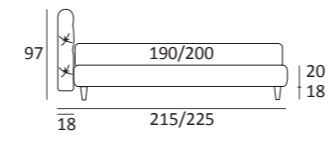

KING LIFT

DI SERIE:
Piede in legno **Log** h cm 18, colore wengè

OPTIONAL:
Piede in legno **Log** e **Classic** h cm 18, colori bianco, naturale, wengè
Piede in metallo **Bill** h cm 18, finitura marrone moka

AS STANDARD:
Log wooden foot H 18 cm, colour: wenge

OPTIONALS:
Log and **Classic** wooden foot H 18 cm, colours: white, natural, wenge
Bill metal foot H 18 cm, brown mocha finish