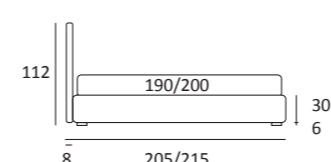

FANCY

DI SERIE:
Piede in legno **Cubic** h cm 6, colore wengè

OPTIONAL:
Piede in legno **Cubic** h cm 6-10, colori grigio, wengè
Piede in legno **Classic** h cm 10, colori bianco, naturale, wengè
Ruote **Carry**

AS STANDARD:
Cubic wooden foot H 6 cm, colour: wenge

OPTIONALS:
Cubic wooden foot H 6-10 cm, colours: grey, wenge
Classic wooden foot H 10 cm, colours: white, natural, wenge
Carry wheels