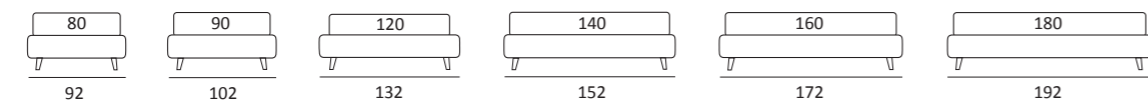

AS STANDARD:
Cubic wooden foot H 6 cm, colour: wenge

OPTIONALS:
Cubic wooden foot H 6-10 cm, colours: grey, wenge
Classic wooden foot H 10 cm, colours: white, natural, wenge
Carry wheels

SOMMIER COMPATTO