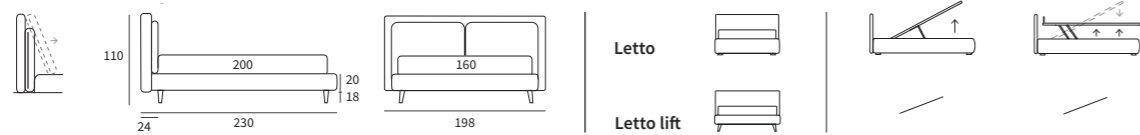

FLUX

Letto Lift con luci
Piede Tube in metallo
finitura marrone moka

/ Lift bed with lights
Tube feet in metal with
mocha brown finish