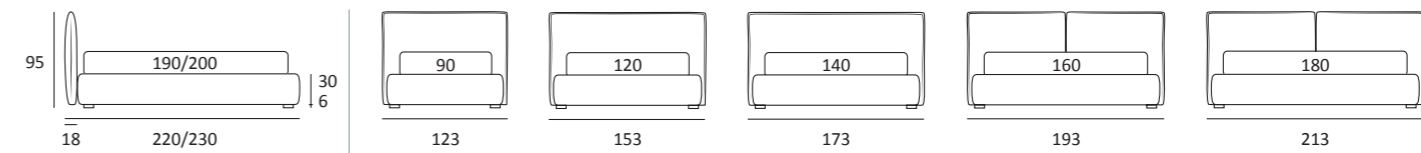

MODERN

DI SERIE:
Piede in legno **Cubic** h cm 6, colore wengè

OPTIONAL:
Piede in legno **Cubic** h cm 6-10, colori grigio, wengè

AS STANDARD:
Cubic wooden foot H 6 cm, colour: wenge

OPTIONALS:
Cubic wooden foot H 6-10 cm, colours: grey, wenge

NATURAL

DI SERIE:
Piede in ABS effetto sospeso

AS STANDARD:
Suspended-effect Abs foot