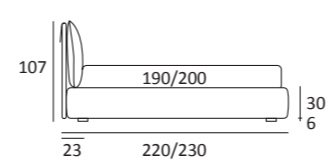

WISP

DI SERIE:
Piede in legno **Cubic** h cm 6, colore wengè

OPTIONAL:
Piede in legno **Cubic** h cm 6-10, colori grigio, wengè
Ruote **Carry**

AS STANDARD:
Cubic wooden foot H 6 cm, colour: wenge

OPTIONALS:
Cubic wooden foot H 6-10 cm, colours: grey, wenge
Carry wheels