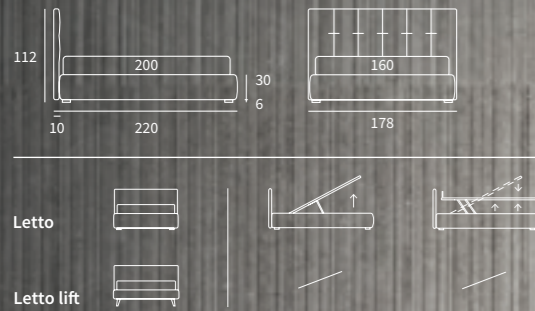

TINY

Letto Autoportante
Piede Hang in metallo finitura manganese
/ Free-standing bed
Hang feet in metal with manganese finish

FANCY

Letto Compatto
 Piede Glam in metallo colore polvere
 / Compatto bed
 Glam feet in powder-coloured metal