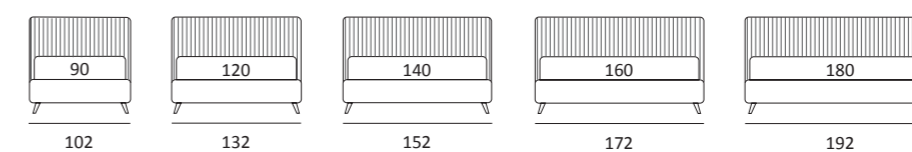

KEEN COMPATTO

DI SERIE:
Piede in legno **Log** h cm 14, colore wengè

OPTIONAL:
Piede in legno **Log** h cm 14, colori bianco, naturale
Piede in metallo **Bill e Tube** h cm 14, finitura marrone moka
Piede in metallo **Glam e Peak** h cm 14, finitura cromo, colori polvere, seta
Piede in metallo **Hop** h cm 14, finitura manganese

AS STANDARD:
Log wooden foot H 14 cm, colour: wenge

OPTIONALS:
Log wooden foot H 14 cm, colours: white, natural
Bill and Tube metal foot H 14 cm, brown mocha finish
Glam and Peak metal foot H 14 cm, chrome finish, colours: powder, silk
Hop metal foot H 14 cm, manganese finish