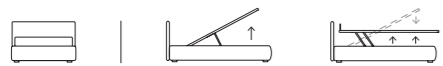

POSITIVE

Letto

Letto lift

Letto Lift
Piede Peak in metallo colore polvere

/ Lift bed
Peak feet in powder-coloured metal

CONTEMPORARY

Letto

Letto Lift
Piede Tube in metallo finitura marrone moka
/ Lift bed
Tube feet in metal with mocha brown finish