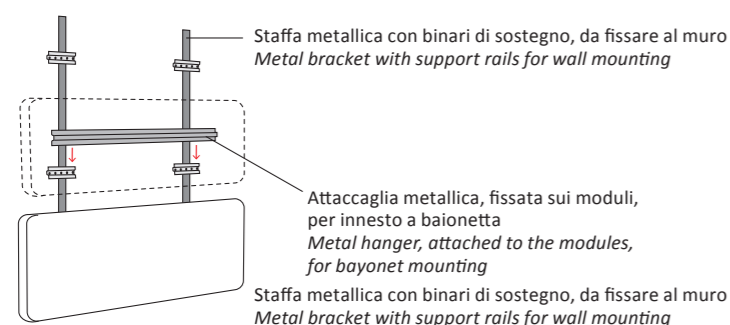

AS STANDARD:
Cubic wooden foot H 6 cm, colour: wenge

OPTIONALS:
Cubic wooden foot H 6-10 cm, colours: grey, wenge
Classic wooden foot H 10 cm, colours: white, natural, wenge
Carry wheels

PANNELLI MATCH SP CM 7