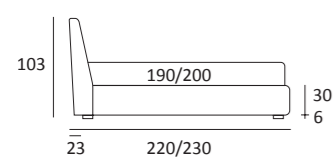

STICK

DI SERIE:
Piede in legno **Cubic** h cm 6, colore wengè
OPTIONAL:
Piede in legno **Cubic** h cm 6-10, colori grigio, wengè
Ruote **Carry**

AS STANDARD:
Cubic wooden foot H 6 cm, colour: wenge
OPTIONALS:
Cubic wooden foot H 6-10 cm, colours: grey, wenge
Carry wheels