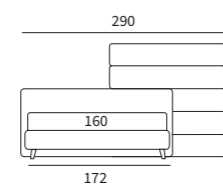

Sommier
 Pannello Match cm L 183 H 92
 Due pannelli modulari Match cm L 155 H 120 e
 due piani Match cm L 45 finitura manganese

/ Upholstered bed base
 Match Panel L 183 H 92 cm
 Two modular Match panels L 155 H 120 cm and
 two Match shelves L 45 cm with manganese finish

MATCH
PROGRAMM

MATCH PROGRAMM

Sommier Compatto
 Pannello Match cm L 213 H 92
 Pannello modulare Match cm L 155 H 150
 e due piani Match cm L 65 e
 un piano Match cm L 45 finitura manganese

/ Compact upholstered bed base
 Match panel L 213 H 92 cm
 Match modular panel L 155 H 150 cm
 and two Match shelves L 65 cm and
 one Match shelf L 45 cm with manganese finish