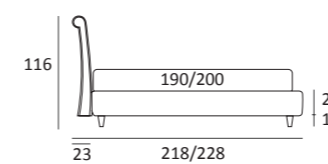

NOVEL STYLE COMPATTO

DI SERIE:
Piede in legno **Log** h cm 14, colore wengè

OPTIONAL:
Piede in legno **Log** e **Classic** h cm 14, colori bianco, naturale, wengè
Piede in metallo **Bill** h cm 14, finitura marrone moka

AS STANDARD:
Log wooden foot H 14 cm, colour: wenge

OPTIONALS:
Log and **Classic** wooden foot H 14 cm, colours: white, natural, wenge
Bill metal foot H 14 cm, brown mocha finish