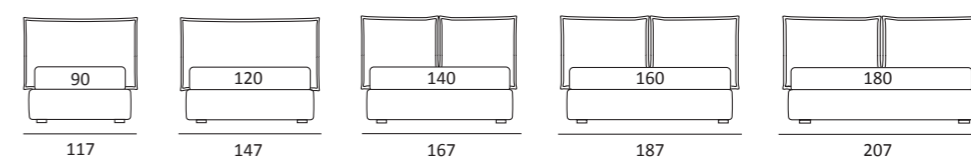

WISP

DI SERIE:
Piede in legno **Cubic** h cm 6, colore wengè

OPTIONAL:
Piede in legno **Cubic** h cm 6-10, colori grigio, wengè
Ruote **Carry**

AS STANDARD:
Cubic wooden foot H 6 cm, colour: wenge

OPTIONALS:
Cubic wooden foot H 6-10 cm, colours: grey, wenge
Carry wheels