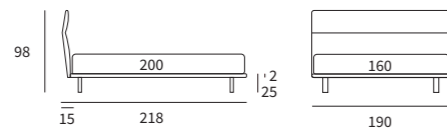

DANCE

Letto Autoportante
Piede Hop in metallo finitura manganese
/ Free-standing bed
Hop feet in metal with manganese finish