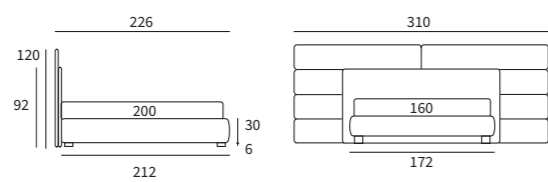

Sommier
 Pannello Match cm L 183 H 92
 Due pannelli modulari Match cm L 155 H 120 e
 due piani Match cm L 45 finitura manganese

/ Upholstered bed base
 Match Panel L 183 H 92 cm
 Two modular Match panels L 155 H 120 cm and
 two Match shelves L 45 cm with manganese finish