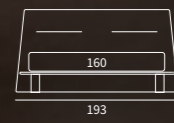

CURIOUS

Letto Autoportante
Piede Jiff in plexiglass
/ Free-standing bed
Jiff feet in plexiglass

WARP

WARP

Letto Autoportante
 Piede Hop in metallo finitura manganese
 / Free-standing bed
 Hop feet in metal with manganese finish