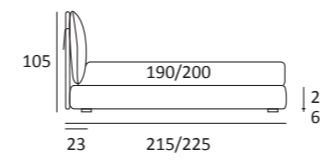

SOFT FILO

DI SERIE:
Piede in legno **Cubic** h cm 6, colore wengè

OPTIONAL:
Piede in legno **Cubic** h cm 6-10, colori grigio, wengè
Piede in legno **Classic** h cm 10, colori bianco, naturale, wengè
Ruote **Carry**

AS STANDARD:
Cubic wooden foot H 6 cm, colour: wenge

OPTIONALS:
Cubic wooden foot H 6-10 cm, colours: grey, wenge
Classic wooden foot H 10 cm, colours: white, natural, wenge
Carry wheels