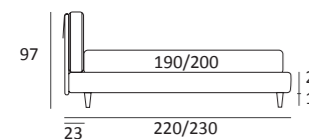

NICE LIFT

DI SERIE:
Piede in legno **Log** h cm 18, colore wengè

OPTIONAL:
Piede in legno **Log** e **Classic** h cm 18, colori bianco, naturale, wengè
Piede in metallo **Bill** h cm 18, finitura marrone moka
Piede in metallo **Hop** h cm 18, finitura manganese
Piede in metallo **Wily** h cm 18, finitura cromo, colori polvere, seta

AS STANDARD:
Log wooden foot H 18 cm, colour: wenge

OPTIONALS:
Log and **Classic** wooden foot H 18 cm, colours: white, natural
Bill metal foot H 18 cm, brown mocha finish
Hop metal foot H 18 cm, manganese finish
Wily metal foot H 18 cm, chrome finish, colours: powder, silk