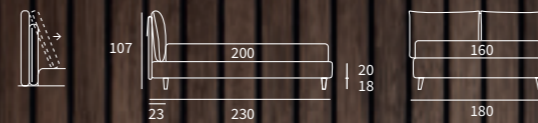

ARTY

Letto Lift / Lift bed

WISP

WISP

Letto Compatto con sistema alzarete Rise
Piede Peak in metallo colore polvere

/ Compatto bed with Rise lifting system
Peak feet in powder-coloured metal

CASE

CASE