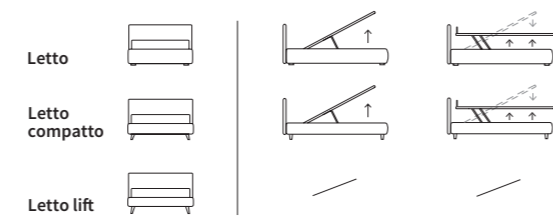

Letto lift

Letto filo

SET

SET

Letto Lift
 Piede Tube in metallo finitura marrone moka
 / Lift bed
 Tube feet in metal with mocha brown finish

HUG

HUG

Letto Compatto
 Piede Bill in metallo finitura marrone moka
 / Compatto Bed
 Bill feet in metal with mocha brown finish