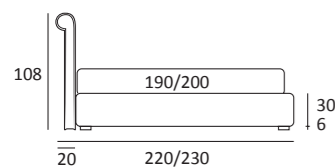

AS STANDARD:
Glam metal foot H 24 cm, colours: powder

OPTIONALS:
Glam metal foot H 24 cm, chrome finish, colours: silk
Hang and Hop metal foot H 24 cm, manganese finish

UNIQUE

DI SERIE:
Piede in legno **Cubic** h cm 6, colore wengè