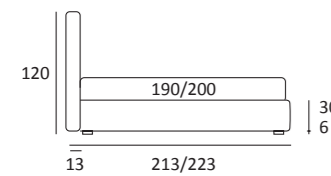

POINT

DI SERIE:
Piede in legno **Cubic** h cm 6, colore wengè

OPTIONAL:
Piede in legno **Cubic** h cm 6-10, colori grigio, wengè

AS STANDARD:
Cubic wooden foot H 6 cm, colour: wenge

OPTIONALS:
Cubic wooden foot H 6-10 cm, colours: grey, wenge