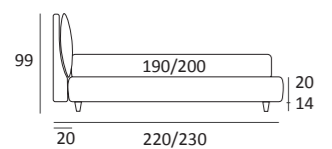

QUIET COMPATTO

DI SERIE:
Piede in legno **Log** h cm 14, colore wengè

OPTIONAL:
Piede in legno **Log** h cm 14, colori bianco, naturale
Piede in metallo **Bill** h cm 14, finitura marrone moka
Piede in metallo **Glam, Peak e Wily** h cm 14, finitura cromo, colori polvere, seta
Piede in metallo **Hop** h cm 14, finitura manganese

AS STANDARD:
Log wooden foot H 14 cm, colour: wenge

OPTIONALS:
Log wooden foot H 14 cm, colours: white, natural
Bill metal foot H 14 cm, brown mocha finish
Glam, Peak and Wily metal foot H 14 cm, chrome finish, colours: powder, silk
Hop metal foot H 14 cm, manganese finish