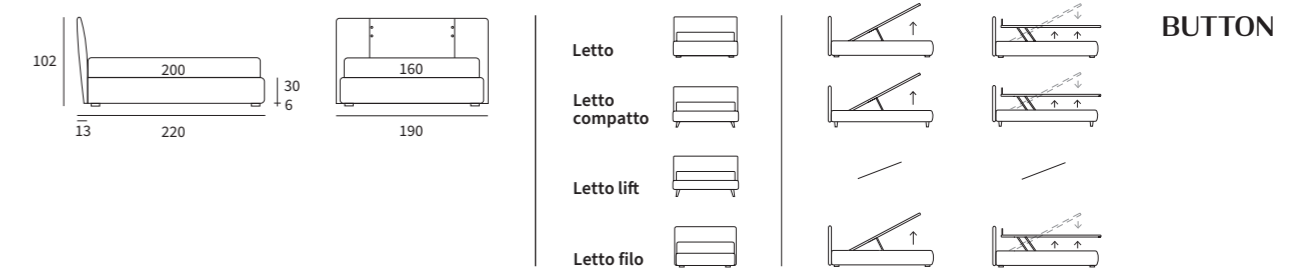

GOOD RIM

Letto con sistema alzarete Logical
/ Bed with Logical lifting system

BUTTON

Letto

Letto lift

LIGHT

ZEN

LOVELY