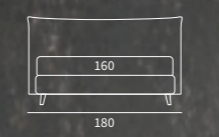

CHOP

TIME

TIME
Letto Lift
/ Lift bed

HAPPY

Letto

STRONG

Letto Compatto
 Piede Peak in metallo colore polvere
 / Compatto bed
 Peak feet in powder-coloured metal

GOOD