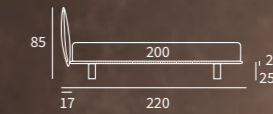

CURIOUS

Letto Autoportante
Piede Jiff in plexiglass
/ Free-standing bed
Jiff feet in plexiglass