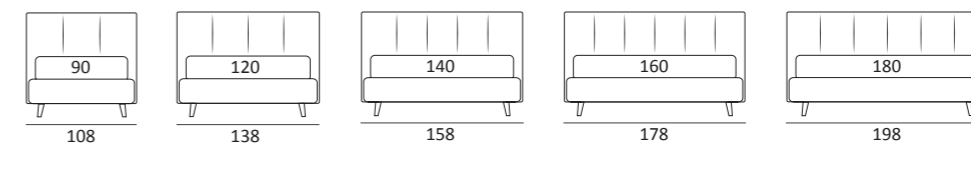

PREMIUM COMPATTO

DI SERIE:
Piede in legno **Log** h cm 14, colore wengè

OPTIONAL:
Piede in legno **Log e Classic** h cm 14, colori bianco, naturale, wengè
Piede in metallo **Bill** h cm 14, finitura marrone moka
Piede in metallo **Glam, Peak e Wily** h cm 14, finitura cromo, colori polvere, seta
Piede in metallo **Hop** h cm 14, finitura manganese

AS STANDARD:
Log wooden foot H 14 cm, colour: wenge

OPTIONALS:
Log and Classic wooden foot H 14 cm, colours: white, natural, wenge
Bill metal foot H 14 cm, brown mocha finish
Glam, Peak and Wily metal foot H 14 cm, chrome finish, colours: powder, silk
Hop metal foot H 14 cm, manganese finish