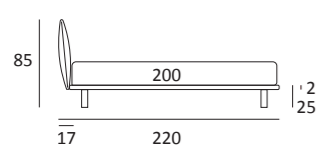

WARP AUTOPORTANTE

DI SERIE:
Piede in ABS **Bolt** h cm 19

OPTIONAL:
Piede in plexiglass **Jiff** h cm 19
Piede in metallo **Glam** h cm 24, finitura cromo, colori polvere, seta
Piede in metallo **Hang** e **Hop** h cm 24, finitura manganese
Piede in metallo **Top** h cm 23, finitura satinato, colori polvere, seta

AS STANDARD:
Bolt Abs feet H 19 cm

OPTIONALS:
Jiff plexiglass foot H 19 cm
Glam metal foot H 24 cm, chrome finish, colours: powder, silk
Hang and Hop metal foot H 24 cm, manganese finish
Top metal foot H 23 cm, satin finish, colours: powder, silk