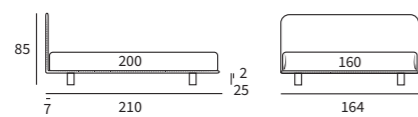

Letto Autoportante
Piede Jiff in plexiglass
/ Free-standing bed
Jiff feet in plexiglass