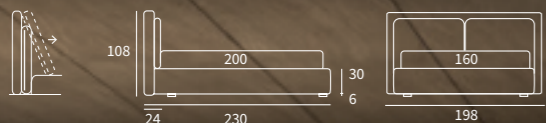

Letto con luci
/ Bed with lights

Letto

Letto lift

FLUX