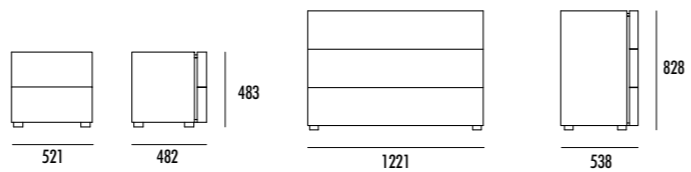

GRUPPO CHARME
CHARME CHESTS

*struttura e frontali finitura PLATINO/
top finitura PLATINO.*

*structure and fronts in PLATINO finish/
top in PLATINO finish.*