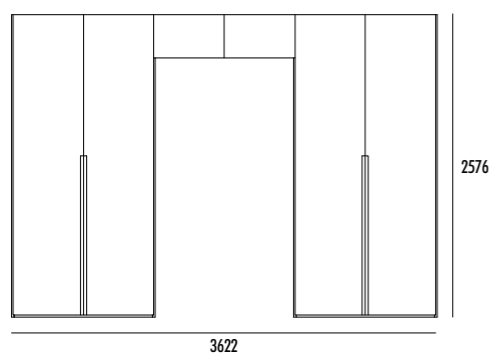

ARMADIO BATTENTE SKY
SKY HINGED DOOR WARDROBE

ante e struttura finitura CRETA/
gole in finitura CRETA.

structure and doors in CRETA finish/
handles in CRETA finish.