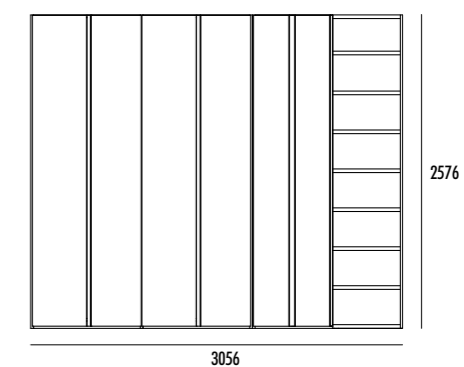

ARMADIO BATTENTE ALU
ALU HINGED DOOR WARDROBE

ante e struttura finitura BIANCO/
gola finitura BIANCO/
terminale finitura BIANCO con mensole MILD.

structure and doors in WHITE finish/
vertical handle in WHITE finish/
end unit structure in WHITE finish, shelves in MILD finish.