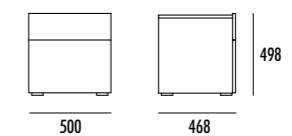

GRUPPO CUBE
CUBE CHESTS

struttura e frontali finitura SALICE PLATINO.

structure and fronts in SALICE PLATINO finish.