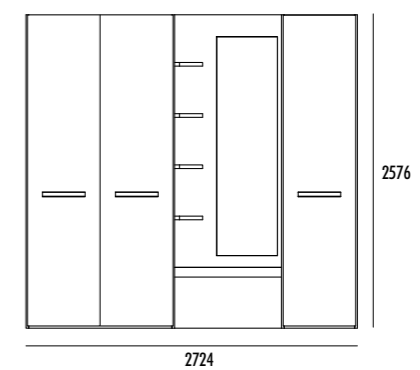

**ARMADIO BATTENTE CON MANIGLIA
LAMA 35 ORIZZONTALE
HINGED DOOR WARDROBE WITH
LAMA 35 HORIZONTAL HANDLE**

ante e struttura finitura SALICE PLATINO/
maniglia finitura PLATINO/
panca e mensole finitura SMOKE.

structure and doors in SALICE PLATINO finish/
handle in PLATINO finish/
seat and shelves in SMOKE finish.