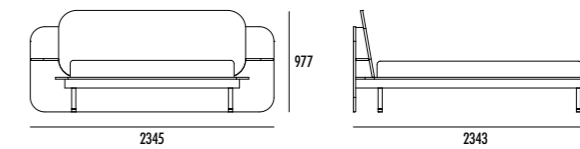

wooden bed in BOSCO finish/
Slash bed ring in BOSCO finish/
metal feet in MANGANESE finish.

GRUPPO FILO
FILO CHESTS

struttura e frontali finitura MOKA/
maniglia e telaio finitura MANGANESE.

structure and fronts in MOKA finish/
metal structure and handle in MANGANESE finish.