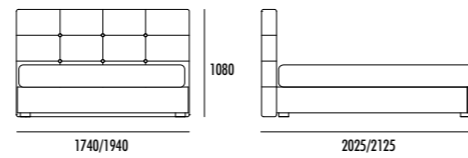

LETTO DANDY
DANDY BED

letto imbottito in ecopelle BLOOM cod. 15/
ring LIGHT in ecopelle BLOOM cod.15.

*upholstered bed in BLOOM faux-leather, cod. 15/
Light bed ring in BLOOM faux-leather, cod. 15.*