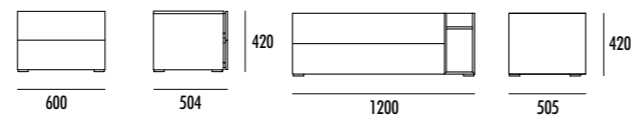

letto imbottito in ecopelle BLOOM cod. 15/
ring LIGHT in ecopelle BLOOM cod.15.

*upholstered bed in BLOOM faux-leather, cod. 15/
Light bed ring in BLOOM faux-leather, cod. 15.*

26

GRUPPO BRICK
BRICK CHESTS