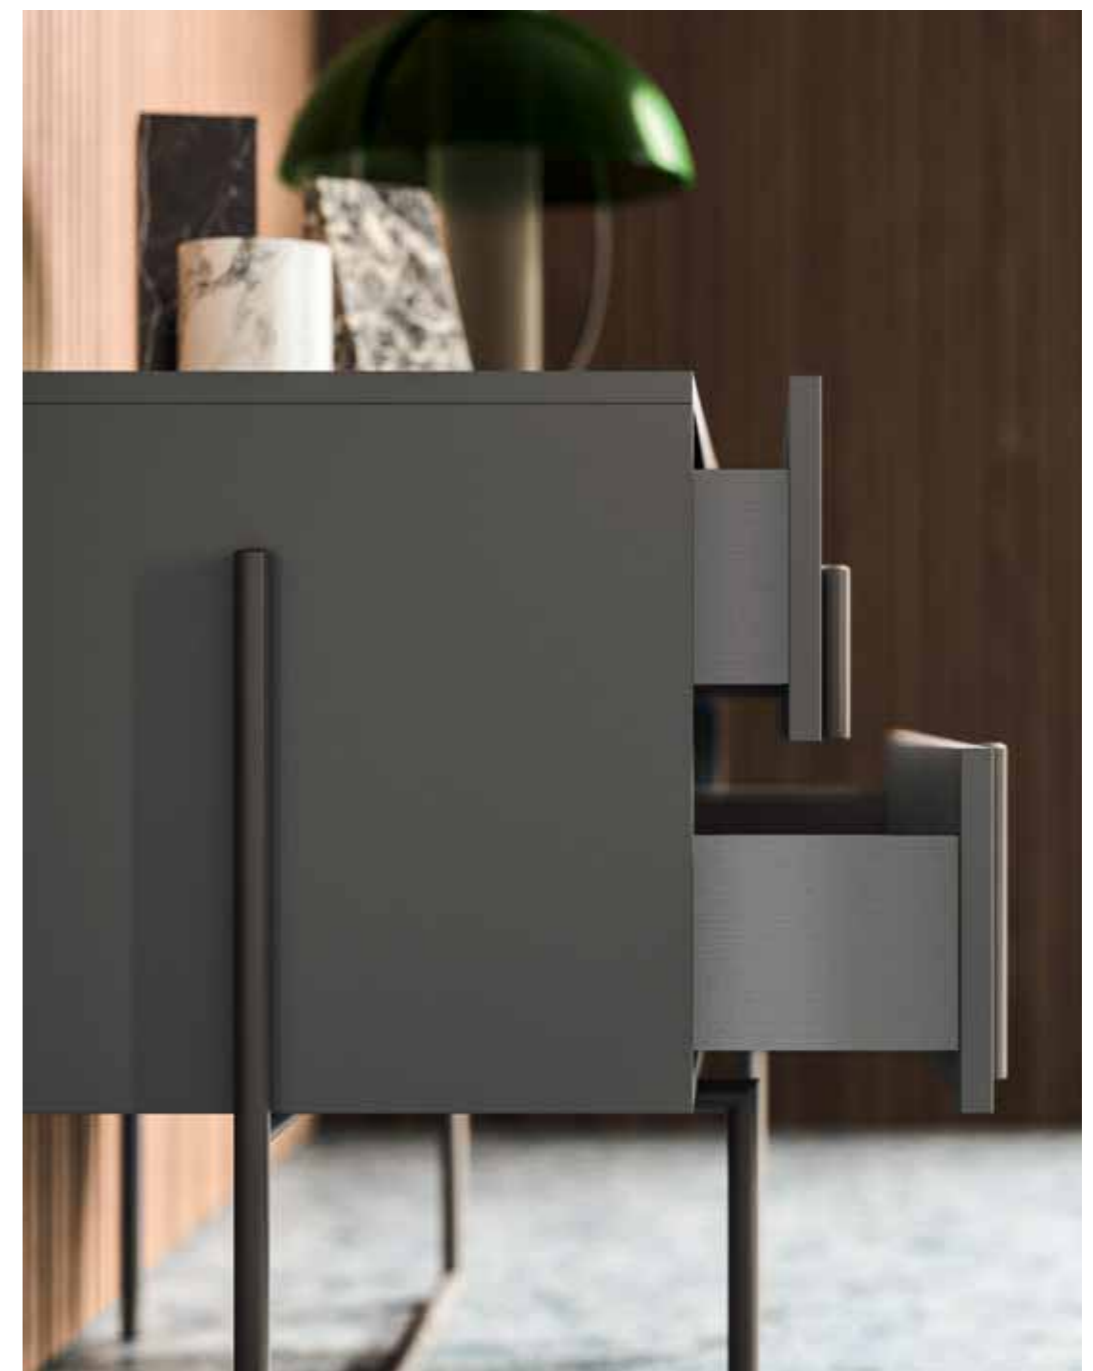

GRUPPO FILO
FILO CHESTS

struttura e frontali finitura ANTRACITE/
maniglia e telaio finitura MANGANESE.

structure and fronts in ANTHRACITE finish/
metal structure and handle in MANGANESE finish.