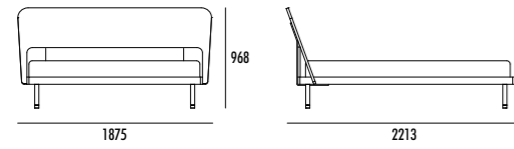

structure and doors in POLVERE finish/
Lama 35 handle in POLVERE finish.

_eleganti accessori in finitura manganese e pratici raster, permettono di arredare in modo sofisticato e pratico gli interni.

_smart accessories in manganese finish and practical raster, allow you to decorate interiors in a sophisticated and practical way.