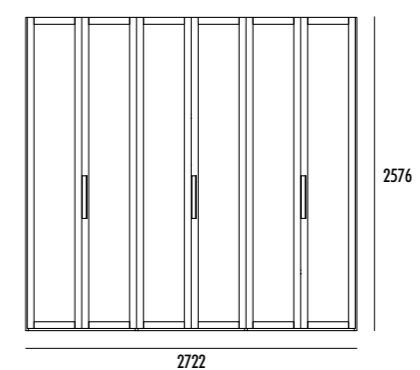

ARMADIO BATTENTE PANORAMA
PANORAMA HINGED DOOR WARDROBE

ante e struttura finitura POLVERE/
maniglia lama 35 verticale POLVERE.

structure and doors in POLVERE finish/
Lama 35 handle in POLVERE finish.