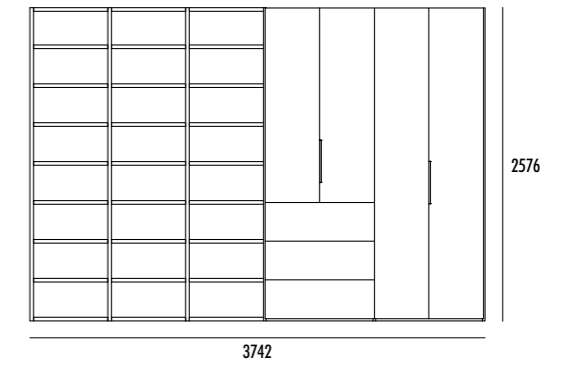

**ARMADIO BATTENTE CON MANIGLIA PLAY
E LIBRERIA**
*HINGED DOOR WARDROBE WITH PLAY
HANDLE AND BOOKCASE*

ante e struttura armadio finitura INDUSTRIAL/
maniglia finitura TITANIO/
libreria finitura ANTRACITE.

*wardrobe structure and doors in INDUSTRIAL finish/
handle in TITANIUM finish/
bookcase in ANTHRACITE finish.*