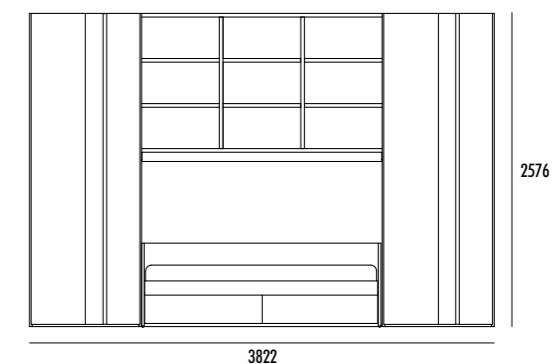

ARMADIO BATTENTE CAVA E PONTE CON LIBRERIA
CAVA HINGED DOOR WARDROBE AND BRIDGING
UNIT WITH BOOKCASE

ante e struttura finitura POLVERE/
gole finitura MOKA/
modulo libreria finitura MOKA/
schienale ponte finitura POLVERE.

door and structure in POLVERE finish/
handles in MOKA finish/
bookcase module in MOKA finish/
bridging unit back panel in POLVERE finish.