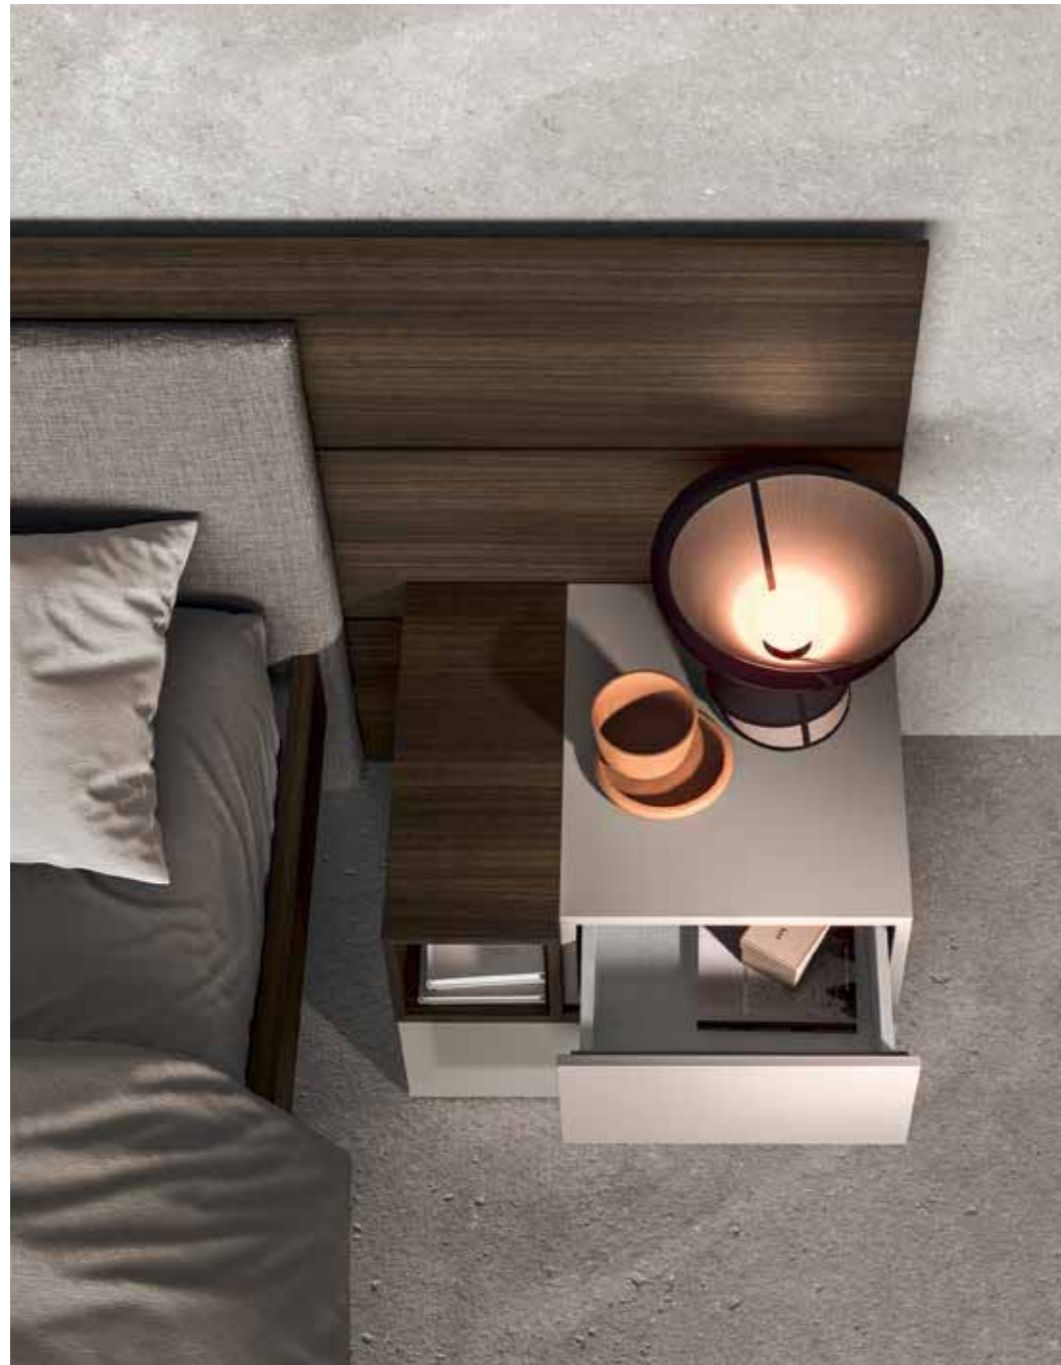

LETTO BOISERIE
BOISERIE BED

pannello a muro finitura SMOKE/
pannello imbottito in tessuto JOINT cod. 601/
ring LORD finitura SMOKE.

back headboard in SMOKE finish/
upholstered front headboard in JOINT fabric
cod. 601/
ring LORD in SMOKE finish.