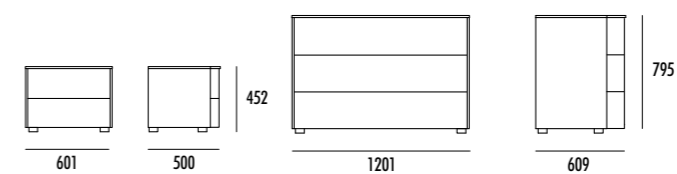

GRUPPO TENSO
TENSO CHESTS

struttura e frontali POLVERE.

structure and fronts in POLVERE finish.