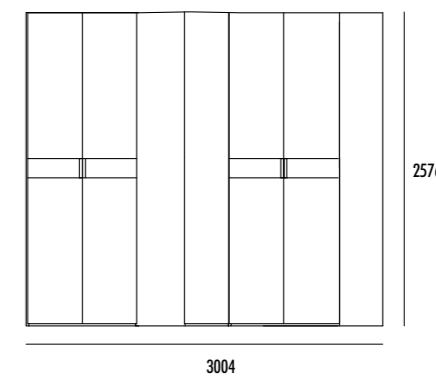

structure and fronts in POLVERE finish/
open shelving element in MOKA finish.

1000

504

1220

SCRITTOIO X-LINE
X-LINE DESK

*piano e gamba pannellata finitura POLVERE/
gamba metallica finitura MANGANESE.*

*structure in POLVERE finish/
metal leg in MANGANESE finish.*