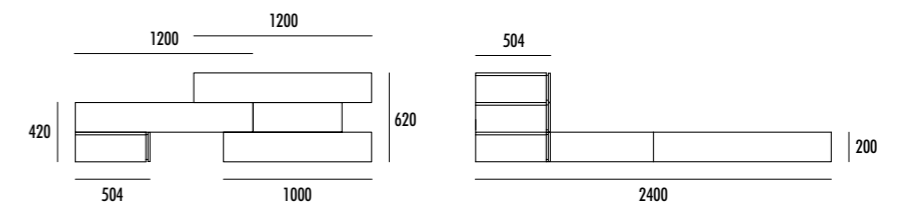

GRUPPO BRICK
BRICK CHESTS

struttura e frontali CASHMERE.

structure and fronts in CASHMERE finish.

_infinite possibilità compositive che permettono di arredare in modo facile e dinamico lo spazio, queste le caratteristiche del GRUPPO BRICK.

_endless lay-out possibilities that allow you to decorate in an easy and dynamic way, these are the characteristics of the BRICK CHESTS.