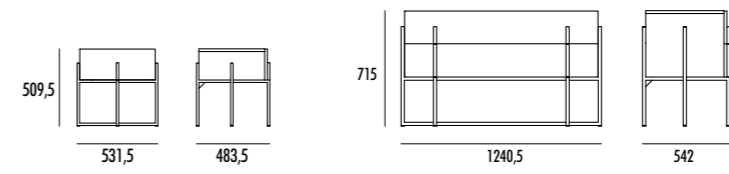

72

LETTO FOLD
FOLD BED

letto imbottito in tessuto EXCLUSIVE cod. 800/
ring H16 con piede in metallo finitura TITANIO.

upholstered bed in EXCLUSIVE fabric, cod. 800/
H16 bed ring in EXCLUSIVE fabric, cod. 800/
metal feet in TITANIUM finish.