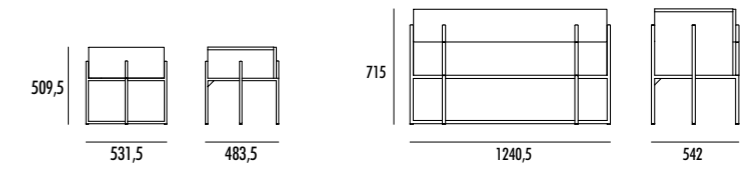

wooden bed in BOSCO finish/
Slash bed ring in BOSCO finish/
metal feet in MANGANESE finish.

GRUPPO FILO
FILO CHESTS

struttura e frontali finitura MOKA/
maniglia e telaio finitura MANGANESE.

structure and fronts in MOKA finish/
metal structure and handle in MANGANESE finish.