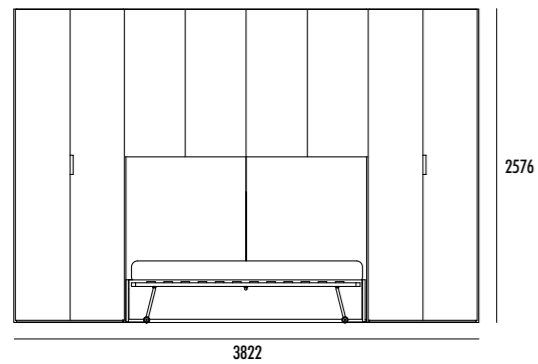

58

ARMADIO BATTENTE PRIME E PONTE
PRIME HINGED DOOR WARDROBE AND BRIDGING UNIT

ante e struttura finitura CASHMERE/
gole finitura MOKA.

*door and structure in CASHMERE finish/
handles in MOKA finish.*

TURCA LEGNO CON LETTO ESTRAIBILE
WOODEN TURCA WITH PULL-OUT BED

letto legno finitura MOKA/
pannello imbottito in tessuto Flash, cod. 700.

*bed structure in MOKA finish/
upholstered back panel in Flash fabric, cod. 700.*