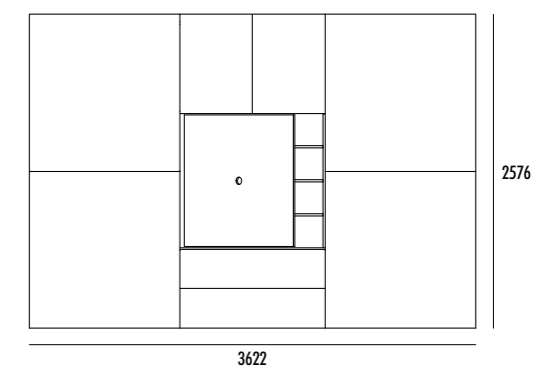

**ARMADIO SCORREVOLE STRIP CON PORTA TV
E SCHIENALE GIREVOLE
STRIP SLIDING DOOR WARDROBE WITH TV MODULE
AND SWIVEL BACK PANEL**

ante e struttura finitura MOKA/
inserto finitura TITANIO/
pannello porta TV MOKA.

structure and doors in MOKA finish/
profile in TITANIUM finish/
TV back panel in MOKA finish.