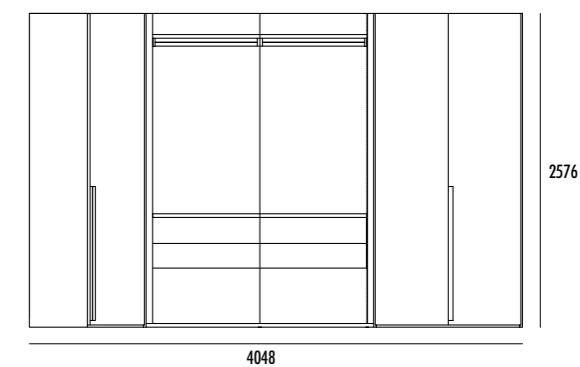

**ARMADIO BATTENTE CON MANIGLIA LAMA 110 E
MODULI CABINA PASSEPARTOUT**
HINGED DOOR WARDROBE WITH LAMA 110
HANDLE AND PASSEPARTOUT WALK-IN CLOSET
MODULES

ante e struttura finitura PLATINO/
maniglia finitura PLATINO/
struttura PASSEPARTOUT finitura PLATINO/
accessori finitura CASHMERE.

structure and doors in PLATINO finish/
handle in PLATINO finish/
PASSEPARTOUT structure in PLATINO finish/
accessories in CASHMERE finish.