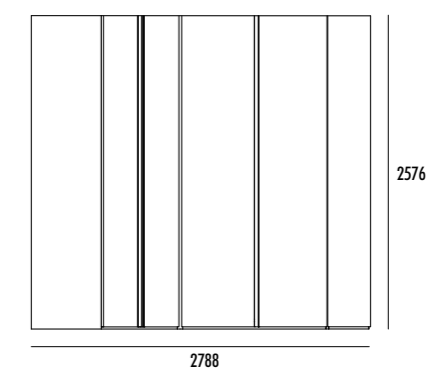

ARMADIO BATTENTE ALU
ALU HINGED DOOR WARDROBE

ante e struttura finitura BIANCO/
gola finitura BIANCO/
terminale finitura BIANCO con mensole MILD.

structure and doors in WHITE finish/
vertical handle in WHITE finish/
end unit structure in WHITE finish, shelves in MILD finish.