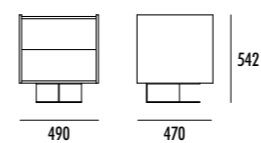

GRUPPO SURFACE
SURFACE CHESTS

struttura e frontali finitura BIANCO/
top finitura MILD/
basamento metallo finitura BIANCO.

*structure and fronts in WHITE finish/
top panel in MILD finish/
metal structure in WHITE finish.*