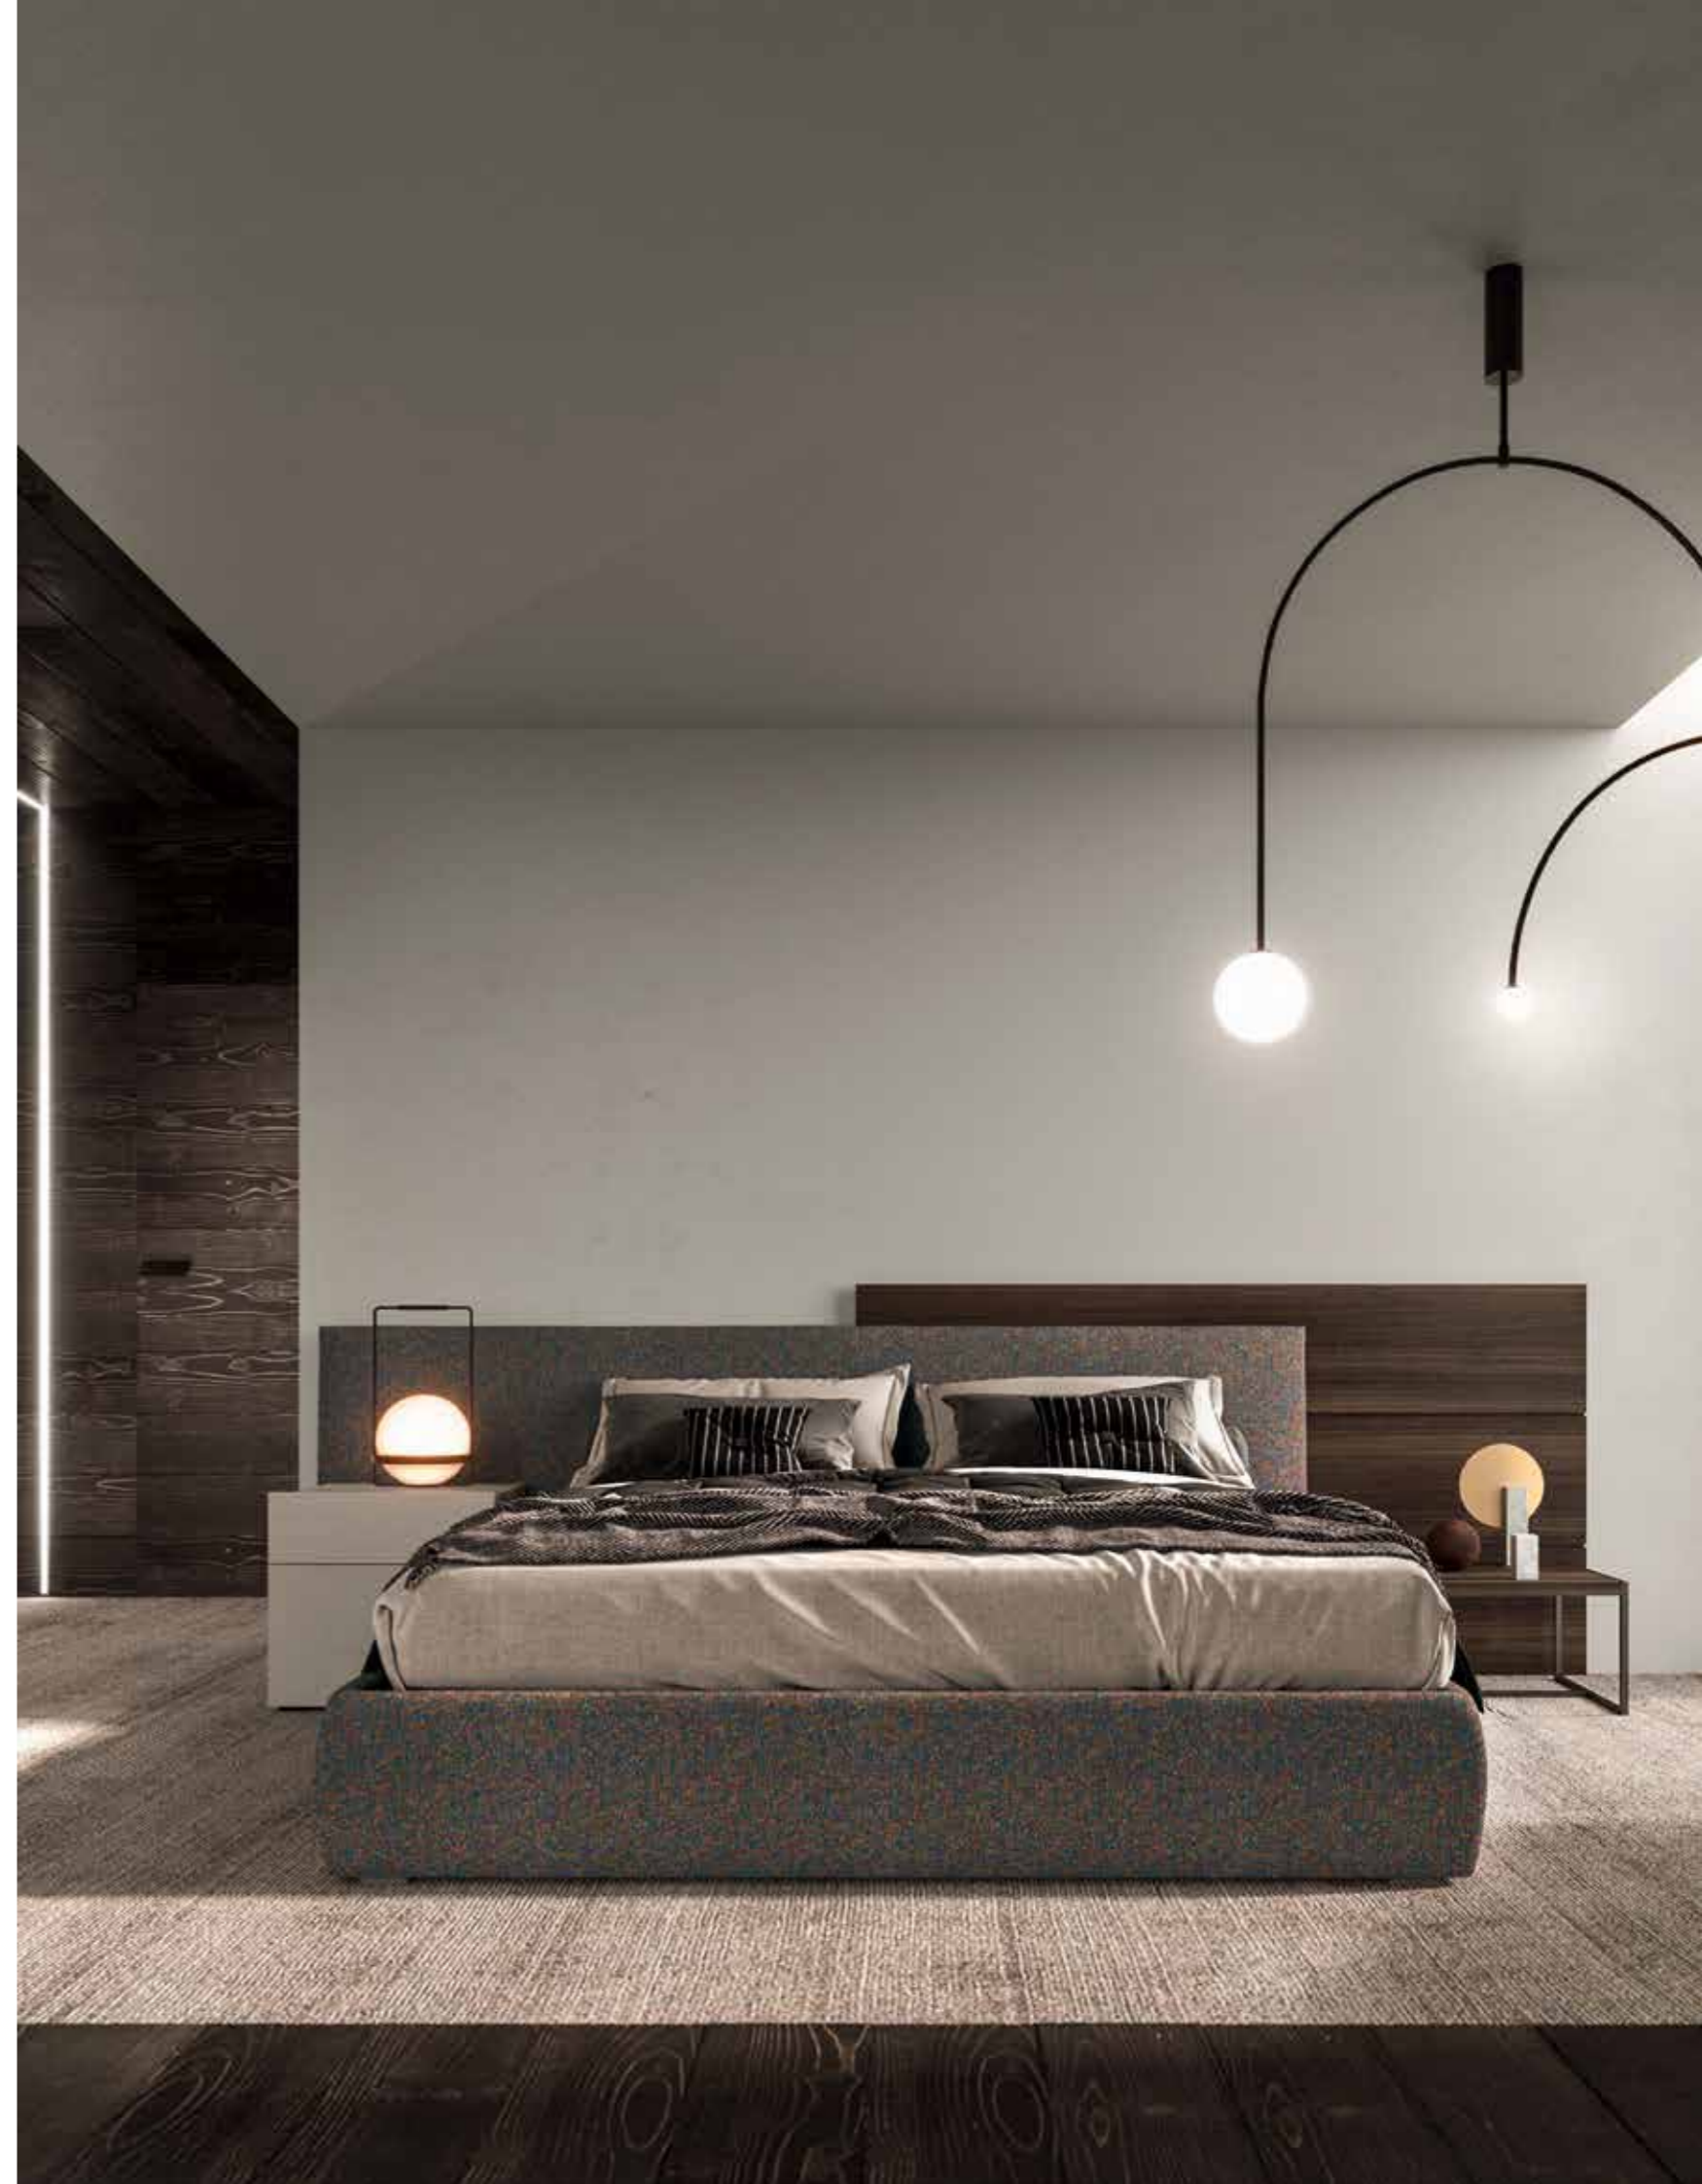

LETTO BOISERIE
BOISERIE BED

pannello a muro finitura SMOKE/
pannello imbottito in tessuto SHOCK cod. 711/
ring H31 in tessuto SHOCK cod. 711.

*back headboard in SMOKE finish/
upholstered front headboard in SHOCK fabric
cod. 711/
H31 bed ring in SHOCK fabric cod. 711.*

138