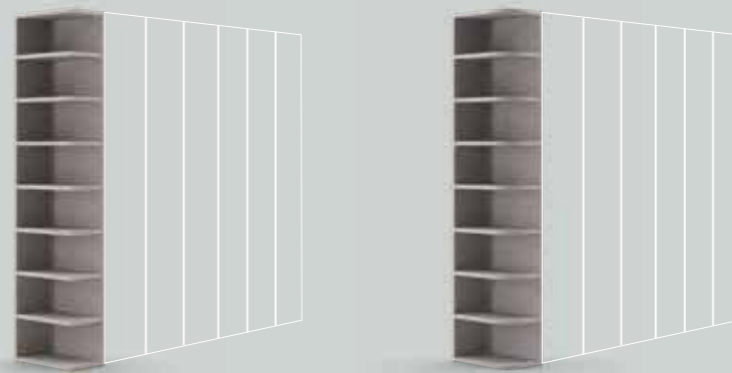

Elementi speciali

Special modules

Terminale con 6/7 ripiani

End unit with 6/7 shelves

Finiture: 8 Tinte Opache 8 Essenze
Finishes 8 Matt Finishes 8 Wood Finishes

LIGHT 476/574

Ripiani non sagomati
Shelves

ROUND 476/574

Ripiani sagomati
Shaped shelves

Moduli lavanderia

Laundry modules

Finiture: Bianco / White Salice bianco/ Salice bianco
Corda / Rope Salice corda / Salice corda
Platino / Platino Salice platino / Salice platino

COVER 494/498/ 592/596

Anta e 7 ripiani
Door and 7 shelves

SPACE 494/498/ 592/596

Anta e 2 ripiani
Door and 2 shelves

Modulo per lavatrice

Laundry module for washing machine

L. 922 H. 2384 P. 750
W. 922 H. 2384 D. 750

Modulo per lavatrice e asciugatrice

Laundry module for washing machine and dryer

L. 922 H. 2384 P. 750
W. 922 H. 2384 D. 750