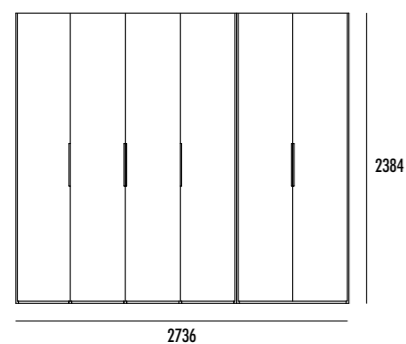

**ARMADIO BATTENTE CON MANIGLIA PLAY
E MODULO STIRERIA E LAVANDERIA**
HINGED DOOR WARDROBE WITH PLAY
HANDLE, PULL-OUT IRONING BOARD UNIT
AND LAUNDRY UNIT.

ante e struttura finitura BIANCO/
maniglia finitura INOX.

structure and doors in WHITE finish/
handle in INOX finish.

154