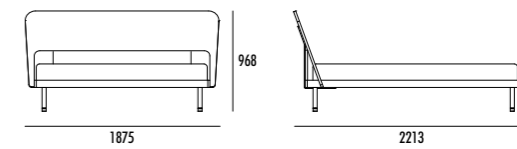

LETTO ARCOS
ARCOS BED

Letto legno finitura MILD/
ring SLASH finitura MILD
con piede in metallo
finitura MANGANESE.

wooden bed in MILD finish/
Slash bed ring in MILD finish/
metal feet in MANGANESE finish.