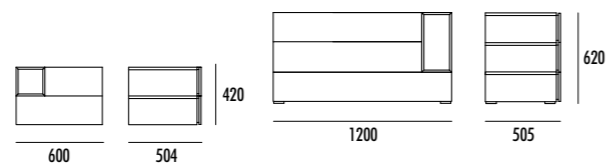

GRUPPO BRICK
BRICK CHESTS

struttura e frontali finitura CASHMERE/
elementi a giorno finitura SMOKE.

structure and fronts in CASHMERE finish/
open shelving element in SMOKE finish.