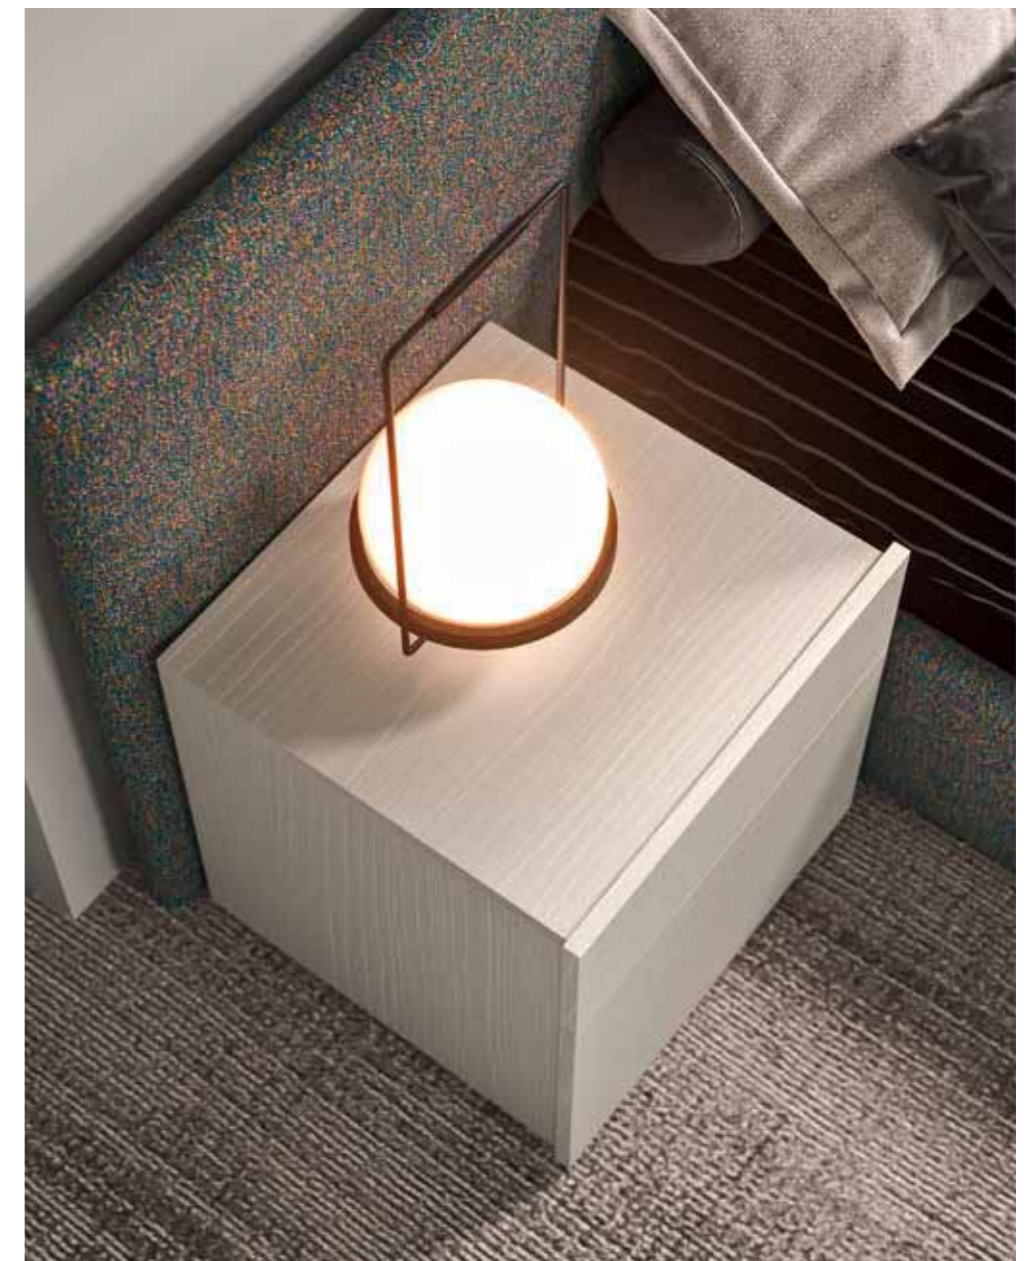

GRUPPO CUBE
CUBE CHESTS

struttura e frontali finitura SALICE PLATINO.

structure and fronts in SALICE PLATINO finish.