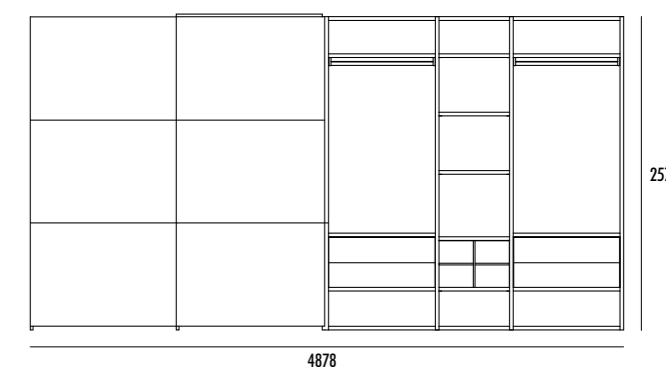

**ARMADIO SCORREVOLE BALANCE CON MODULI
CABINA WEEKEND**
BALANCE SLIDING DOOR WARDROBE
AND WEEKEND WALK-IN CLOSET MODULES

struttura armadio finitura PLATINO/
fascia superiore e inferiore finitura PLATINO/
fascia centrale finitura MILD/
inserti finitura TITANIO/
cabina struttura e accessori finitura PLATINO.

wardrobe structure in PLATINO finish/
top and lower panel in PLATINO finish/
middle panel in MILD finish/
profile in TITANIUM finish/
WEEKEND structure and accessories in PLATINO finish.