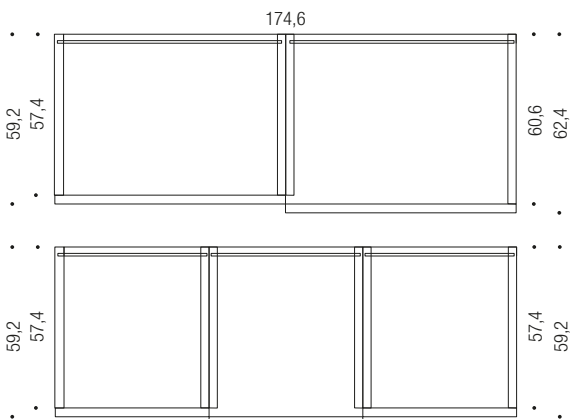

Armadio scorrevole / Sliding door wardrobe

Profondità armadio scorrevole
Sliding door wardrobe depths