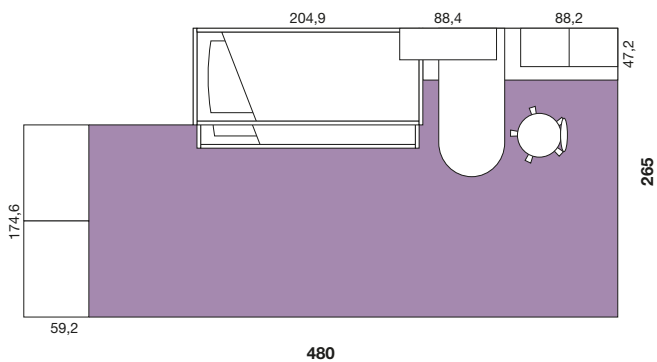

NELL'IMMAGINE / IN THE IMAGE