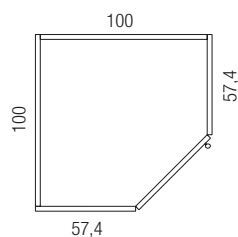

Cabina simmetrica 1anta
1 Door symmetrical
walk-in-closet