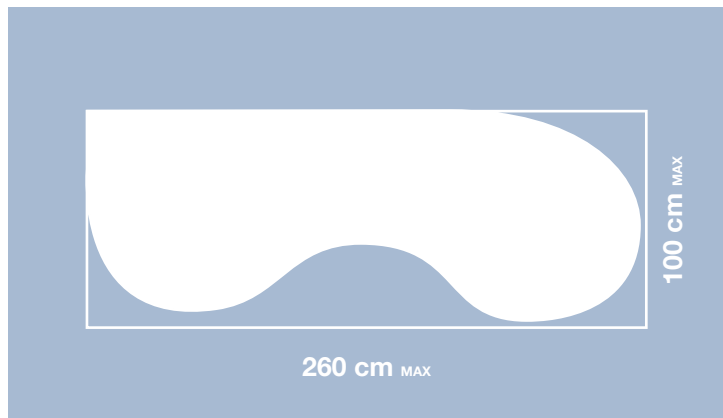

La scrivania prende forma
The desk gets shaped