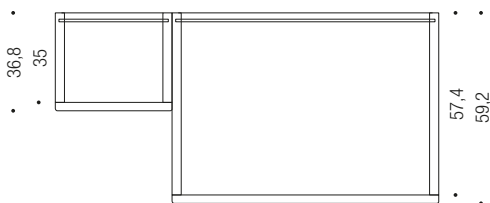

Armadio battente / Hinged door wardrobe

Profondità libreria e armadio battente
Depth of bookcase and hinged door wardrobes

Altezze ante
Doors heights