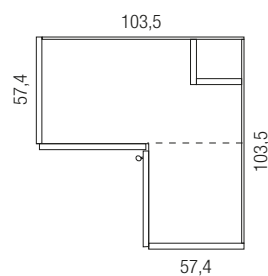

Angolo
Corner

LETTI A TERRA
E DIVANI LETTO
BED AND
SOFA BED

CASTELLI, SOPPALCHI
E TRASFORMABILI
BUNK BED, HIGH-SLEEPER
AND SPACE-SAVING

SOLUZIONI
A PONTE
BRIDGING
UNITS

LETTI
BEDS

SCRITTOI
E SEDUTE
DESKS
AND CHAIRS

PENSILI
E ACCESSORI
WALL UNITS
AND ACCESSORIES

ARMADIATURE
E CABINE
WARDROBES AND
WALK-IN CLOSETS