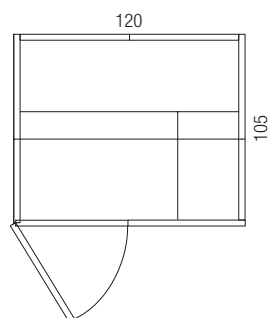

Cabina rettangolare
Rectangular walk-in closet