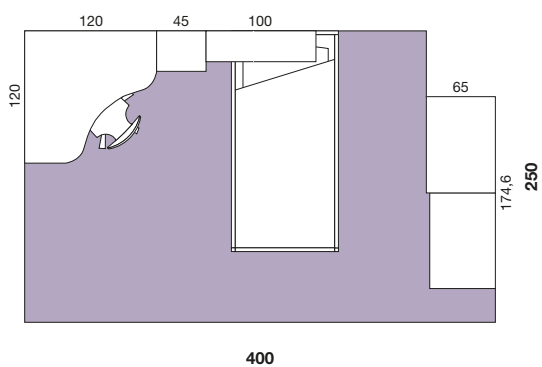

NELL'IMMAGINE / IN THE IMAGE