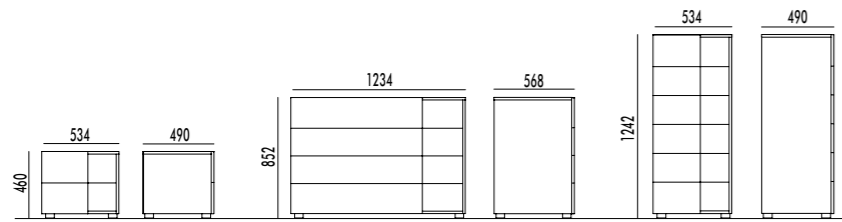

*structure and doors in POLVERE finish/
metal frame in POLVERE finish.*

LETTO STRIP
STRIP BED

letto imbottito in tessuto FLASH cod. 602/
ring H16 con piede in metallo finitura TITANIO.

upholstered bed in FLASH fabric, cod. 602/
H16 bed ring with metal feet in TITANIUM finish.