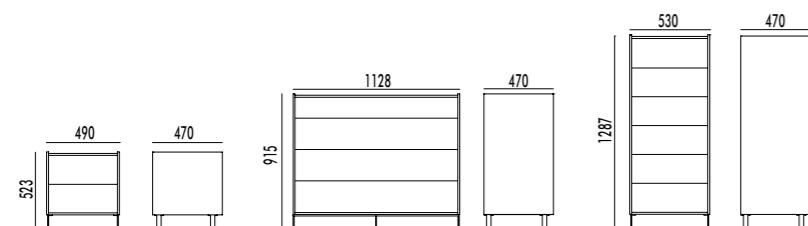

GRUPPO SURFACE
SURFACE CHESTS

struttura finitura CASHMERE/
frontali finitura CASHMERE/
top finitura GESSO/
basamento metallico Slide finitura TITANIO.

structure in CASHMERE finish/
fronts in CASHMERE finish/
top in GESSO finish/
Slide metal base in TITANIUM finish.