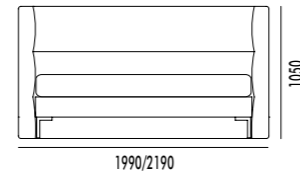

LETTO FOLD
FOLD BED

*letto imbottito in tessuto FLASH cod. 601/
ring H16 con piede in metallo finitura TITANIO.*

*upholstered bed in FLASH fabric, cod. 601/
H16 bed ring with metal feet in TITANIUM finish.*