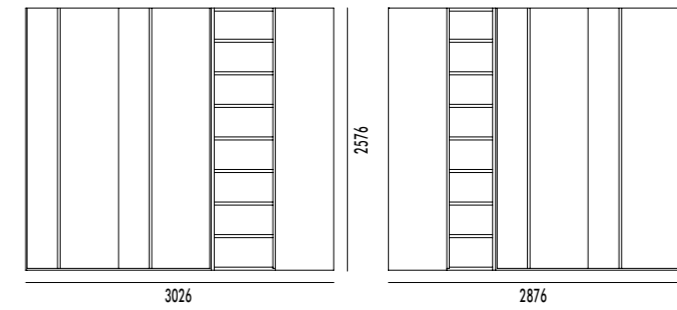

ARMADIO BATTENTE POCKET
POCKET HINGED DOOR WARDROBE

ante e struttura finitura SMOKE/
gola finitura CASHMERE/
vano libreria CORDA.

*doors and structure in SMOKE finish/
vertical handle in CASHMERE finish/
bookcase module in ROPE finish.*

ARMADIO BATTENTE POCKET
POCKET HINGED DOOR WARDROBE

ante e struttura finitura MOON/
gola finitura POLVERE.

*doors and structure in MOON finish/
vertical handle in POLVERE finish.*

ARMADIO BATTENTE POCKET
POCKET HINGED DOOR WARDROBE

ante e struttura finitura SALICE CRETA/
gola finitura CRETA.

*doors and structure in SALICE CRETA finish/
vertical handle in CRETA finish.*