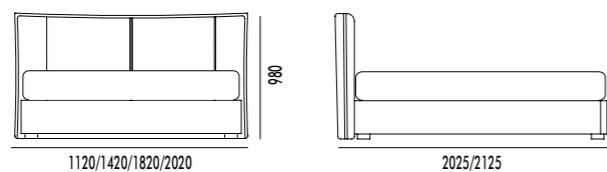

LETTO MAGIC
MAGIC BED

letto imbottito in ecopelle BLOOM TORTORA cod. 12/
ring Light in ecopelle BLOOM TORTORA cod. 12.

upholstered bed in BLOOM faux-leather, cod. 12/
Light bed ring in BLOOM faux-leather, Dove grey finish cod. 12.