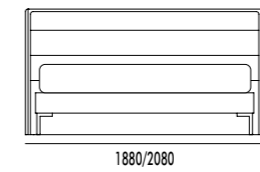

*structure and doors in POLVERE finish/
metal frame in POLVERE finish.*

LETTO STRIP
STRIP BED

letto imbottito in tessuto FLASH cod. 602/
ring H16 con piede in metallo finitura TITANIO.

upholstered bed in FLASH fabric, cod. 602/
H16 bed ring with metal feet in TITANIUM finish.