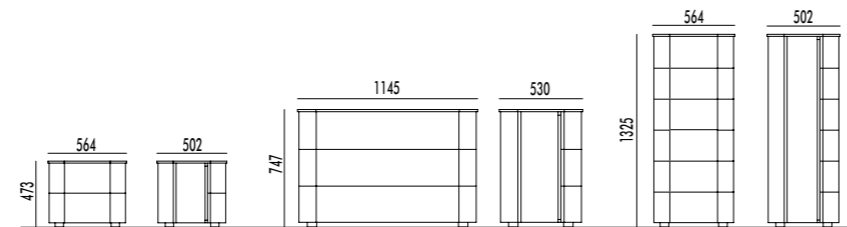

*structure and doors in SALICE PLATINO finish/
fascia in POLVERE finish/
handle in POLVERE finish.*

172

**GRUPPO CONTINUUM
CONTINUUM CHESTS**

struttura finitura PLATINO/
frontali finitura PLATINO.

structure in PLATINO finish/
fronts in PLATINO finish.