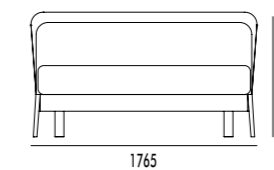

structure in INDIA GRIGIO finish/
accessories in MANGANESE finish/
internal drawer chest in INDIA GRIGIO finish.

LETTO GLOW
GLOW BED

letto legno finitura BOSCO/
ring Accordo finitura BOSCO.

wooden bed in BOSCO finish/
Accordo bed ring in BOSCO finish.