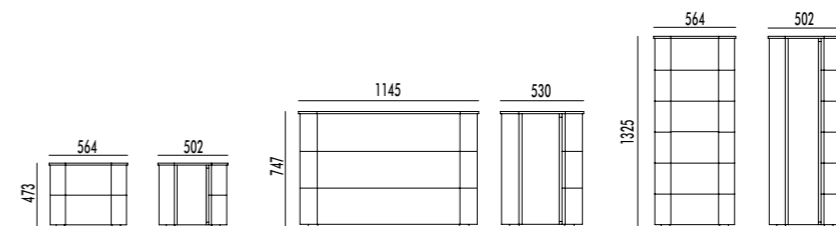

GRUPPO CONTINUUM
CONTINUUM CHESTS

struttura finitura MOKA/
frontali finitura MOKA.

structure in MOKA finish/
fronts in MOKA finish.