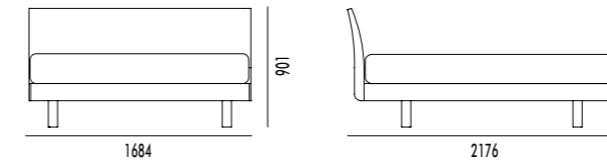

*upholstered bed in Joint fabric, cod. 604/
Grand Prince bed ring in Joint fabric, cod. 604.*

64

**LETTO SELF
SELF BED**

letto legno finitura MILD/
ring Step finitura MILD.

wooden bed in MILD finish/
Step bed ring in MILD finish.