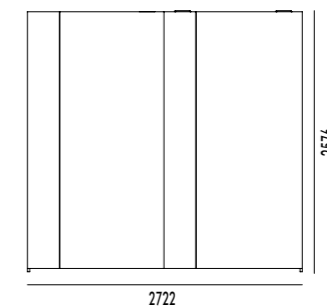

ARMADIO SCORREVOLE GROOVE
GROOVE SLIDING DOOR WARDROBE

ante e struttura finitura BIANCO/
inserto verticale finitura BOSCO.

structure and doors in WHITE finish/
vertical fascia in BOSCO finish.