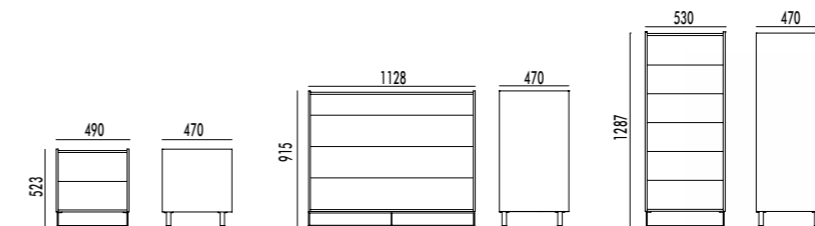

**GRUPPO SURFACE
SURFACE CHESTS**

struttura finitura BIANCO/
frontali finitura BIANCO/
top finitura CONCRETE/
basamento metallico Slide finitura BIANCO.

structure in WHITE finish/
fronts in WHITE finish/
top in CONCRETE finish/
Slide metal base in WHITE finish.