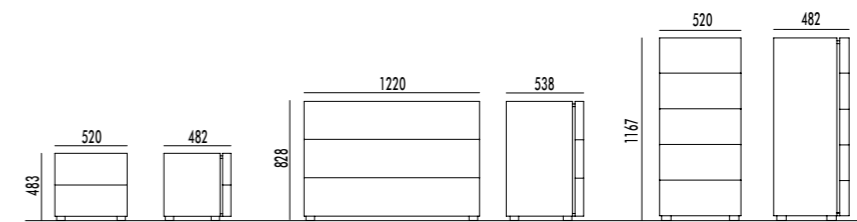

GRUPPO CHARME
CHARME CHESTS

struttura finitura CASHMERE/
frontali finitura CASHMERE/
top finitura SMOKE.

structure in CASHMERE finish/
fronts in CASHMERE finish/
top in SMOKE finish.