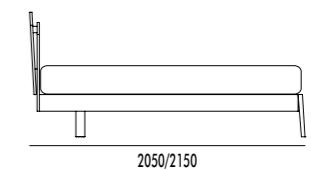

structure in INDIA GRIGIO finish/
accessories in MANGANESE finish/
internal drawer chest in INDIA GRIGIO finish.

LETTO GLOW
GLOW BED

letto legno finitura BOSCO/
ring Accordo finitura BOSCO.

wooden bed in BOSCO finish/
Accordo bed ring in BOSCO finish.