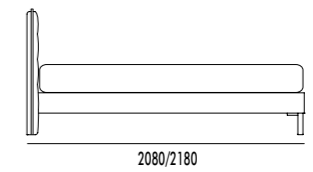

*structure and doors in POLVERE finish/
metal frame in POLVERE finish.*

LETTO STRIP
STRIP BED

letto imbottito in tessuto FLASH cod. 602/
ring H16 con piede in metallo finitura TITANIO.

upholstered bed in FLASH fabric, cod. 602/
H16 bed ring with metal feet in TITANIUM finish.