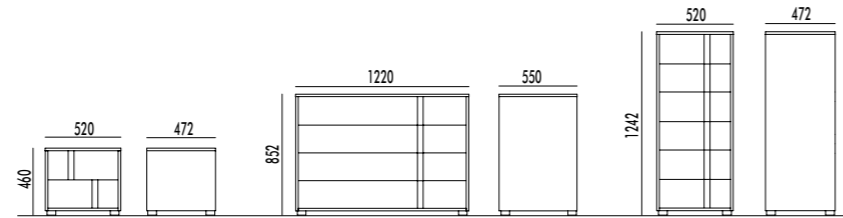

struttura finitura BIANCO/
frontali esterni finitura BIANCO/
frontali interni finitura BIANCO.

structure in WHITE finish/
external fronts in WHITE finish/
internal fronts in WHITE finish.

134

ARMADIO BATTENTE CON MANIGLIA WAVE
HINGED DOOR WARDROBE WITH WAVE HANDLE