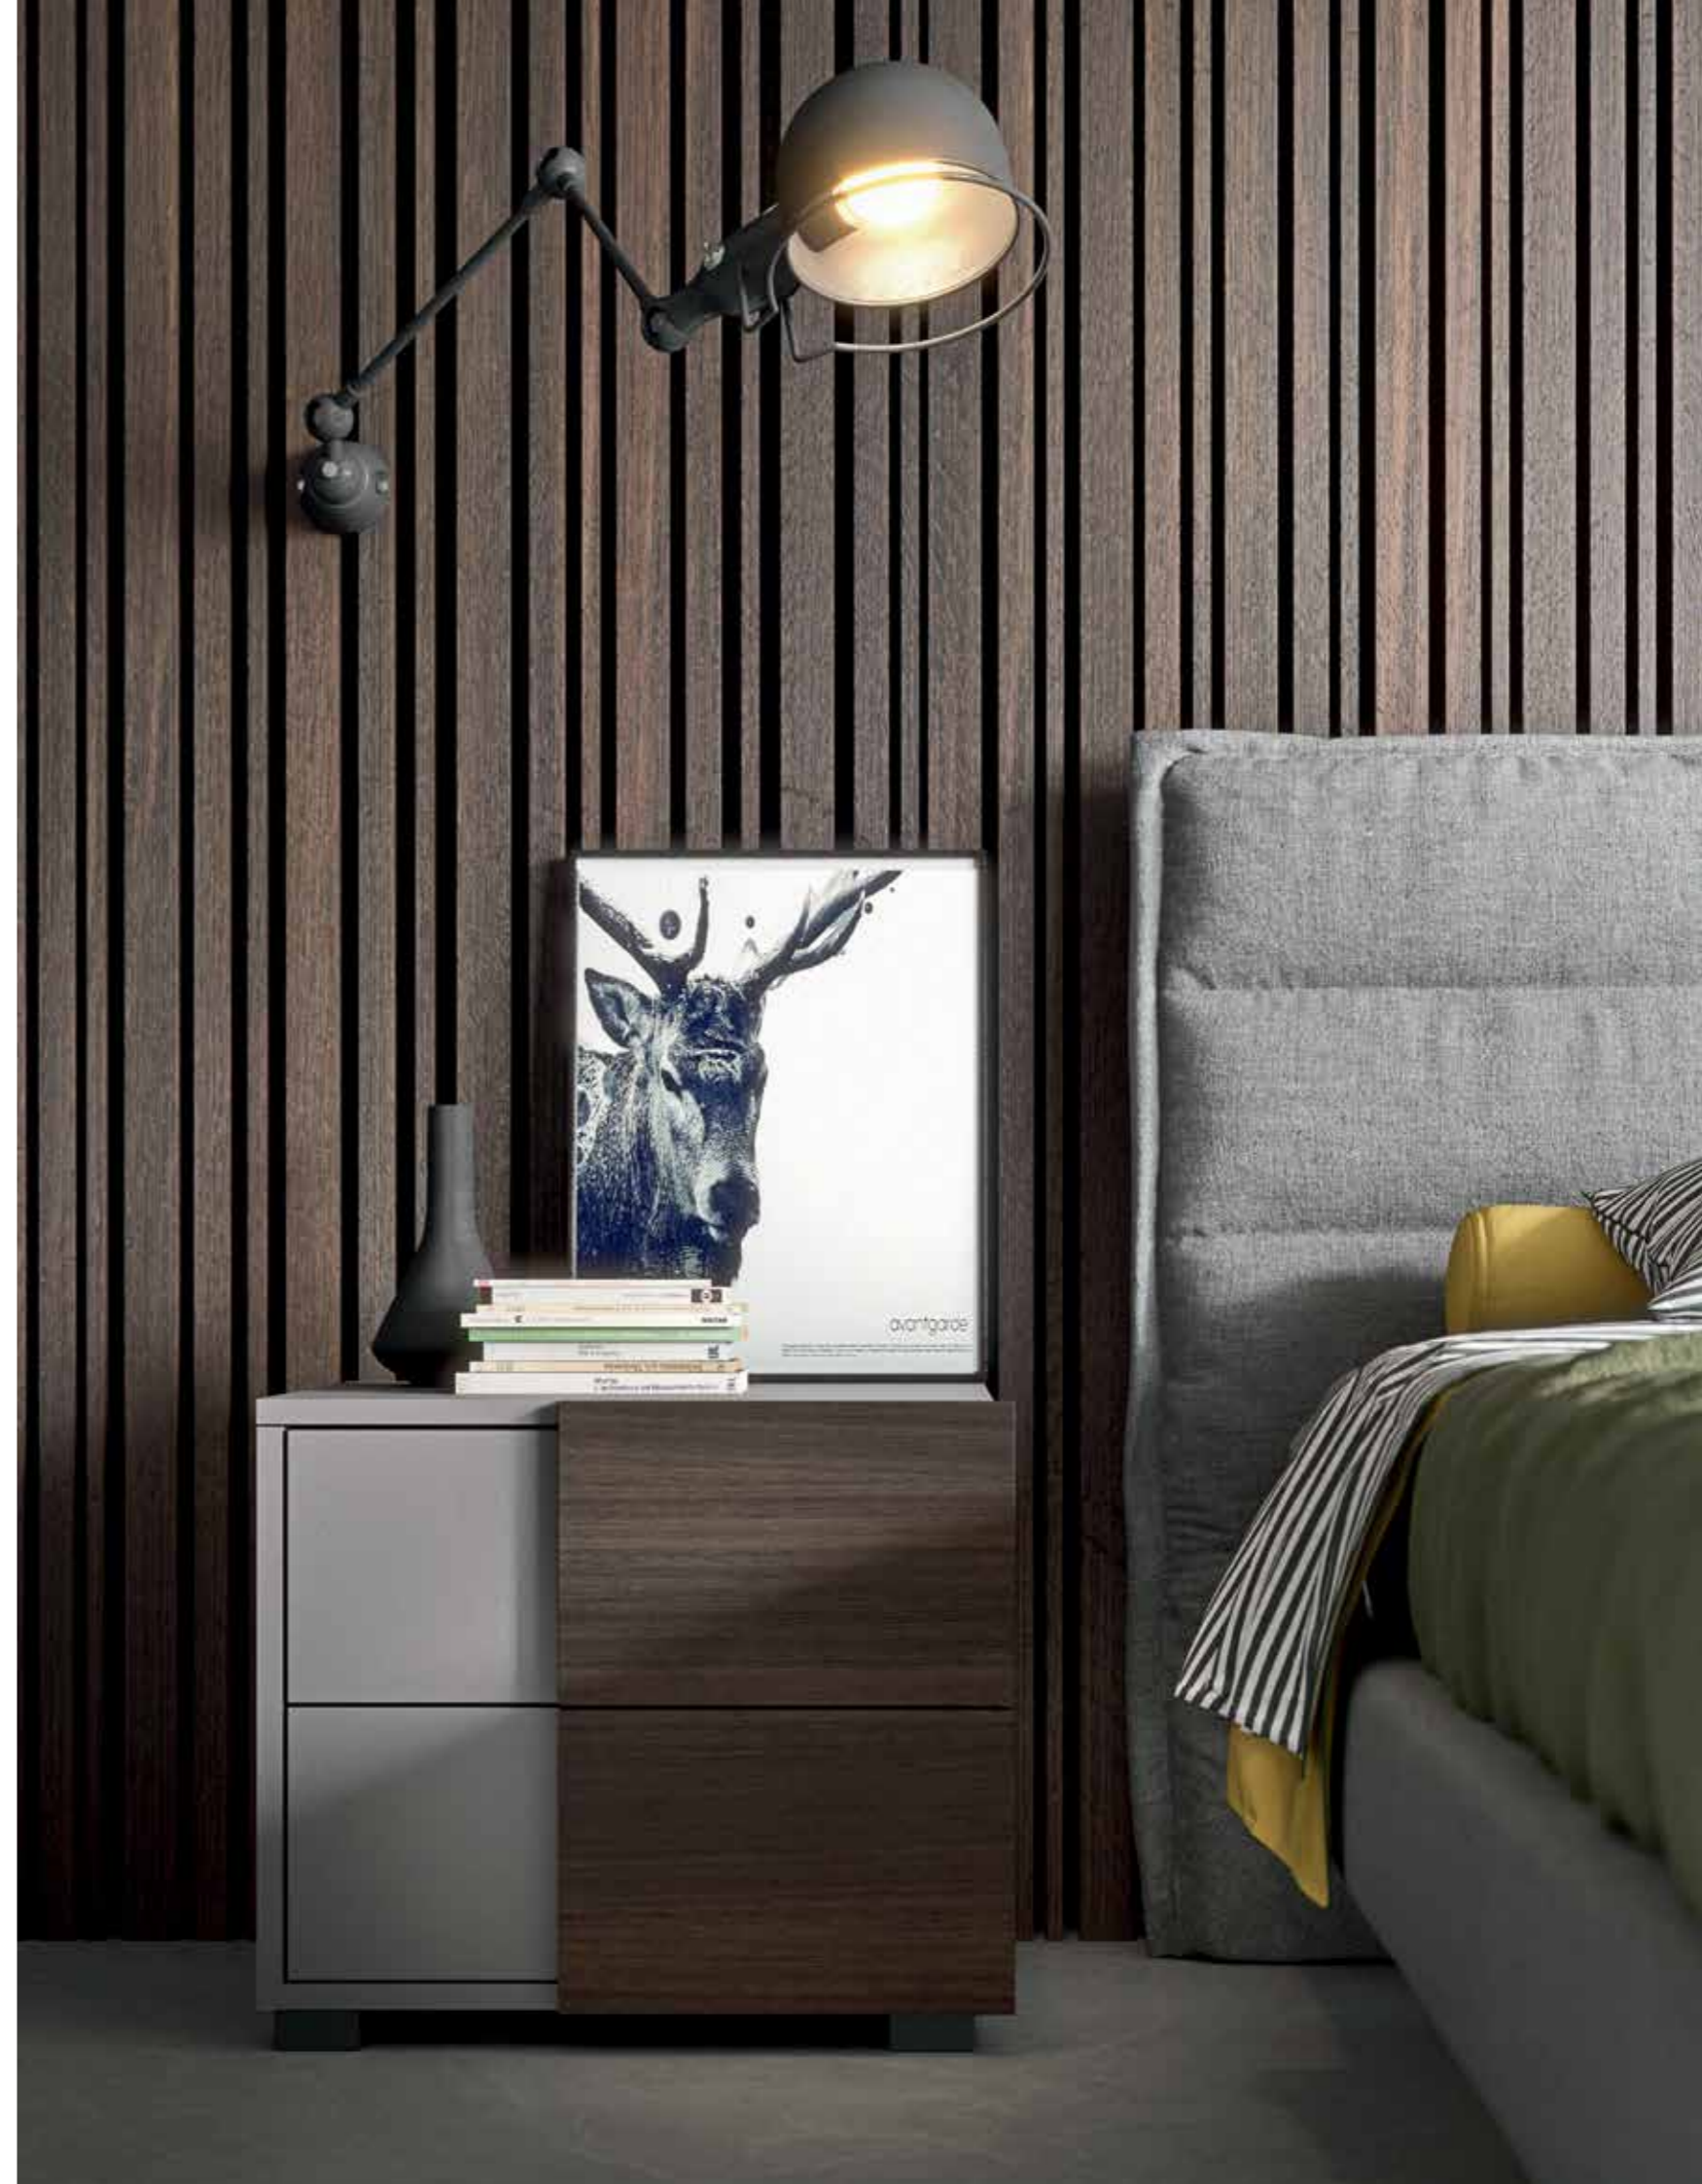

GRUPPO BACKGROUND
BACKGROUND CHESTS

struttura finitura ANTRACITE/
frontali finitura ANTRACITE e SMOKE.

structure in ANTHRACITE finish/
fronts in ANTHRACITE and SMOKE finishes.