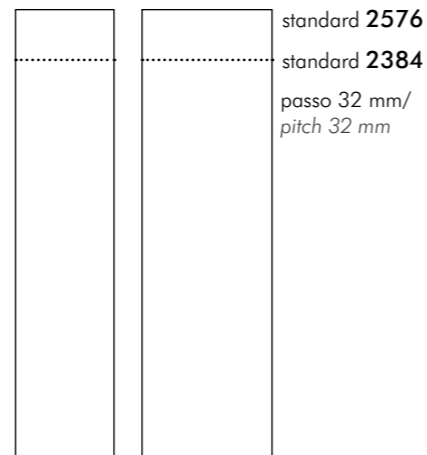

Inserto

Disponibile solo in versione SLIM.
Available only SLIM version.

Anta/Door:

- 8 Tinte Opache
- 8 Matt Finishes
- 8 Essenze
- 8 Wood Finishes
- 2 Decor Concrete e Gesso (solo per anta da 450)
- 2 Decors Concrete and Gesso (only on W450 mm door)

Maniglia/Handles:

- Nichel/Nichel
- Alluminio/Aluminium

*Posizionabile solo in orizzontale
*Can be positioned only horizontally

450 SLIM   600 SLIM