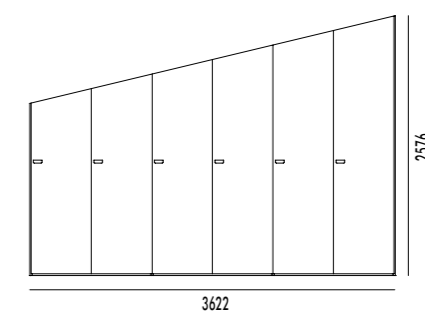

struttura finitura BIANCO/
frontali esterni finitura BIANCO/
frontali interni finitura BIANCO.

structure in WHITE finish/
external fronts in WHITE finish/
internal fronts in WHITE finish.

134

ARMADIO BATTENTE CON MANIGLIA WAVE
HINGED DOOR WARDROBE WITH WAVE HANDLE