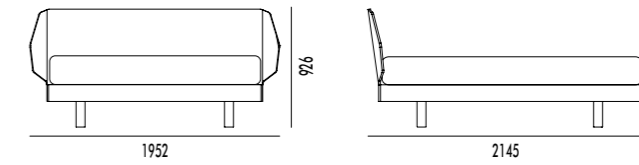

**LETTO COLONIALE
COLONIALE BED**

letto legno finitura BOSCO/
ring Lord finitura BOSCO.

wooden bed in BOSCO finish/
Lord bed ring in BOSCO finish.