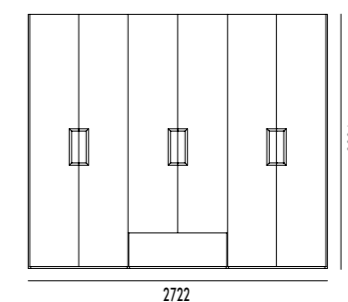

ARMADIO BATTENTE CON MANIGLIA TIME
HINGED DOOR WARDROBE WITH TIME HANDLE

struttura finitura BIANCO/
ante finitura BIANCO/
cassetti finitura BOSCO/
presa maniglia finitura ALLUMINIO.

structure in WHITE finish/
doors in WHITE finish/
drawer fronts in BOSCO finish/
handle in ALUMINIUM finish.