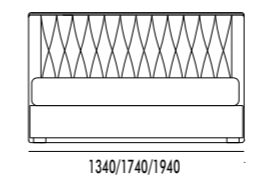

LETTO CLOE
CLOE BED

letto imbottito in ecopelle BLOOM GRIGIO cod. 04/
ring Light in ecopelle BLOOM GRIGIO cod. 04.

upholstered bed in BLOOM faux-leather, GREY cod. 04/
Light bed ring in BLOOM faux-leather, GREY cod. 04.