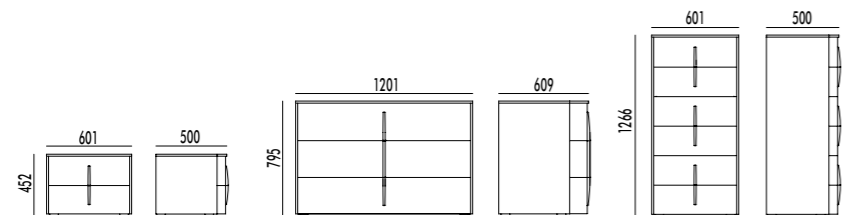

**GRUPPO BOW
BOW CHESTS**

struttura finitura BOSCO/
frontali finitura BOSCO/
maniglia finitura BOSCO.

structure in BOSCO finish/
fronts in BOSCO finish/
handle in BOSCO finish.