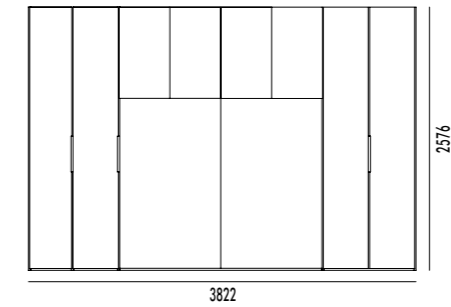

**ARMADIO BATTENTE A PONTE
CON MANIGLIA PLAY E LETTO LEGGO
HINGED DOOR WARDROBE WITH BRIDGING UNIT,
PLAY HANDLE AND LEGGO BED**

ante e struttura finitura BIANCO/
maniglia finitura TITANIO/
schienale ponte finitura CASHMERE/
letto LEGGO tessuto JOINT cod. 600.

structure and doors in WHITE finish/
handle in TITANIUM finish/
back panel in CASHMERE finish/
LEGGO bed in JOINT fabric, cod. 600.