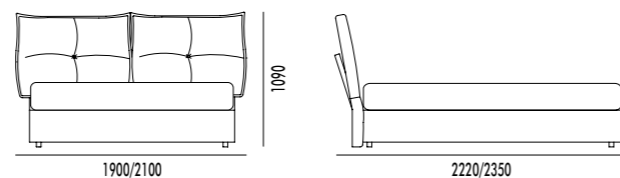

*structure and doors in PLATINO finish/
vertical handle in PLATINO finish.*

LETTO RAIN
RAIN BED

letto imbottito in tessuto EXCLUSIVE cod. 406/
ring H31 in tessuto EXCLUSIVE cod. 406.

*upholstered bed in Exclusive fabric, cod. 406/
H31 bed ring in Exclusive fabric, cod. 406.*