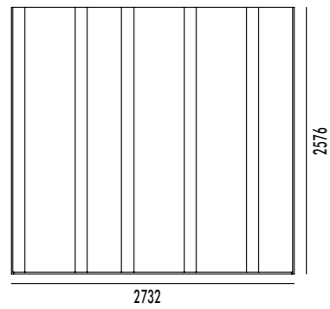

6

ARMADIO BATTENTE PLISSÉ
PLISSE' HINGED DOOR WARDROBE

ante e struttura finitura ANTRACITE/
inserto verticale finitura INDUSTRIAL.

door and structure in ANTHRACITE finish/
vertical profile in INDUSTRIAL finish.