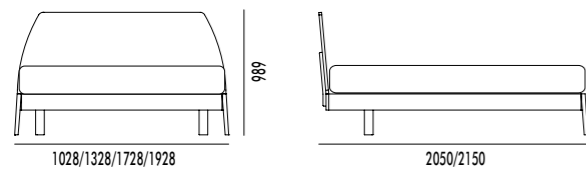

*doors and structure in SALICE CRETA finish/
 vertical handle in CRETA finish.*

LETTO VICO
VICO BED

*letto legno finitura SMOKE/
ring Accordo finitura SMOKE.*

*wooden bed in SMOKE finish/
Accordo bed ring in SMOKE finish.*