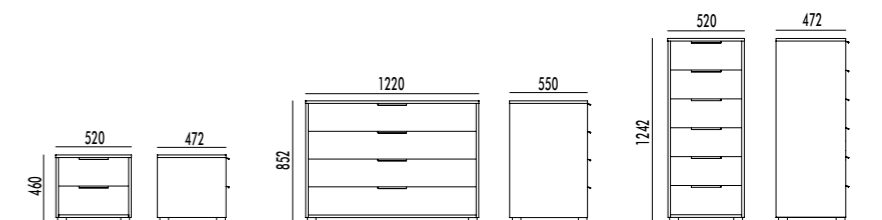

GRUPPO DRESS
DRESS CHESTS

struttura finitura MOON/
frontali finitura MOON/
maniglia finitura TITANIO.

structure in MOON finish/
fronts in MOON finish/
handle in TITANIUM finish.