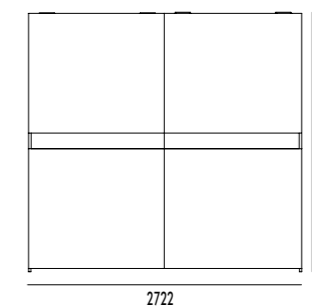

ARMADIO SCORREVOLE PARTITION
PARTITION SLIDING DOOR WARDROBE

ante e struttura finitura ANTRACITE/
inserto finitura MILD/
presa maniglia ANTRACITE.

structure and doors in ANTHRACITE finish/
fascia in MILD finish/
handle in ANTHRACITE finish.