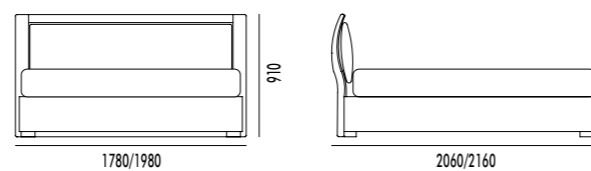

LETTO DRIVE
DRIVE BED

letto imbottito in ecopelle Bloom GRIGIO cod. 04/
ring Gran Prince in ecopelle BLOOM GRIGIO cod. 04.

upholstered bed in Bloom faux-leather, GREY cod. 04/
Grand Prince bed ring in Bloom faux-leather, GREY cod. 04.

42