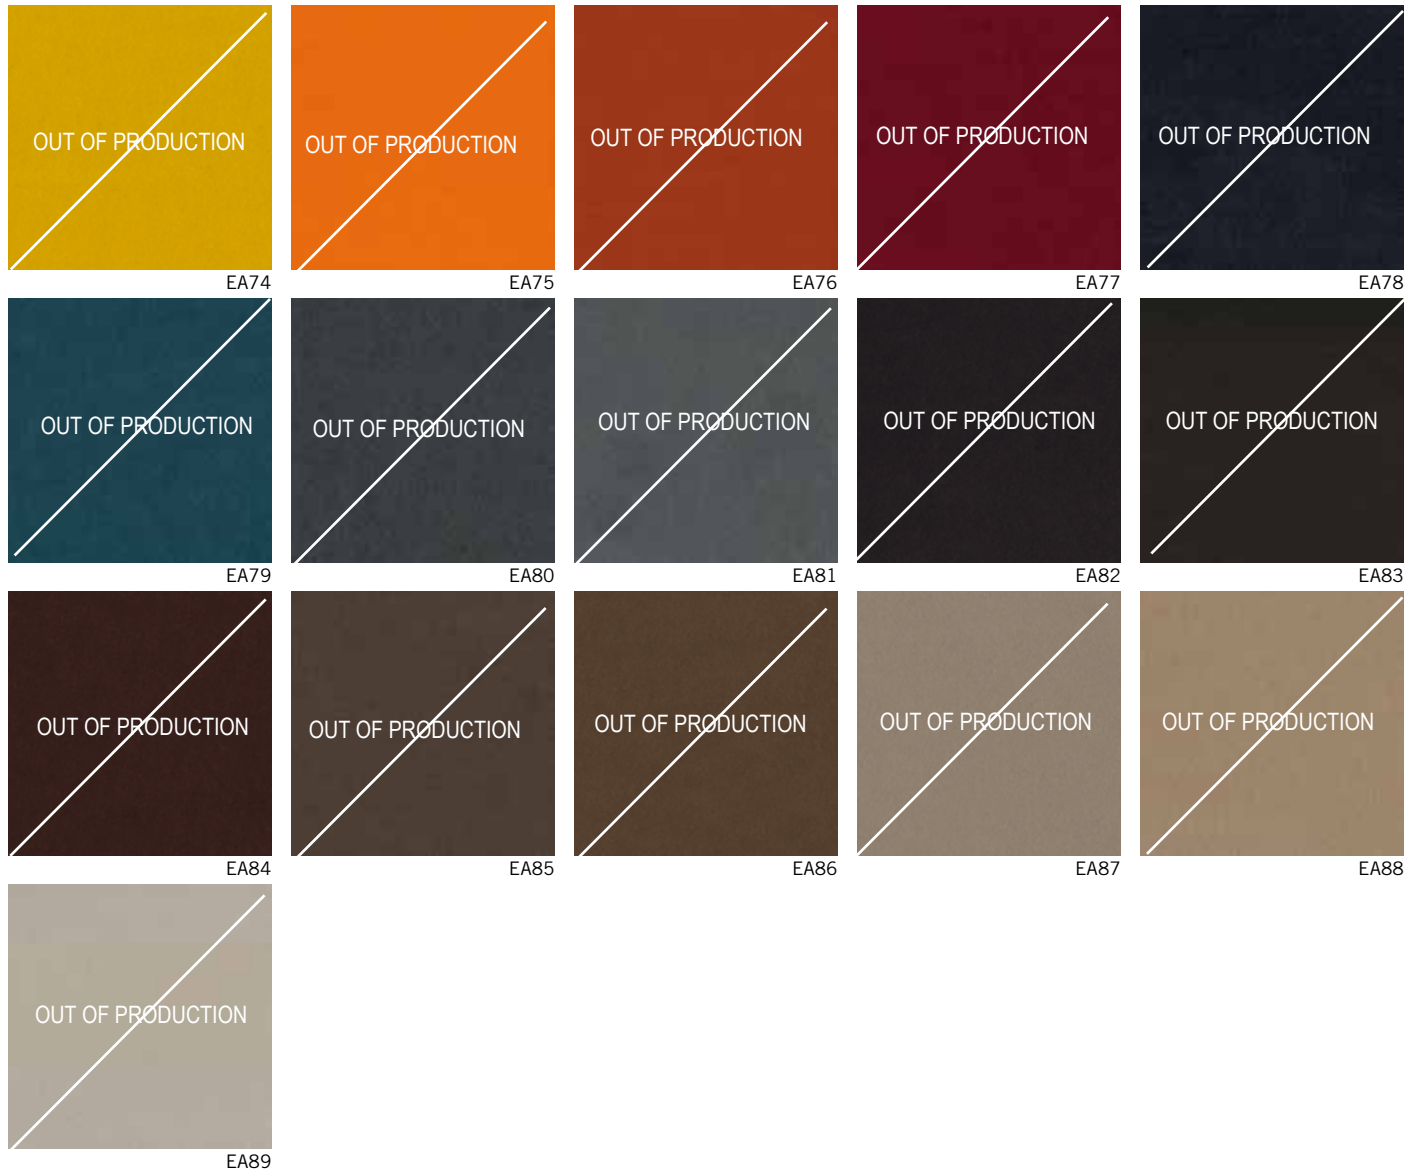

E54

E55

E56

E57

MATERIALS 2

Microfibre - New Look

Category: *Class / Extra*

Composition: *55% polyester, 31% acrylic, 14% polyamide*