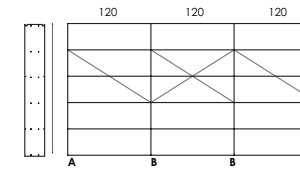

COMPOSIZIONE 5
COMPOSITION 5
362 x 30 x h 200 cm
142" x 12" x h 79"