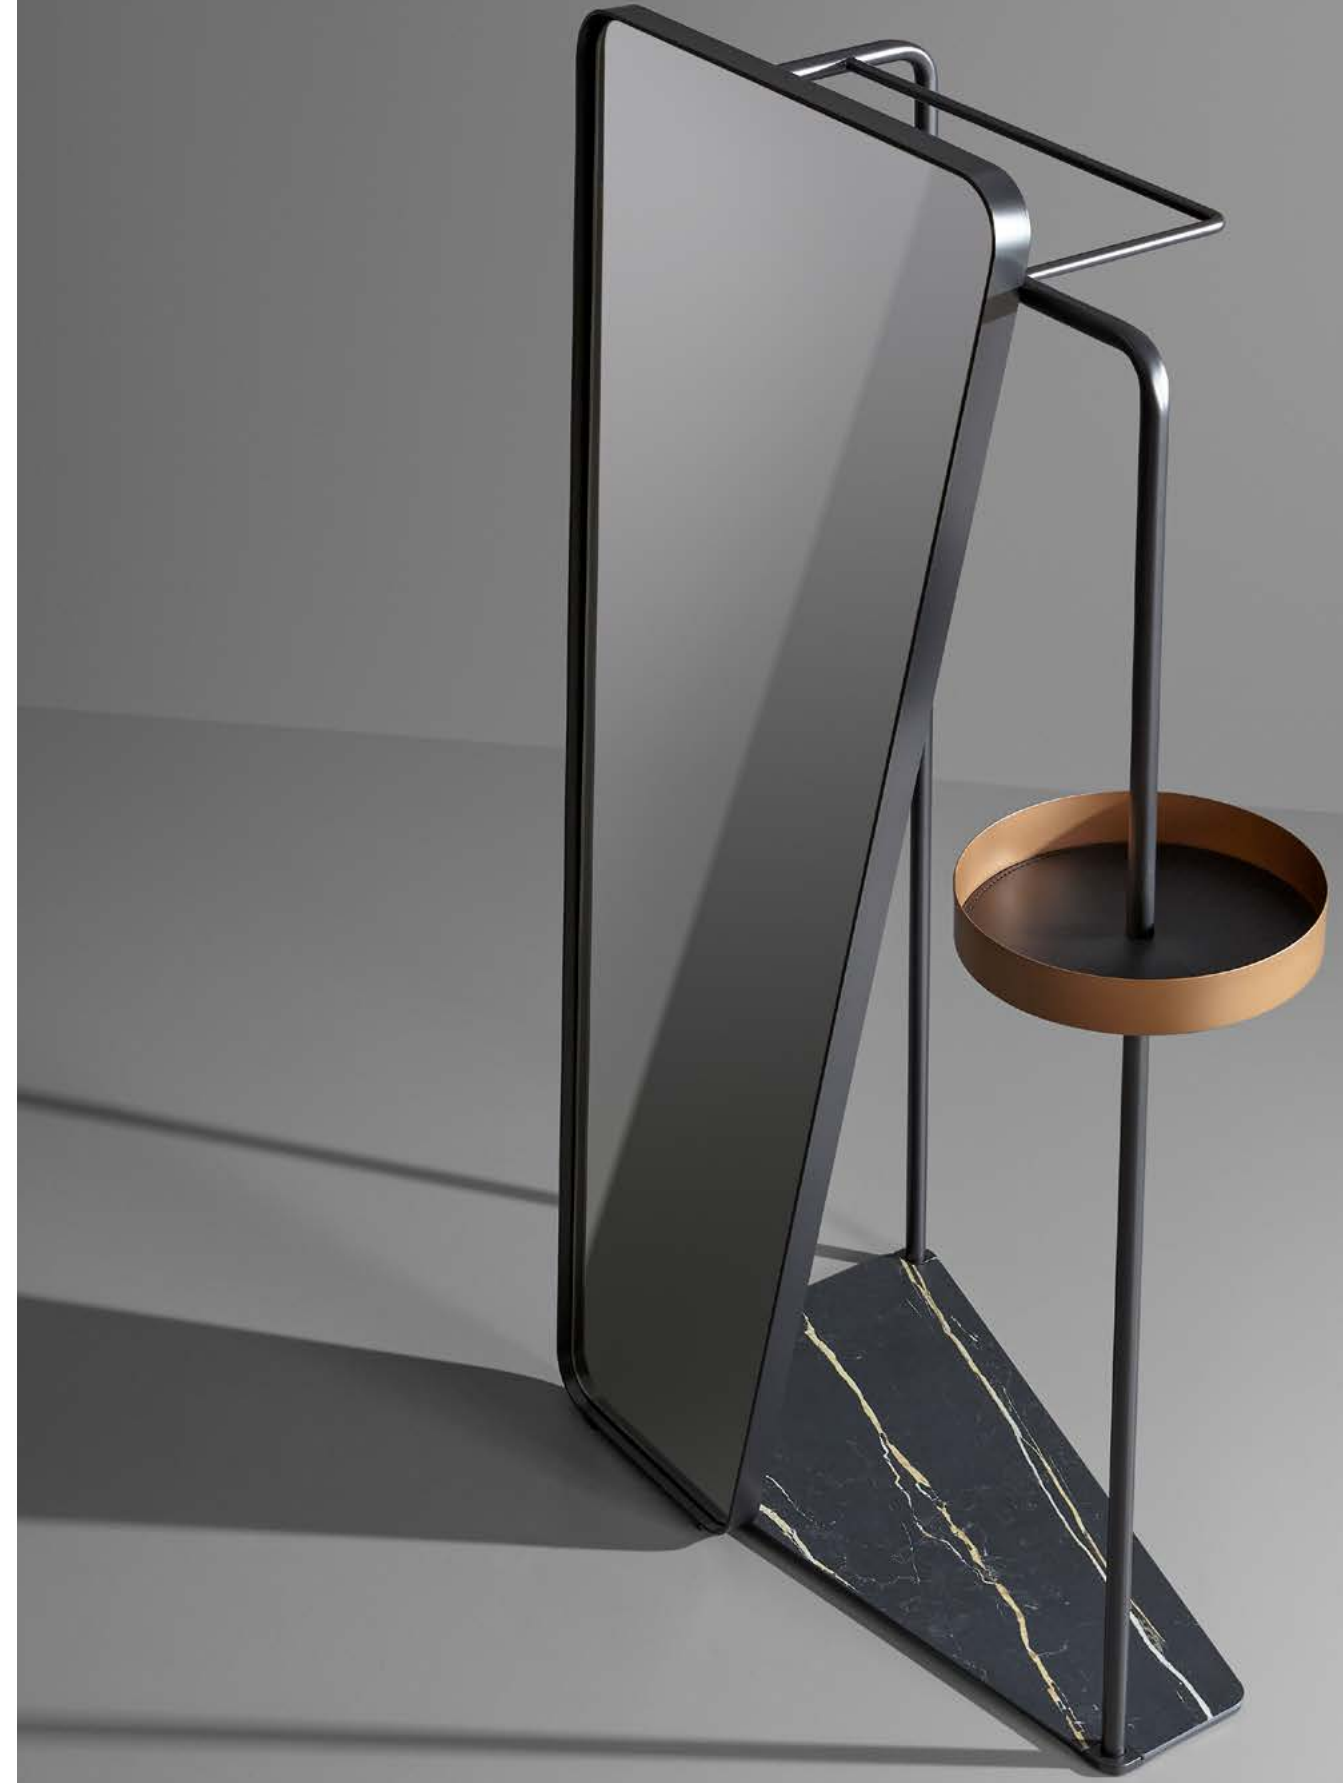

ASIA home office
design Codato e Trevisiol

BON TON sospensione/suspension
Studio Team Design

ASIA vanity
design Codato e Trevisiol

Servomuto / Valet stands

SALOMÉ servomuto/valet stand
design Mauro Lipparini