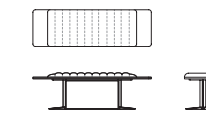

DISEGNI - DRAWINGS

MISURE - SIZE

NELSON PANCA
NELSON BENCH
145 x 45 x h 44 cm
57" x 18" x h 17"

RIVESTIMENTO

Tessuto

COVER

Fabric

PIANO

Legno impiallacciato
Noce Canaletto

BASE

Metallo Plus
Bronzo

TOP

Veneered wood
Canaletto walnut

BASE

Plus metal
Bronze

PAG. 210-211

Nelson panca - rivestimento in tessuto SP45, seduta legno noce Canaletto, base metallo bronzo / Nelson bench - upholstered in SP45 fabric, Canaletto walnut seat, bronze metal base