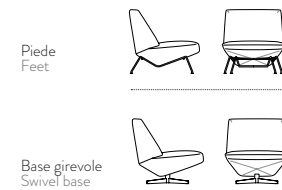

SLEEK

DISEGNI - DRAWINGS

MISURE - SIZE

74 x 84 x h 76 cm
29" x 33" x h 30"

74 x 84 x h 76 cm
29" x 33" x h 30"

RIVESTIMENTO

Tessuto
Ecopelle
Ecopelle vintage
Pelle

COVER