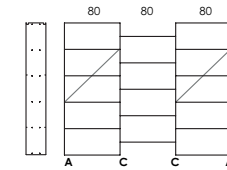

COMPOSIZIONE 4
COMPOSITION 4
242 x 30 x h 200 cm
95" x 12" x h 79"