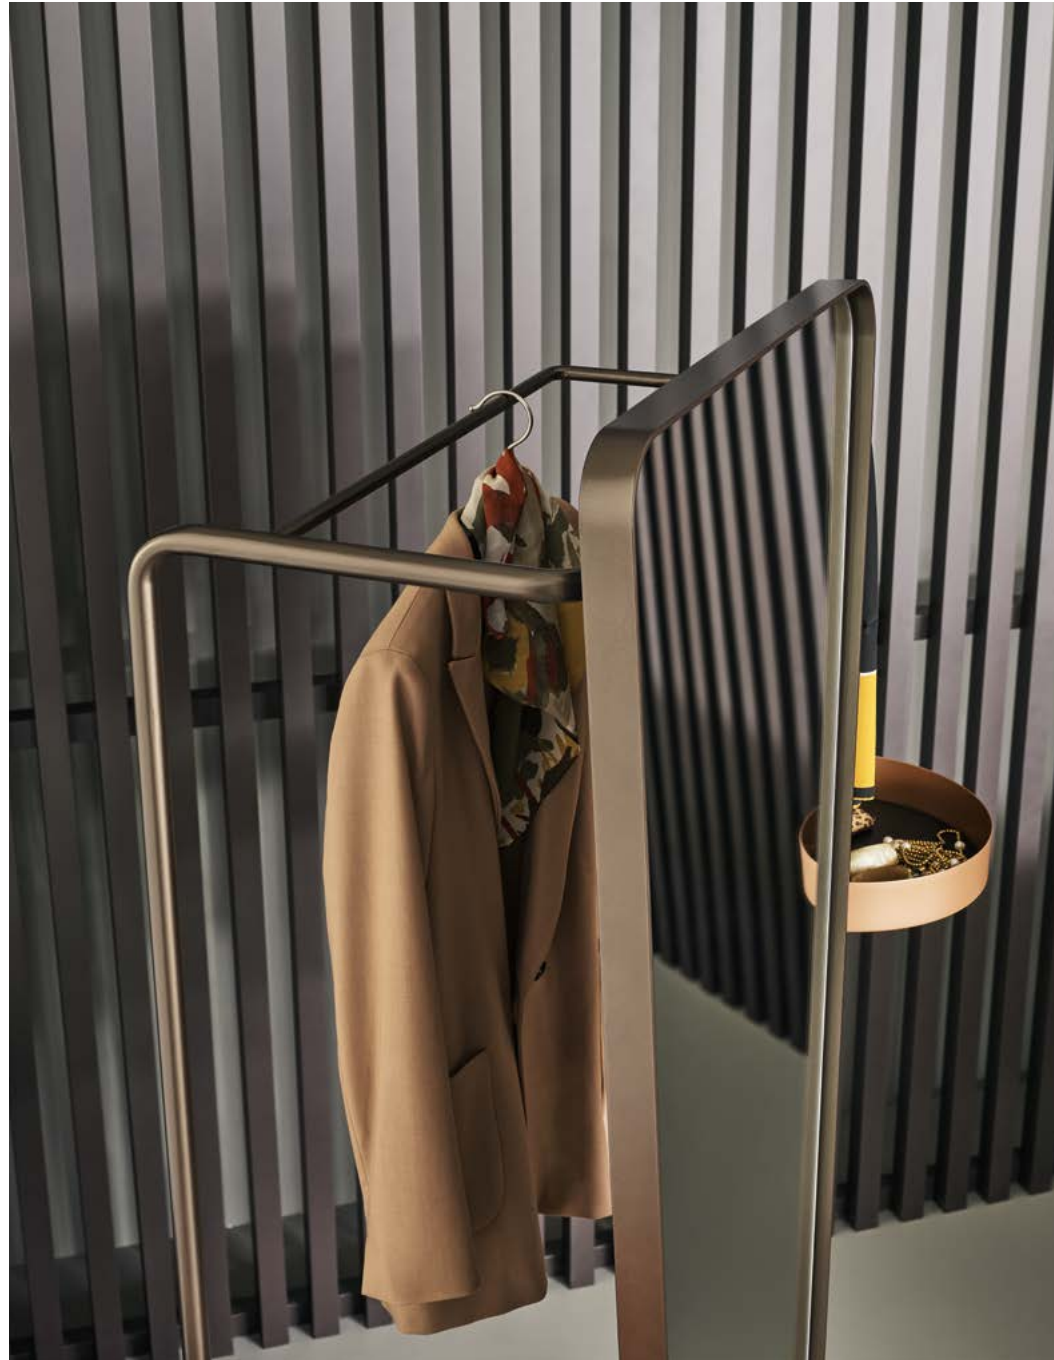

ASIA home office
design Codato e Trevisiol

BON TON sospensione/suspension
Studio Team Design

ASIA vanity
design Codato e Trevisiol

Servomuto / Valet stands

SALOMÉ servomuto/valet stand
design Mauro Lipparini