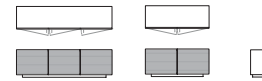

RULER

DISEGNI - DRAWINGS

Piede
Feet

MISURE - SIZE

RULER 208
208 x 50 x h 74 cm
82" x 20" x h 29"

RULER 138
138 x 50 x h 74 cm
54" x 20" x h 29"

Base a zoccolo
Plinth base

RULER 208
208 x 50 x h 60 cm
82" x 20" x h 24"