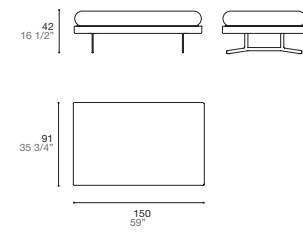

Sofas

Left or Right facing end units

Left or Right facing chaise lounge

Left or Right facing lounge units

Central modules

Armchairs

Ottoman

Sofa with Copenaghen decorative cushions

Left or Right facing end units

Left or Right facing chaise lounge

Left or Right facing lounge units

Central modules