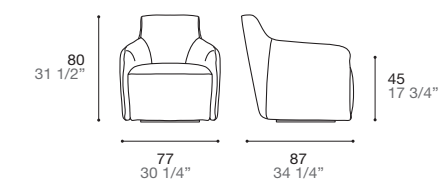

Padded armchair with removable cover (not leather) and swivel base. **JETB**