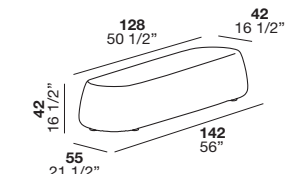

Upholstered footstool (surcharge for removable cover-only fabrics) **PUFB**