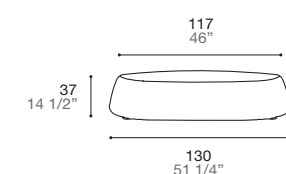

Upholstered footstool (surcharge for removable cover-only fabrics) **PUFM**