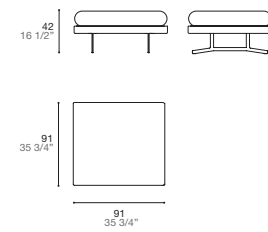

Sofas

Left or Right facing end units

Left or Right facing chaise lounge

Left or Right facing lounge units

Central modules

Armchairs

Ottoman

Sofa with Copenaghen decorative cushions

Left or Right facing end units

Left or Right facing chaise lounge

Left or Right facing lounge units

Central modules