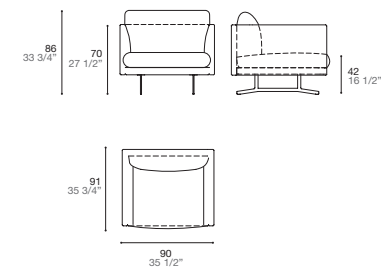

Sofas

Left or Right facing end units

Left or Right facing chaise lounge

Left or Right facing lounge units

Central modules

Armchairs

Ottoman

Sofa with Copenaghen decorative cushions

Left or Right facing end units

Left or Right facing chaise lounge

Left or Right facing lounge units

Central modules