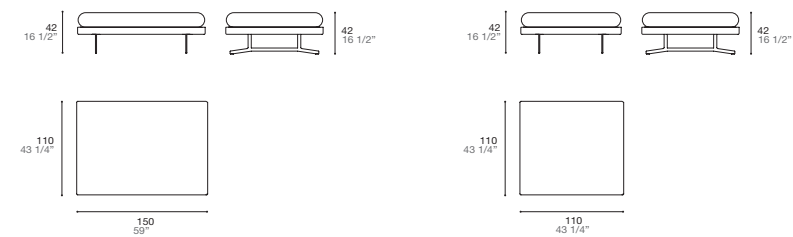

Sofas

Sofas for LF or RF corner (see example on previous page)

LF or RF end units

LF or RF chaise longue

LF or RF lounge end units

Central units

Footstool

Sofa with Copenhagen decorative cushions

Sofas for LF or RF corner (see example on previous page)

LF or RF end units

LF or RF chaise longue

LF or RF lounge end units

Central units