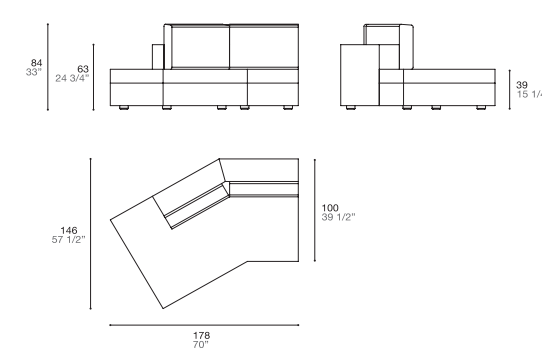

LF or RF angled lounge end units