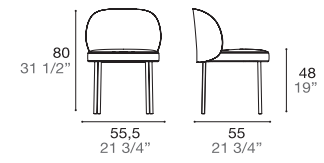

RAKU COLLECTION

Design Gordon Guillaumier

Chair with metal frame, padded seat and back (non-removable cover). **RAKU1**