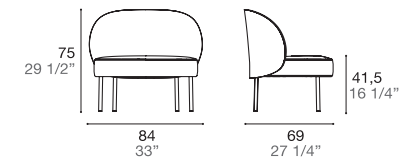

Armchair with metal frame, padded seat and back (non-removable cover). **RAKU2**