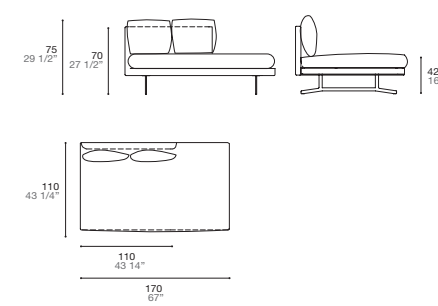

LF or RF lounge end units