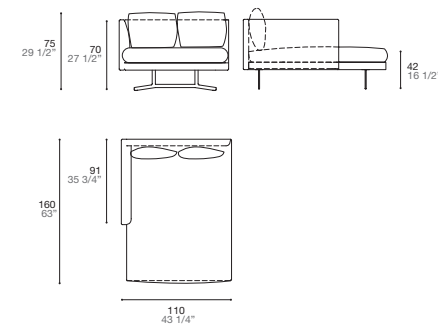

Left or Right facing chaise lounge