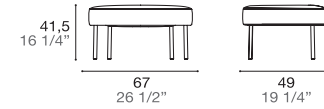

Footstool with metal frame and padded seat (non-removable cover). **RAKU3**