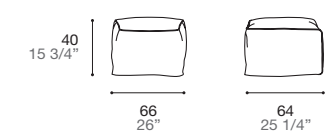

RAKU COLLECTION

Design Gordon Guillaumier

Armrest available in Fashion Wood and matt lacquered oak. Please specify the desired finish when ordering.

JET SET ARMCHAIR

Padded ottoman with removable cover (not leather). **JET1**

OLIVIA ARMCHAIR AND FOOTSTOOL

Design Bruna Vaccher

DENNY POUF