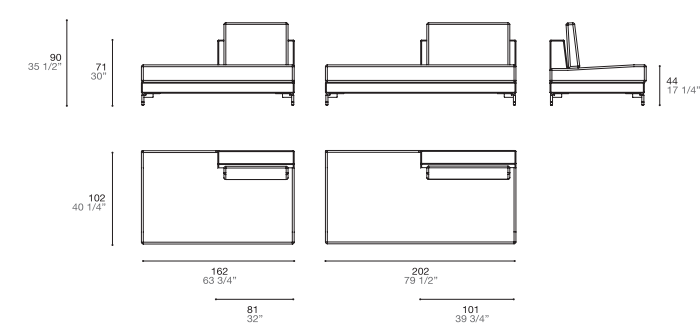

LF or RF lounge end units