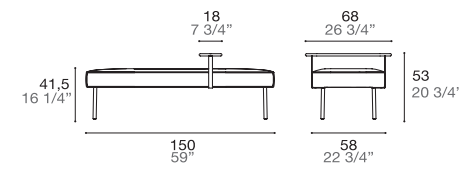

Bench with armrest, metal frame and padded seat (non-removable cover). **RAKU6**