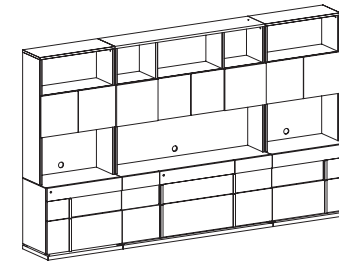

LIBRARY COMPOSITION 2 PJMN0801

inch W 142" D 21" H 84"
cm L 359,6 P 52,7 H 213,4
Crts 11 kg 446 m³ 2,482