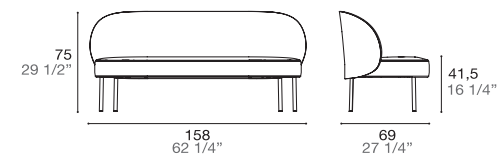

Bench with metal frame and padded seat (non-removable cover). **RAKU5**

Small sofa with metal frame, and padded seat and back (non-removable cover). **RAKU4**