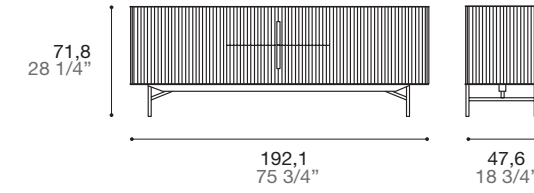

Marble or stone top
Body in Walnut tinted ash
Base and handles in textured "Elettrocol" painted metal

2-door sideboard with 2 drawers PSD500

Table RIG001

Top in textured "Elettrocol" painted metal
Body in Walnut tinted ash
Base and handles in textured "Elettrocol" painted metal

2-door sideboard with 2 drawers PSD501

Table RIG002