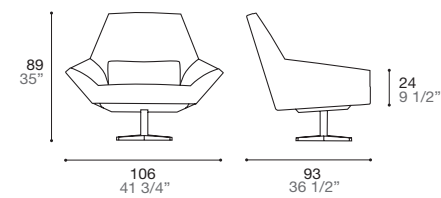

DENNY POUF

Upholstered armchair (upholstery not removable) with lower-back cushion and metal swivel base. **OLI1**