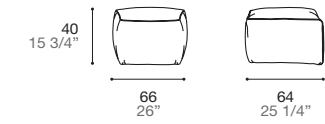

Padded ottoman with removable cover and valance. **JET2**

Padded ottoman with removable cover (not leather). **JET1**