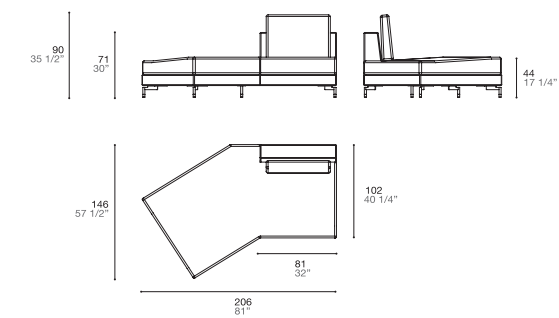

LF or RF angled lounge end units