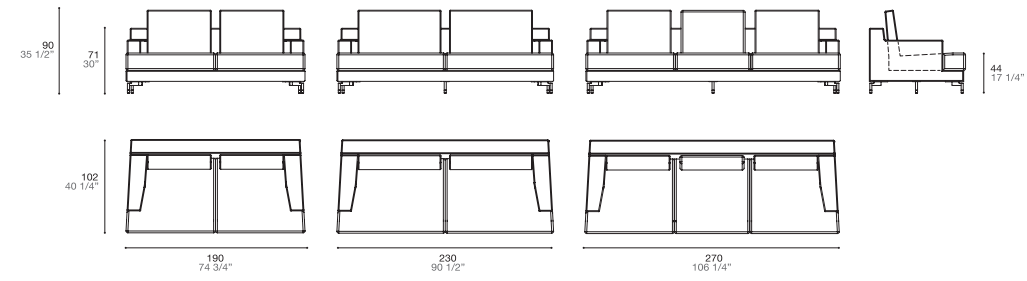

Sofas

LF or RF end units

Central units

LF or RF corner unit

LF or RF lounge end units

LF or RF angled lounge end units

LF or RF chaise longue

Footstool