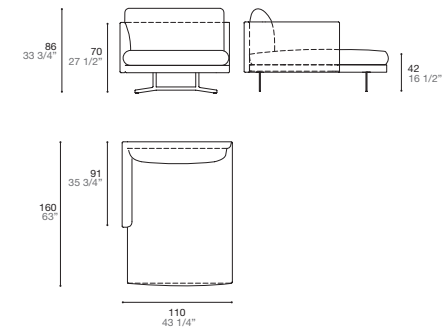

Left or Right facing chaise lounge