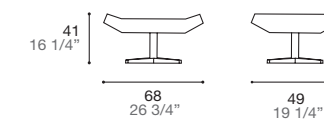

Padded footstool without removable cover with a metal swivel base. **OLI2**