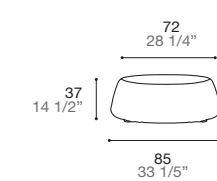

Upholstered footstool (surcharge for removable cover-only fabrics) **PUFG**