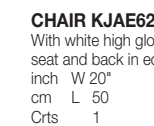

CHAIR KJAE621

With white high gloss structure,
seat and back in ecoleather
inch W 20" D 24" H 43"
cm L 50 P 60 H₁₀₈
Crts 1 kg 13 m³ 0,43