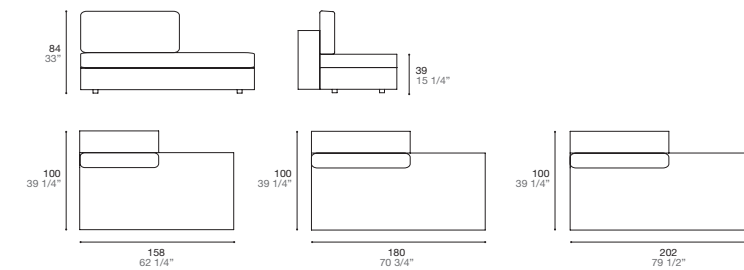

Left or Right facing lounge units