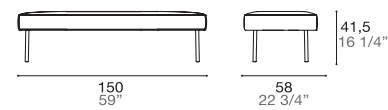

RAKU COLLECTION

Design Gordon Guillaumier

Armrest available in Fashion Wood and matt lacquered oak. Please specify the desired finish when ordering.

JET SET ARMCHAIR

Padded ottoman with removable cover (not leather). **JET1**

OLIVIA ARMCHAIR AND FOOTSTOOL

Design Bruna Vaccher

DENNY POUF