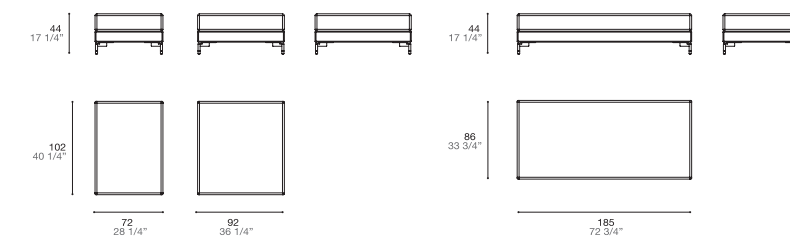

Sofas

LF or RF end units

Central units

LF or RF corner unit

LF or RF lounge end units

LF or RF angled lounge end units

LF or RF chaise longue

Footstool