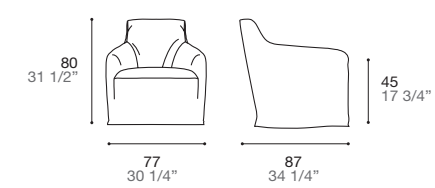

Padded armchair with removable cover and valance. **JETG**