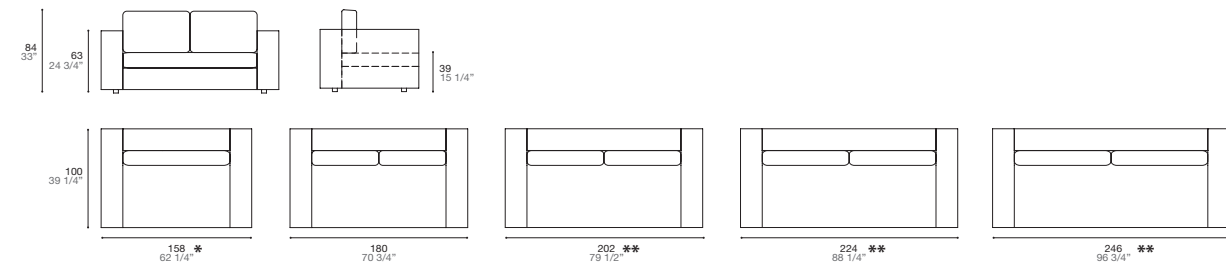

Sofas sizes available

* Available with reclining back

** Available with 2 reclining backs