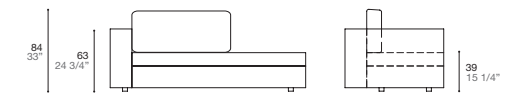

Left or Right facing lounge units