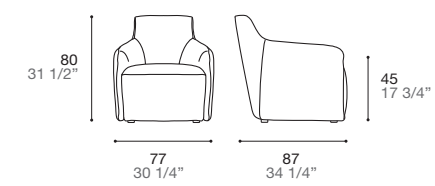

JET SET ARMCHAIR

Padded armchair with removable cover (not leather) and feet. **JETP**