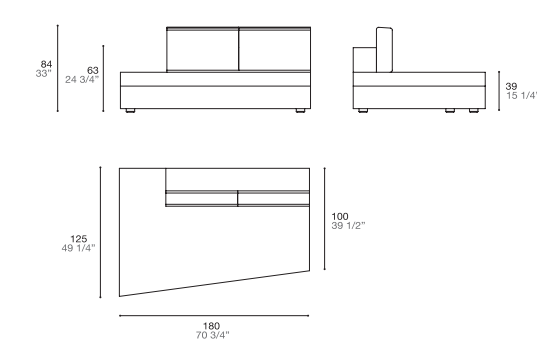

LF or RF angled end units