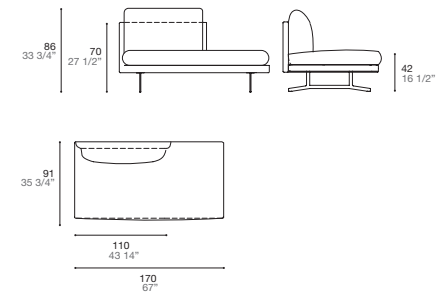

Left or Right facing lounge units