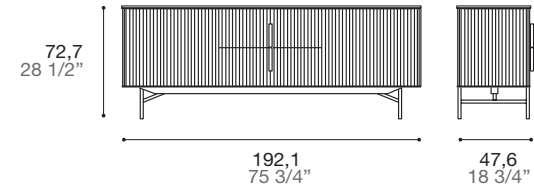

Marble or stone top
Body in Walnut tinted ash
Base and handles in textured "Elettrocol" painted metal

2-door sideboard with 2 drawers PSD500

Table RIG001

Top in textured "Elettrocol" painted metal
Body in Walnut tinted ash
Base and handles in textured "Elettrocol" painted metal

2-door sideboard with 2 drawers PSD501

Table RIG002