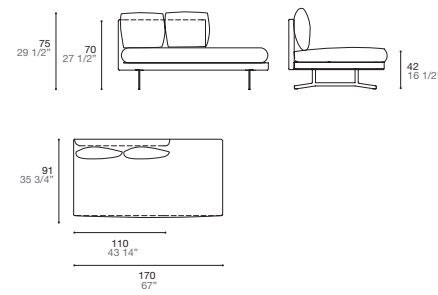

Left or Right facing lounge units