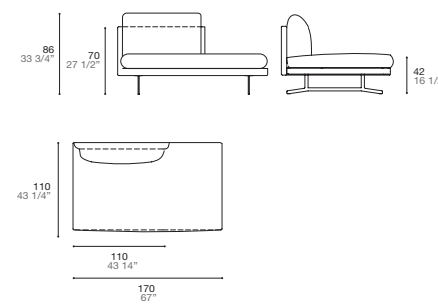

LF or RF lounge end units