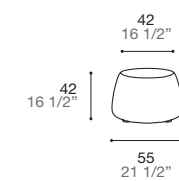

Upholstered footstool (surcharge for removable cover-only fabrics) **PUFP**