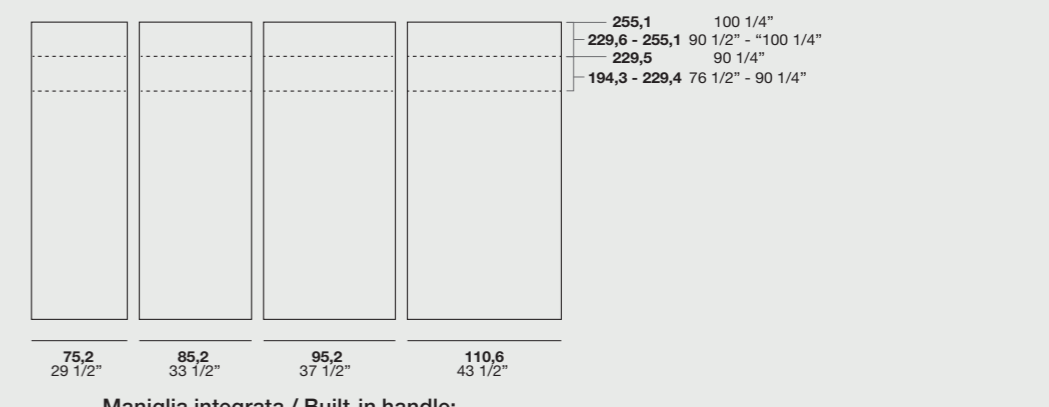

Go Up

Apertura scorrevole /Sliding opening

Finiture frontale /Front finishes:

- Nobilitato Liscio / Smooth surfaced
- Nobilitato Olmo / Elm surfaced
- Nobilitato Rovere / Oak surfaced
- Nobilitato Quercia / Quercia surfaced
- Nobilitato Concrete Bronzo / Bronzo concrete surfaced
- Nobilitato Metal Smoke /Metal smoke surfaced
- Nobilitato Rasato / Stucco look surfaced
- Nobilitato Gurè / Gurè surfaced
- Laccati Opachi Base / Basic matt lacquereds
- Laccati Opachi / Matt lacquereds
- Nobilitati Roveri Laccati Opachi / Matt lacquered surfaced oak
- Specchio / Mirror
- Specchio Grigio / Grigio mirror
- Vetri Lucidi / High gloss glass
- Vetri Acidati / Etched glass
- Vetri Acidati Serigrafati / Silk-screen printed glass

Maniglia integrata / Built-in handle:

- Verniciato Bianco / Painted bianco
- Verniciato Titanio / Painted titanio
- Laccati Opachi / Matt lacquereds