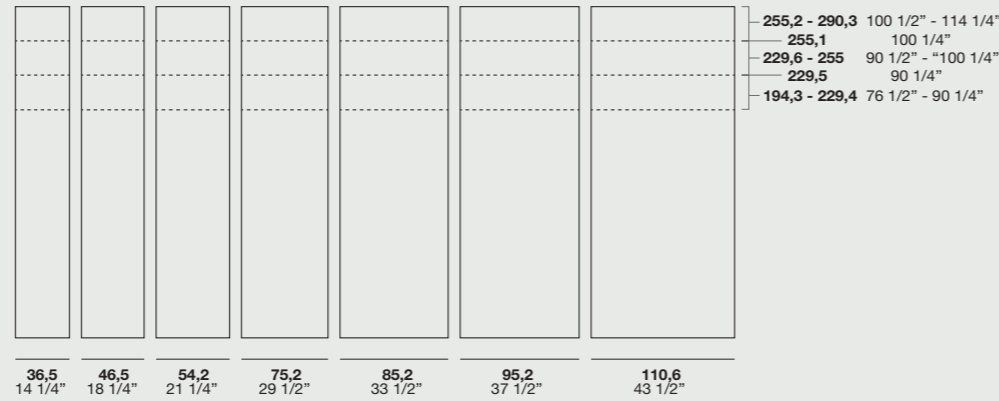

Go

Apertura battente /Swinging opening

Finiture frontale /Front finishes:

- Nobilitato Liscio / Smooth surfaced
- Nobilitato Olmo / Elm surfaced
- Nobilitato Rovere / Oak surfaced
- Nobilitato Quercia / Quercia surfaced
- Nobilitato Concrete Bronzo / Bronzo concrete surfaced
- Nobilitato Metal Smoke / Metal smoke surfaced
- Nobilitato Rasato / Stucco look surfaced
- Nobilitato Gurè / Gurè surfaced
- Laccati Opachi Base / Basic matt lacquereds
- Laccati Opachi / Matt lacquereds
- Nobilitati Roveri Laccati Opachi / Matt lacquered surfaced oak

Maniglie integrata / Built-in handle:

- Verniciato Bianco / Painted bianco
- Verniciato Titanio / Painted titanio
- Laccati Opachi / Matt lacquereds
- Finitura Ottone / Brass finish