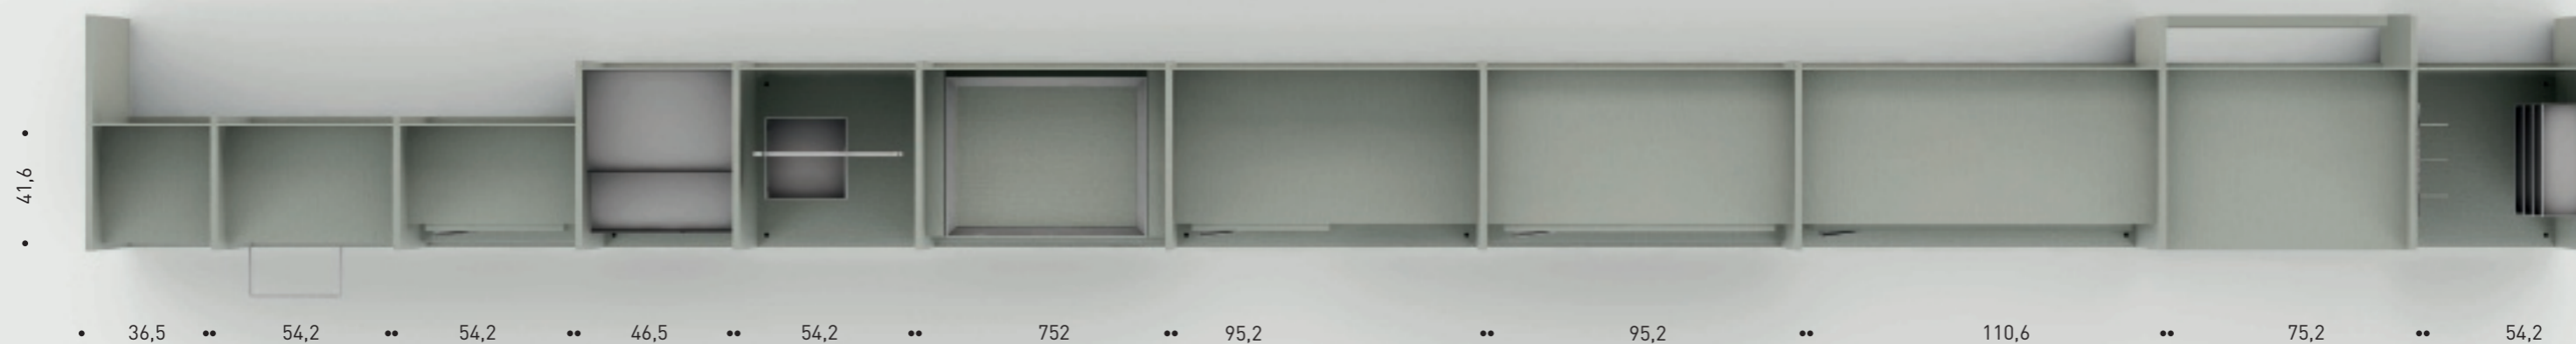

• 41,6 •

• 36,5 ••

• 54,2 ••

• 54,2 ••

• 46,5 ••

• 54,2 ••

• 75,2 ••

• 95,2 ••

• 95,2 ••

• 110,6 ••

• 75,2 ••

• 54,2 ••

• 59 •

• 73 •