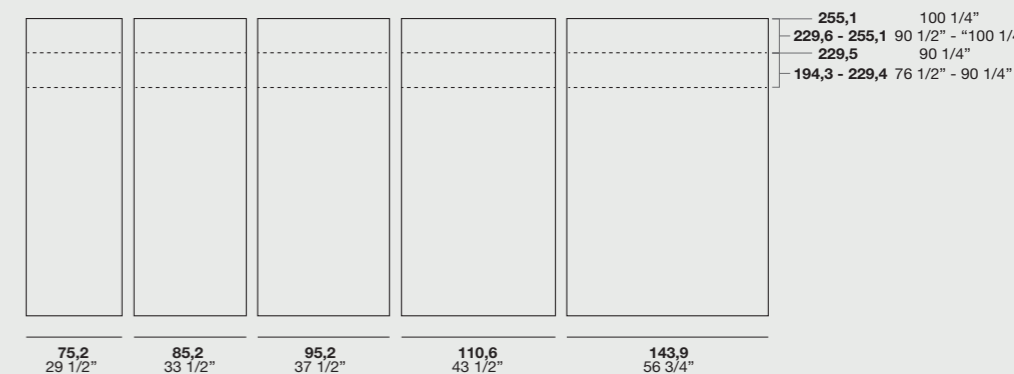

Maniglie disponibili /Handles available:

Push-Pull
Hobby
Barra
Ellie
Z
Ponte
Katy
Katy T
Rev

Even

Apertura scorrevole /Sliding opening

Finiture frontale /Front finishes:

Nobilitato Liscio / Smooth surfaced
Nobilitato Olmo / Elm surfaced
Nobilitato Rovere / Oak surfaced
Nobilitato Quercia / Quercia surfaced
Nobilitato Concrete Bronzo / Bronzo concrete surfaced
Nobilitato Metal Smoke /Metal smoke surfaced
Nobilitato Rasato / Stucco look surfaced
Nobilitato Gurè / Gurè surfaced
Laccati Opachi Base / Basic matt lacquered
Laccati Opachi / Matt lacquered
Nobilitati Roveri Laccati Opachi / Matt lacquered surfaced oak