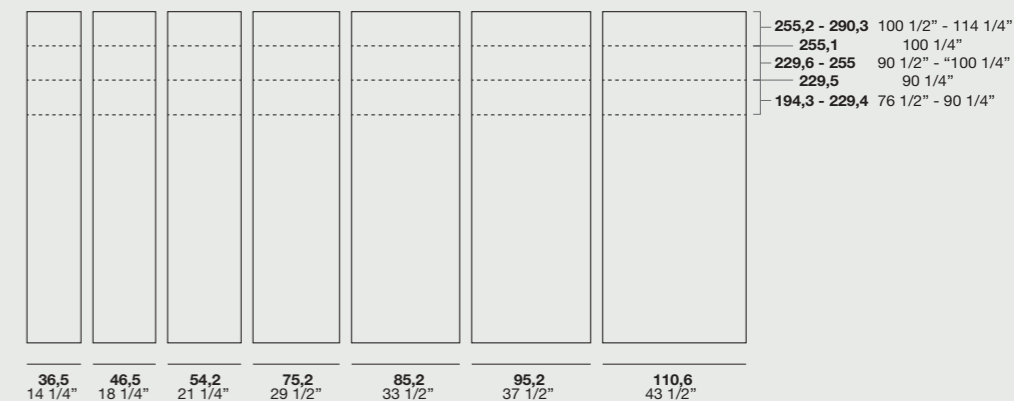

ANTE Doors / Puertas / Portes / Türen / Створки

Even

Apertura battente /Swinging opening

Finiture frontale /Front finishes:

Nobilitato Liscio / Smooth surfaced
Nobilitato Olmo / Elm surfaced
Nobilitato Rovere / Oak surfaced
Nobilitato Quercia / Quercia surfaced
Nobilitato Concrete Bronzo / Bronzo concrete surfaced
Nobilitato Metal Smoke /Metal smoke surfaced
Nobilitato Rasato / Stucco look surfaced
Nobilitato Gurè / Gurè surfaced
Laccati Opachi Base / Basic matt lacquered
Laccati Opachi / Matt lacquered
Nobilitati Roveri Laccati Opachi / Matt lacquered surfaced oak

Maniglie disponibili /Handles available:

Push-Pull
Hobby
Barra
Ellie
Z
Ponte
Katy
Katy T
Rev