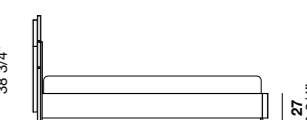

214 / 218,5 / 231,5
84 1/4" - 86" - 91 1/4"

Skip letto/bed .....L198 P214 H98,2 | Hobby comodino/night stand L55,7 P44 H42
Hit tavolino/occasional table L38 P38,6 H50