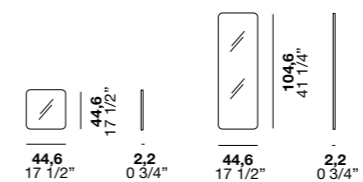

Quadrata / Rettangolare

design R.D.A.

Materiali e finiture

Specchio

-

Materials and finishes

Mirrors

-

Materiales y acabados

Espejo

-

Matériaux et finitions

Miroir

-

Materialien und Ausführungen

Spiegel

-

Материалы и варианты отделки

Зеркало