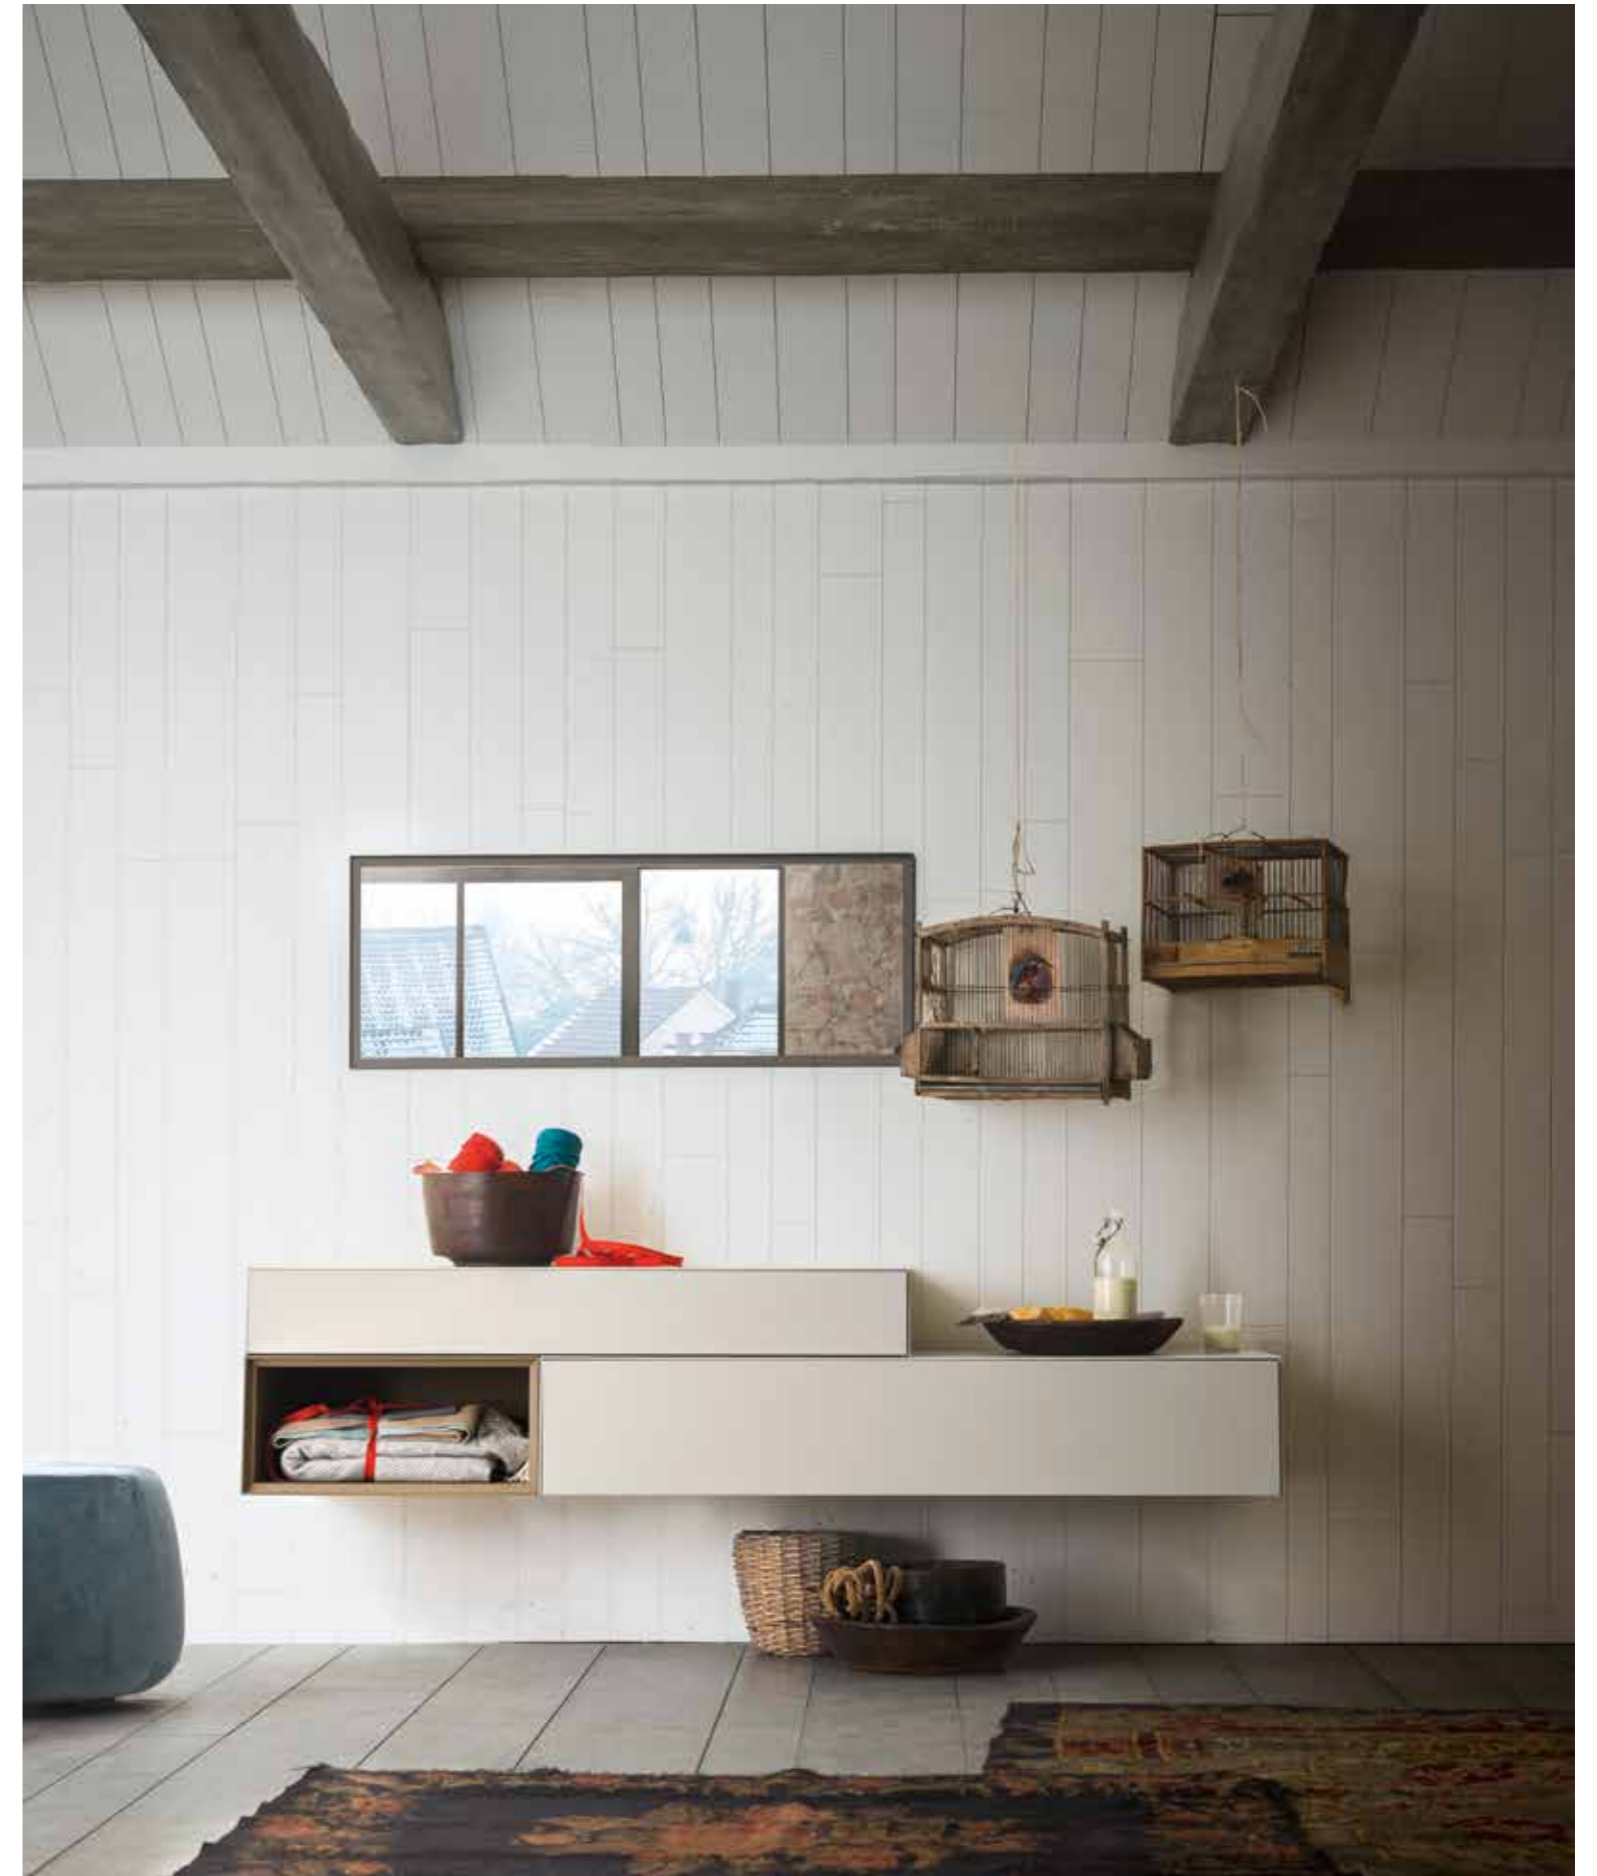

.....	.....
Dorian letto /bed.....	L180 P219,2 H94
Fil moduli a sx /lsf units	L60 P48 H29,8
Fil moduli a dx /rsf units	L110 P48 H47,6
Fil composizione comò /dresser composition	L210 P48 H45,6
Fil specchiera /mirror.....	L120 P5 H45