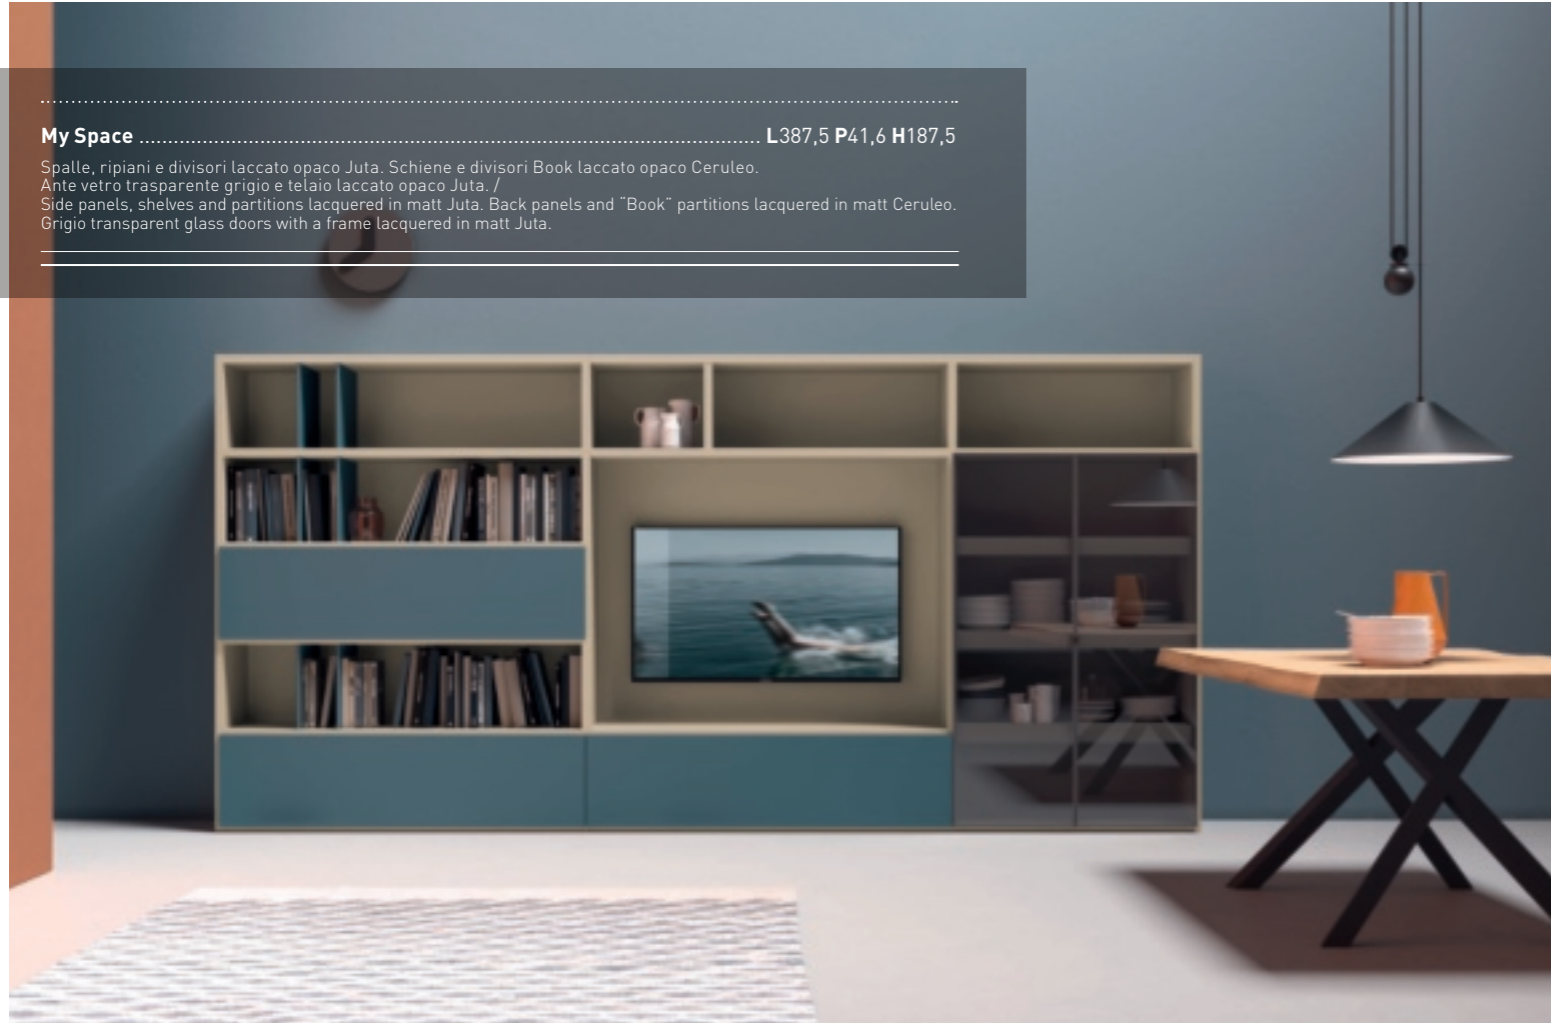

Home
 L. 291,5 p. 64

Contract
 L. 259,5 p. 30

Home
 L. 227,5 195,5 p. 53

Home
 L. 323,5 p. 59

My Space L435,5 P54,8 H2247

Spalle, ripiani e divisori Fashion wood Rovere Fossile. Divisori Book laccato opaco Curcuma.
 Schiene e ante laccato opaco Fango. /
 Side panels, shelves and partitions in Fossile oak Fashion Wood. "Book" partitions lacquered in matt Curcuma.
 Back panels and doors lacquered in matt Fango.