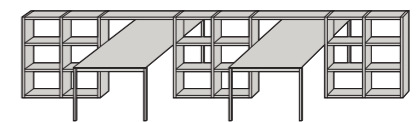

Contract
L. 483,5.....p. 28