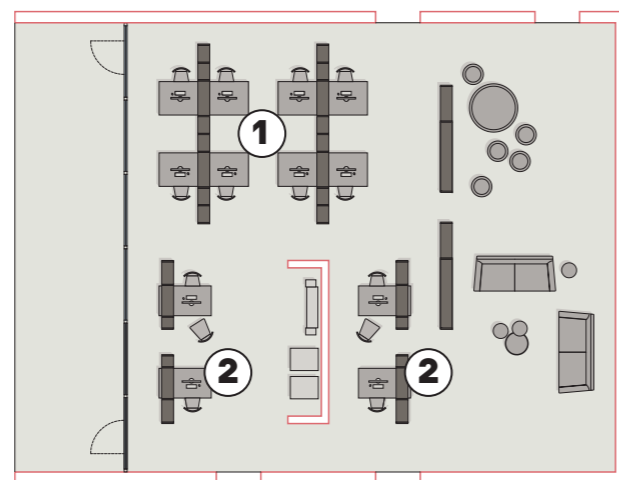

1 POSTAZIONE MULTIPLA Composizione con 2 tavoli Aliante
MULTIPLE WORKSTATIONS Compositions with 2 Aliante tables

2 POSTAZIONE SINGOLA Composizione con tavolo Aliante
SINGLE WORKSTATIONS Compositions with an Aliante table