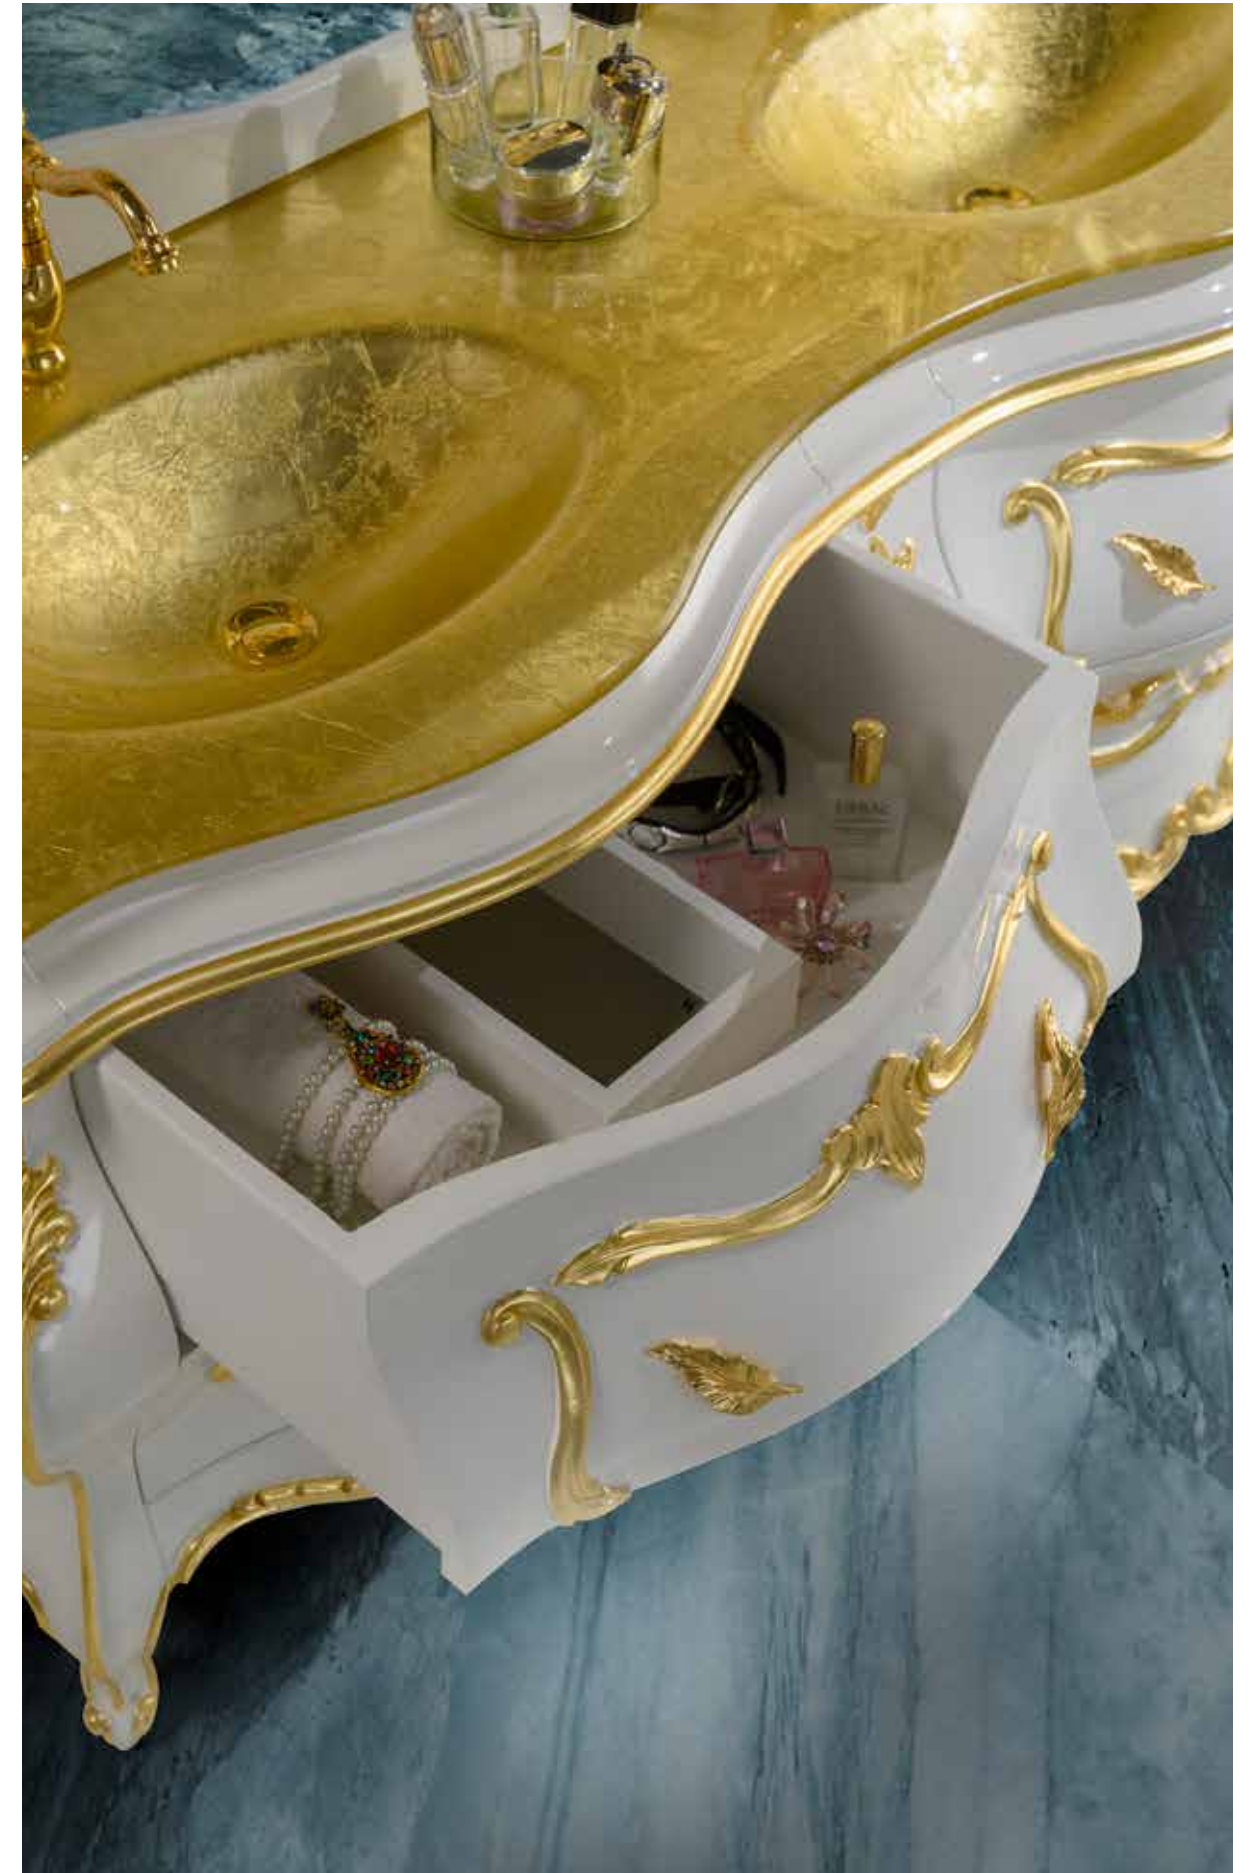

www.bagnobambalou.it
made in Italy

ELEGANTE

*mobile: Art. 89 mobile bagno intagliato a mano con
vasche in ceramica 206x90x65
Hand carved bathroom cabinet with double ceramic
sink 206x90x65*

*poltroncina: Art. 89/p poltroncina 162x104
Armchair 162x104*

*specchio: Art. 89/a specchio barocco
Baroque mirror*

R

RAFFINATA

*mobile: Art. 90 mobile bagno con fregi in foglia oro e vasche in ceramica
top in marmo 155x62x87*
*Bathroom cabinet with golden leaf with double ceramic sinks, marble top
155x62x87*