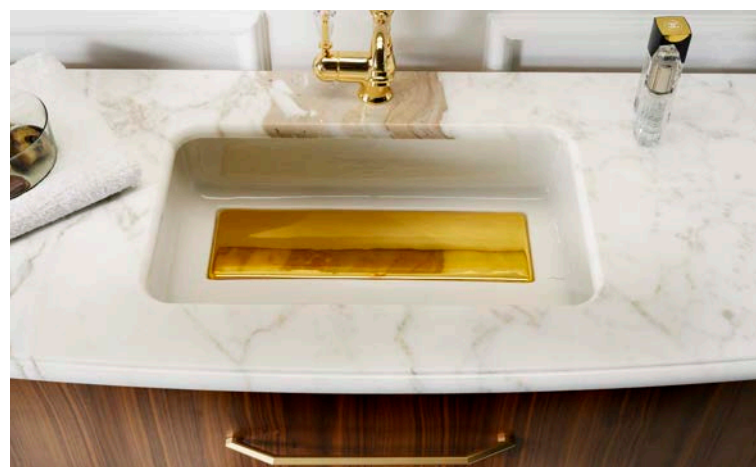

L E G N O

M A T E R I A
V I V A

94

GIADA.6

www.bagnoombato.it

made in Italy

INCANTEVOLE

*mobile: Art. 94 Mobile bagno noce canaletto, top
marmo calacatta gold 132x54x87
Canaletto bathroom cabinet with calacatta gold
marble top and ceramic sink 132x54x87*

*specchio: Art. 94/a Specchio in cristallo fuso oro
Venezia 115x75
Fused crystal gold mirror 115x75*

95

GIADA.6

www.bagnobombato.it
made in Italy

DELICATA

*mobile: Art. 95 Mobile bagno laccato effetto marmo
calacatta top in mineralmarmo
118x56x87
Marbled bathroom cabinet 118x56x87*

*specchio: Art. 95/a Specchio in cristallo fuso effetto
marmo ø 90 cm
Marbled crystal mirror melted ø 90 cm*

96

GIADA.6

www.bagnobombato.it

made in Italy

S O F I S T I C A T A

*mobile: Art. 96 Mobile bagno con vasca in ceramica e oro zecchino.
157x52x89*

SEDUCENTE

98

GIADA.6

www.bagnobombato.it

made in Italy

R

R A F F I N A T A

mobile: Art. 98 Mobile in legno laccato con vasca in ceramica decorazioni in oro zecchino. 114x60x220