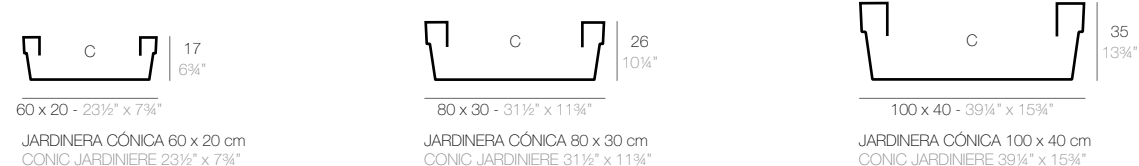

Gal L	C= (d x d') x h in C= (d x d') x h cm	Simple Simple	Simple Lacquered Lacado Simple
Jardiniere 23 1/2" x 7 3/4" x 6 3/4" - Jardinera 60 x 20 x 17 cm	4 1/4 - 16	(22" x 6 1/4") x 6 3/4" - (56 x 16) x 17	41720	41720F
Jardiniere 31 1/2" x 11 3/4" x 10 1/4" - Jardinera 80 x 30 x 26 cm	13 - 50	(29 1/2" x 9 1/2") x 10 1/4" - (75 x 24) x 26	41730	41730F
Jardiniere 39 1/4" x 15 3/4" x 13 3/4" - Jardinera 100 x 40 x 35 cm	29 - 100	(36 1/2" x 12 1/4") x 13 3/4" - (93 x 32) x 35	41740	41740F