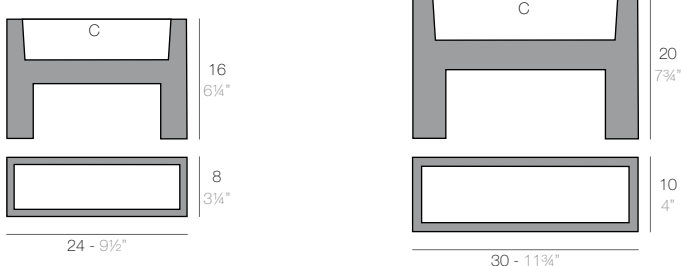

MURO NANO

	Gal L	C = d x h in C = d x h cm	Nano Nano	Nano Lacquered Lacado Nano	Nano Led Nano Led
Wall Nano 9 1/2" x 3 1/4" x 6 1/4" - Muro Nano 24x8x16 cm	0'2 - 0'8	8 1/2" x 2 1/2" x 2 1/2" - 22 x 6 x 7	42608A	42608F	
Wall Nano 11 1/4" x 4 1/4" x 7 3/4" - Muro Nano 30x10x20 cm	0'4 - 1'5	11" x 3 3/4" x 3 3/4" - 28 x 8 x 8	42610A	42610F