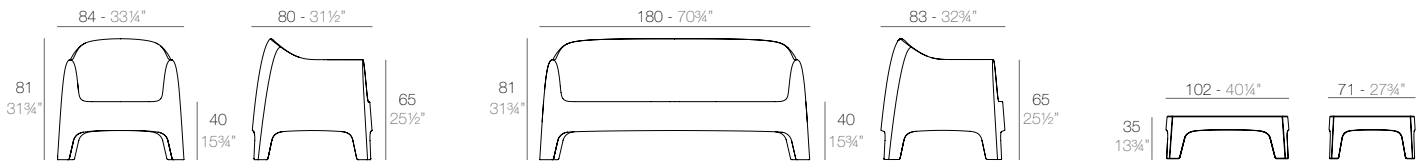

SOLID Lounge Chair
SOLID Butaca
Ref: 55023

SOLID Sofa
SOLID Sofá
Ref: 55022

SOLID Mesa Baja
SOLID Low Table
Ref: 55026