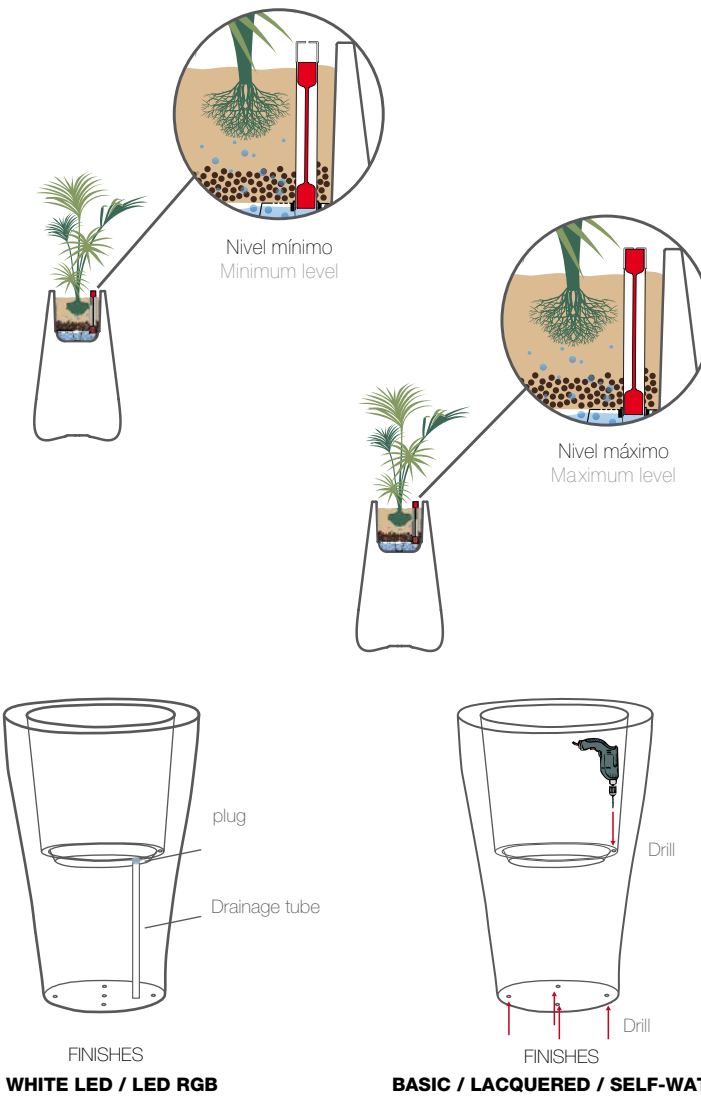

HANDLING AND CARE

VONDOM covers are impregnated to resist water, oil and dirt, functioning to protect the furniture. They are not recommended as a permanent cover for cushions, as moisture may collect and lead to the formation of mold stains. Furniture and cushions should be thoroughly dry before using the covers. Please note that the covers are especially tailored to your furniture item and precise placement is required. In order to increase the circulation of air and avoid the formation of condensation, the covers are not made to floor length. Never pack or fold covers that have become wet; instead, let them dry in a well-ventilated place. Use a soft cloth and warm water to clean the covers, using a gentle upholstery cleaner if necessary. Rinse with clear water. Solvents are not suitable for cleaning the covers as these are aggressive to the surface and may cause damage and discoloration.

INSTRUCCIONS_ Product Description

- 1.- Water tank level indicator, verifiable at any time.
- 2.- Expanded clay works as drainage. This will prevent stagnation, control water flow & assure root aeration.
- 3.- Vegetal soil.
- 4.- Self-watering base where the plant absorbs the water.
- 5.- Water tank.
- 6.- Option of wheels o feet.

INSTRUCCIONS_ Planting Instructions