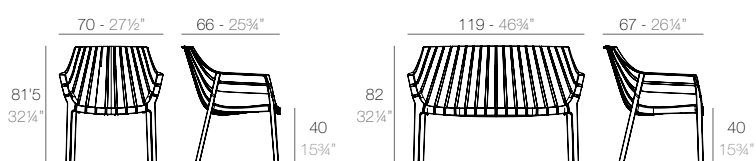

SPRITZ Sillón
SPRITZ Lounge Chair
Ref: 55024

SPRITZ Sofá
SPRITZ Sofa
Ref: 55025