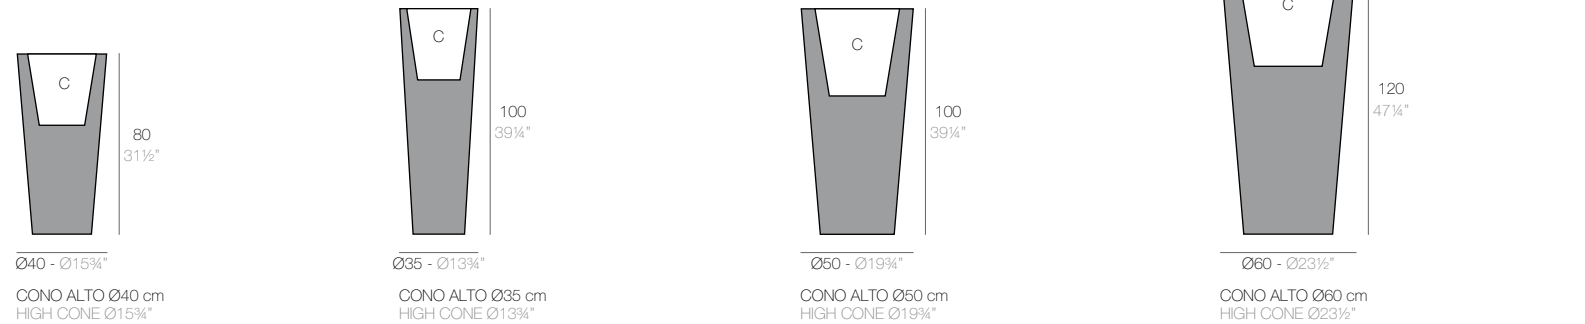

CONO ALTO

	Gal L	C= Ø x h in C= Ø x h cm	Basic Basic	Self-watering Autoriego	Lacquered Lacado	White Led Cab. Led Blanco Cab.	RGBW Led Cab. Led RGBW Cab.	RGBW Led Batt. Led RGBW Bat.	RGBW Led DMX Cab. Led RGBW DMX Cab.	RGBW Led DMX Batt. Led RGBW DMX Bat.
High Cone Ø15¾" x 31½" - Cono Alto Ø40 x 80 cm	4¼ - 16	Ø12¼" x 12½" - Ø31 x 32	40540A	40540R	40540RF	40540W	40540L	40540Y	40540D	40540DY
High Cone Ø13¾" x 39¼" - Cono Alto Ø35 x 100 cm	5¼ - 22	Ø11½" x 12½" - Ø29 x 32	40535A	40535R	40535RF	40535W	40535L	40535Y	40535D	40535DY
High Cone Ø19¾" x 39¼" - Cono Alto Ø50 x 100 cm	8½ - 32	Ø15" x 15¼" - Ø38 x 39	40550A	40550R	40550RF	40550W	40550L	40550Y	40550D	40550DY
High Cone Ø23½" x 47¼" - Cono Alto Ø60 x 120 cm	15¼ - 60	Ø18" x 18" - Ø46 x 46	40560A	40560R	40560RF	40560W	40560L	40560Y	40560D	40560DY