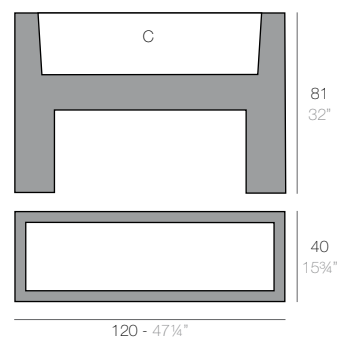

MURO

	Gal L	C= d x h in C= d x h cm	Basic Basic	Self-watering Autorniego	Lacquered Lacado	White Led Cab. Led Blanco Cab.	RGBW Led Cab. Led RGBW Cab.	RGBW Led Batt. Led RGBW Bat.	RGBW Led DMX Cab. Led RGBW DMX Cab.	RGBW Led DMX Batt. Led RGBW DMX Bat.
Muro 47 1/4" x 15 3/4" x 32" - Muro 120 x 40 x 81 cm	24 - 90	43 3/4" x 12 3/4" x 12 3/4" - 111 x 31 x 31	42620A	42620R	42620RF	42620W	42620L	42620Y	42620D	42620DY