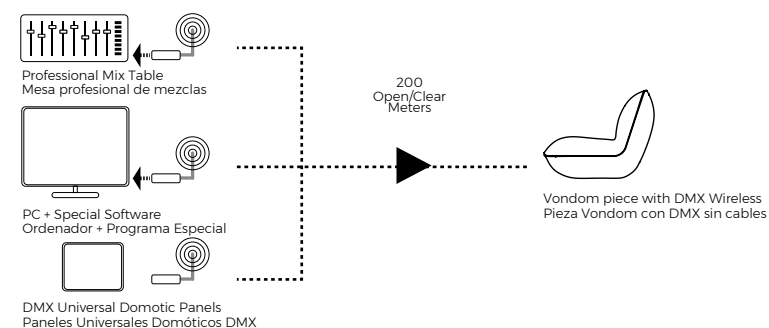

DMX Wireless

DMX 512 (Digital Multiplex) is a mechanism used for the electronic control of entertainment lighting, enabling communication between the control-table, our own lights and light sources. You can create customized and special environments. This allowed to control every Vondom product independently or in groups.

There are 2 different DMX Wireless, depending on our customer needs:

DMX WIRELESS PROFESSIONAL XLR PACK

Vondom DMX Wireless Professional XLR you can control all LED RGBW VONDOM pieces from your Mix Tables, PC+software, Domotic panels, etc.

1* DMX Wireless Standard Configuration

Preset three separate Family products: POTS, LAMPS & FURNITURE.

2* DMX Wireless Customized Configuration

You can send us your customized special environment that you want to control independently and we will set it up.