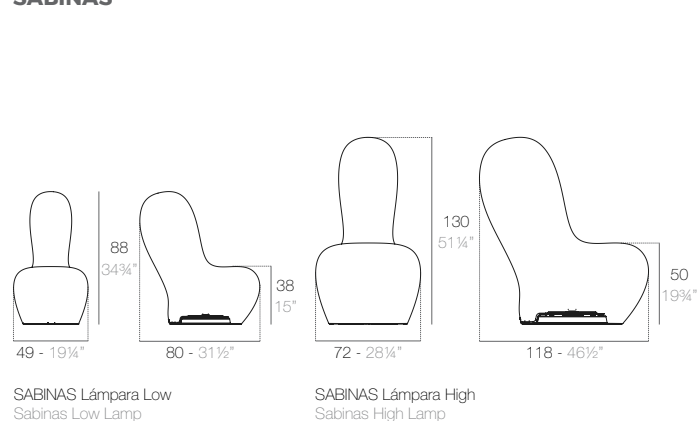

SABINAS

	White Led Cab. Led Blanco Cab.	RGBW Led Cab. Led RGBW Cab.	RGBW Led Batt. Led RGBW Bat.	RGBW Led DMX Cab. Led RGBW DMX Cab.	RGBW Led DMX Batt. Led RGBW DMX Bat.
Low Lamp Lámpara Low	45011W	45011L	45011Y	45011D	45011DY
High Lam Lámpara High	45010W	45010L	45010Y	45010D	45010DY