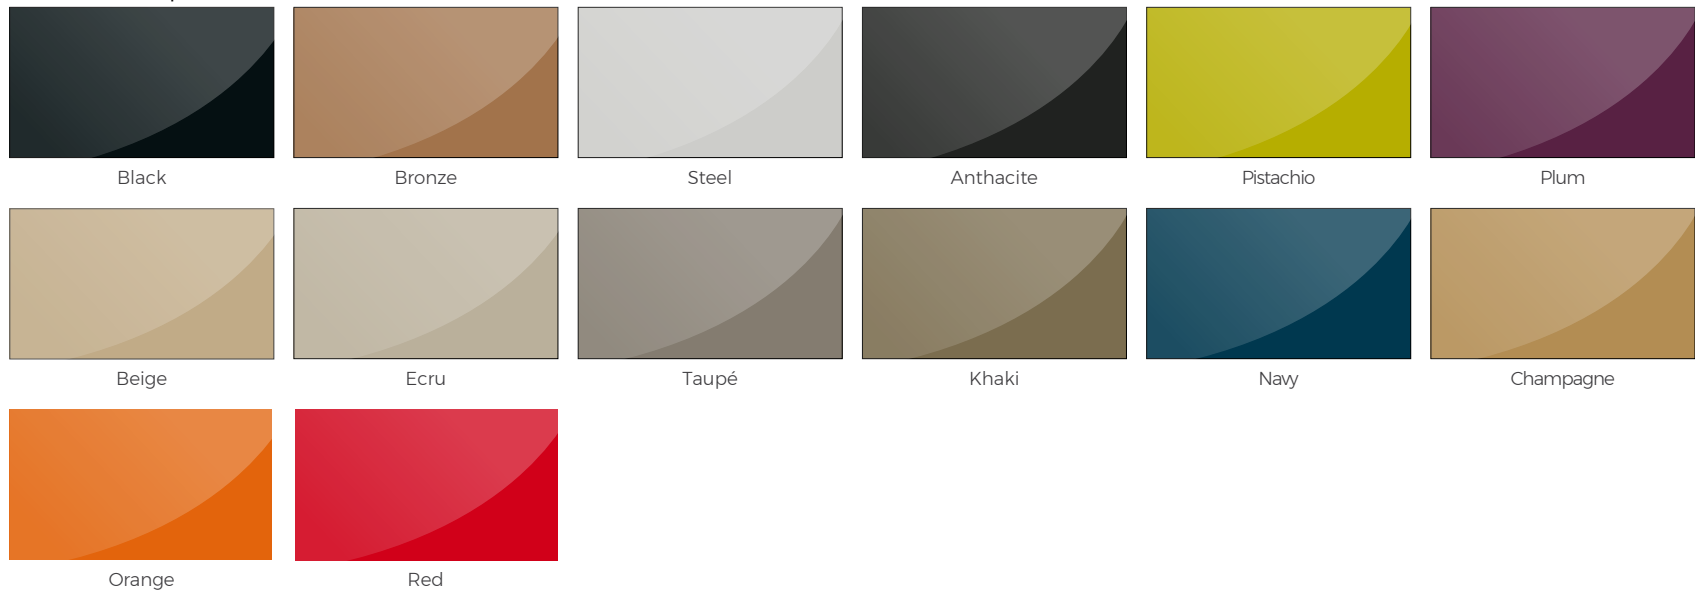

COLORS,
FABRICS &
FINISHES
COLORES,
TEJIDOS Y
ACABADOS

COLORES. COLORS.

Basic. LLPDE.

Lacado. Lacquered.

Bicolor Lacado. Two-Tone lacquered.

Inyección. Injection. PP

TELAS Grupo 1.
FABRICS Group 1.

Nautical.

Silvertex.

NEW

Dralon.

Crevin.

RANGE OF
FINISHES
TABLA DE
ACABADOS

COLORES. COLORS

	BASIC LACQUERED	LACADO LACQUERED	LACADO BICOLOR TWO TONE LAQUERED	
	White Black Bronze Steel Anthracite Pistachio Plum Beige Ecu Taupe Khaki Navy Ice Red Orange [Color Swatches]	White Black Bronze Steel Anthracite Champagne Pistachio Plum Beige Ecu Taupe Khaki Navy Red Orange [Color Swatches]	Pistachio Plum Red Orange [Color Swatches]	SILVEREX,CREMN... NAUTIC GLAD
Adan Planters	[dots]	[dots]	[dots]	
Agatha Planters	[dots]		[dots]	
Alma Planters	[dots]			
Blanca Planters	[dots]			
Bloom Planter	[dots]	[dots]		
Bloom Lamp				[dots]
Blow Planters	[dots]	[dots]		
Bones Planters	[dots]	[dots]		
Bubbles Lamp				[dots]
Bye-Bye Planters	[dots]	[dots]		
Chemistubes	[dots]	[dots]		
Chrismy				[dots]
Faz Planters	[dots]	[dots]		
Faz Lamp				[dots]
Faz Bench	[dots]	[dots]		[dots]
Forest				[dots]
Jut Collection	[dots]	[dots]		[dots]
Marquis Planters	[dots]	[dots]		
Marquis Lamps				[dots]
NOMA Planters	[dots]	[dots]		
Mora Lamp				[dots]
Nano Planters	[dots]	[dots]		
Organic Planters	[dots]	[dots]		
Pal Planters	[dots]	[dots]		
Peacock	[dots]	[dots]		
Pezzettina Planters	[dots]	[dots]		
Pillow Planters				[dots]
Sabinas Lamps				[dots]
Saucers	[dots]	[dots]		