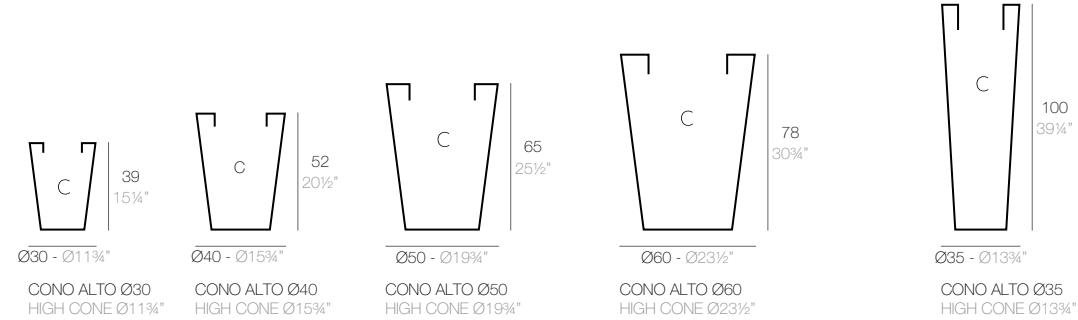

Gal L	C= Ø x h in C= Ø x h cm	Simple Simple	Simple Lacquered Lacado Simple
High Cone Ø11¼" x 15¼" - Cono Alto Ø30 x 39 cm	5¼ - 20	Ø9¾" x 15¼" - Ø25 x 39	40530	40530F
High Cone Ø15¾" x 20½" - Cono Alto Ø40 x 52 cm	17¼ - 67	Ø13" x 20½" - Ø33 x 52	40540	40540F
High Cone Ø19¾" x 25½" - Cono Alto Ø50 x 65 cm	10½ - 40	Ø16½" x 15¼" - Ø42 x 65	40550	40550F
High Cone Ø23½" x 30¾" - Cono Alto Ø60 x 78 cm	23¼ - 90	Ø20" x 18" - Ø51 x 78	40560	40560F
Cono Ø13¾" x 39¼" - Cono Alto Ø35 x 100 cm	39¼ - 150	Ø11½" x 39¼" - Ø29 x 100	40535	40535F