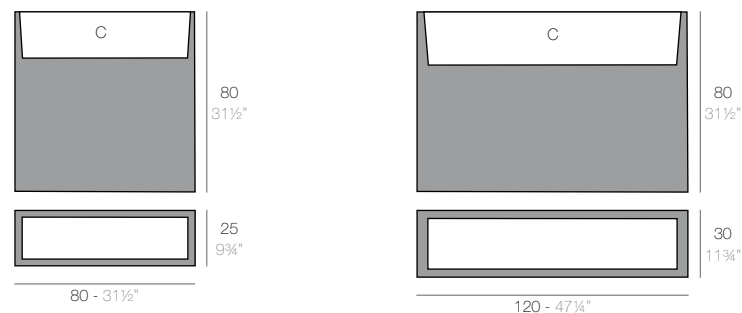

WALL

	Gal L	C= (d x d') x h in C= (d x d') x h cm	Basic Basic	Self-watering Autorniego	Lacquered Lacado	White Led Cab. Led Blanco Cab.	RGBW Led Cab. Led RGBW Cab.	RGBW Led Batt. Led RGBW Bat.	RGBW Led DMX Cab. Led RGBW DMX Cab.	RGBW Led DMX Batt. Led RGBW DMX Bat.
Wall 31 1/2" x 9 3/4" x 31 1/2" - Wall 80 x 25 x 80 cm	11 3/4" - 30	8 3/4" x 30" x 7 3/4" - 21 x 76 x 20	42425A	42425R	42425RF	42425W	42425L	42425Y	42425D	42425DY
Wall 47 1/4" x 11 3/4" x 31 1/2" - Wall 120 x 30 x 80 cm	23 1/2" - 60	9 1/2" x 45" x 9 1/2" - 24 x 114 x 24	42430A	42430R	42430RF	42430W	42430L	42430Y	42430D	42430DY

UVE

	Gal L	C= (d x d') x h in C= (d x d') x h cm	Basic Basic	Self-watering Autorniego	Lacquered Lacado	White Led Cab. Led Blanco Cab.	RGBW Led Cab. Led RGBW Cab.	RGBW Led Batt. Led RGBW Bat.	RGBW Led DMX Cab. Led RGBW DMX Cab.	RGBW Led DMX Batt. Led RGBW DMX Bat.
Uve 47 1/4" x 31" x 15 3/4" - Uve 120 x 80 x 40 cm	5 1/2" + 5 1/2" - 20 + 20	9 1/2" x 9 1/2" x 7 3/4" - 24 x 24 x 20	43340A	43340R	43340RF	43340W	43340L	43340Y	43340D	43340DY