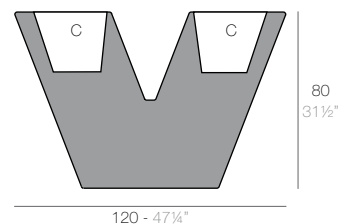

UVE

	Gal L	C= (d x d') x h in C= (d x d') x h cm	Basic Basic	Self-watering Autorniego	Lacquered Lacado	White Led Cab. Led Blanco Cab.	RGBW Led Cab. Led RGBW Cab.	RGBW Led Batt. Led RGBW Bat.	RGBW Led DMX Cab. Led RGBW DMX Cab.	RGBW Led DMX Batt. Led RGBW DMX Bat.
Uve 47 1/4" x 31" x 15 3/4" - Uve 120 x 80 x 40 cm	5 1/2" + 5 1/2" - 20 + 20	9 1/2" x 9 1/2" x 7 3/4" - 24 x 24 x 20	43340A	43340R	43340RF	43340W	43340L	43340Y	43340D	43340DY