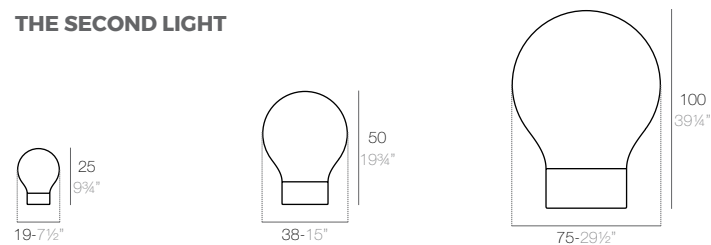

THE SECOND LIGHT

THE SECOND LIGHT Ø19 cm THE SECOND LIGHT Ø7½"
THE SECOND LIGHT Ø38 cm THE SECOND LIGHT Ø15"
THE SECOND LIGHT Ø75 cm THE SECOND LIGHT Ø29½"

	White Led Cab. Led Blanco Cab.	RGBW Led Cab. Led RGBW Cab.	RGBW Led Batt. Led RGBW Bat.	RGBW Led DMX Cab. Led RGBW DMX Cab.	RGBW Led DMX Batt. Led RGBW DMX Bat.	Hanging Support Kit Kit Soporte Colgante
Ø7½" - Ø19 cm	-	46019L	-	-	-	48000X
Ø15" - Ø38 cm	46038W	46038L	46038Y	46038D	46038DY	48000X
Ø29½" - Ø75 cm	46075W	46075L	46075Y	46075D	46075DY	48000X

JUT CHILL

	White Led Cab. Led Blanco Cab.	RGBW Led Cab. Led RGBW Cab.	RGBW Led Batt. Led RGBW Bat.	RGBW Led DMX Cab. Led RGBW DMX Cab.	RGBW Led DMX Batt. Led RGBW DMX Bat.	Hanging Support Kit Kit Soporte Colgante
Lamp Lámpara	44419W	44419L	44419Y	44419D	44419DY	48000X