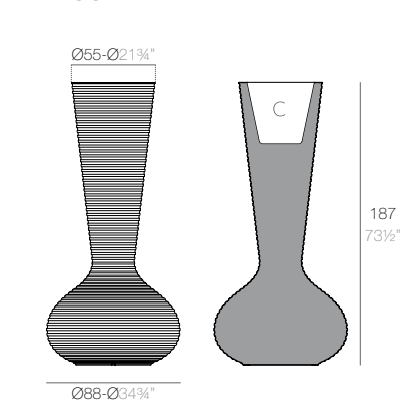

BLOOM

BLOOM Maceta
BLOOM Planter

	Gal L	C=Ø x h in C=Ø x h cm	Basic Basic	Self-watering Autoriego	Lacquered Lacado	White Led Cab. Led Blanco Cab.	RGBW Led Cab. Led RGBW Cab.	RGBW Led Batt. Led RGBW Bat.	RGBW Led DMX Cab. Led RGBW DMX Cab.	RGBW Led DMX Batt. Led RGBW DMX Bat.
Planter Maceta	2¼ - 10	Ø17¾" x 15¾" x Ø44 x 40	56019A	56019R	56019F	56019W	56019L	56019Y	56019D	56019DY