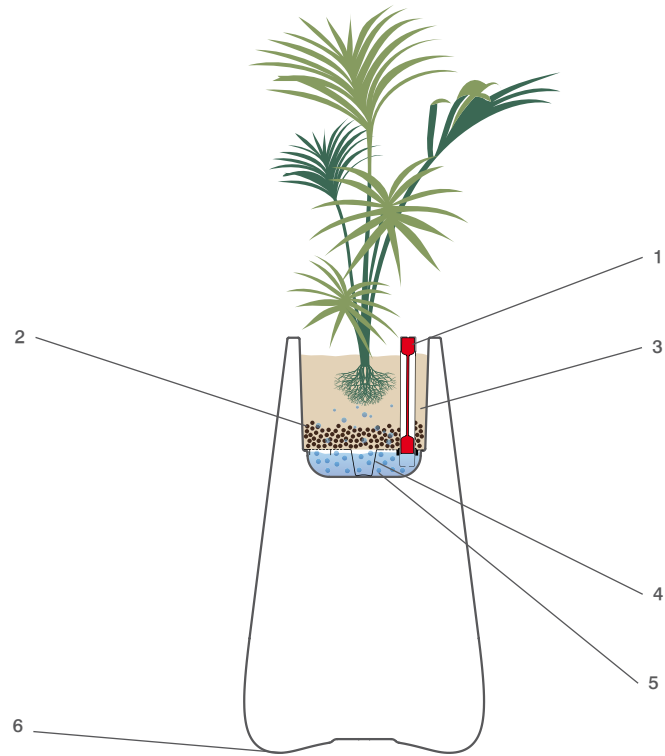

HANDLING AND CARE

VONDOM covers are impregnated to resist water, oil and dirt, functioning to protect the furniture. They are not recommended as a permanent cover for cushions, as moisture may collect and lead to the formation of mold stains. Furniture and cushions should be thoroughly dry before using the covers. Please note that the covers are especially tailored to your furniture item and precise placement is required. In order to increase the circulation of air and avoid the formation of condensation, the covers are not made to floor length. Never pack or fold covers that have become wet; instead, let them dry in a well-ventilated place. Use a soft cloth and warm water to clean the covers, using a gentle upholstery cleaner if necessary. Rinse with clear water. Solvents are not suitable for cleaning the covers as these are aggressive to the surface and may cause damage and discoloration.

INSTRUCCIONS_ Product Description

- 1.- Water tank level indicator, verifiable at any time.
- 2.- Expanded clay works as drainage. This will prevent stagnation, control water flow & assure root aeration.
- 3.- Vegetal soil.
- 4.- Self-watering base where the plant absorbs the water.
- 5.- Water tank.
- 6.- Option of wheels o feet.