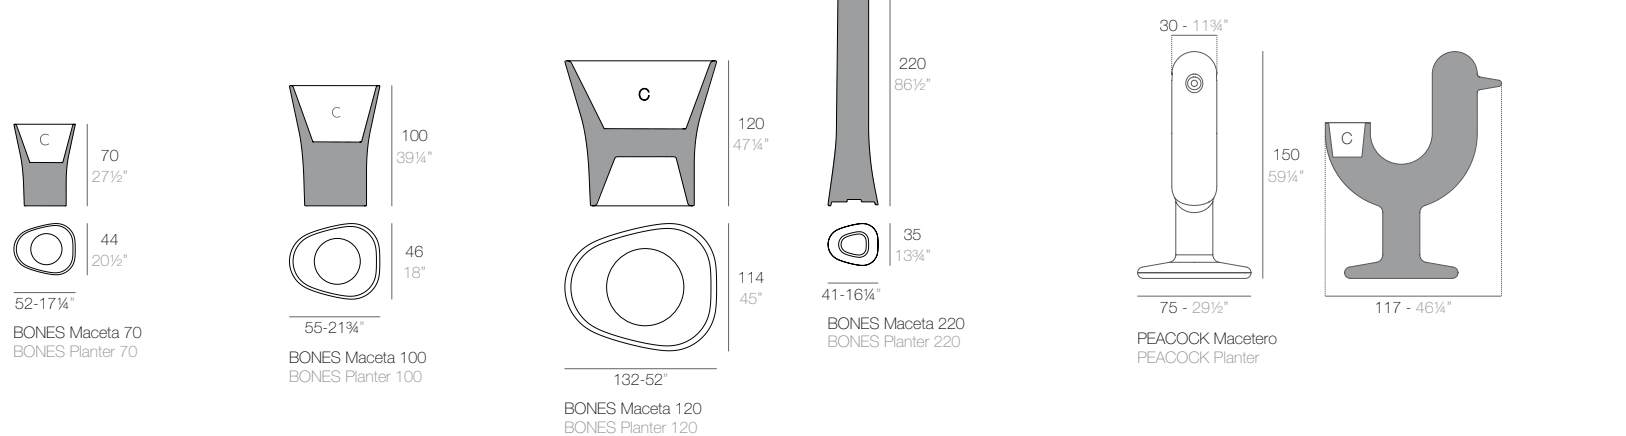

BONES

	Gal L	C= (d x d) x h in - C= (d x d) x h cm	Basic Basic	Self-watering Autoriego	Lacquered Lacado	White Led Cab. Led Blanco Cab.	RGBW Led Cab. Led RGBW Cab.	RGBW Led Batt. Led RGBW Bat.	RGBW Led DMX Cab. Led RGBW DMX Cab.	RGBW Led DMX Batt. Led RGBW DMX Bat.
Planter 70 - Maceta 70	7¾ - 29	(19¾" x 15") x 11" - (47 x 38) x 28	57002A	57002R	57002F	57002W	57002L	57002Y	57002D	57002DY
Planter 100 - Maceta 100	8 - 30,5	(19¾" x 15¾") x 11" - (50 x 39) x 28	57003A	57003R	57003F	57003W	57003L	57003Y	57003D	57003DY
Planter 120 - Maceta 120	119 - 452	(49½" x 41") x 24¾" - (126 x 104) x 63	57004A	57004R	57004F	57004W	57004L	57004Y	57004D	57004DY
Planter 220 - Maceta 220	1 - 4	(8¼" x 6¾") x 7¾" - (21 x 17) x 19	57001A	-	57001F	57001W	57001L	57001Y	57001D	57001DY