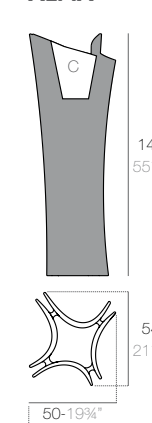

ALMA

ALMA Maceta
ALMA Planter

	Gal L	C= d x d' in C= d x d' cm	Self-watering Autoriego	Lacquered Lacado	White Led Cab. Led Blanco Cab.	RGBW Led Cab. Led RGBW Cab.	RGBW Led Batt. Led RGBW Bat.	RGBW Led DMX Cab. Led RGBW DMX Cab.	RGBW Led DMX Batt. Led RGBW DMX Bat.
Planter Maceta	2¼ - 10	7¾" x 9 ½" x 20 x 24	53013P	53013F	53013W	53013L	53013Y	53013D	53013DY