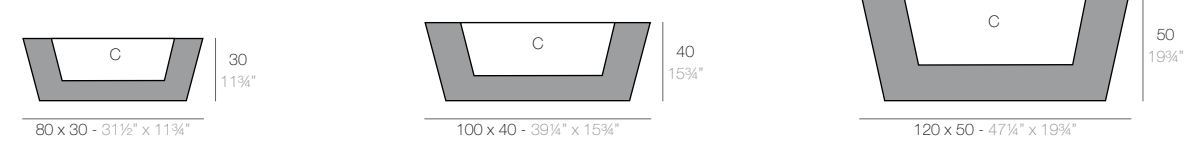

JARDINERA CÓNICA

	Gal L	C= (d x d') x h in C= (d x d') x h cm	Basic Basic	Self-watering Autorniego	Lacquered Lacado	White Led Cab. Led Blanco Cab.	RGBW Led Cab. Led RGBW Cab.	RGBW Led Batt. Led RGBW Bat.	RGBW Led DMX Cab. Led RGBW DMX Cab.	RGBW Led DMX Batt. Led RGBW DMX Bat.
Conic Jardiniere 31 1/2" x 11 3/4" x 11 3/4" - Jardinera Cónica 80 x 30 x 30cm	6 1/2 - 25	28 3/4" x 9" x 7 3/4" - 73 x 23 x 20	43630A	43630R	43630RF	-	-	-	-	-
Conic Jardiniere 39 1/4" x 15 3/4" x 15 3/4" - Jardinera Cónica 100 x 40 x 40cm	15 1/2 - 60	35 3/4" x 12 1/4" x 12 1/4" - 91 x 31 x 31	43640A	43640R	43640RF	43640W	43640L	43640Y	43640D	43640DY
Conic Jardiniere 47 1/4" x 19 3/4" x 19 3/4" - Jardinera Cónica 120 x 50 x 50cm	31 - 120	42 1/2" x 15" x 15" - 108 x 38 x 38	43650A	43650R	43650RF	43650W	43650L	43650Y	43650D	43650DY