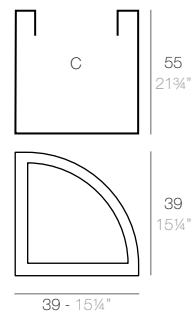

ANGULAR

ANGULAR 39 x 55 cm
ANGULAR 15 1/4" x 21 3/4"

	Gal L	C= d x h in C= d x h cm	Simple Simple	Simple Lacquered Lacado Simple
Angular 15 1/4" x 15 1/4" x 21 3/4" - Angular 39 x 39 x 55 cm	18 1/2 - 70	23 3/2" x 21 3/4" - 60 x 55	41070	41070F