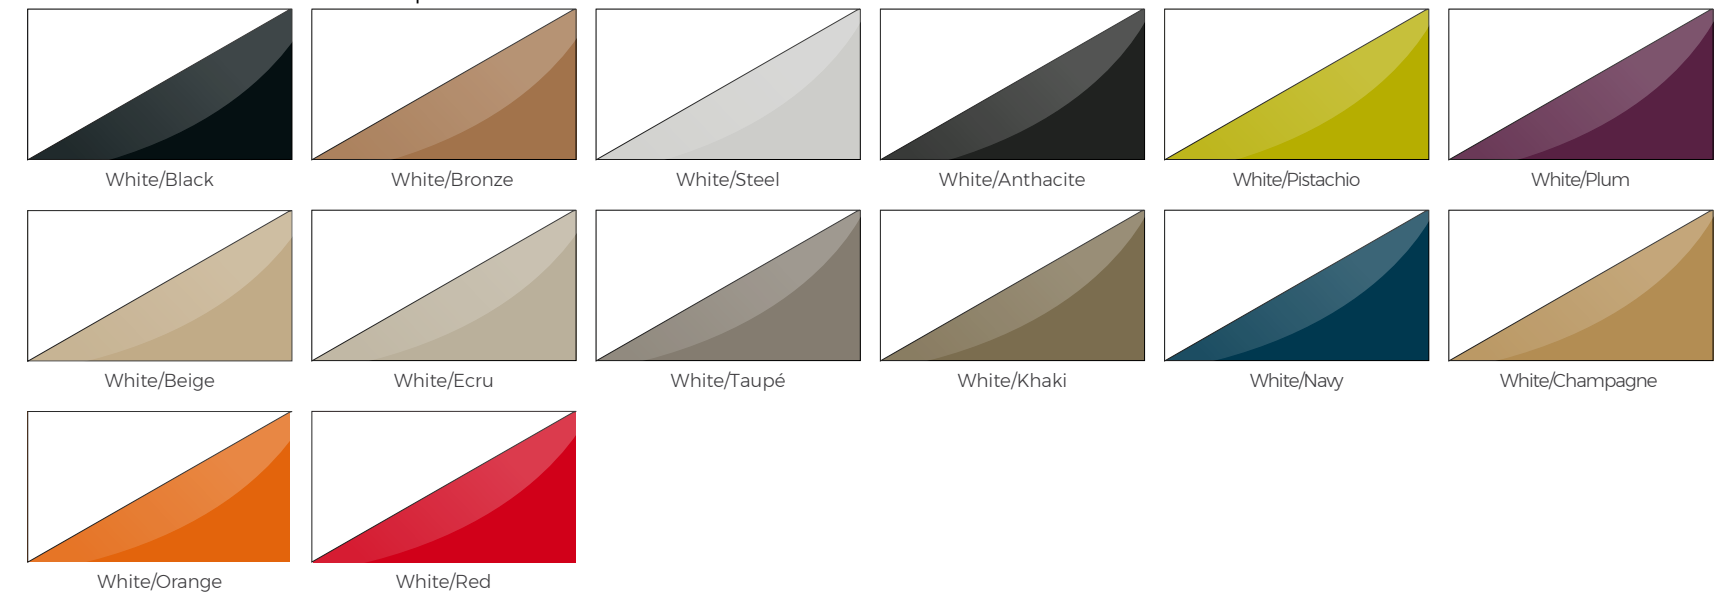

COLORS,
FABRICS &
FINISHES
COLORES,
TEJIDOS Y
ACABADOS

COLORES. COLORS.

Basic. LLPDE.

Lacado. Lacquered.

Bicolor Lacado. Two-Tone lacquered.

Inyección. Injection. PP

TELAS Grupo 1.
FABRICS Group 1.

Nautical.

Silvertex.

NEW

Dralon.

Crevin.

RANGE OF
FINISHES
TABLA DE
ACABADOS

COLORES. COLORS

	BASIC LACQUERED	LACADO LACQUERED	LACADO BICOLOR TWO TONE LAQUERED	
	White Black Bronze Steel Anthracite Pistachio Plum Beige Ecu Taupe Khaki Navy Ice Red Orange [Color Swatches]	White Black Bronze Steel Anthracite Champagne Pistachio Plum Beige Ecu Taupe Khaki Navy Red Orange [Color Swatches]	Pistachio Plum Red Orange [Color Swatches]	SILVEREX,CREMN... NAUTIC GLAD
Adan Planters	[dots]	[dots]	[dots]	
Agatha Planters	[dots]		[dots]	
Alma Planters	[dots]			
Blanca Planters	[dots]			
Bloom Planter	[dots]	[dots]		
Bloom Lamp				[dots]
Blow Planters	[dots]	[dots]		
Bones Planters	[dots]	[dots]		
Bubbles Lamp				[dots]
Bye-Bye Planters	[dots]	[dots]		
Chemistubes	[dots]	[dots]		
Chrismy				[dots]
Faz Planters	[dots]	[dots]		
Faz Lamp				[dots]
Faz Bench	[dots]	[dots]		[dots]
Forest				[dots]
Jut Collection	[dots]	[dots]		[dots]
Marquis Planters	[dots]	[dots]		
Marquis Lamps				[dots]
NOMA Planters	[dots]	[dots]		
Mora Lamp				[dots]
Nano Planters	[dots]	[dots]		
Organic Planters	[dots]	[dots]		
Pal Planters	[dots]	[dots]		
Peacock	[dots]	[dots]		
Pezzettina Planters	[dots]	[dots]		
Pillow Planters				[dots]
Sabinas Lamps				[dots]
Saucers	[dots]	[dots]		