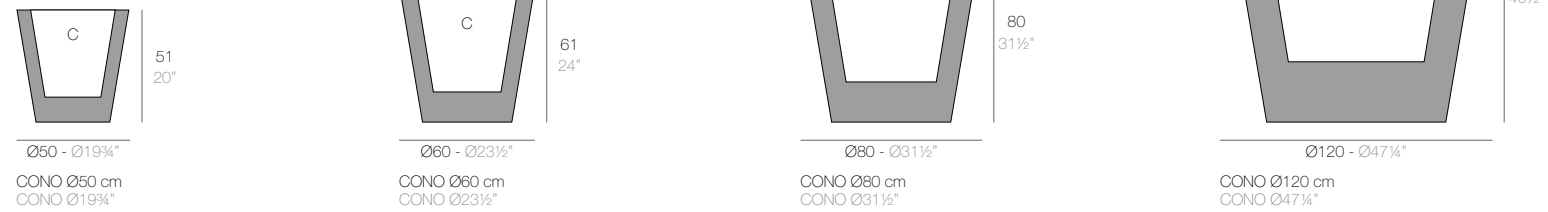

CONO

	Gal L	C= Ø x h in C= Ø x h cm	Basic Basic	Self-watering Autoriego	Lacquered Lacado	White Led Cab. Led Blanco Cab.	RGBW Led Cab. Led RGBW Cab.	RGBW Led Batt. Led RGBW Bat.	RGBW Led DMX Cab. Led RGBW DMX Cab.	RGBW Led DMX Batt. Led RGBW DMX Bat.
Cono Ø19¼" - Cono Ø50 cm	9¼ - 35	Ø15" x 15¼" - Ø38 x 39	40650A	40650R	40650RF	40650W	40650L	40650Y	40650D	40650DY
Cono Ø23½" - Cono Ø60 cm	15¼ - 60	Ø18" x 18" - Ø46 x 46	40660A	40660R	40660RF	40660W	40660L	40660Y	40660D	40660DY
Cono Ø31½" - Cono Ø80 cm	38¼ - 145	Ø24" x 24½" - Ø61 x 62	40680A	40680R	40680RF	40680W	40680L	40680Y	40680D	40680DY
Cono Ø47¼" - Cono Ø120 cm	116¼ - 440	Ø35¼" x 32" - Ø91 x 81	40612A	40612R	40612RF	40612W	40612L	40612Y	40612D	40612DY