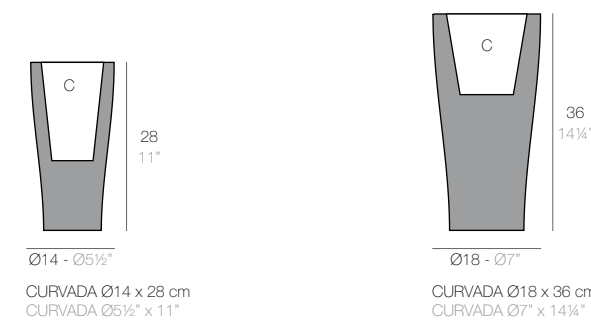

CURVADA NANO

	Gal L	C = d x h in C = d x h cm	Nano Nano	Nano Lacquered Lacado Nano	Nano Led Nano Led
Curvada 5 1/2" x 11" - Curvada 14 x 28 cm	1/2 - 1	14 1/2" x 11" - 36 x 28	42114A	42114F	42114W
Curvada 7" x 14 1/4" - Curvada 18 x 36 cm	1 - 2	18" x 14 1/4" - 45 x 36	42118A	42118F	42118W