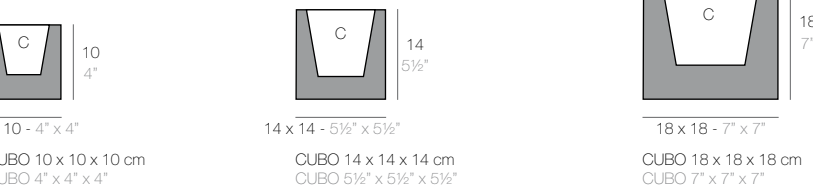

CUBO NANO

	Gal L	C = d x h in C = d x h cm	Nano Nano	Nano Lacquered Lacado Nano	Nano Led Nano Led
Cubo 4"x4"x4" - Cubo 10x10x10 cm	0'08 - 0'3	3 1/4" x 3 1/4" x 2 3/4" - 8 x 8 x 7	41310A	41310F	41310W
Cubo 5 1/2"x5 1/2"x5 1/2" - Cubo 14x14x14 cm	0'25 - 1	4 1/4" x 4 1/4" x 3 1/2" - 11 x 11 x 9	41314A	41314F	41314W
Cubo 7"x7"x7" - Cubo 18x18x18 cm	1/2 - 2	5 1/2" x 5 1/2" x 4 1/4" - 14 x 14 x 12	41318A	41318F	41318W