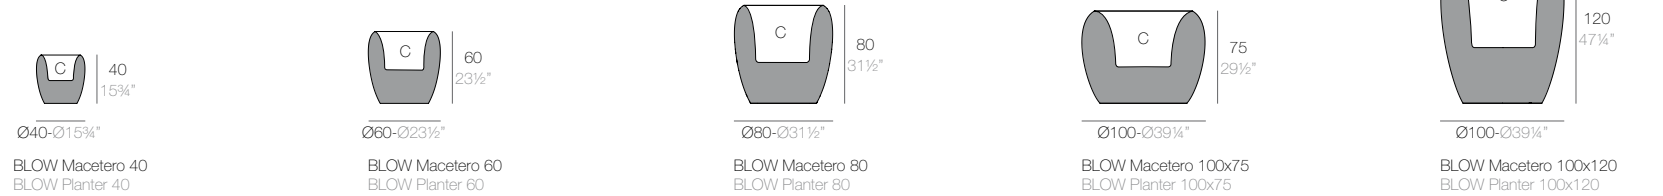

BLOW

	Gal L	C= (d x d' x h in C= (d x d') x h cm	Basic Basic	Self-watering Autoriego	Lacquered Lacado	White Led Cab. Led Blanco Cab.	RGBW Led Cab. Led RGBW Cab.	RGBW Led Batt. Led RGBW Bat.	RGBW Led DMX Cab. Led RGBW DMX Cab.	RGBW Led DMX Batt. Led RGBW DMX Bat.
Planter Ø40 - Macetero Ø40	2¼ - 10	Ø12½" x 8¼" - Ø32 x 21	55017A	55017R	55017F	55017W	55017L	55017Y	55017D	55017DY
Planter Ø60 - Macetero Ø60	7¼ - 28	Ø19" x 12½" - Ø48 x 32	55018A	55018R	55018F	55018W	55018L	55018Y	55018D	55018DY
Planter Ø80 - Macetero Ø80	18 - 68	Ø25¼" x 18" - Ø64 x 46	55019A	55019R	55019F	55019W	55019L	55019Y	55019D	55019DY
Planter Ø100x75 - Macetero Ø100x75	35½ - 135	Ø31½" x 18" - Ø80 x 46	55020A	55020R	55020F	55020W	55020L	55020Y	55020D	55020DY
Planter Ø100x120 - Macetero Ø100x120	28¾ - 104	Ø30¾" x 21¾" - Ø78 x 55	55021A	55021R	55021F	55021W	55021L	55021Y	55021D	55021DY