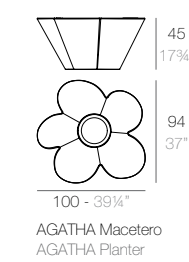

AGATHA

AGATHA Macetero
AGATHA Planter

	Basic Basic	Lacquered Lacado	Lacquered Two-Tone Lacado Dos-Tonos
Planter Macetero	52003	52003F	52003FP