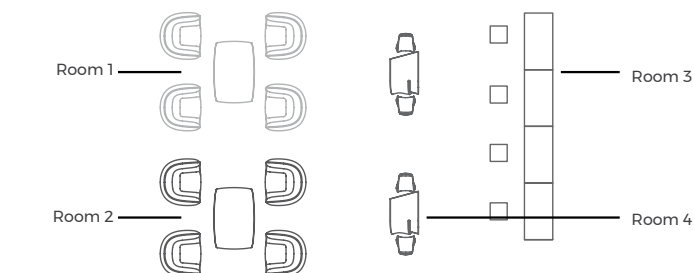

2* Example of DMX Wireless Home Customized Configuration

MAINTENANCE & SAFETY GENERAL

Our productions are manufactured according to ISO 9001:2008 quality and ISO 14001:2004 environmental quality, by using high quality materials we guarantee long life of our products.

In order to provide a durable and safe use to the product, please follow the following recommendations:

- All our products are suitable for indoor and outdoor use.
- Continuous exposure to the sun (especially with the dark colors) can cause burning injuries by direct contact with your skin. To avoid this, please check the temperature of the furniture in case of long-term exposure to the sun.
- Place the item on a flat surface to avoid uncontrolled movements.
- Keep the item far from excessive heat sources.
- The product is not a toy. To avoid accidents, do not to allow children to play with it.
- Keep furniture away dust to keep it clean, if cleaning is required we recommended the use of pressure washers, such as KARCHER'S and/or domestic degreasing cleaner periodically. Never use abrasive or corrosive products.
- To preserve the product, we recommend the usage of VONDOM cover for every item.
- In the case of lacquered products, we recommended car wax every 2 or 3 months, as it will avoid the appearance of possible scratches.
- Outdoor cushions are available only some models. We recommended you clean them periodically with a cloth and basic soap and water.
- Clean the stainless steel parts with appropriate products.
- When changing bulbs, please make sure the cord is not connected to the main power.
- If cords suffer any damage, they must be changed exclusively by the manufacturer or by a professional.
- If the RGBW LED stops working, please do not handle it. Contact the manufacturer or your distributor immediately.

CLEANING GENERAL

Vondom Outdoor Furniture cleans easily and stays impeccable.

Steps for clean outdoor furniture:

1. Spray the degreaser over the dirty surface.
  2. Rub it with a damp cloth. Never with a scourer or abrasive cloth
  3. Rinse with abundant water with pressure washer.
2. Cautions! Don't use pressure washer for cushions and lacquered finish items.
4. Dry it outside and enjoy our products.

We hope you enjoy our products. If you need any further information, please contact our CUSTOMER SERVICE department by calling **+34 96 239 84 86** or sending us an e-mail to **info@vondom.com**.

Remote Control Instructions

- △ Repeat last order (Re-send order)
- ⏻ ON / OFF
- A/B/C Groups (A = Furniture and furnishings / B = Planters & Pots / C = Lamps) can be customized, 3 maximum items.
- ABC Controls all groups simultaneously
- Automatic color change
- Memory Button (for programming custom colors) (consult "advanced functions")
- Programmed colors (Yellow, Orange, Red, Purple, Blue, Cyan, Green, Light Green)
- ⊗ Warm White 2700K / Natural White 4000k / Cool White 6500k
- +/- More / less (speed or intensity)

- Remote Control Battery: CR2032
- RF Controller: 433 Mhz / 10-15 meters (30-45 feet) range
- IP20 / indoor use only.

KEY ICONS