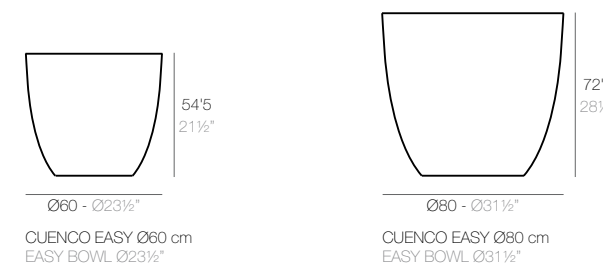

CUENCO EASY

	Gal L	C = (d x d) x h in C = (d x d) x h cm	Simple Simple
Vaso 23 1/2" - Vaso 60 cm	32 - 120	12 1/2" x 21" - 59 x 53 1/2	48460
Vaso 31 1/2" - Vaso 80 cm	58 - 220	16" x 28 1/4" - 78 1/2 x 71 1/2	48480