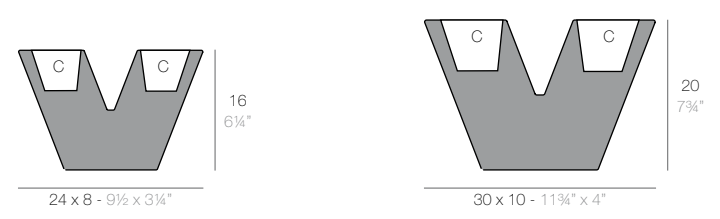

UVE NANO

	Gal L	C = d x h in C = d x h cm	Nano Nano	Nano Lacquered Lacado Nano	Nano Led Nano Led
Uve 24 x 8 x 16 cm - Uve 24x8x16 cm	0'05+0'05 - 0'2+0'2	3" x 2 1/2" x 2 1/2" - 7 x 6 x 6	43308A	43308F	43308W
Uve 11 1/4" x 4" x 7 3/4" - Uve 30x10x20 cm	0'1+0'1 - 0'4+0'4	3 1/2" x 3 1/4" x 3 1/4" - 9 x 8 x 8	43310A	43310F	43310W

VASES

Vases Isla. Grosor Acolchado Isla: 4 cm.
Vases Island. Thick Cushion: 4 cm / 1 1/2"

	Gal L	C (d x h) in C (a x h) cm	Basic	Self-watering Autorriego	Lacquered Lacado	White Led Cab. Led Blanco Cab.	RGBW Led Cab. Led RGBW Cab.	RGBW Led Batt. Led RGBW Bat.	RGBW Led DMX Cab. Led RGBW DMX Cab.	RGBW Led DMX Batt. Led RGBW DMX Bat.	Cushion Acolchado
Island Isla	2'71/4" 103	Ø27 1/4" x 15 1/4" Ø69 x 39	47178A	47178R	47178F	47178W	47178L	47178Y	47178D	47178DY	47178CO