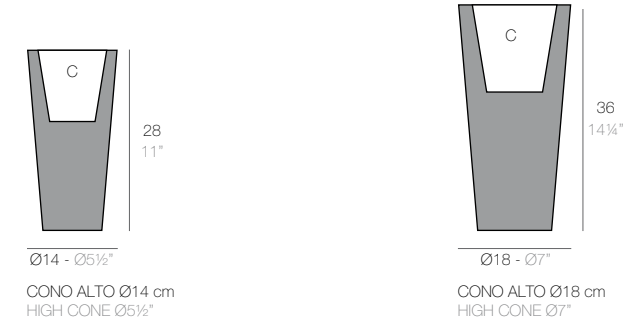

CONO ALTO NANO

	Gal L	C = d x h in C = d x h cm	Nano Nano	Nano Lacquered Lacado Nano	Nano Led Nano Led
High Cone 5 1/2" x 11" - Cono Alto 14 x 28 cm	1/2 - 1 1/2	14 1/2" x 11" - 36 x 28	40514A	40514F	40514W
High Cone 7" x 14 1/4" - Cono Alto 18 x 36 cm	1 - 3	18" x 14 1/4" - 45 x 36	40518A	40518F	40518W