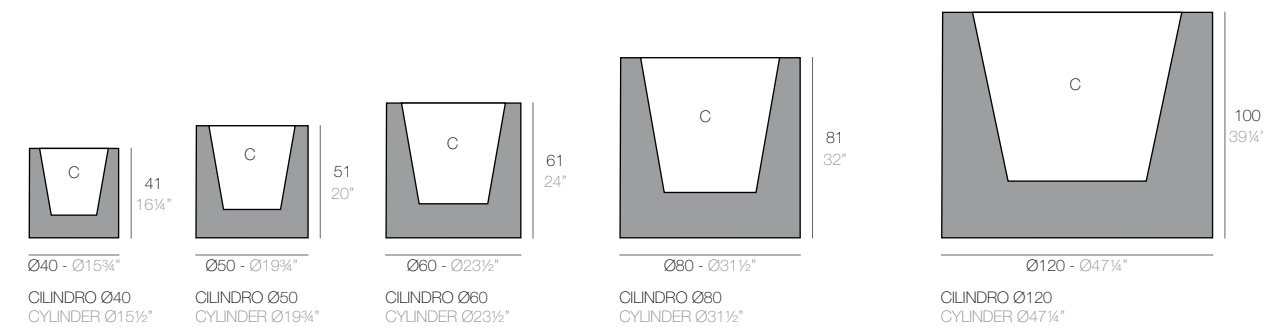

CILINDRO

	Gal L	C= Ø x h in C= Ø x h cm	Basic Basic	Self-watering Autoriego	Lacquered Lacado	White Led Cab. Led Blanco Cab.	RGBW Led Cab. Led RGBW Cab.	RGBW Led Batt. Led RGBW Bat.	RGBW Led DMX Cab. Led RGBW DMX Cab.	RGBW Led DMX Batt. Led RGBW DMX Bat.
Cylinder Ø15¾" x 15¾" - Cilindro Ø40 x 40 cm	5½ - 20	Ø12¼" x 11¾" - Ø31 x 30	40340A	40340R	40340RF	40340W	40340L	40340Y	40340D	40340DY
Cylinder Ø19¾" x 19¾" - Cilindro Ø50 x 50 cm	9¼ - 35	Ø15" x 15¼" - Ø38 x 39	40350A	40350R	40350RF	40350W	40350L	40350Y	40350D	40350DY
Cylinder Ø23½" x 23½" - Cilindro Ø60 x 60 cm	15¼ - 60	Ø18" x 18" - Ø46 x 46	40360A	40360R	40360RF	40360W	40360L	40360Y	40360D	40360DY
Cylinder Ø31½" x 31½" - Cilindro Ø80 x 80 cm	38¼ - 145	Ø24" x 24½" - Ø61 x 62	40380A	40380R	40380RF	40380W	40380L	40380Y	40380D	40380DY
Cylinder Ø47¼" x 39¼" - Cilindro Ø120 x 100 cm	116¼ - 440	Ø35¼" x 32" - Ø91 x 81	40312A	40312R	40312RF	40312W	40312L	40312Y	40312D	40312DY