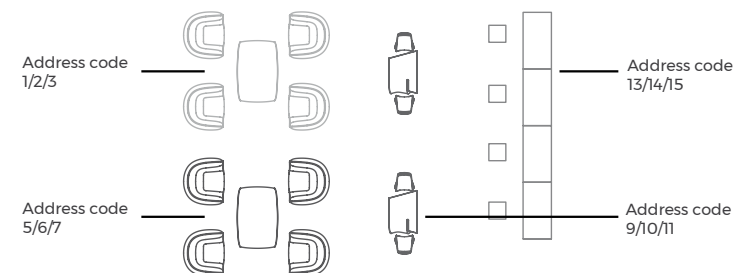

2* Example of DMX Wireless Professional Customized Configuration