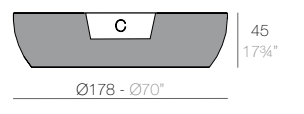

VASES

Vases Isla. Grosor Acolchado Isla: 4 cm.
Vases Island. Thick Cushion: 4 cm / 1 1/2"

	Gal L	C (d x h) in C (a x h) cm	Basic	Self-watering Autorriego	Lacquered Lacado	White Led Cab. Led Blanco Cab.	RGBW Led Cab. Led RGBW Cab.	RGBW Led Batt. Led RGBW Bat.	RGBW Led DMX Cab. Led RGBW DMX Cab.	RGBW Led DMX Batt. Led RGBW DMX Bat.	Cushion Acolchado
Island Isla	2'71/4" 103	Ø27 1/4" x 15 1/4" Ø69 x 39	47178A	47178R	47178F	47178W	47178L	47178Y	47178D	47178DY	47178CO