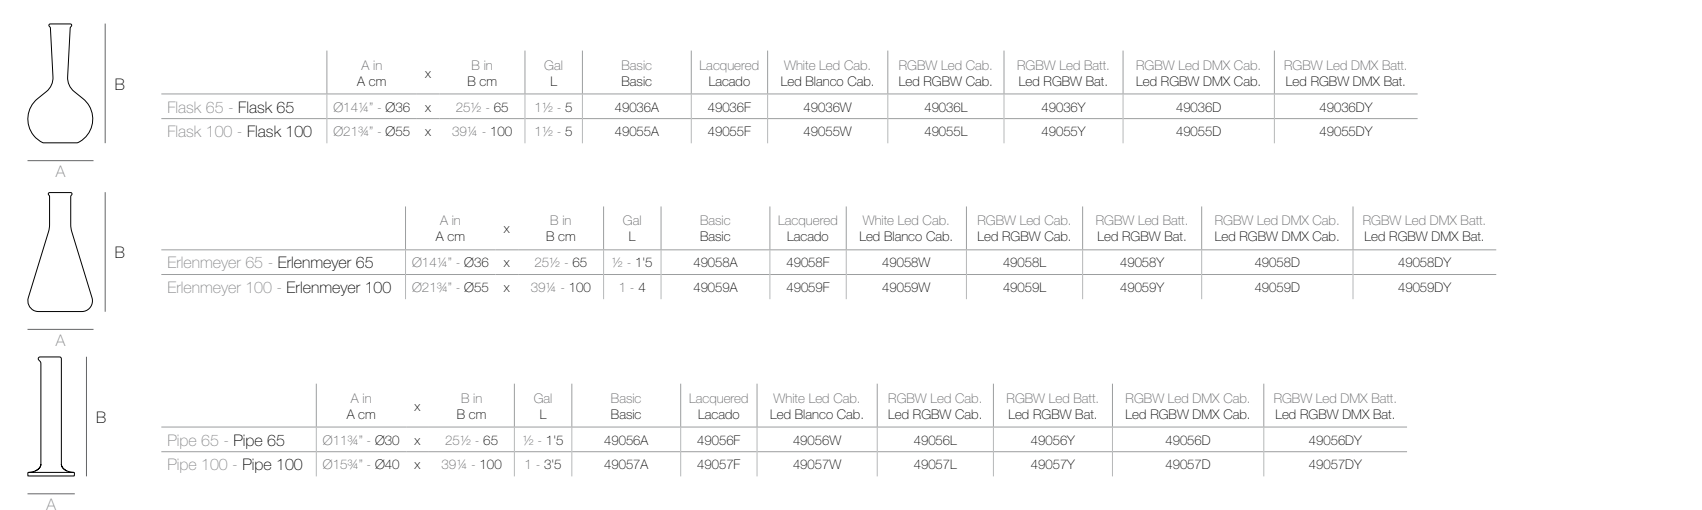

CHEMISTUBES

	A in A cm	x	B in B cm	Gal L	Basic Basic	Lacquered Lacado	White Led Cab. Led Blanco Cab.	RGBW Led Cab. Led RGBW Cab.	RGBW Led Batt. Led RGBW Bat.	RGBW Led DMX Cab. Led RGBW DMX Cab.	RGBW Led DMX Batt. Led RGBW DMX Bat.
Flask 65 - Flask 65	Ø14¼" - Ø36	x	25½ - 65	1½ - 5	49036A	49036F	49036W	49036L	49036Y	49036D	49036DY
Flask 100 - Flask 100	Ø21¼" - Ø65	x	39¼ - 100	1½ - 5	49055A	49055F	49055W	49055L	49055Y	49055D	49055DY