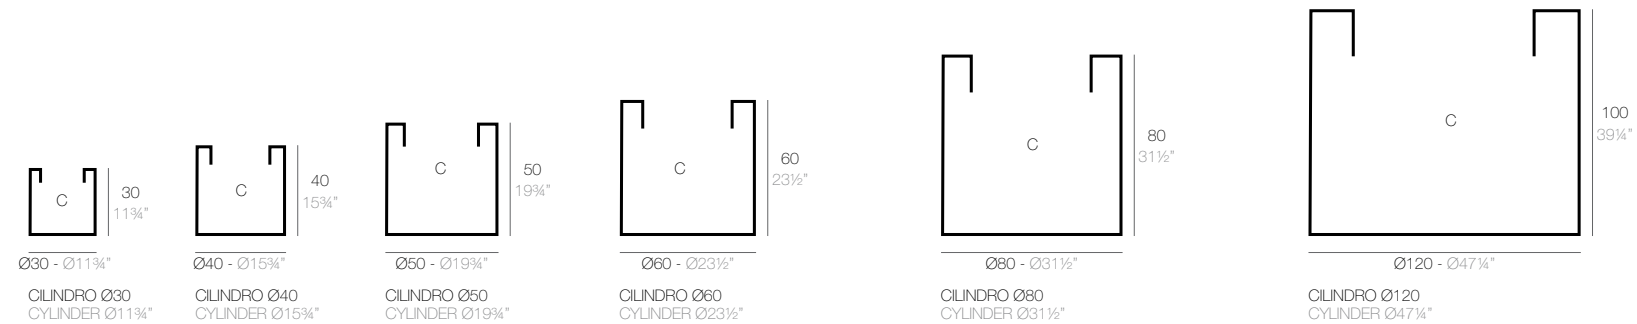

Gal L	C= Ø x h in C= Ø x h cm	Simple Simple	Simple Lacquered Lacado Simple
Cylinder Ø11¼" x 11¾" - Cilindro Ø30 x 30 cm	5½ - 20	Ø9½" x 11¾" - Ø24 x 30	40330	40330F
Cylinder Ø15¾" x 15¾" - Cilindro Ø40 x 40 cm	13 - 50	Ø13" x 23½" - Ø33 x 40	40340	40340F
Cylinder Ø19¾" x 19¾" - Cilindro Ø50 x 50 cm	36½ - 100	Ø16½" x 19¾" - Ø42 x 50	40350	40350F
Cylinder Ø23½" x 23½" - Cilindro Ø60 x 60 cm	45 - 170	Ø20½" x 23½" - Ø52 x 60	40360	40360F
Cylinder Ø31½" x 31½" - Cilindro Ø80 x 80 cm	105 - 400	Ø27½" x 31½" - Ø70 x 80	40380	40380F
Cylinder Ø47¼" x 39¼" - Cilindro Ø120 x 100 cm	290½ - 1100	Ø41¼" x 39¼" - Ø105 x 100	40312	40312F