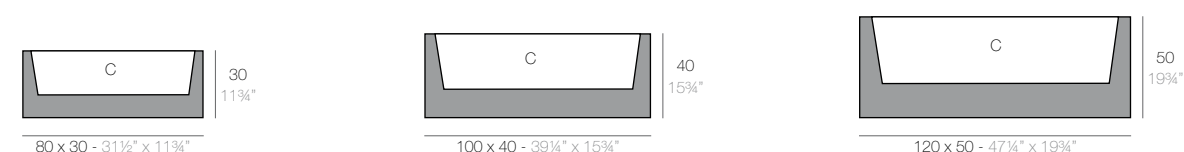

JARDINERA

	Gal L	C= (d x d') x h in C= (d x d') x h cm	Basic Basic	Self-watering Autorniego	Lacquered Lacado	White Led Cab. Led Blanco Cab.	RGBW Led Cab. Led RGBW Cab.	RGBW Led Batt. Led RGBW Bat.	RGBW Led DMX Cab. Led RGBW DMX Cab.	RGBW Led DMX Batt. Led RGBW DMX Bat.
Jardiniere 31 1/2" x 11 3/4" x 11 3/4" - Jardinera 80 x 30 x 30cm	8 - 30	28 3/4" x 9" x 7 3/4" - 73 x 23 x 20	41630A	41630R	41630RF	41630W	41630L	41630Y	41630D	41630DY
Jardiniere 39 1/4" x 15 3/4" x 15 3/4" - Jardinera 100 x 40 x 40 cm	18 1/2 - 70	35 3/4" x 12 1/4" x 12 1/4" - 91 x 31 x 31	41640A	41640R	41640RF	41640W	41640L	41640Y	41640D	41640DY
Jardiniere 47 1/4" x 19 3/4" x 19 3/4" - Jardinera 120 x 50 x 50 cm	37 - 140	42 1/2" x 15" x 15" - 108 x 38 x 38	41650A	41650R	41650RF	41650W	41650L	41650Y	41650D	41650DY