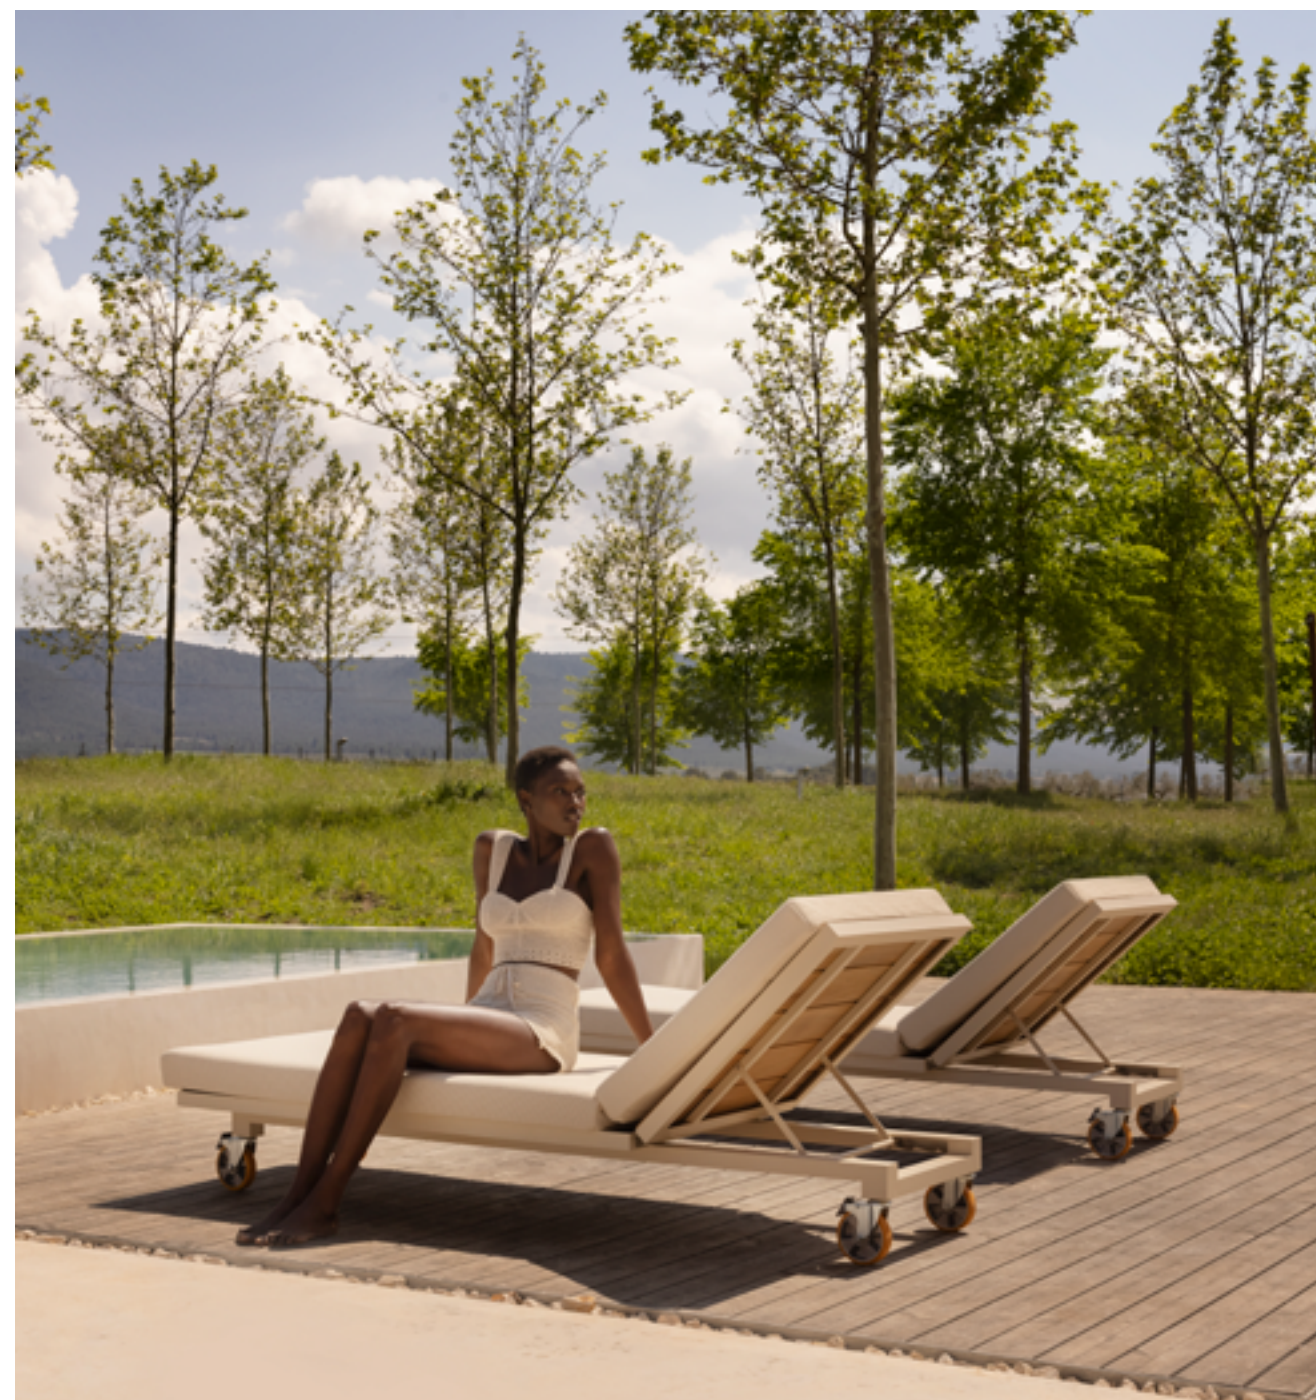

VINEYARD **SIDE TABLE**
crema 5036 + teca natural