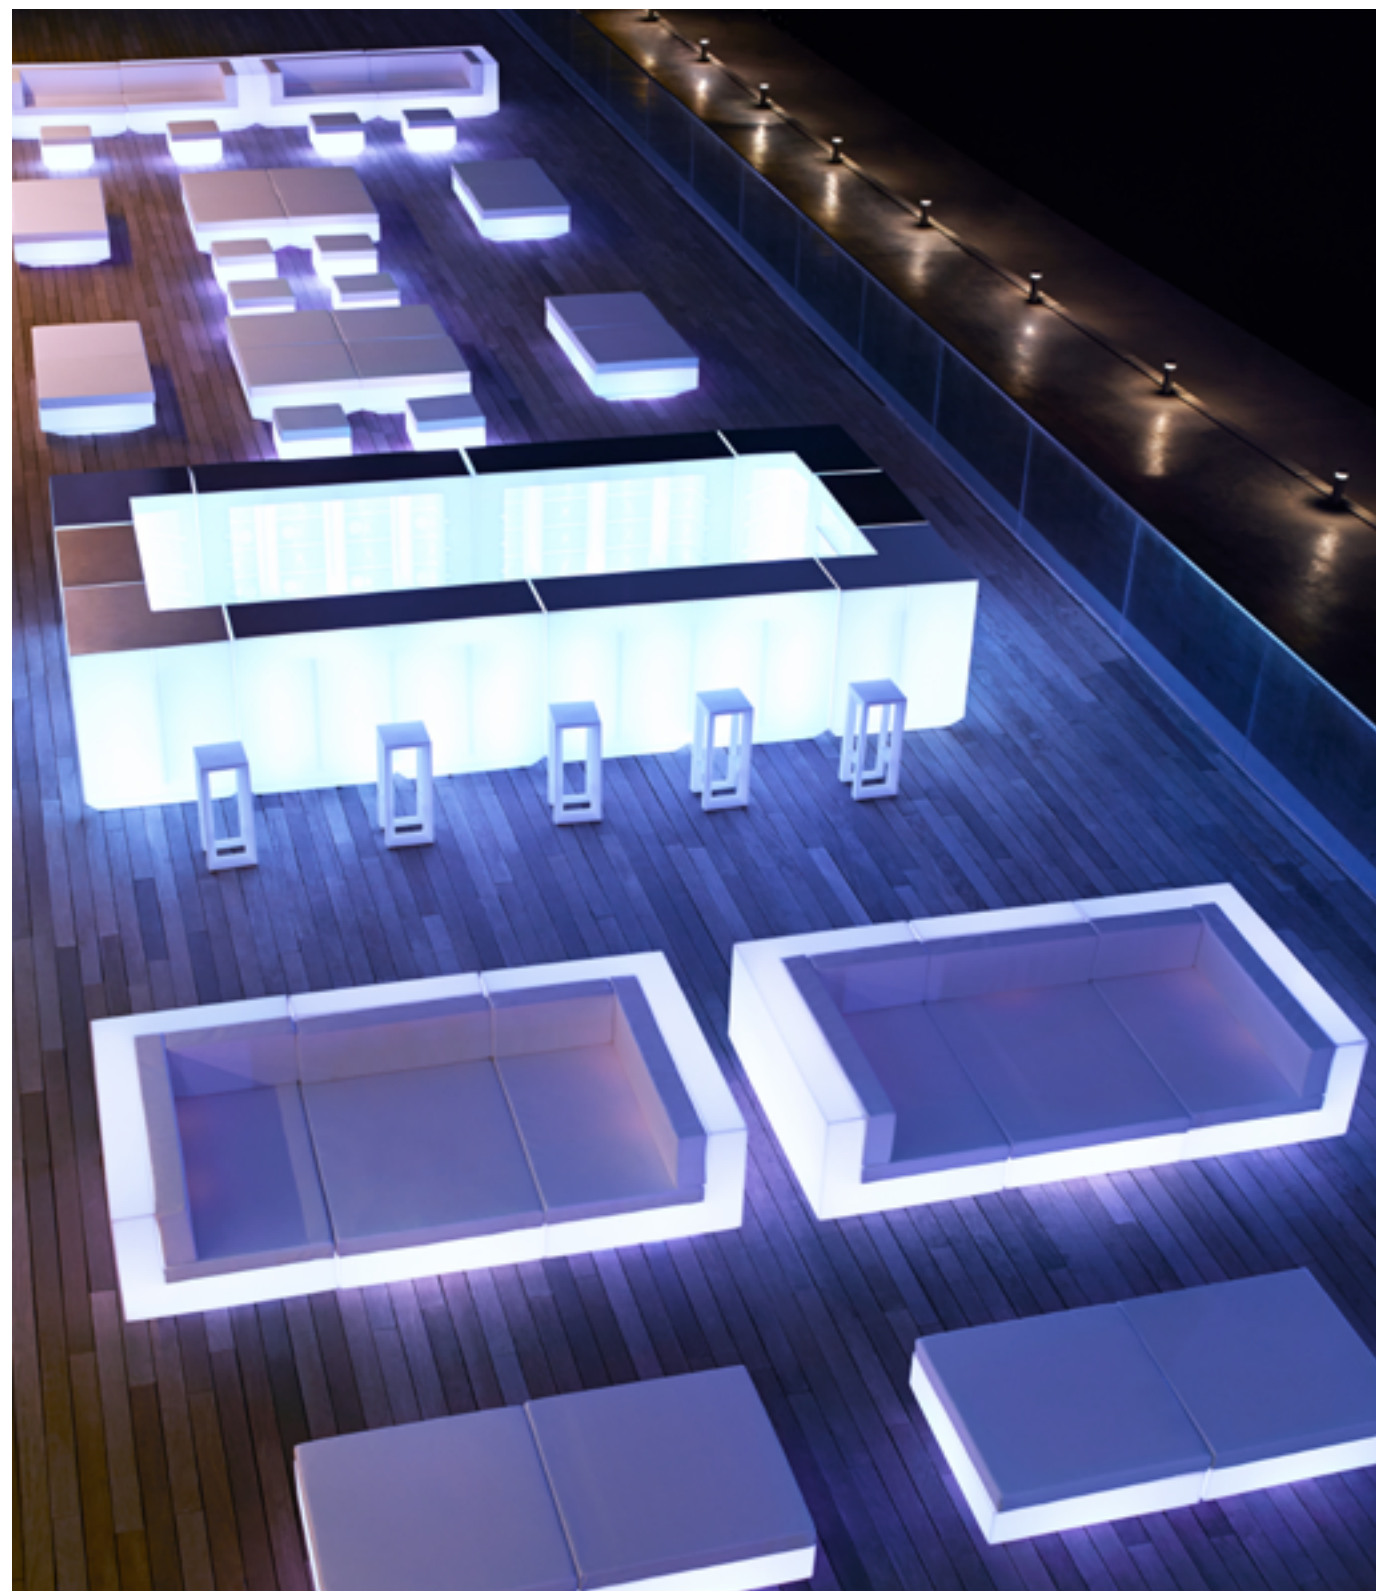

VELA
ARMCHAIR & TABLE & NANO POT
bronze + glass table top

VELA **COUNTER & CHAISE LONGUE & OTTOMANS & FRAME STOOLS**
ice + rgbw + nautic white cushions