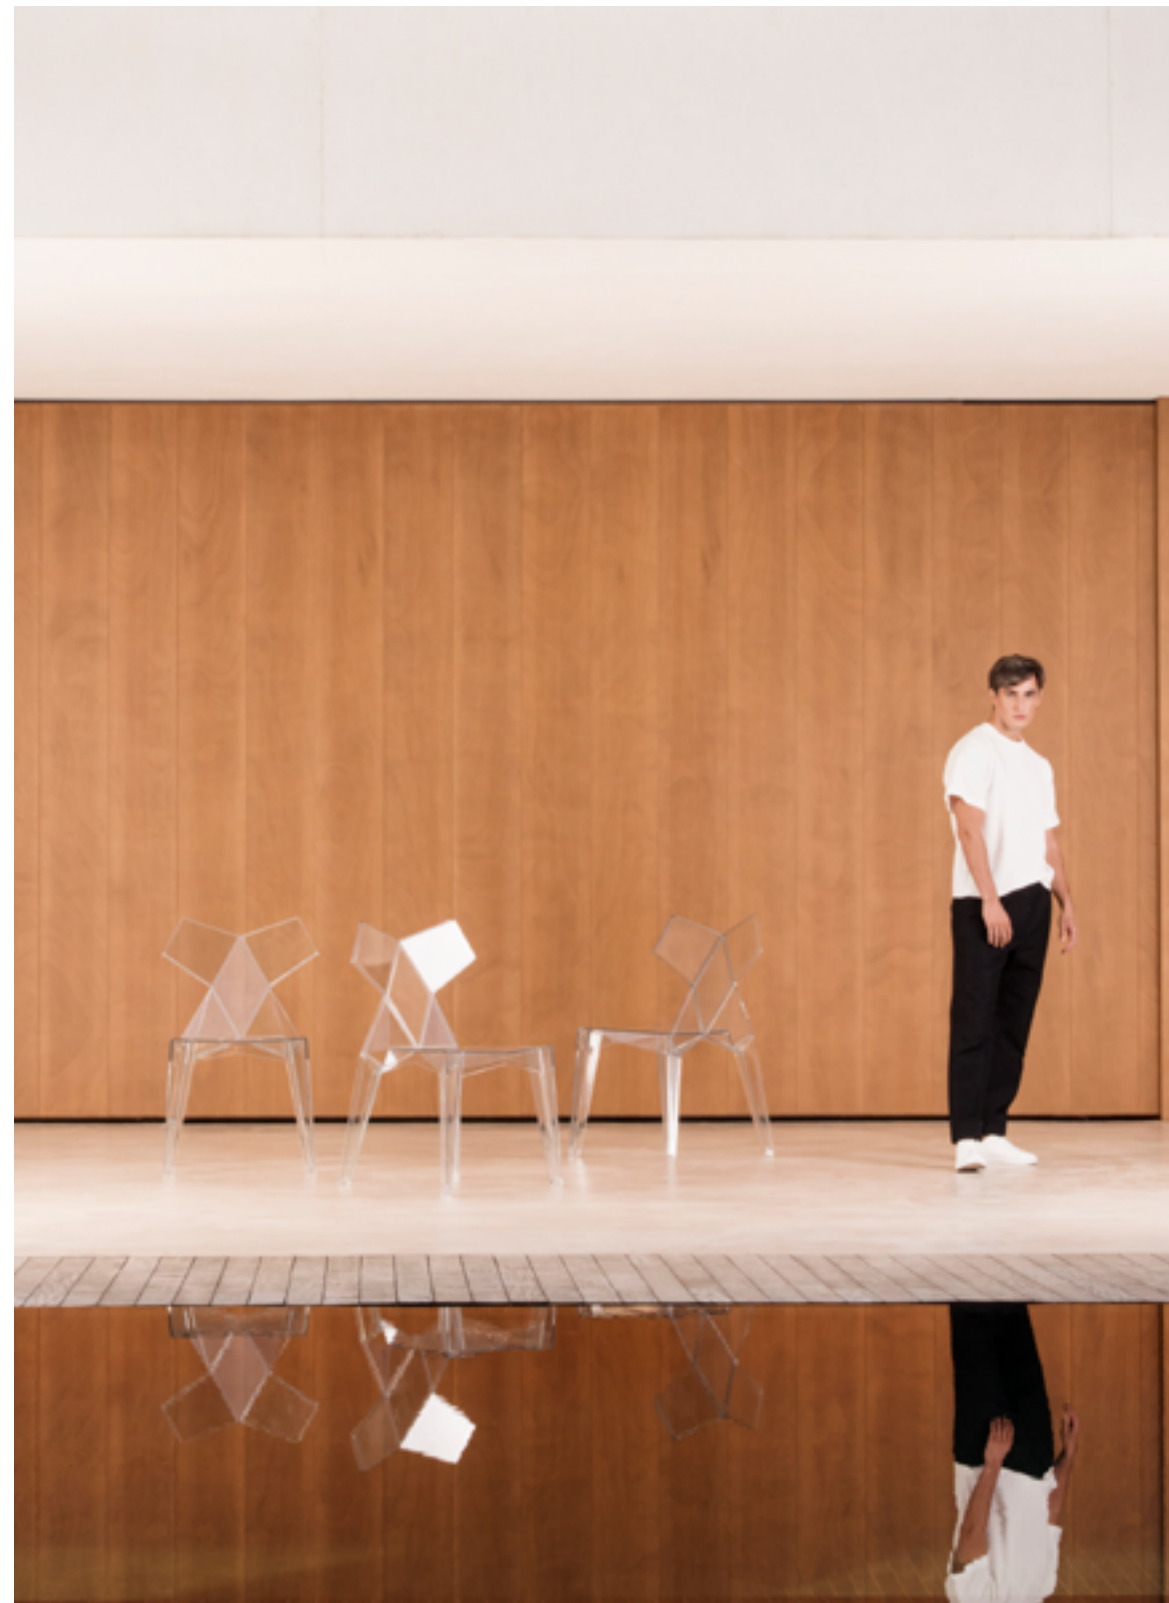

KIMONO CHAIR
fume & black & cristal

KIMONO CHAIR
cristal