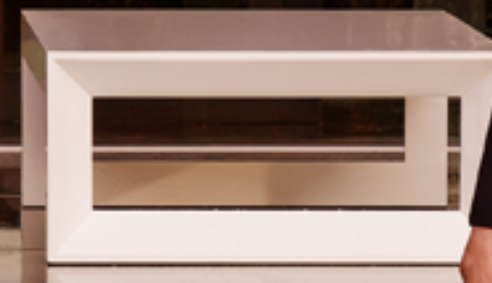

FRAME

by Ramón Esteve

FRAME LOUNGE CHAIR & SOFA & COFFEE TABLE & SUN LOUNGER
lacquered white