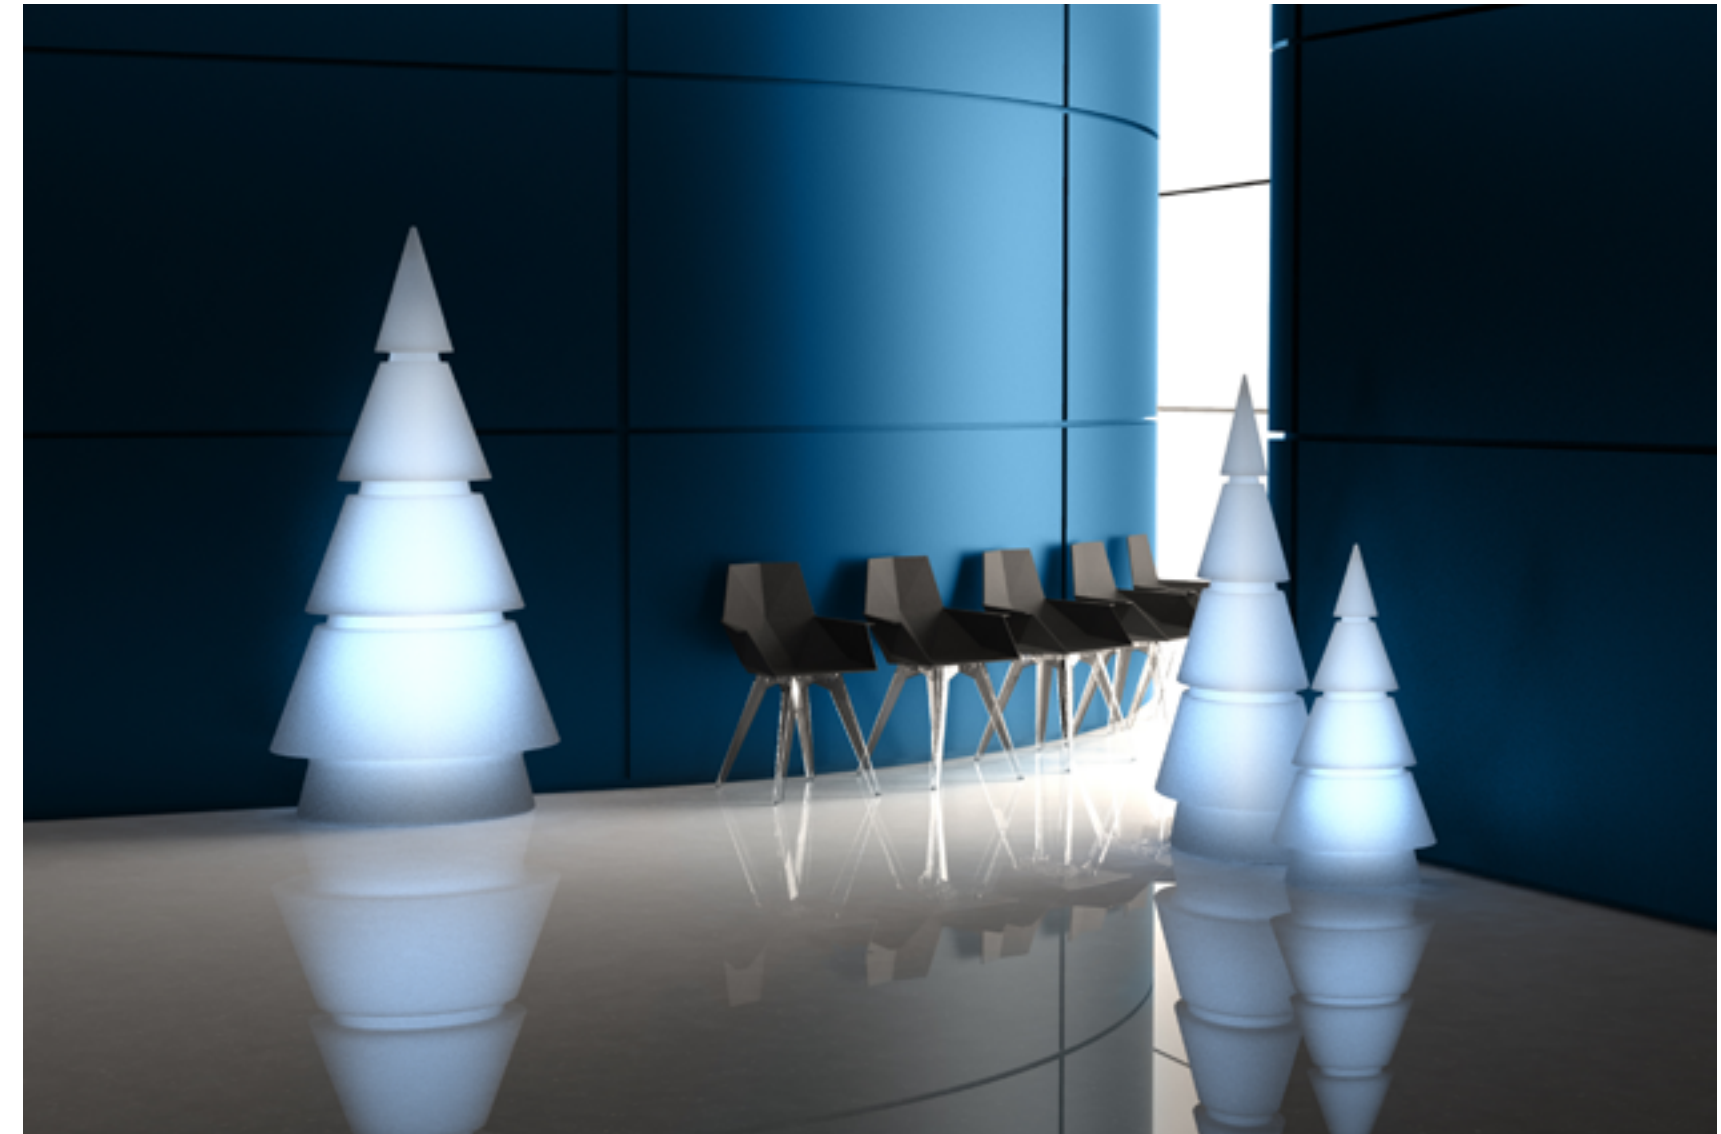

ULM **SECTIONAL SOFA & COFFEE TABLE & LAMP**
ice + rgbw + crevin white

ULM **JARDINIÈRE**
bronze & white & black

ULM **SQUARE PLANTERS**
ice + rgbw

FOREST

by Ramón Esteve

FOREST 2M + 1,5M + 1M
ice + rgbw

FOREST 2M + 1,5M + 1M
ice + rgbw