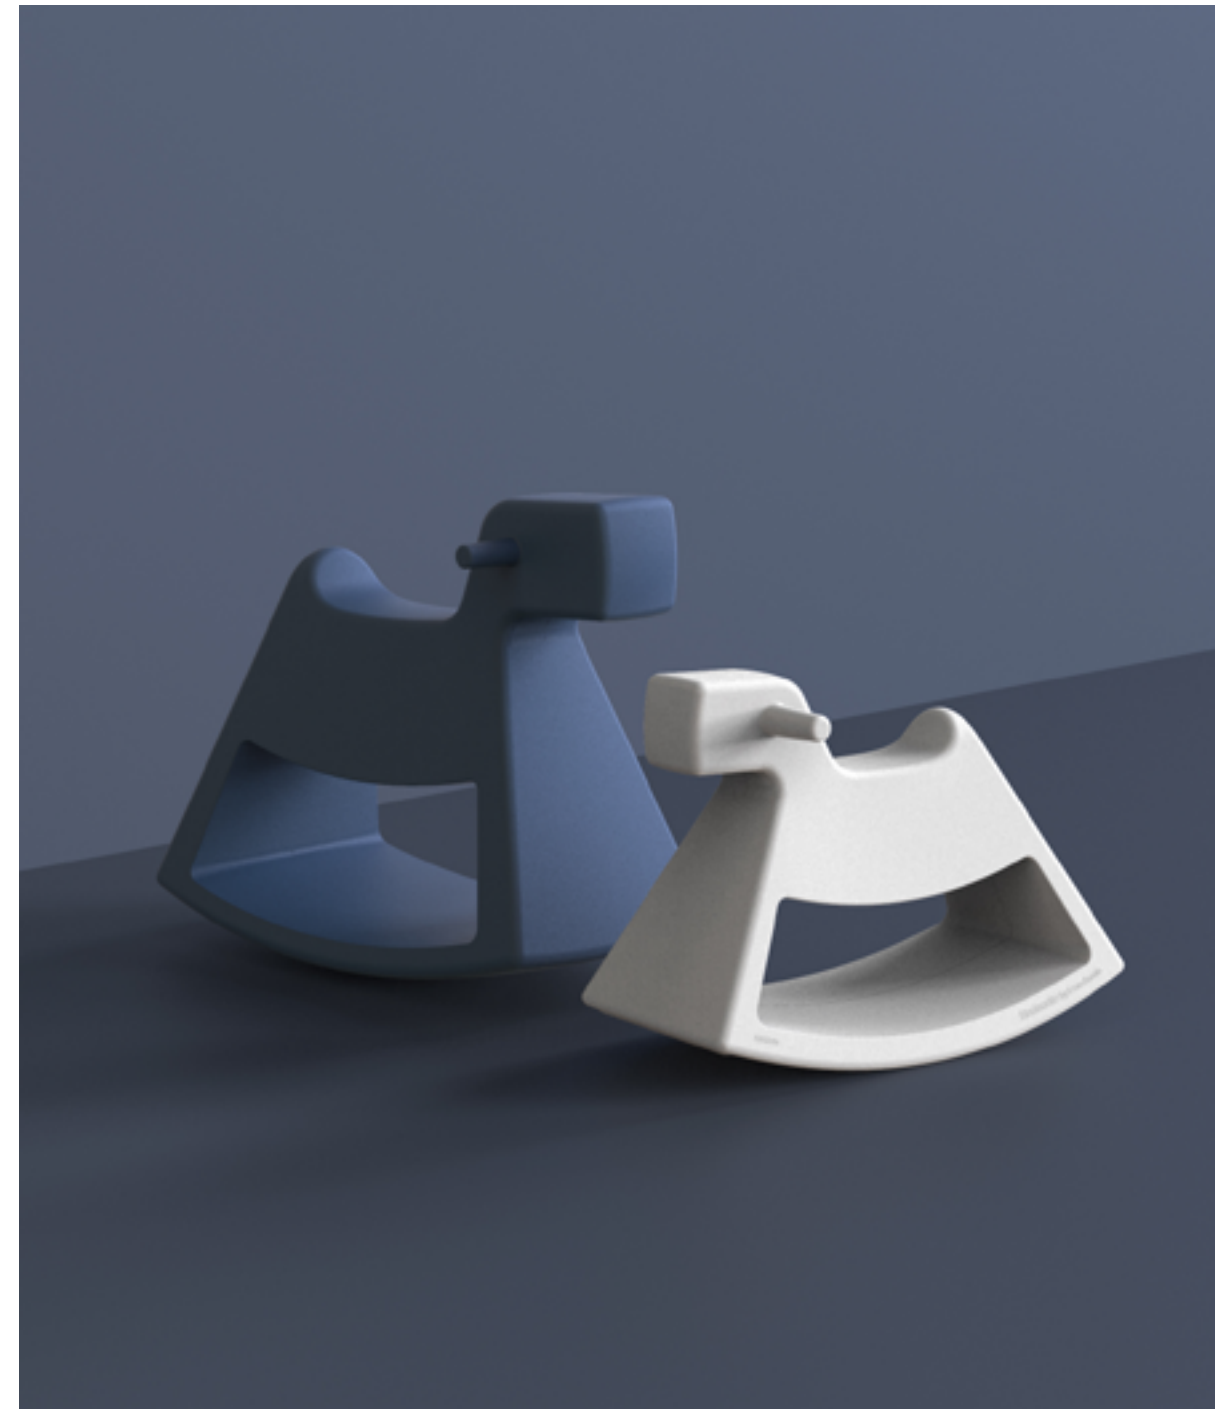

ROSINANTE

by Eero Aarnio

ROSINANTE **ROCKING HORSE**
navy & white