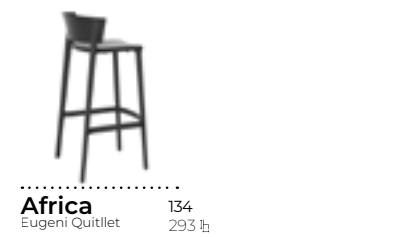

Wall-Street
Eugeni Quitllet 140 288 ₺