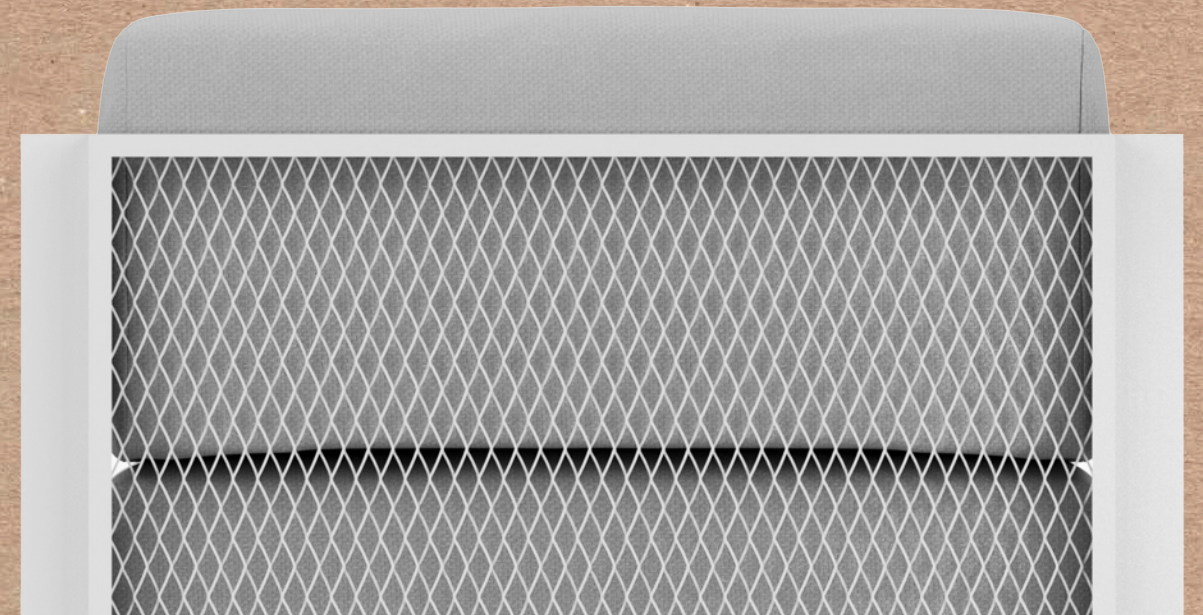

02
THE FACTORY