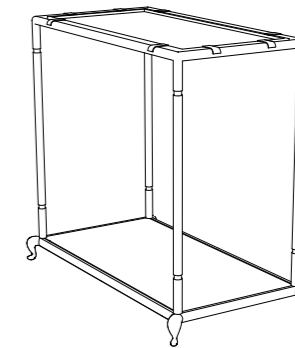

ART. 6185910
BASE FOR SINGLE SUNBED WHEN CLOSED
BASE LETTINO SINGOLO CHIUSO
Painted aluminum / Alluminio verniciato
102 x 102 x h13 cm

ART. 6185920
BASE FOR SINGLE SUNBED WHEN CLOSED
BASE LETTINO SINGOLO CHIUSO
Aluminum frame covered with woven synthetic resin
Struttura in alluminio rivestita resina sintetica intrecciata
123 x 123 x h21 cm

ART. 68222
CANOPY FOR DOUBLE SUNBED WHEN OPEN
BASE LETTINO DOPPIO APERTO
Aluminum frame covered with woven synthetic resin
Struttura in alluminio rivestita resina sintetica intrecciata
123 x 223 x h'21 x h200 cm