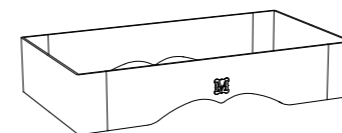

ART. 67205
BASE FOR TRAY WITH GLASS HOLDER
BASE PER VASSOIO CON FERMA BICCHIERI
Painted aluminum / Alluminio verniciato
67 x 37 x h13