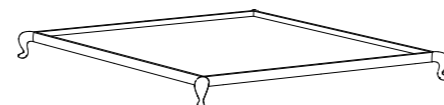

CANOPO
floating armchair and tray

CANOPO
floating sunbed

CANOPO
floating armchair

CANOPO
*floating armchair
with woven base*

CANOPO
floating sunbed

CANOPO
*floating sunbed and tray
with aluminium base*

CANOPO
floating double sunbed

TECHNICAL

ART. 61860
FLOATING DOUBLE SUNBED
LETTINO GALLEGGIANTE DOPPIO
100/200 x 200 x h16/32 cm

OPEN / APERTO
200 x 200 x h16 cm

CLOSED / CHIUSO
100 x 200 x h32 cm

ART. 6186210
BASE FOR DOUBLE SUNBED WHEN OPEN
BASE LETTINO DOPPIO APERTO
Painted aluminum / Alluminio verniciato
202 x 202 x h13 cm

ART. 6186220
BASE FOR DOUBLE SUNBED WHEN OPEN
BASE LETTINO DOPPIO APERTO
Aluminum frame covered with woven synthetic resin
Struttura in alluminio rivestita resina sintetica intrecciata
223 x 223 x h21 cm

ART. 6186110
BASE FOR DOUBLE SUNBED WHEN CLOSED
BASE LETTINO DOPPIO CHIUSO
Painted aluminum / Alluminio verniciato
102 x 202 x h13 cm

ART. 6186120
BASE FOR DOUBLE SUNBED WHEN CLOSED
BASE LETTINO DOPPIO CHIUSO
Aluminum frame covered with woven synthetic resin
Struttura in alluminio rivestita resina sintetica intrecciata
123 x 223 x h21 cm