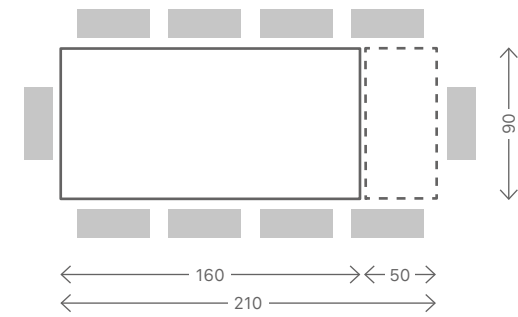

Cassetto prolunga

extension leaf compartment