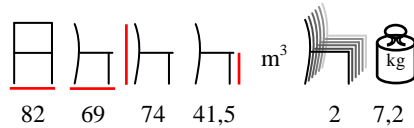

sedia - alluminio/polipropilene

white
biancoanthracite
antracite

by Nardi

NINFEA RELAX

chair - aluminium/polypropylene

sedia - alluminio/polipropilene

white
biancoanthracite
antracite

by Nardi