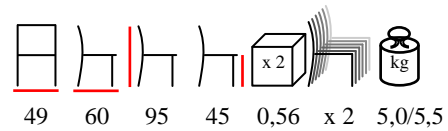

ROYAL/SI

chair - aluminium white washed/pe grey/
upholstered water repellent fabric seat

sedia - alluminio decapato/pe grigio/sedile
imbottito con stoffa idrorepellente