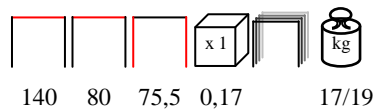

CUBE/T 140x80

table - aluminium/durelTOP

tavolo - alluminio/durelTOP