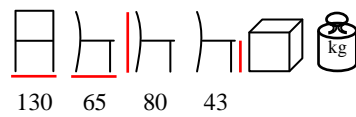

**BETTY/T**

coffee table - aluminium grey/hpl grey

tavolino - alluminio grigio/hpl grigio

BETTY/D

sofa - aluminium anthracite/polyester brown
divano - alluminio antracite/poliestere marrone

BETTY/P

armchair - aluminium anthracite/polyester brown
poltrona - alluminio antracite/poliestere marrone