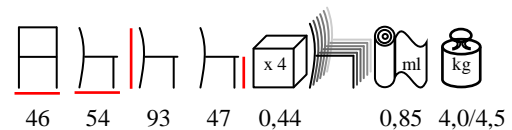

JOY/S

chair - aluminium antracite, upholstered with
water repellent fabric

sedia - alluminio antracite imbottita con stoffa
idrorepellente