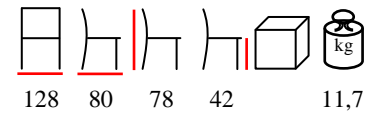

GRENACHE/D

sofa - aluminium/polyethylene white-grey with cushion

divano - alluminio/polietilene bianco-grigio con cuscino