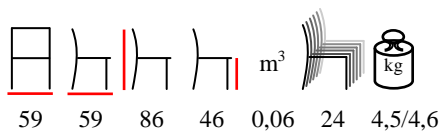

white bianco	
turtle dove tortora	light blue celeste	red rosso
coffee caffè	agave agave	anthracite antracite