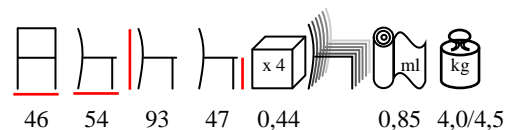

JOY/S

chair - aluminium beige, upholstered with
water repellent fabric

sedia - alluminio beige, imbottita con stoffa i-
drorepellente