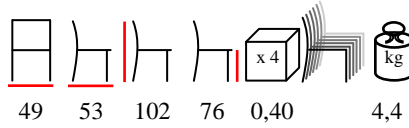

NET/SG

barstool - polypropylene fiberglass

sgabello - polipropilene fiberglass

NET/SG MINI

barstool - polypropylene fiberglass

sgabello - polipropilene fiberglass

TRILL/SG

Stool- polypropylene fiberglass

Sgabello-polipropilene fiberglass

TRILL/SG MINI

Stool- polypropylene fiberglass

Sgabello-polipropilene fiberglass