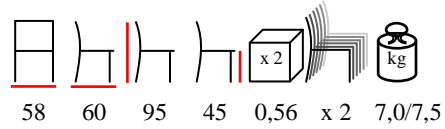

ROYAL/PI

armchair - aluminium white washed/pe grey/
upholstered water repellent fabric seat

poltrona - alluminio decapato/pe grigio/sedile
imbottito con stoffa idrorepellente