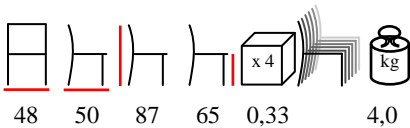

white bianco	
turtle dove tortora	light blue celeste	red rosso
coffee caffè	agave agave	anthracite antracite