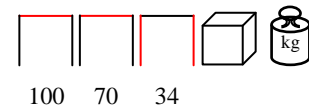

**DROP/T 100x70x34**

coffee table - aluminium/glass top

tavolino - alluminio/piano vetro

DROP/D

sofa - aluminium black/polyester black

divano - alluminio nero/poliestere nero

**DROP/L**

lounger - aluminium black/polyester black