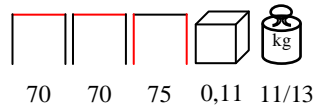

by Nardi

CLIP 80/T

table - polypropylene fiberglass/dureltop

tavolo - polipropilene fiberglass/piano dureltop