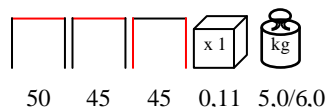

SEASIDE/TAVOLO

caffè table - solid mahogany Sapelli frame

tavolino - fusto in mogano Sapelli