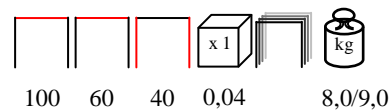

by Nardi

ARIA/P

armchair - polypropylene with cushion

poltrona - polipropilene con cuscino

white
bianco

turtle dove
tortora

ARIA/T 60

coffee table - polypropylene

tavolino - polipropilene

by Nardi

white
bianco

turtle dove
tortora

ARIA/T 100

coffee table - polypropylene

tavolino - polipropilene

by Nardi

white
bianco

turtle dove
tortora