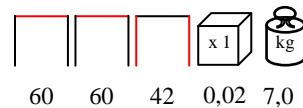

LOTO/T RELAX 60

coffee table - aluminium/hpl

tavolino - alluminio/hpl