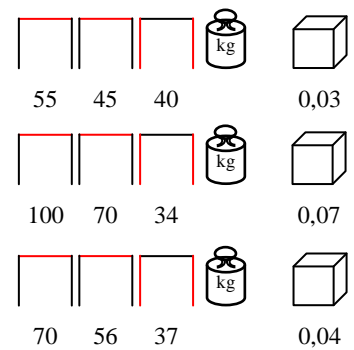

RIO/D

sofa - aluminium anthracit/polyester taupe
divano - alluminio antracite/poliestere tortora

RIO/L

lounge - aluminium anthracit/polyester taupe
lounge - alluminio antracite/poliestere tortora

RIO/T

coffee table - aluminium anthraci/top
tavolino - alluminio antracite/piano