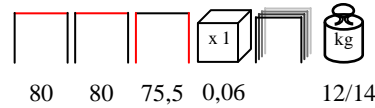

CUBE/T 70x70

table - aluminium/durelTOP

tavolo - alluminio/durelTOP

white
bianco

turtle dove
tortora

coffee
caffè

anthracite
antracite

by Nardi

CUBE/T 80x80

table - aluminium/durelTOP

tavolo - alluminio/durelTOP

white
bianco

turtle dove
tortora

coffee
caffè

anthracite
antracite

by Nardi

CUBE/T 140x80

table - aluminium/durelTOP

tavolo - alluminio/durelTOP

white
bianco

turtle dove
tortora

coffee
caffè

anthracite
antracite

by Nardi