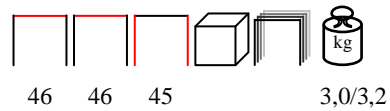

MALINDI/T

side table - aluminium/eco-teak

tavolino - alluminio/eco-tek

RODI

side table - resin

tavolino - resina