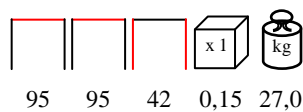

LOTO/T RELAX 95

coffee table - aluminium/glass

tavolino - alluminio/vetro