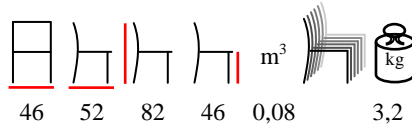

SCHOOL CHAIR ALU/S

chair - aluminium RAL colour
minimum 20 pcs

sedia - alluminio colori RAL
minimo 20 pz

STRING/S

chair - steel RAL colour - minimum 20 pcs

sedia - acciaio colori RAL - minimo 20 pz