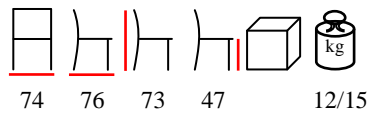

KING/P

armchair - aluminium/polyethylene burned, cushion ecru - polyester black , cushion ecru - polyester beige, cushion brown

poltrona - alluminio/polietilene bruciato, cuscino ecru - poliestere nero, cuscino ecru - poliestere beige, cuscino marrone