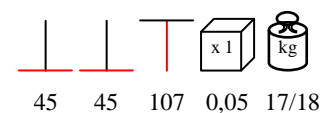

**BASE GHISA GRANDE**

table base - castiron powder coated, max 100x100/Ø 140

base tavolo - ghisa verniciata, max 100x100/Ø 140

**BASE GHISA ALTA**

table base - castiron powder coated, max 80x80/Ø 80

base tavolo - ghisa verniciata, max 80x80/Ø 80