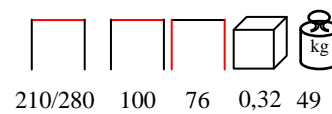

turtle dove
tortora

anthracite
antracite

by Nardi

RIO 210/T EXTENSIBLE

table - aluminium legs/polypropylene top

tavolo - gambe alluminio/piano in polipropilene

white
bianco

turtle dove
tortora