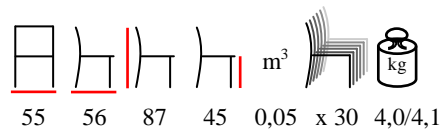

PERLA W/P

armchair - aluminium white/eco-teak slats
poltrona - alluminio bianco/doghe in eco-tek