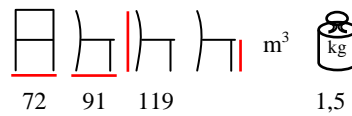

FOLIO ROCKING KIT

rocking kit - polypropylene fiberglass

kit dondolo - polipropilene fiberglass

white
bianco

agave
agave

turtle dove
tortora

tobacco
tabacco

anthracite
antracite