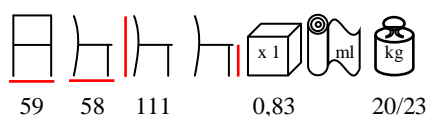

VULKAN/SG

swivel barstool - steel painted - upholstered
minimum quantity 10 pcs

sgabello girevole - acciaio verniciato - imbottito
quantità minima 10 pz