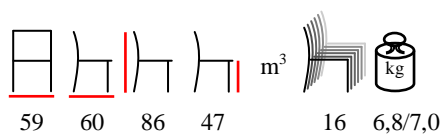

DANY/P

armchair - steel anthracite/polyester beige

poltrona - acciaio antracite/poliestere beige

DANY/P

armchair - steel anthracite/polyester grey

poltrona - acciaio antracite/poliestere grigio

**ONDA/P**

armchair - aluminium/polyethylene bronze