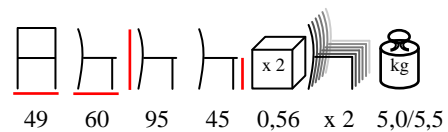

ROYAL/SI

chair - aluminium white washed/pe white/
upholstered water repellent fabric seat

sedia - alluminio decapato/pe bianco/sedile
imbottito con stoffa idrorepellente