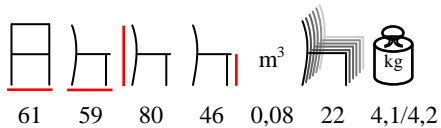

by Nardi

BIT/S

chair - polypropylene fiberglass

sedia - polipropilene fiberglass

NET/P

armchair - polypropylene fiberglass

poltrona - polipropilene fiberglass

by Nardi

NET/D

sofa - polypropylene fiberglass

divano - polipropilene fiberglass

by Nardi

NET/T 100

coffee table - polypropylene fiberglass

tavolino - polipropilene fiberglass

by Nardi