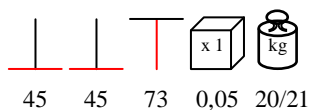

BASE INOX SATINATO PICCOLA

table base - castiron powder coated, max 90x90/Ø 100

base tavolo - ghisa verniciata, max 90x90