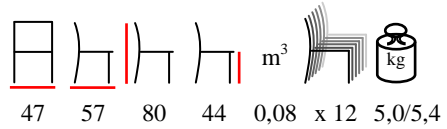

chair - steel anthracite

sedia - acciaio antracite

**CITY/TL**

table - steel anthracite with stained pine wood top

tavolo - acciaio antracite con piano in pino tinto

**CITY/TM**

table - steel anthracite with perforated steel top