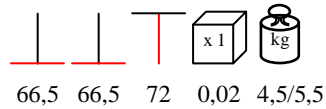

BASE CALICE ALU

table base - aluminium varnished, max Ø 80 - 80x80

base tavolo - alluminio verniciato, max Ø 80 - 80x80