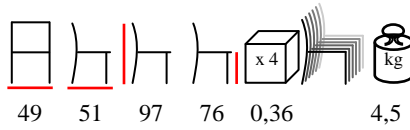

white
biancoanthracite
antracite

FARO/SG

barstool - polypropylene fiberglass

sgabello - polipropilene fiberglass

by Nardi

	white bianco	
turtle dove tortora	light blue celeste	red rosso
coffee caffè	agave agave	anthracite antracite