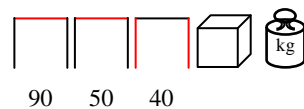

BETTY/T

coffee table - aluminium anthracite/hpl brown
tavolino - alluminio antracite/hpl marrone