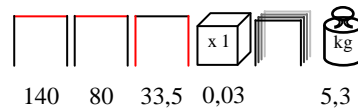

CUBE KIT/T HIGH 140x80x107

height lifting sistem - aluminium

rialzo per tavolo - alluminio