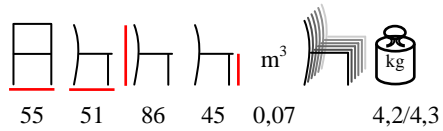

poltrona - polipropilene

white
biancoturtle dove
tortoracoffee
caffèanthracite
antracite

by Nardi

ERICA/S

chair - polypropylene

sedia - polipropilene

white
biancoturtle dove
tortoracoffee
caffèanthracite
antracite