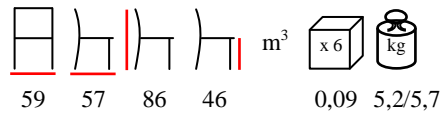

by Nardi

PALMA/P

armchair - polypropylene

poltrona - polipropilene

white
bianco

turtle dove
tortora

coffee
caffè

anthracite
antracite

by Nardi

ERICA/S

chair - polypropylene

sedia - polipropilene

white
bianco

turtle dove
tortora

coffee
caffè

anthracite
antracite

by Nardi

GARDENIA/P

armchair - polypropylene

poltrona - polipropilene

white
bianco

turtle dove
tortora

coffee
caffè

anthracite
antracite

by Nardi

DALIA/S

chair - polypropylene

sedia - polipropilene

white
bianco

turtle dove
tortora

coffee
caffè

anthracite
antracite