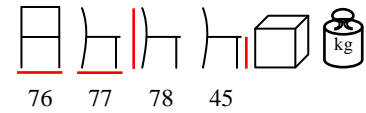

DROP/L

lounger - aluminium black/polyester black

lounger - alluminio nero/poliestere nero