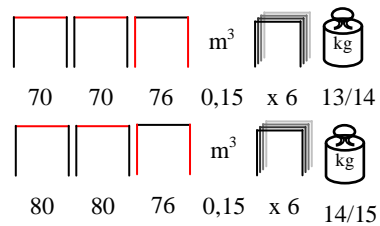

chair - steel anthracite

sedia - acciaio antracite

**CITY/TL**

table - steel anthracite with stained pine wood top

tavolo - acciaio antracite con piano in pino tinto

**CITY/TM**

table - steel anthracite with perforated steel top