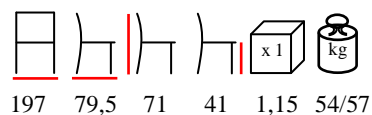

SEASIDE/DIVANO

sofa - wooden frame/mahogany Sapelli backrests, armrests and feet

divano - fusto in legno/schienali, braccioli e piedini in mogano Sapelli