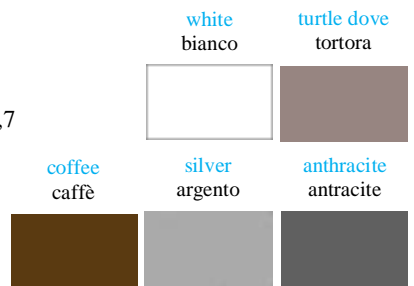

by Nardi

BASE FIORE ALU

table base - aluminium vernished, max Ø 80 - 80x80

base tavolo - alluminio verniciato, max Ø 80 - 80x80

BASE FIORE HIGH

table base - aluminium vernished, max Ø 70 - 70x70

base tavolo - alluminio verniciato, max Ø 70 - 70x70

by Nardi

by Nardi

BASE FRASCA MAXI FIX

table base - aluminium vernished, max Ø 90 - 90x90

base tavolo - alluminio verniciato, max Ø 90 - 90x90

BASE FRASCA MINI FIX

BASE FRASCA MINI FOLDING

table base - aluminium vernished, max Ø 80 - 80x80

base tavolo - alluminio verniciato, max Ø 80 - 80x80

by Nardi