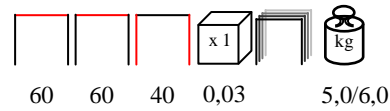

by Nardi

ARIA/P

armchair - polypropylene with cushion

poltrona - polipropilene con cuscino

white
bianco

turtle dove
tortora

ARIA/T 60

coffee table - polypropylene

tavolino - polipropilene

by Nardi

white
bianco

turtle dove
tortora

ARIA/T 100

coffee table - polypropylene

tavolino - polipropilene

by Nardi

white
bianco

turtle dove
tortora