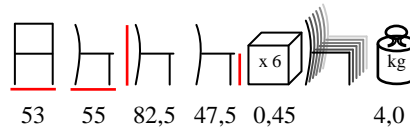

by Nardi

TRILL/P

armchair - polypropylene fiberglass

poltrona - polipropilene fiberglass