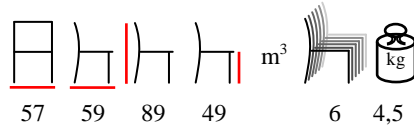

white
bianco

anthracite
antracite