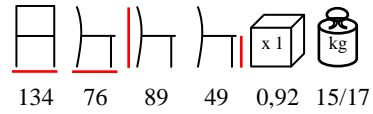

ANTIBES/D

sofa - aluminium/pe, cushion light grey

divano - alluminio/pe, cuscino grigio chiaro