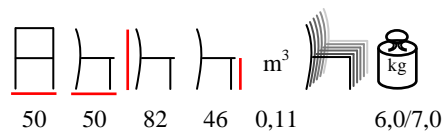

ESTHER/S

chair - steel RAL colour/polyester rope
minimum 20 pcs

sedia - acciaio colori RAL/poliestere corda
minimo 20 pz

ESTHER/S WOOD

chair - steel RAL colour/iroko slats
minimum 20 pcs

sedia - acciaio colori RAL/doghe iroko
minimo 20 pz