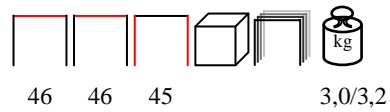

white-white
bianco-bianco

white-turtle
bianco-tortora

white-light blue
bianco-celeste

MALINDI/T

side table - aluminium

tavolino - alluminio

**MALINDI/T**

side table - aluminium/eco-teak