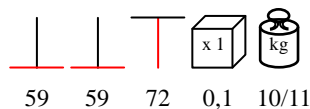

BASE FRASCA MAXI FIX

table base - aluminium vernished, max Ø 90 - 90x90

base tavolo - alluminio verniciato, max Ø 90 - 90x90

BASE FRASCA MINI FIX

BASE FRASCA MINI FOLDING

table base - aluminium vernished, max Ø 80 - 80x80

base tavolo - alluminio verniciato, max Ø 80 - 80x80