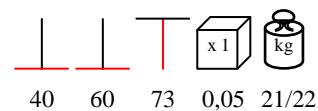

BASE GHISA MEDIA

table base - castiron powder coated, max 90x120

base tavolo - ghisa verniciata, max 90x120