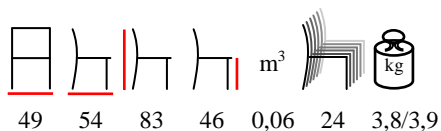

white bianco	
turtle dove tortora	light blue celeste	red rosso
coffee caffè	agave agave	anthracite antracite