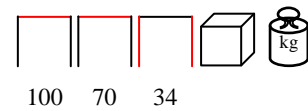

DROP/T 100x70x34

coffee table - aluminium/glass top

tavolino - alluminio/piano vetro