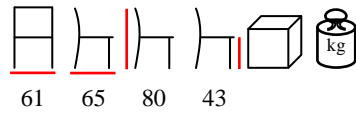

**BETTY/T**

coffee table - aluminium grey/hpl grey

tavolino - alluminio grigio/hpl grigio

BETTY/D

sofa - aluminium anthracite/polyester brown
divano - alluminio antracite/poliestere marrone

BETTY/P

armchair - aluminium anthracite/polyester brown
poltrona - alluminio antracite/poliestere marrone