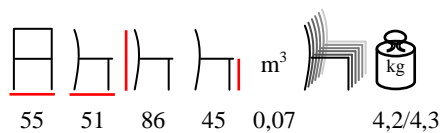

white
bianco

turtle dove
tortora

coffee
caffè

anthracite
antracite