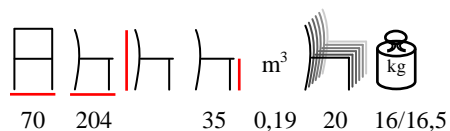

white-white
bianco-bianco

white-turtle
bianco-tortora

white-light blue
bianco-celeste