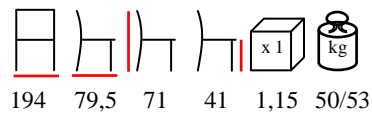

SEASIDE/LOUNGE

lounge - wooden frame/mahogany Sapelli backrests and feet

lounge - fusto in legno/schienali e piedini in mogano Sapelli