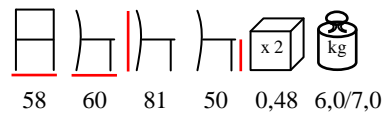

TIMOR/P PE

armchair - aluminium/bamboo look/
polyethylene burned

poltrona - alluminio/finitura bamboo/polietilene
bruciato

CANNES/P

armchair - aluminium/artificial nautic grey
leather and sunshade fabric

poltrona - alluminio/ecopelle nautica grigia e
tessuto oscurante