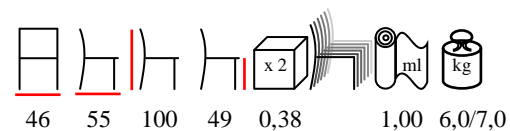

HAVANA/IMP

chair - stained beechwood - upholstered

minimum quantity 30 pcs

sedia - faggio tinto - imbottita

quantità minima 30 pz