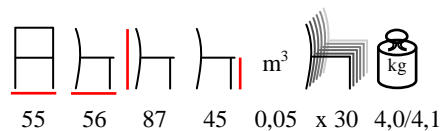

PERLA W/P

armchair - aluminium black/eco-teak slats
poltrona - alluminio nero/doghe in eco-tek