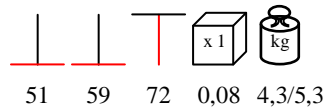

anthracite
antracite

by Nardi

by Nardi

BASE BREAK

table base - aluminium varnished, max Ø 70

base tavolo - alluminio verniciato, max Ø 70

BASE CALICE ALU

table base - aluminium varnished, max Ø 80 - 80x80