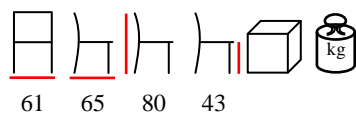

**BETTY/T**

coffee table - aluminium grey/hpl grey

tavolino - alluminio grigio/hpl grigio

BETTY/D

sofa - aluminium anthracite/polyester brown
divano - alluminio antracite/poliestere marrone

BETTY/P

armchair - aluminium anthracite/polyester brown
poltrona - alluminio antracite/poliestere marrone