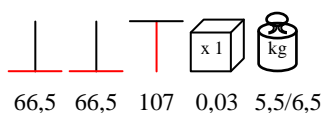

base tavolo - alluminio verniciato, max Ø 80 - 80x80

by Nardi

BASE CALICE ALU HIGH

table base - aluminium varnished, max Ø 70 - 70x70

base tavolo - alluminio verniciato, max Ø 70 - 70x70

by Nardi

BASE FLUTE PIEGHEVOLE