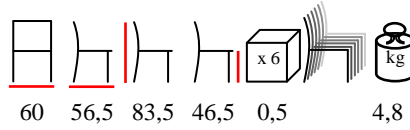

barstool - steel bronze/wooden seat and back

sgabello - acciaio bronzo/sedile e schienale in legno

by Nardi

DOGA/P

armchair - polypropylene fiberglass

poltrona - polipropilene fiberglass

by Nardi

DOGA/S