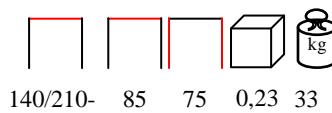

red
rosso

agave
agave

anthracite
antracite

by Nardi

RIO 140/T EXTENSIBLE

table - aluminium legs/polypropylene top

tavolo - gambe alluminio/piano in polipropilene

white
bianco