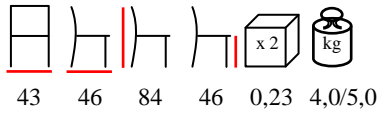

OSTE/S

chair - stained beechwood - wooden seat

sedia - faggio tinto - sedile legno

MILANO F/S

chair - stained beechwood - wooden seat

sedia - faggio tinto - sedile legno

MILANO/S

chair - stained beechwood - wooden seat