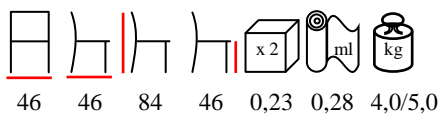

MILANO I/S

chair - stained beechwood - upholstered seat

sedia - faggio tinto - sedile imbottito