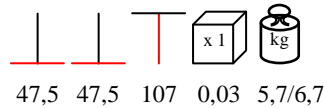

by Nardi

BASE FIORE ALU

table base - aluminium vernished, max Ø 80 - 80x80

base tavolo - alluminio verniciato, max Ø 80 - 80x80

BASE FIORE HIGH

table base - aluminium vernished, max Ø 70 - 70x70

base tavolo - alluminio verniciato, max Ø 70 - 70x70

by Nardi

by Nardi

BASE FRASCA MAXI FIX

table base - aluminium vernished, max Ø 90 - 90x90

base tavolo - alluminio verniciato, max Ø 90 - 90x90

BASE FRASCA MINI FIX

BASE FRASCA MINI FOLDING

table base - aluminium vernished, max Ø 80 - 80x80

base tavolo - alluminio verniciato, max Ø 80 - 80x80

by Nardi