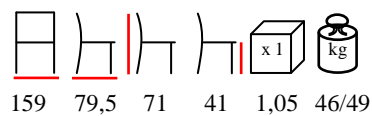

SEASIDE/LOVE SEAT

love seat - wooden frame/mahogany Sapelli backrests, armrests and feet

divano 2 posti - fusto in legno/schienali, braccioli e piedini in mogano Sapelli