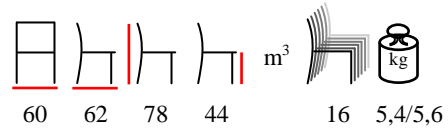

ONDA/P

armchair - aluminium/polyethylene black

poltrona - alluminio/polietilene nero