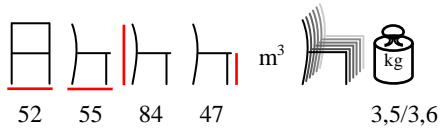

sedia - polipropilene

white
biancoturtle dove
tortoracoffee
caffèanthracite
antracite

by Nardi

BIT/S

chair - polypropylene fiberglass

sedia - polipropilene fiberglass

**NET/P**

armchair - polypropylene fiberglass