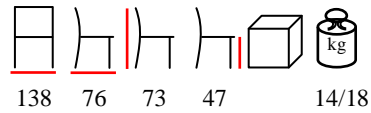

KING/D

sofa - aluminium/polyethylene burned, cushion ecru - polyester black , cushion ecru - polyester beige, cushion brown

divano - alluminio/polietilene bruciato, cuscino ecru - poliestere nero, cuscino ecru - poliestere beige, cuscino marrone