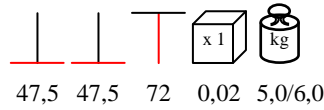

table base - aluminium varnished, max Ø 70

base tavolo - alluminio verniciato, max Ø 70

by Nardi

by Nardi

BASE FIORE ALU

table base - aluminium vernished, max Ø 80 - 80x80

base tavolo - alluminio verniciato, max Ø 80 - 80x80