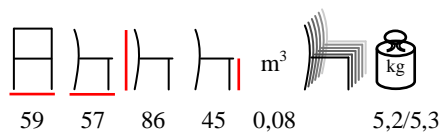

white
bianco

turtle dove
tortora

coffee
caffè

anthracite
antracite