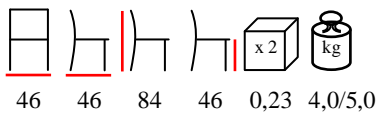

MILANO/S

chair - stained beechwood - wooden seat

sedia - faggio tinto - sedile legno