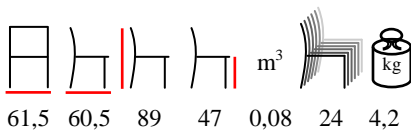

RIVA/P

armchair - polypropylene fiberglass

poltrona - polipropilene fiberglass

	white bianco
turtle dove tortora	light blue celeste
red rosso	
coffee caffè	agave agave
anthracite antracite	

RIVA/S

chair - polypropylene fiberglass

sedia - polipropilene fiberglass

	white bianco
turtle dove tortora	light blue celeste
red rosso	
coffee caffè	agave agave
anthracite antracite	

MUSA/P

armchair - aluminium/polypropylene

poltrona - alluminio/polipropilene

turtle dove tortora	anthracite antracite