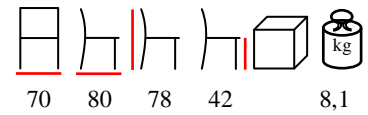

GRENACHE/L

loungé - aluminium/polyethylene white-grey with cushion

loungé - alluminio/polietilene bianco-grigio con cuscino