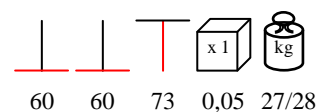

**BASE GHISA GRANDE**

table base - castiron powder coated, max 100x100/Ø 140

base tavolo - ghisa verniciata, max 100x100/Ø 140

**BASE GHISA ALTA**

table base - castiron powder coated, max 80x80/Ø 80

base tavolo - ghisa verniciata, max 80x80/Ø 80