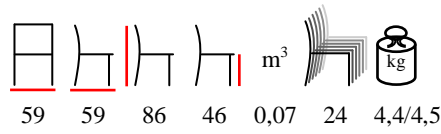

chair - polypropylene fiberglass

sedia - polipropilene fiberglass

by Nardi

BORA/P

armchair - polypropylene fiberglass

poltrona - polipropilene fiberglass

	white bianco	
turtle dove tortora	light blue celeste	red rosso
coffee caffè	agave agave	anthracite antracite