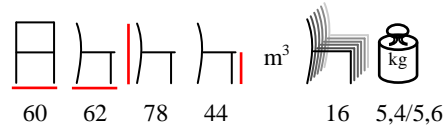

ONDA/P

armchair - aluminium/polyethylene bronze

poltrona - alluminio/polietilene bronzo