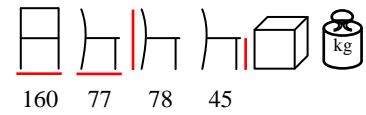

**DROP/T 100x70x34**

coffee table - aluminium/glass top

tavolino - alluminio/piano vetro

DROP/D

sofa - aluminium black/polyester black

divano - alluminio nero/poliestere nero

**DROP/L**

lounger - aluminium black/polyester black