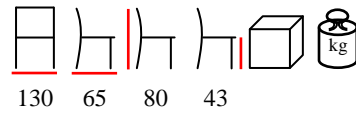

BETTY/D

sofa - aluminium grey/polyester grey

divano - alluminio grigio/poliestere grigio