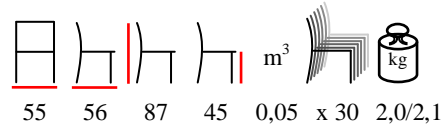

PERLA NET/P

armchair - aluminium white/textilene white net
poltrona - alluminio bianco/rete textilene bianca