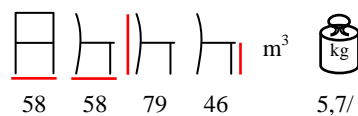

DROP/P

armchair - aluminium taupe/polyester silver-grey

poltrona - alluminio tortora/poliestere argento-grigio