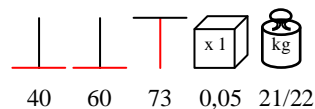

BASE INOX SATINATO MEDIA

table base - castiron powder coated, max 90x120

base tavolo - ghisa verniciata, max 90x120