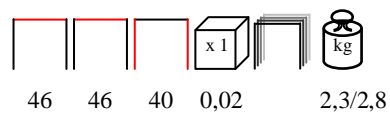

MALINDI/T

side table - aluminium

tavolino - alluminio

MALINDI/T

side table - aluminium/eco-teak

tavolino - alluminio/eco-tek

RODI

side table - resin

tavolino - resina

by Nardi

POP

side table - polypropylene

tavolino - polipropilene

by Nardi