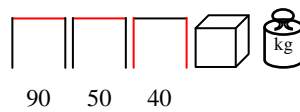

**BETTY/T**

coffee table - aluminium grey/hpl grey

tavolino - alluminio grigio/hpl grigio

BETTY/D

sofa - aluminium anthracite/polyester brown
divano - alluminio antracite/poliestere marrone

BETTY/P

armchair - aluminium anthracite/polyester brown
poltrona - alluminio antracite/poliestere marrone