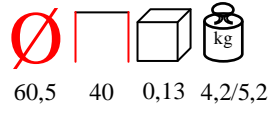

by Nardi

STEP/T

table - polypropylene fiberglass

tavolo - polipropilene fiberglass

white
bianco

turtle dove
tortora

coffee
caffè

red
rosso