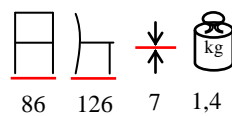

by Nardi

FOLIO/P

armchair adjusting to 2 positions - polypropylene fiberglass

poltrona a 2 posizioni - polipropilene fiberglass

white
bianco

agave
agave

turtle dove
tortora

tobacco
tabacco

anthracite
antracite

by Nardi

FOLIO ROCKING KIT

rocking kit - polypropylene fiberglass

kit dondolo - polipropilene fiberglass

white
bianco

agave
agave

turtle dove
tortora

tobacco
tabacco

anthracite
antracite

by Nardi

FOLIO CUSCINO

armchair cushion - acrylic, not removeable zip

cuscino per poltrona - acrilico, non sfoderabile

Rose quartz
rosa quarzo

fern
felce

artic
artic

POGGIO/T

foot stool - polypropylene fiberglass

poggiapiedi - polipropilene fiberglass

by Nardi

white
bianco

agave
agave

turtle dove
tortora

tobacco
tabacco

anthracite
antracite