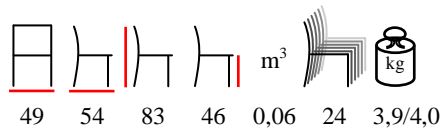

	white bianco
turtle dove tortora	light blue celeste
red rosso	
coffee caffè	agave agave
anthracite antracite	

by Nardi

RIVA/S

chair - polypropylene fiberglass

sedia - polipropilene fiberglass

	white bianco
turtle dove tortora	light blue celeste
red rosso	
coffee caffè	agave agave
anthracite antracite	