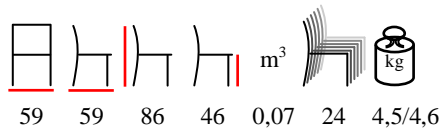

sedia - polipropilene fiberglass

	white bianco	
turtle dove tortora	light blue celeste	red rosso
coffee caffè	agave agave	anthracite antracite

by Nardi

RIVA/P

armchair - polypropylene fiberglass

poltrona - polipropilene fiberglass