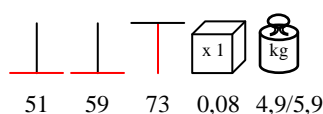

BASE FLUTE PIEGHEVOLE

table base - aluminium varnished, max Ø 70

base tavolo - alluminio verniciato, max Ø 70