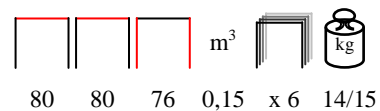

CITY/TM

table - steel anthracite with perforated steel top

tavolo - acciaio antracite con piano acciaio forato