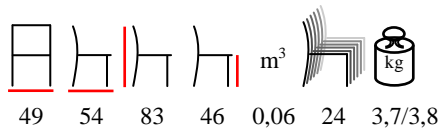

white bianco	
turtle dove tortora	light blue celeste	red rosso
coffee caffè	agave agave	anthracite antracite