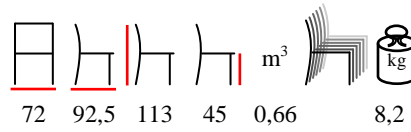

tavolino - polipropilene fiberglass

by Nardi

by Nardi

FOLIO/P

armchair adjusting to 2 positions - polypropylene fiberglass

poltrona a 2 posizioni - polipropilene fiberglass

white
biancoagave
agaveturtle dove
tortoratobacco
tabaccoanthracite
antracite