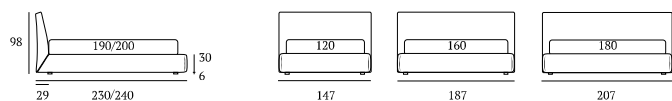

Strong

DI SERIE:
Piede in legno **Cubic** h cm 6, colore wengè

OPTIONAL:
Piede in legno **Cubic** h cm 6-10, colori bianco, naturale, grigio, wengè

AS STANDARD:
Cubic wooden foot H 6 cm, colour: wenge

OPTIONAL:
Cubic wooden foot H 6-10 cm, colours: white, natural, grey, wenge