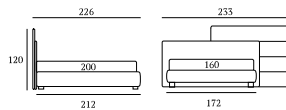

PANNELLO MATCH PROGRAMM

/Sommier
Pannello Match cm L. 185 H 92
Pannello modulare Match cm L. 155 H 120
Un piano Match cm L. 45 con finitura manganese
Materasso e guanciali della linea Bside
Completo lenzuola colore 243
Tre cuscini decoro cm 40x40
Teli arredo

/Divan bed
Match panel L. 185 H 92 cm
Modular Match panel L. 155 H 120 cm
Modular Match panel L. 45 cm in manganese finish
Bside mattress and pillows
Bedding set, colour 243
Three decorative cushions 40x40 cm
Coverlets