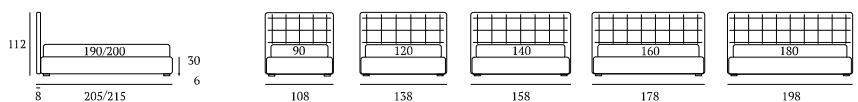

Fancy

DI SERIE:
Piede in legno **Cubic** h cm 6, colore wengè

AS STANDARD:
Cubic wooden foot H 6 cm, colour: wenge

OPTIONAL:
Piedi in legno **Cubic** h cm 6-10, colori bianco, naturale, grigio, wengè

OPTIONALS:
Cubic wooden foot H 6-10 cm, colours: white, natural, grey, wenge