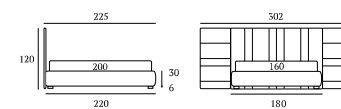

PANNELLO DIFFERENT PROGRAMM

/Sommier Large
Pannello Different cm L 182 H 120 e
due pannelli Different cm L 60 H 120
Materasso e guanciali della linea Bside
Completo lenzuola colore 279

/Large divan bed
Different panel L 182 H 120 cm and
two Different panels L 60 H 120 cm
Bside mattress and pillows
Bedding set, colour 279