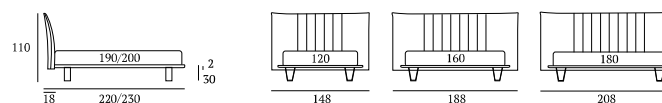

Tape Autoportante

DI SERIE:
Piede in metallo **Glam** h cm 24, finitura manganese

OPTIONAL:
Piedi in metallo **Glam**, **Gate**, **Hang** h cm 24, finiture cromo, bianco, manganese

AS STANDARD:
Glam metal foot H 24 cm, finish: manganese

AS STANDARD:
Glam, **Gate**, **Hang** metal feet H 24 cm, finishes: chrome, white, manganese