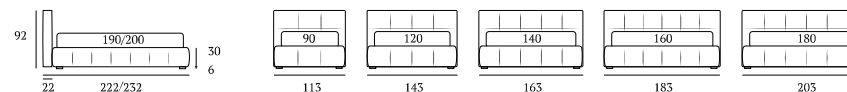

Square

DI SERIE:
Piede in legno **Cubic** h cm 6, colore wengè

AS STANDARD:
Cubic wooden foot H 6 cm, colour: wenge

OPTIONAL:
Piede in legno **Cubic** h cm 6-10, colori bianco, naturale, grigio, wengè

OPTIONALS:
Cubic wooden foot H 6-10 cm, colours: white, natural, grey, wenge