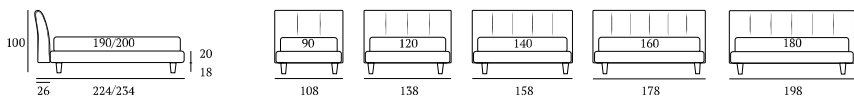

Premium Lift

DI SERIE:
Piede in legno **Conic** h cm 18, colore wengè

AS STANDARD:
Conic wooden foot H 18 cm, colour: wenge

OPTIONAL:
Piede in legno **Conic** h cm 18, colori bianco, naturale
Piedi in metallo **Glam, Fine, Peak, Lux** h cm 18, finiture cromo, bianco, manganese

OPTIONALS:
Conic wooden foot H 18 cm, colours: white, natural
Glam, Fine, Peak, Lux metal feet H 18 cm, finishes: chrome, white, manganese