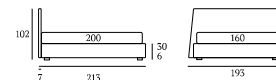

JC

/Letto
Materasso e guanciali della linea Bside
Completo lenzuola colore 243
Due cuscini decoro cm 55x45,
cuscino decoro cm 40x40
Teli arredo

/Bed
Bside mattress and pillows
Bedding set, colour 243
Two decorative cushions 55x45 cm,
decorative cushion 40x40 cm
Coverlets