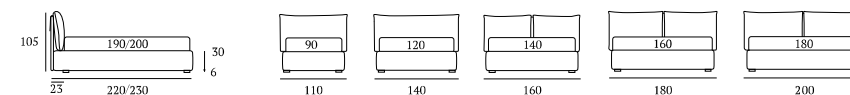

Informazioni tecniche

Technical Sheet

LETTI / BEDS
pag. 159

TIPOLOGIE PIEDI E RUOTE / FEET AND WHEELS
pag. 182

Arty

DISERIE:
Piede in legno **Circle** h cm 6, colore wengè

OPTIONAL:
Piede in legno **Circle** h cm 6-10, colori bianco, naturale, wengè
Piede in legno **Classic** h cm 10, colori bianco, naturale, wengè
Ruote **Carry**

ASSTANDARD:
Circle wooden foot H 6 cm, colour: wenge

OPTIONALS:
Circle wooden foot H 6-10 cm, colours: white, natural, wenge
Classic wooden foot H 10 cm, colours: white, natural, wenge
Carry wheels