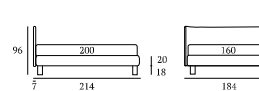

GOOD RIM

/Letto Lift
Piede Fine in metallo finitura bianco
Materasso e guanciali della linea Bside
Completo lenzuola colore 276
Due cuscini decoro cm 60x30
Plaid Morfeo colore 1000 e colore 6100

/Lift bed
Fine feet in white finished metal
Bside mattress and pillows
Bedding set, colour 276
Two decorative cushions 60x30 cm
Morfeo blanket, colour 1000 and 6100