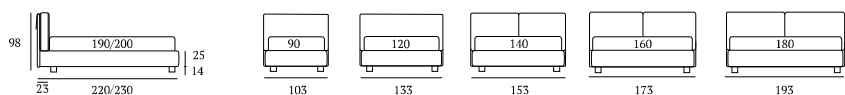

Form Compatto

DI SERIE:
Piede in legno **Cubic** h cm 14, colore wengè

OPTIONAL:
Piede in legno **Cubic** h cm 14, colori bianco, naturale, grigio
Piedi in metallo **Fine, Glam, Peak, Max** h cm 14, finiture cromo, bianco, manganese

AS STANDARD:
Cubic wooden foot H 14 cm, colour: wenge

OPTIONAL:
Cubic wooden foot H 14 cm, colours: white, natural, grey
Fine, Glam, Peak, Max metal feet H 14 cm, finishes: chrome, white, manganese