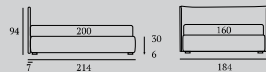

GOOD RIM

/Letto con sistema alzarete Logical
Piede Cubic in legno colore bianco
Materasso e guanciaie della linea Bside
Completo lenzuola colore 243
Due cuscini rullo cm 60,
due cuscini decoro cm 40x40,
due cuscini decoro cm 60x30
Telo arredo
Tasca velcraabile

/Bed with Logical frame lift-up mechanism
Cubic feet in wood, white
Bside mattress and pillow
Bedding set, colour 243
Two bolster cushions 60 cm,
two decorative cushions 40x40 cm,
two decorative cushions 60x30 cm
Coverlet
Velcro pocket

**Good Rim: semplicità originale per
facili scelte**

Good Rim: original simplicity for easy choices

Good Rim si caratterizza per la fascia cucita ai lati della testiera. Semplice dettaglio realizzato con tessuto a contrasto che si abbina agli accessori della collezione, rendendolo originale anche nella semplice forma.