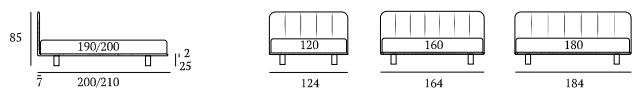

Clever Autoportante

DI SERIE:
Piede in ABS **Bolt** h cm 19

OPTIONAL:
Piede in plexiglass **Jiff** h cm 19
Piede in metallo **Top** h cm 18-25, finitura satinato
Piedi in metallo **Hang, Gate, Glam** h cm 24, finiture cromo, bianco, manganese

AS STANDARD:
Bolt ABS foot H 19 cm