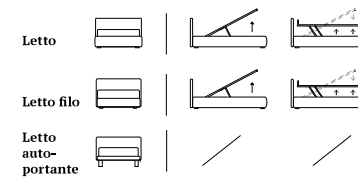

JC

/Letto
Materasso e guanciali della linea Bside
Completo lenzuola colore 243
Due cuscini decoro cm 55x45,
cuscino decoro cm 40x40
Teli arredo

/Bed
Bside mattress and pillows
Bedding set, colour 243
Two decorative cushions 55x45 cm,
decorative cushion 40x40 cm
Coverlets