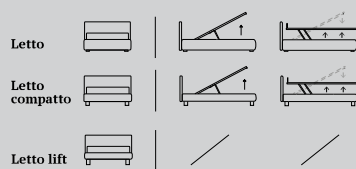

POINT

/Letto Lift
Piede Lux in metallo finitura manganese
Materasso e guanciali della linea Bside
Completo lenzuola colore 279
Due cuscini decoro cm 60x30
Telo arredo

/Lift bed
Lux feet in manganese finished metal
Bside mattress and pillows
Bedding set, colour 279
Two decorative cushions 60x30 cm
Coverlet

**Point:
un letto disegnato dai bottoni**

Point: a bed characterised by a distinctive button design

Per trasformare Point basta una semplice intuizione: giocare con i bottoni colorati.
La sua rigorosa geometria trova una piacevole sintonia con il piede in metallo Lux, disponibile in tre finiture (bianco, cromo e manganese).

*All it takes to transform the Point collection is just a little bit of inspiration, playing with coloured buttons.
Its precise geometry strikes a pleasant harmony with the metal Lux foot, available in three finishes (white, chrome and manganese).*