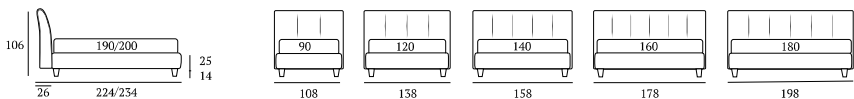

Premium Compatto

DI SERIE:
Piede in legno **Conic** h cm 14, colore wengè

AS STANDARD:
Conic wooden foot H 14 cm, colour: wenge

OPTIONAL:
Piedi in legno **Conic, Classic** h cm 14, colori bianco, naturale, wengè
Piedi in metallo **Glam, Fine, Peak** h cm 14, finiture cromo, bianco, manganese

OPTIONALS:
Conic, Classic wooden feet H 14 cm, colours: white, natural, wenge
Glam, Fine, Peak metal feet H 14 cm, finishes: chrome, white, manganese