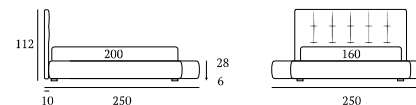

Special

DI SERIE:
Piede in ABS effetto sospeso

AS STANDARD:
Suspended-effect ABS feet