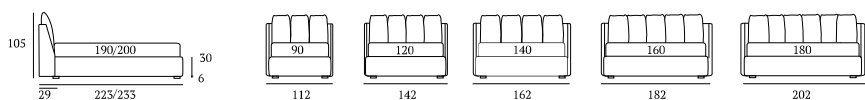

Fun

DI SERIE:
Piede in legno **Circle** h cm 6, colore wengè

OPTIONAL:
Piede in legno **Circle** h cm 6-10, colori bianco, naturale, wengè
Piede in metallo **Steel** h cm 5, finitura cromo
Ruote **Carry**

AS STANDARD:
Circle wooden foot H 6 cm, colour: wenge

OPTIONAL:
Circle wooden foot H 6-10 cm, colours: white, natural, wenge
Steel metal foot H 5 cm, finish: chrome
Carry wheels