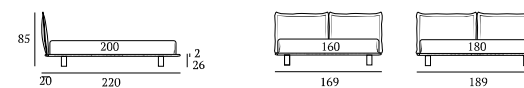

Deep Piano ortopedico

DI SERIE:
Piede in ABS **Bolt** h cm 19

OPTIONAL:
Piede in plexiglass **Jiff** h cm 19
Piede in metallo **Top** h cm 18-25, finitura satinato
Piede in metallo **Twist** h cm 20, finiture cromo, bianco, manganese
Piede in metallo **Glam** h cm 24, finiture cromo, bianco, manganese

AS STANDARD:
Bolt ABS foot H 19 cm

OPTIONALS:
Jiff plexiglass foot H 19 cm
Top metal foot H 18-25 cm, finish: satin
Twist metal foot H 20 cm, finishes: chrome, white, manganese
Glam metal foot H 24 cm, finishes: chrome, white, manganese