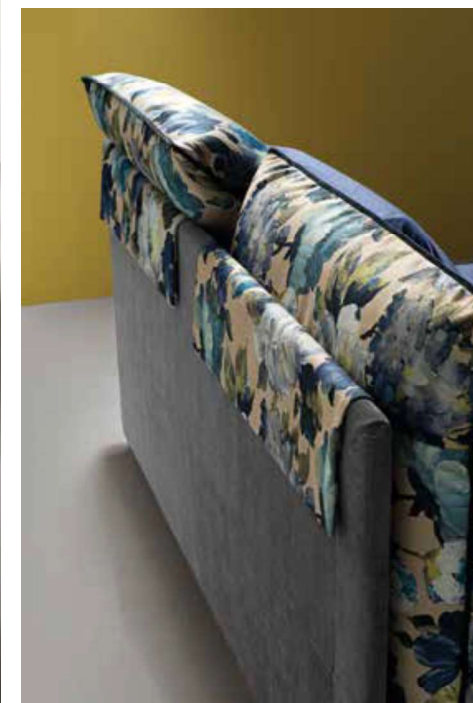

Look che attira gli sguardi

A look that attracts attention

La finitura Line disegna i morbidi cuscini e si presta ad essere realizzata in contrasto di colore per rendere particolare ogni scelta.

The Line finish contours the soft cushions and is ideal for a design characterised by contrasting colours, making every choice unique.

ARTY

/Letto Lift
Materasso e guanciali della linea Bside
Completo lenzuola colore 165
Due cuscini decoro cm 60x30,
cuscino decoro cm 40x40
Plaid Pantelleria colore 10

/Lift bed
Bside mattress and pillows
Bedding set, colour 165
Two decorative cushions 60x30 cm,
decorative cushion 40x40 cm
Pantelleria blanket, colour 10