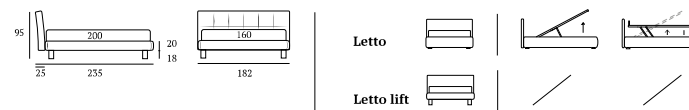

CONTEMPORARY

/Letto Lift
Piede Peak in metallo finitura cromo
Materasso e guanciali della linea Bside
Completo lenzuola colore 138 e colore 188
Due cuscini decoro cm 40x40

/Lift bed
Peak feet in chrome finished metal
Bside mattress and pillows
Bedding set, colour 138 and colour 188
Two decorative cushions 40x40 cm