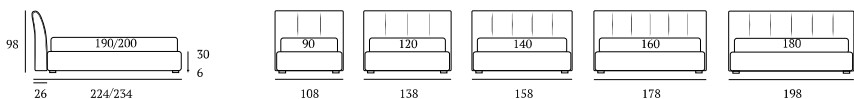

Premium

DI SERIE:
Piede in legno **Cubic** h cm 6, colore wengè

AS STANDARD:
Cubic wooden foot H 6 cm, colour: wenge

OPTIONAL:
Piede in legno **Cubic** h cm 6-10, colori bianco, naturale, grigio, wengè
Ruote Carry

OPTIONALS:
Cubic wooden foot H 6-10 cm, colours: white, natural, grey, wenge
Carry wheels