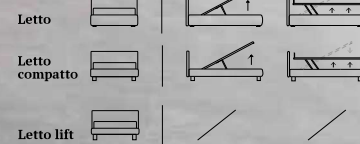

/Bed  
Cubic feet in wood, white  
Bside mattress and pillows  
Bedding set, colour 279 and colour 276  
Tube cushion 60 cm,  
two decorative cushions 60x30 cm,  
two decorative cushions 40x40 cm  
Coverlets

**TIME**

/Letto Lift  
 Materasso della linea Bside  
 Completo lenzuola colore 192  
 Cuscino rollo cm 60,  
 due cuscini decoro cm 60x30,  
 cuscino decoro cm 55x45,  
 cuscino decoro cm 40x40

/Lift bed  
 Bside mattress  
 Bedding set, colour 192  
 Tube cushion 60 cm,  
 two decorative cushions 60x30 cm,  
 decorative cushion 55x45 cm,  
 decorative cushion 40x40 cm