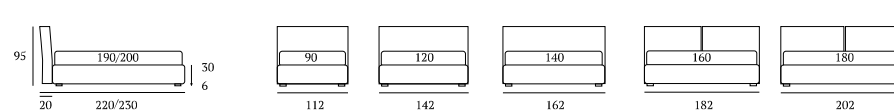

Light

DISERIE:
Piede in legno **Cubic** h cm 6, colore wengè

OPTIONAL:
Piede in legno **Cubic** h cm 6-10, colori bianco, naturale, grigio, wengè

AS STANDARD:
Cubic wooden foot H 6 cm, colour: wenge

OPTIONALS:
Cubic wooden foot H 6-10 cm, colours: white, natural, grey, wenge