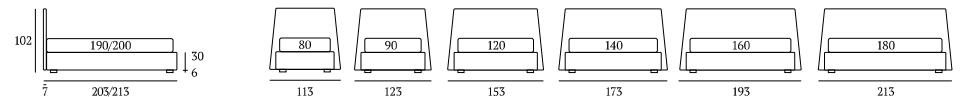

I-Collection

DI SERIE:
Piede in legno **Cubic** h cm 6, colore wengè

OPTIONAL:
Piede in legno **Cubic** h cm 6-10, colori bianco, naturale, grigio, wengè
Piede in metallo **Steel** h cm 5, finitura cromo
Ruote Carry

AS STANDARD:
Cubic wooden foot H 6 cm, colour: wenge

OPTIONALS:
Cubic wooden foot H 6-10 cm, colours: white, natural, grey, wenge
Steel metal foot H 5 cm, finish: chrome
Carry wheels