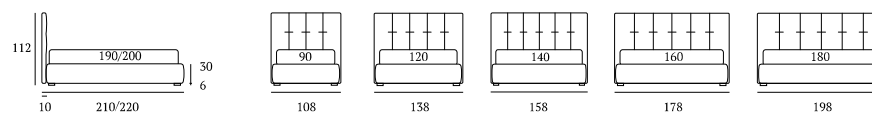

Positive

DISERIE:
Piede in legno Cubic h cm 6, colore wengè

AS STANDARD:
Cubic wooden foot H 6 cm, colour: wenge

OPTIONAL:
Piede in legno Cubic h cm 6-10, colori bianco, naturale, grigio
Piede in legno Classic h cm 10, colori bianco, naturale, wengè

OPTIONALS:
Cubic wooden foot H 6-10 cm, colours: white, natural, grey, wenge
Classic wooden foot H 10 cm, colours: white, natural, wenge