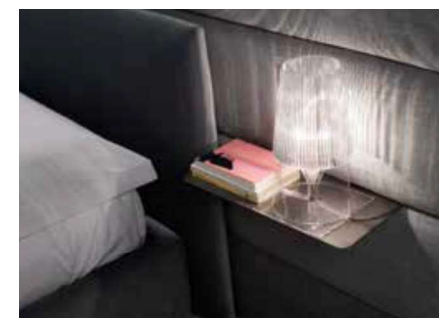

Sovrapposizioni di volumi
in gradazione di colore, con
leggeri e funzionali accessori
valorizzano lo spazio.

*Overlapping volumes in different
colour hues, with light and
functional accessories, enhance
the space.*