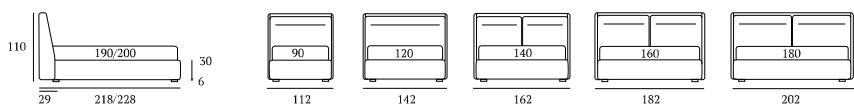

Join

DISERIE:
Piede in legno **Cubic** h cm 6, colore wengè

OPTIONALS:
Piede in legno **Cubic** h cm 6-10, colori bianco, naturale, grigio, wengè
Piede in metallo **Steel** h cm 5, finitura cromo
Ruote **Carry**

AS STANDARD:
Cubic wooden foot H 6 cm, colour: wenge

OPTIONALS:
Cubic wooden foot H 6-10 cm, colours: white, natural, grey, wenge
Steel metal foot H 5 cm, finish: chrome
Carry wheels