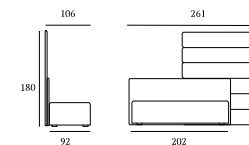

PANNELLO MATCH PROGRAMM

/Letto Pouff
Pannello Match cm L.215 H 92
Pannello modulare Match cm L.155 H 180
Due piani Match cm L.45 e
un piano Match cm L.65
finitura manganese
Due schienali Match cm 85 e
due cuscini cm 55x30
Cuscino rullo cm 80
Plaid Pantelleria colore 04

/Footstool bed
Match panel L.215 H 92 cm
Modular Match panel L.155 H 180 cm
Two Match tops L.45 cm and
one Match top L.65 cm
in manganese finish
Two Match back panels 85 cm and
two cushions 55x30 cm
Tube cushion 80 cm
Pantelleria blanket, colour 04