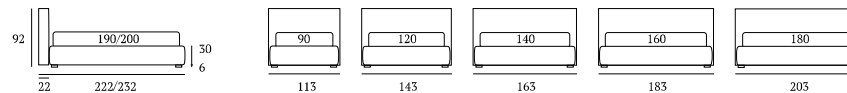

Relaxed

DI SERIE:
Piede in legno **Cubic** h cm 6, colore wengè

AS STANDARD:
Cubic wooden foot H 6 cm, colour: wenge

OPTIONAL:
Piede in legno **Cubic** h cm 6-10, colori bianco, naturale, grigio, wengè

OPTIONALS:
Cubic wooden foot H 6-10 cm, colours: white, natural, grey, wenge