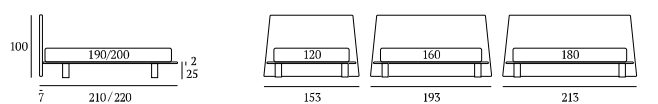

I-Collection Autoportante

DI SERIE:
Piede in Abs **Bolt** h cm 19

OPTIONAL:
Piede in plexiglass **Jiff** h cm 19
Piede in metallo **Top** h cm 18-25, finitura satinato
Piede in metallo **Glam** h cm 24, finiture cromo, bianco manganese

AS STANDARD:
Bolt ABS foot H 19 cm

OPTIONALS:
Jiff plexiglass foot H 19 cm
Top metal foot H 18-25 cm, finish: satin
Glam metal foot H 24 cm, finishes: chrome, white, manganese