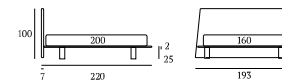

JT ~~~~~

/Letto Autoportante
Piede Jiff in plexiglass
Materasso e guanciali della linea Bside
Completo lenzuola colore 138
Cuscino decoro cm 40x40 con ricamo JT e
un cuscino decoro cm 60x30
Teli arredo

/Free-standing bed
Jiff feet in plexiglass
Bside mattress and pillows
Bedding set, colour 138
Decorative cushion 40x40 cm with JT embroidery
and decorative cushion 60x30 cm
Coverlets