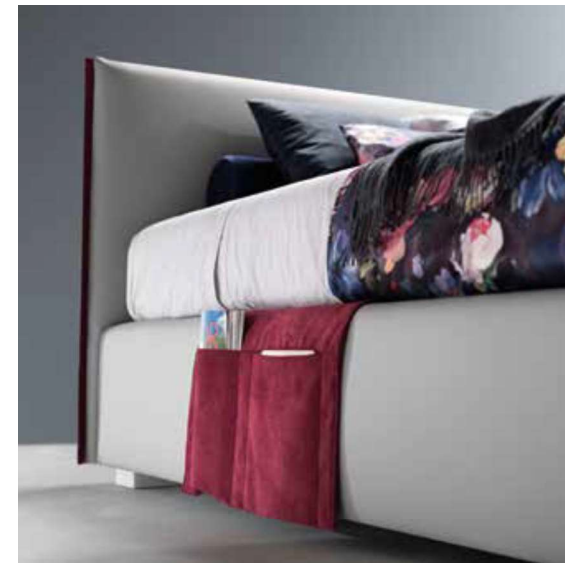

**Good Rim: semplicità originale per
facili scelte**

Good Rim: original simplicity for easy choices

Good Rim si caratterizza per la fascia cucita ai lati della testiera. Semplice dettaglio realizzato con tessuto a contrasto che si abbina agli accessori della collezione, rendendolo originale anche nella semplice forma.