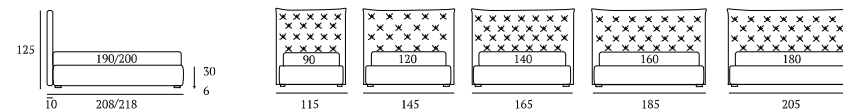

Tender

DI SERIE:
Piede in legno **Cubic** h cm 6, colore wengè

OPTIONAL:
Piede in legno **Cubic** h cm 6-10, colori bianco, naturale, grigio, wengè
Piede in legno **Classic** h cm 10, colori bianco, naturale, wengè
Ruote **Carry**

AS STANDARD:
Cubic wooden foot H 6 cm, colour: wenge

AS STANDARD:
Cubic wooden foot H 6-10 cm, colours: white, natural, grey, wenge
Classic wooden foot H 10 cm, colours: white, natural, wenge
Carry wheels