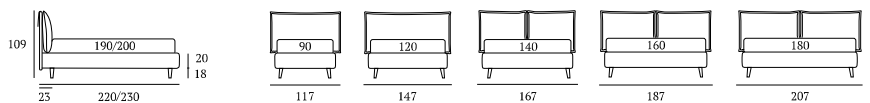

Wisp Lift

DI SERIE:
Piede in legno **Log** h cm 18, colore wengè

AS STANDARD:
Log wooden foot H 18 cm, colour: wenge

OPTIONAL:
Piedi in legno **Log, Classic** h cm 18, colori bianco, naturale, wengè
Piedi in metallo **Fine, Glam, Max** h cm 18, finiture cromo, bianco, manganese

OPTIONALS:
Log, Classic wooden feet H 18 cm, colours: white, natural, wenge
Fine, Glam, Max metal feet H 18 cm, finishes: chrome, white, manganese