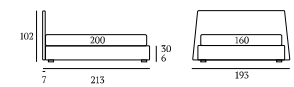

/Bed  
Bside mattress and pillows  
Bedding set, colour 281  
Two decorative cushions 60x30 cm with JZ embroidery,  
decorative cushion 55x45 cm,  
decorative cushion 40x40 cm with JS embroidery and  
decorative cushion 40x40 cm  
Coverlets