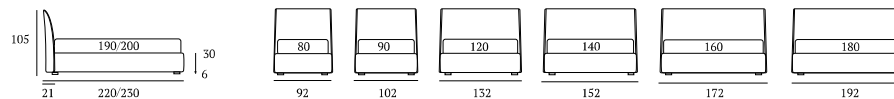

Time

DI SERIE:
Piede in legno **Circle** h cm 6, colore wengè

OPTIONAL:
Piede in legno **Circle** h cm 6-10, colori bianco, naturale, wengè
Piede in legno **Classic** h cm 10, colori bianco, naturale, wengè
Piede in metallo **Steel** h cm 5, finitura cromo
Ruote **Carry**

AS STANDARD:
Circle wooden foot H 6 cm, colour: wenge

OPTIONALS:
Circle wooden foot H 6-10 cm, colours: white, natural, wenge
Classic wooden foot H 10 cm, colours: white, natural, wenge
Steel metal foot H 5 cm, finish: chrome
Carry wheels