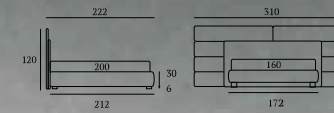

PANNELLO MATCH PROGRAMM

/Sommier

Pannello Match cm L. 183 H 92

Due pannelli modulari Match cm L. 155 H 120 e

due piani Match cm L. 45 finitura manganese

Materasso e guanciali della linea Bside

Completo lenzuola colore 243

Tre cuscini decoro cm 40x40

Teli arredo

/Divan bed

Match panel L. 183 H 92 cm

Two modular Match panels L. 155 H 120 cm and

two Match panels L. 45 cm in manganese finish

Bside mattress and pillows

Bedding set, colour 243

Three decorative cushions 40x40 cm

Coverlets