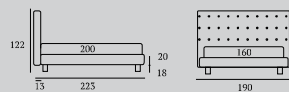

POINT

/Letto Lift
Piede Lux in metallo finitura manganese
Materasso e guanciali della linea Bside
Completo lenzuola colore 279
Due cuscini decoro cm 60x30
Telo arredo

/Lift bed
Lux feet in manganese finished metal
Bside mattress and pillows
Bedding set, colour 279
Two decorative cushions 60x30 cm
Coverlet

**Point:
un letto disegnato dai bottoni**

Point: a bed characterised by a distinctive button design

Per trasformare Point basta una semplice intuizione: giocare con i bottoni colorati.
La sua rigorosa geometria trova una piacevole sintonia con il piede in metallo Lux, disponibile in tre finiture (bianco, cromo e manganese).

*All it takes to transform the Point collection is just a little bit of inspiration, playing with coloured buttons.
Its precise geometry strikes a pleasant harmony with the metal Lux foot, available in three finishes (white, chrome and manganese).*