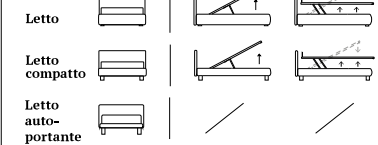

TAPE

/Letto
Materasso e guanciali della linea Bside
Completo lenzuola colore 278
Plaid Pantelleria colore 04 e colore 10

/Bed
Bside mattress and pillows
Bedding set, colour 278
Pantelleria blanket, colour 04 and colour 10