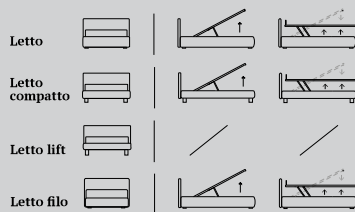

GOOD RIM

/Letto con sistema alzarete Logical
Piede Cubic in legno colore bianco
Materasso e guanciaie della linea Bside
Completo lenzuola colore 243
Due cuscini rullo cm 60,
due cuscini decoro cm 40x40,
due cuscini decoro cm 60x30
Telo arredo
Tasca velcraabile

/Bed with Logical frame lift-up mechanism
Cubic feet in wood, white
Bside mattress and pillow
Bedding set, colour 243
Two bolster cushions 60 cm,
two decorative cushions 40x40 cm,
two decorative cushions 60x30 cm
Coverlet
Velcro pocket

**Good Rim: semplicità originale per
facili scelte**

Good Rim: original simplicity for easy choices

Good Rim si caratterizza per la fascia cucita ai lati della testiera. Semplice dettaglio realizzato con tessuto a contrasto che si abbina agli accessori della collezione, rendendolo originale anche nella semplice forma.