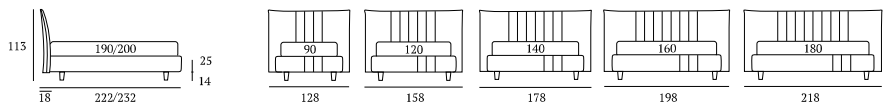

Tape Compatto

DI SERIE:
Piede in legno **Conic** h cm 14, colore wengè

OPTIONAL:
Piede in legno **Conic**, **Log** h cm 14, colori bianco, naturale, wengè
Piede in metallo **Fine**, **Glam**, **Peak** h cm 14, finiture cromo, bianco, manganese

AS STANDARD:
Conic wooden foot H 14 cm, colour: wenge

OPTIONALS:
Conic, **Log** wooden feet H 14 cm, colours: white, natural, wenge
Glam, **Fine**, **Peak** metal feet H 14 cm, finishes: chrome, white, manganese