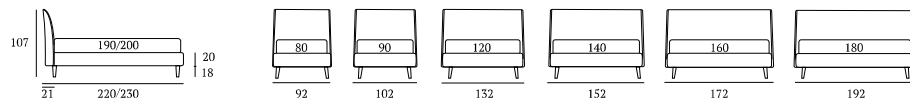

Time Lift

DI SERIE:
Piede in legno **Log** h cm 18, colore wengè

AS STANDARD:
Log wooden foot H 18 cm, colour: wenge

OPTIONAL:
Piedi in legno **Log, Classic** h cm 18, colori bianco, naturale, wengè
Piedi in metallo **Fine, Glam, Peak, Lux** h cm 18, finiture cromo, bianco, manganese

OPTIONALS:
Log, Classic wooden feet H 18 cm, colours: white, natural, wenge
Fine, Glam, Peak, Lux metal feet H 18 cm, finishes: chrome, white, manganese