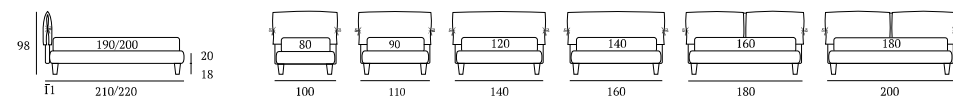

Fine Lift

DI SERIE:
Piede in legno **Conic** h cm 18, colore wengè

AS STANDARD:
Conic wooden foot H 18 cm, colour: wenge

OPTIONAL:
Piedi in legno **Conic**, **Classic**, **Log** h cm 18, colori bianco, naturale, wengè
Piedi in metallo **Fine**, **Peak** h cm 18, finiture cromo, bianco, manganese

OPTIONALS:
Conic, **Classic**, **Log** wooden feet H 18 cm, colours: white, natural, wenge
Fine, **Peak** metal feet H 18 cm, finishes: chrome, white, manganese