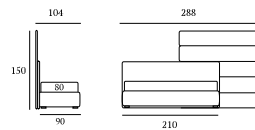

PANNELLO MATCH PROGRAMM

/Sommier Sottosopra con rete Doli
Pannello Match cm L 215 H 92
Pannello modulare Match cm L 155 H 150
Due piani Match cm L 65 e
un piano Match cm L 45
finitura gesso
Materasso e guanciale della linea Bside
Completo copripiumino colore 279
Plaid Norvegia colore 5090
Plaid Pantelleria colore 04
/Upside down divan bed with Doli support
system

Match panel L 215 H 92 cm
Modular Match panel L 155 H 150 cm
Two Match tops L 65 cm and
one Match top L 45 cm
plaster finish
Bside Mattress and pillow
Duvet cover set, colour 279
Norvegia blanket, colour 5090
Pantelleria blanket, colour 04

Molteplici interpretazioni

Multiple interpretations

Giochi di colore personalizzati per rendere versatile ogni scelta.

Custom colour games for rendering each choice versatile