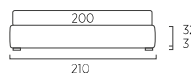

Sommier Sottosopra con sistema Fast

DI SERIE:
- piede strutturale in metallo

STANDARD:
- metal structural feet