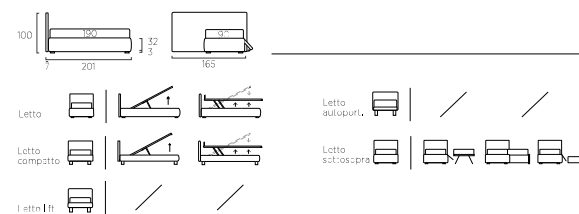

**COMPOSIZIONI
FACILI PER
VALORIZZARE
LO SPAZIO**

*EASY COMPOSITIONS TO
MAKE THE MOST OF THE
AVAILABLE SPACE*