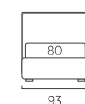

Plain Autoportante laterale dx/sx

DI SERIE:
- piede in metallo Top h cm 23, finitura satinato
SU RICHIESTA:
- piede in metallo Top h cm 23, otto colori
- piede in metallo Basic, Mark e Willy h cm 23, finitura cromo, otto colori
- ruote Disk

STANDARD:
- h 23 cm Top steel feet frosted finish
TO ORDER:
- h 23 cm Top steel feet, eight colours
- h 23 cm Basic, Mark and Willy steel feet, chrome finish, eight colours
- Disk wheels

Plain Sottosopra laterale dx/sx

DI SERIE:
- piede strutturale in metallo

STANDARD:
- metal structural feet

Plain Sottosopra con sistema Fast laterale dx/sx

DI SERIE:
- piede strutturale in metallo

STANDARD:
- metal structural feet

Plain Dormeuse Sottosopra con sistema Fast laterale dx/sx

DI SERIE:
- piede strutturale in metallo

STANDARD:
- metal structural feet

Possibili lavorazioni a trapunta per rivestimento reversibile testiera letto Twist

Per cambiare la configurazione del letto, sfilare e ruotare di 180° il rivestimento della testiera

To change bed configuration bed, slide out and rotate 180° headboard upholstery

Twist

93

103

133

153

173

193

DI SERIE:
- piede in legno Cubic h cm 6, colore wengé
SU RICHIESTA:
- piede in legno Cubic h cm 6, colori bianco, naturale, grigio
- piede in legno Circle h cm 6, colori bianco, naturale, wengé
- ruote Carry
- ruote Roll

STANDARD:
- h 6 cm Cubic wooden feet wengé
TO ORDER:
- h 6 cm Cubic wooden feet white, natural or grey
- h 6 cm Circle wooden feet white, natural or wengé
- Carry wheels
- Roll wheels

Twist Compatto

93

103

133

153

173

193

DI SERIE:
- piede in legno Log h cm 14, colore wengé
SU RICHIESTA:
- piede in legno Log h cm 14, colori bianco, naturale
- piede in legno Conic h cm 14, colori bianco, naturale, wengé
- piede in metallo Basic, Glam, Peak, Trim, Mark e Willy h cm 14, finitura cromo, otto colori