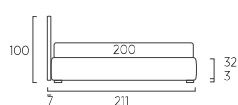

Plain Sottosopra con sistema Fast laterale dx/sx

DI SERIE:
- piede strutturale in metallo

STANDARD:
- metal structural feet