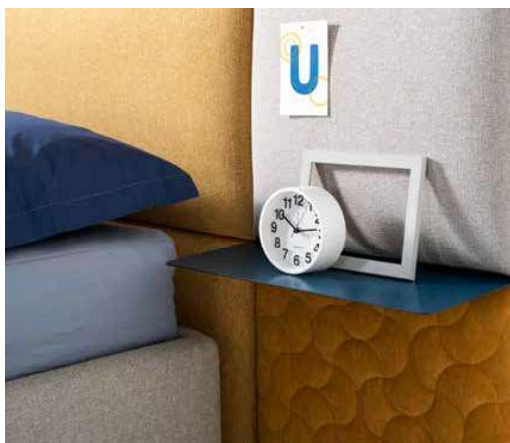

GIOCHI DI FORME E COLORI

GAMES OF SHAPES
AND COLOURS

PANNELLI WALL

Due cm 53 H 46, uno cm 53 H 46 con trapunta Dream, due cm 104 H 46, uno cm 104 H 46 con trapunta Dream e piano Wall cm 53 colore cobalto.
Sommier, Materasso e guanciaie della linea Bside, completo copripiumino colore 165 e 278, Cuscino decoro cm 60X30 con trapunta Dream, plaid Karpati colore 04, Pouff contenitore cm 60X80 con trapunta Criss, Modulo libreria Frame cm 35 colore ginestra e modulo libreria Frame cm 35 colore cobalto.

Two 53 x H 46 cm, one 53XH 46 cm with Dream quilting, two 104XH 46 cm, one 104XH 46 cm with Dream quilting and Wall shelf 53 cm, cobalt colour.
Divan bed. Bside mattress and pillow, duvet cover set, colours 165 and 278. Decorative cushion 60X30 cm with Dream quilting, Karpati blanket, colour 04. Storage footstool 60X80 cm with Criss quilting. Frame bookcase unit 35 cm, laburnum yellow colour and Frame bookcase unit 35 cm, cobalt colour.