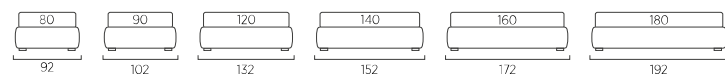

Sommier

DI SERIE:
- piede in legno Cubic h cm 6, colore wengè

SU RICHIESTA:
- piede in legno Cubic h cm 6 colore bianco, naturale, grigio
- piede in legno Circle h cm 6 colore bianco, naturale, wengè
- ruote Carry
- ruote Roll

STANDARD:
- h 6 cm Cubic wooden feet wengè

TO ORDER:
- h 6 cm Cubic wooden feet white, natural or grey
- h 6 cm Circle wooden feet white, natural or wengè
- Carry wheels
- Roll wheels