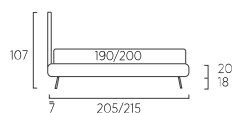

DI SERIE:

- piede in legno Log h cm 18, colore wengè

SU RICHIESTA:

STANDARD:

- h 18 cm Log wooden feet wengè

TO ORDER:

Testiere

I disegni si riferiscono alla misura cm 80/90 nominale, per versione matrimoniale (cm 160 - 180) vedere a pagina 122; Loop, pagina 134; Net, pagina 135; Rift