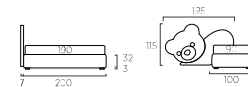

FORMA RASSICURANTE CHE REGALA EMOZIONI

A REASSURING SHAPE
THAT INSPIRES