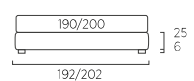

STANDARD:
- h 23 cm Top steel feet frosted finish

TO ORDER:
- h 23 cm Top steel feet, eight colours
- h 23 cm Basic, Mark and Wily steel feet, chrome finish, eight colours
- Disk wheels

Sommier Filo

DI SERIE:
- piede in legno Cubic h cm 6, colore wengè