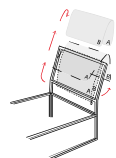

Letto Frame