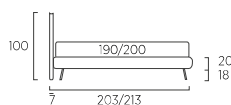

Plain Lift laterale dx/sx

DI SERIE:
- piede in legno Log h cm 18, colore wengé
SU RICHIESTA:
- piede in legno Log h cm 18, colori bianco, naturale
- piede in legno Conic h cm 18, colori bianco, naturale, wengé
- piede in metallo Top h cm 18, finitura satinato, otto colori
- piede in metallo Basic, Glam, Peak, Trim, Mark e Willy h cm 18, finitura cromo, otto colori

STANDARD:
- h 18 cm Log wooden feet wengé
TO ORDER:
- h 18 cm Log wooden feet white, natural colours
- h 18 cm Conic wooden feet white, natural and wengé colours
- h 18 cm Top steel feet, eight colours
- h 18 cm Basic, Glam, Peak, Trim, Mark and Willy steel feet, chrome finish, eight colours