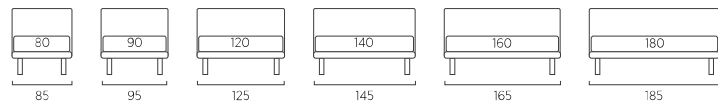

Letto Autoportante

DI SERIE:

SU RICHIESTA:

- piede in metallo Top h cm 23, otto colori

- ruote Disk

STANDARD:

- h 23 cm Top steel feet frosted finish

TO ORDER:

- h 23 cm Top steel feet, eight colours

- Disk wheels