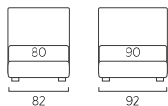

Letto struttura Filo con rete

DI SERIE:

- piede in legno Cubic h cm 6 colore wengè

SU RICHIESTA:

- ruote Carry

- ruote Roll

STANDARD:

- h 6 cm Cubic wooden feet wengè

TO ORDER:

- h 6 cm Cubic wooden feet white, natural or grey

- Carry wheels

- Roll wheels