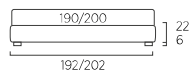

Sommier struttura Filo con piano

DI SERIE:
- piede in legno Cubic h cm 6, colore wengè
SU RICHIESTA:
- piede in legno Cubic h cm 6, colori bianco, naturale, grigio
- piede in legno Circle h cm 6, colori bianco, naturale, wengè
- ruote Carry
- ruote Roll

STANDARD:
- h 6 cm Cubic wooden feet wengè
TO ORDER:
- h 6 cm Cubic wooden feet white, natural or grey
- h 6 cm Circle wooden feet white, natural or wengè
- Carry wheels
- Roll wheels