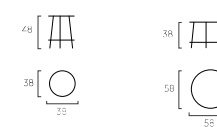

Metal feet, dusty grey colour as standard, seven colours on request.

TAVOLINO TAKI

Di serie in metallo colore polvere, e seta su richiesta sette colori.

In metal, dusty grey colour as standard, seven colours on request.