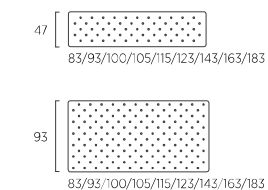

Pannelli Bubbles P 7