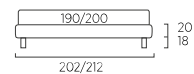

Sommier Lift

DI SERIE:
- piede in legno Cubic h cm 18, colore wengè

SU RICHIESTA:
- piede in legno Cubic h cm 18, colori bianco, naturale, grigio
- piede in legno Conic, Log h cm 18, colori bianco, naturale, wengè
- piede in metallo Top h cm 18, finitura satinato, otto colori
- piede in metallo Basic, Glam, Peak, Trim, Mark e Wily h cm 18, finitura cromo, otto colori

STANDARD:
- h 18 cm Cubic wooden feet, wengè color

TO ORDER:
- h 18 cm Cubic wooden feet, White, natural and grey colours
- h 18 cm Conic and Log wooden feet, White, natural and wengè colours
- h 18 cm Top steel feet, frosted finish, eight colours
- h 18 cm Basic, Glam, Peak, Trim, Mark and Wily steel feet, chrome finish, eight colours