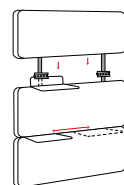

Piano Wall L73XP25, otto colori
Match Wall L73XD25 cm
eight colours

Piano Wall L53XP25, otto colori
Match Wall L53XD25 cm
eight colours

Sistema di montaggio Pannelli Wall e Piano Wall

Pannelli Plain P 7

Pannelli Aster P 7