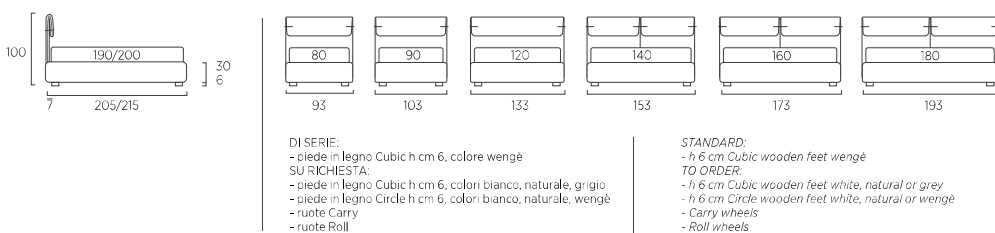

Possibili lavorazioni a trapunta per rivestimento reversibile testiera letto Clip

Clip

Clip Compatto

Clip Lift

Possibili lavorazioni a trapunta per rivestimento reversibile testiera letto Spin

Spin

Spin Compatto

Spin Lift