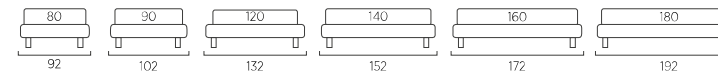

Sommier Lift

DI SERIE:
- piede in legno Cubic h cm 18, colore wengè

SU RICHIESTA:
- piede in legno Cubic h cm 18, colori bianco, naturale, grigio
- piede in legno Conic, Log h cm 18, colori bianco, naturale, wengè
- piede in metallo Top h cm 18, finitura satinato, otto colori
- piede in metallo Basic, Glam, Peak, Trim, Mark e Wily h cm 18, finitura cromo, otto colori

STANDARD:
- h 18 cm Cubic wooden feet, wengè color

TO ORDER:
- h 18 cm Cubic wooden feet, White, natural and grey colours
- h 18 cm Conic and Log wooden feet, White, natural and wengè colours
- h 18 cm Top steel feet, frosted finish, eight colours
- h 18 cm Basic, Glam, Peak, Trim, Mark and Wily steel feet, chrome finish, eight colours