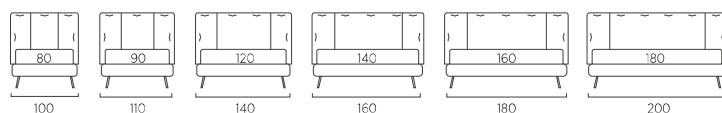

DI SERIE:

- piede in legno Log h cm 18, colore wengè

SU RICHIESTA:

STANDARD:

- h 18 cm Log wooden feet wengè

TO ORDER:

Testiere

I disegni si riferiscono alla misura cm 80/90 nominale, per versione matrimoniale (cm 160 - 180) vedere a pagina 122; Loop, pagina 134; Net, pagina 135; Rift

Letto