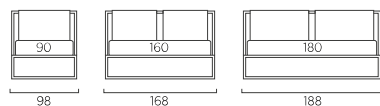

Letto Frame Double