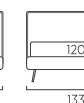

Plain Autoportante laterale dx/sx

DI SERIE:
- piede in metallo Top h cm 23, finitura satinato
SU RICHIESTA:
- piede in metallo Top h cm 23, otto colori
- piede in metallo Basic, Mark e Willy h cm 23, finitura cromo, otto colori
- ruote Disk

STANDARD:
- h 23 cm Top steel feet frosted finish
TO ORDER:
- h 23 cm Top steel feet, eight colours
- h 23 cm Basic, Mark and Willy steel feet, chrome finish, eight colours
- Disk wheels

Plain Sottosopra laterale dx/sx

DI SERIE:
- piede strutturale in metallo

STANDARD:
- metal structural feet

Plain Sottosopra con sistema Fast laterale dx/sx

DI SERIE:
- piede strutturale in metallo

STANDARD:
- metal structural feet

Plain Dormeuse Sottosopra con sistema Fast laterale dx/sx

DI SERIE:
- piede strutturale in metallo

STANDARD:
- metal structural feet

Possibili lavorazioni a trapunta per rivestimento reversibile testiera letto Twist

Per cambiare la configurazione del letto, sfilare e ruotare di 180° il rivestimento della testiera

To change bed configuration bed, slide out and rotate 180° headboard upholstery

Twist

93

103

133

153

173

193

DI SERIE:
- piede in legno Cubic h cm 6, colore wengé
SU RICHIESTA:
- piede in legno Cubic h cm 6, colori bianco, naturale, grigio
- piede in legno Circle h cm 6, colori bianco, naturale, wengé
- ruote Carry
- ruote Roll

STANDARD:
- h 6 cm Cubic wooden feet wengé
TO ORDER:
- h 6 cm Cubic wooden feet white, natural or grey
- h 6 cm Circle wooden feet white, natural or wengé
- Carry wheels
- Roll wheels

Twist Compatto

93

103

133

153

173

193

DI SERIE:
- piede in legno Log h cm 14, colore wengé
SU RICHIESTA:
- piede in legno Log h cm 14, colori bianco, naturale
- piede in legno Conic h cm 14, colori bianco, naturale, wengé
- piede in metallo Basic, Glam, Peak, Trim, Mark e Willy h cm 14, finitura cromo, otto colori