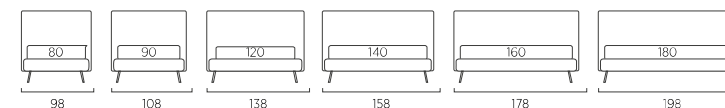

Plain Lift

DI SERIE:

- piede in legno Log h cm 18, colore wengè
- SU RICHIESTA:
- piede in legno Log h cm 18, colori bianco, naturale
- piede in legno Conic h cm 18, colori bianco, naturale, wengè
- piede in metallo Top h cm 18, finitura satinato, otto colori
- piede in metallo Basic, Glam, Peak, Trim, Mark e Wily h cm 18, finitura cromo, otto colori

STANDARD:

- h 18 cm Log wooden feet wengè
- TO ORDER:
- h 18 cm Log wooden feet white, natural colours
- h 18 cm Conic wooden feet white, natural and wengè colours
- h 18 cm Top steel feet, eight colours
- h 18 cm Basic, Glam, Peak, Trim, Mark and Wily steel feet, chrome finish, eight colours