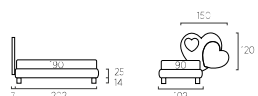

SENSO DELLA COMPOSIZIONE PER CREAZIONI D'EFFETTO

A SENSE OF COMPOSITION
FOR CREATIONS THAT MAKE
AN IMPACT

SWEET

Tavolino Frame cm 45 colore ginestra con tessuto. Modulo libreria Frame cm 35 colore ginestra con tessuto. Cuscino decoro cm 40X40.

Frame occasional table 45 cm, laburnum yellow colour with fabric. Frame bookcase unit 35 cm, laburnum yellow colour with fabric. Decorative cushion 40X40 cm.