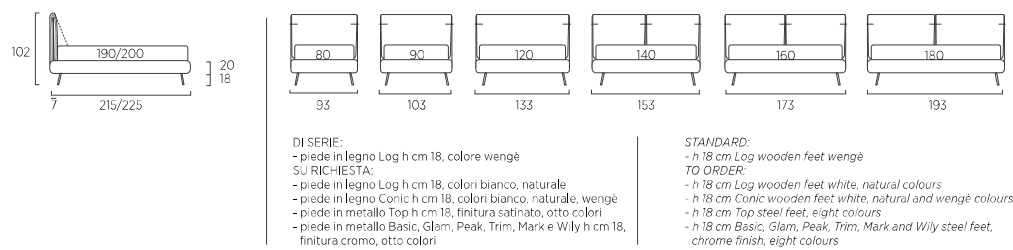

Possibili lavorazioni a trapunta per rivestimento reversibile testiera letto Clip

Clip

Clip Compatto

Clip Lift

Possibili lavorazioni a trapunta per rivestimento reversibile testiera letto Spin

Spin

Spin Compatto

Spin Lift