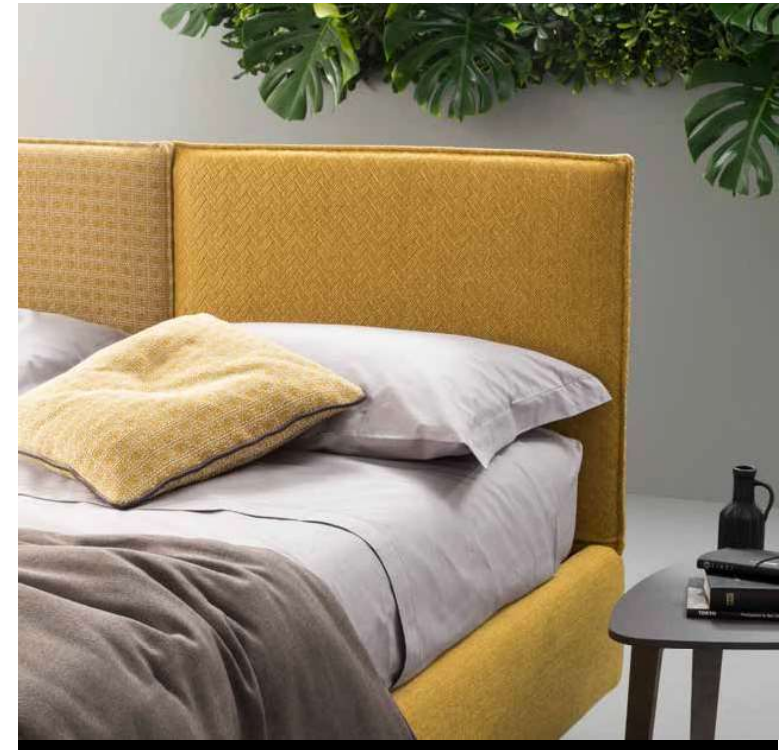

UTILIZZO CREATIVO DEI TESSUTI PER SOLUZIONI DAL CARATTERE DISTINTIVO

*CREATIVE USE OF FABRICS FOR
DISTINCTIVE SOLUTIONS*