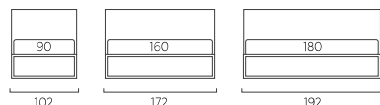

Letto Frame Twist