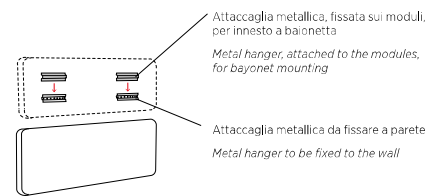

Sistema di montaggio