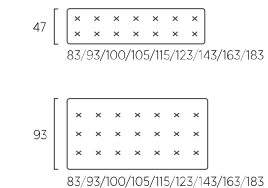

Piano Wall L73XP25, otto colori
Match Wall L73XD25 cm
eight colours

Piano Wall L53XP25, otto colori
Match Wall L53XD25 cm
eight colours

Sistema di montaggio Pannelli Wall e Piano Wall

Pannelli Plain P 7

Pannelli Aster P 7