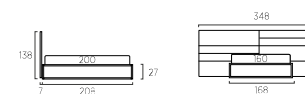

PERFETTA SINTONIA DI FINITURE E COMPLEMENTI

*A PERFECT HARMONY OF
FINISHES AND ACCESSORIES*