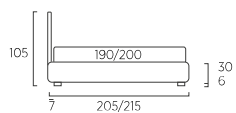

Dress

DI SERIE:

- piede in legno Cubic h cm 6, colore wengè

SU RICHIESTA:

- piede in legno Cubic h cm 6, colori bianco, naturale, grigio
- piede in legno Circle h cm 6, colori bianco, naturale, wengè
- ruote Carry
- ruote Roll

STANDARD:

- h 6 cm Cubic wooden feet wengè

TO ORDER:

- h 6 cm Cubic wooden feet white, natural or grey
- h 6 cm Circle wooden feet white, natural or wengè
- Carry wheels
- Roll wheels