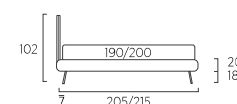

Twist Lift

93

103

133

153

173

193

DI SERIE:
- piede in legno Log h cm 18, colore wengé
SU RICHIESTA:
- piede in legno Log h cm 18, colori bianco, naturale
- piede in legno Conic h cm 18, colori bianco, naturale, wengé
- piede in metallo Top h cm 18, finitura satinato, otto colori
- piede in metallo Basic, Glam, Peak, Trim, Mark e Willy h cm 18, finitura cromo, otto colori

STANDARD:
- h 18 cm Log wooden feet wengé
TO ORDER:
- h 18 cm Log wooden feet white, natural colours
- h 18 cm Conic wooden feet white, natural and wengé colours
- h 18 cm Top steel feet, eight colours
- h 18 cm Basic, Glam, Peak, Trim, Mark and Willy steel feet, chrome finish, eight colours