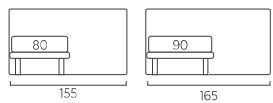

Plain Autoportante laterale dx/sx

DI SERIE:
- piede in metallo Top h cm 23, finitura satinato
SU RICHIESTA:
- piede in metallo Top h cm 23, otto colori
- piede in metallo Basic, Mark e Willy h cm 23, finitura cromo, otto colori
- ruote Disk

STANDARD:
- h 23 cm Top steel feet frosted finish
TO ORDER:
- h 23 cm Top steel feet, eight colours
- h 23 cm Basic, Mark and Willy steel feet, chrome finish, eight colours
- Disk wheels