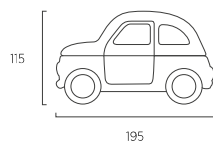

Car dx/sx

P 5