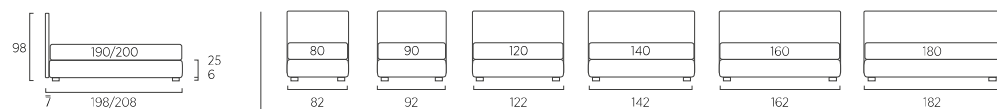

Plain Filo

DI SERIE:
- piede in legno Cubic h cm 6, colore wengé
SU RICHIESTA:
- piede in legno Cubic h cm 6, colori bianco, naturale, grigio
- piede in legno Circle h cm 6, colori bianco, naturale, wengé
- ruote Carry
- ruote Roll

STANDARD:
- h 6 cm Cubic wooden feet wengé
TO ORDER:
- h 6 cm Cubic wooden feet white, natural or grey
- h 6 cm Circle wooden feet white, natural or wengé
- Carry wheels
- Roll wheels

Plain Struttura Filo con rete

DI SERIE:
- piede in legno Cubic h cm 6, colore wengé
SU RICHIESTA:
- piede in legno Cubic h cm 6, colori bianco, naturale, grigio
- piede in legno Circle h cm 6, colori bianco, naturale, wengé
- ruote Carry
- ruote Roll

STANDARD:
- h 6 cm Cubic wooden feet wengé
TO ORDER:
- h 6 cm Cubic wooden feet white, natural or grey
- h 6 cm Circle wooden feet white, natural or wengé
- Carry wheels
- Roll wheels

Plain Sottosopra

DI SERIE:
- piede strutturale in metallo

STANDARD:
- metal structural feet

Plain Sottosopra con sistema Fast

DI SERIE:
- piede strutturale in metallo

STANDARD:
- metal structural feet

Plain Dormeuse Sottosopra con sistema Fast

DI SERIE:
- piede strutturale in metallo

STANDARD:
- metal structural feet

Plain laterale dx/sx

DI SERIE:
- piede in legno Cubic h cm 6, colore wengé
SU RICHIESTA:
- piede in legno Cubic h cm 6, colori bianco, naturale, grigio
- piede in legno Circle h cm 6, colori bianco, naturale, wengé
- ruote Carry
- ruote Roll

STANDARD:
- h 6 cm Cubic wooden feet wengé
TO ORDER:
- h 6 cm Cubic wooden feet white, natural or grey
- h 6 cm Circle wooden feet white, natural or wengé
- Carry wheels
- Roll wheels

Plain Compatto laterale dx/sx

DI SERIE:
- piede in legno Log h cm 14, colore wengé
SU RICHIESTA:
- piede in legno Log h cm 14, colori bianco, naturale
- piede in legno Conic h cm 14, colori bianco, naturale, wengé
- piede in metallo Basic, Glam, Peak, Trim, Mark e Willy h cm 14, finitura cromo, otto colori

STANDARD:
- h 14 cm Log wooden feet wengé
TO ORDER:
- h 14 cm Log wooden feet white, natural colours
- h 14 cm Conic wooden feet white, natural and wengé colours
- h 14 cm Basic, Glam, Peak, Trim, Mark and Willy steel feet, chrome finish, eight colours

Plain Lift laterale dx/sx

DI SERIE:
- piede in legno Log h cm 18, colore wengé
SU RICHIESTA:
- piede in legno Log h cm 18, colori bianco, naturale
- piede in legno Conic h cm 18, colori bianco, naturale, wengé
- piede in metallo Top h cm 18, finitura satinato, otto colori
- piede in metallo Basic, Glam, Peak, Trim, Mark e Willy h cm 18, finitura cromo, otto colori

STANDARD:
- h 18 cm Log wooden feet wengé
TO ORDER:
- h 18 cm Log wooden feet white, natural colours
- h 18 cm Conic wooden feet white, natural and wengé colours
- h 18 cm Top steel feet, eight colours
- h 18 cm Basic, Glam, Peak, Trim, Mark and Willy steel feet, chrome finish, eight colours