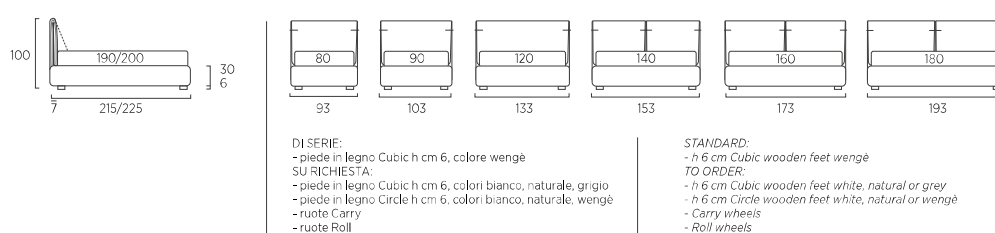

Possibili lavorazioni a trapunta per rivestimento reversibile testiera letto Clip

Clip

Clip Compatto

Clip Lift

Possibili lavorazioni a trapunta per rivestimento reversibile testiera letto Spin

Spin

Spin Compatto

Spin Lift