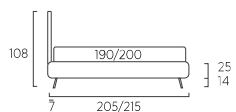

Dress Compatto

DI SERIE:

- piede in legno Log h cm 14, colore wengè

SU RICHIESTA:

STANDARD:

- h 14 cm Log wooden feet wengè

TO ORDER:

Dress Lift