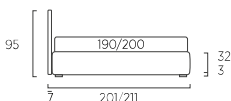

Plain Sottosopra

DI SERIE:
- piede strutturale in metallo

STANDARD:
- metal structural feet