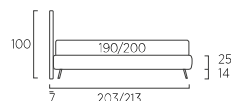

Plain Compatto laterale dx/sx

DI SERIE:
- piede in legno Log h cm 14, colore wengé
SU RICHIESTA:
- piede in legno Log h cm 14, colori bianco, naturale
- piede in legno Conic h cm 14, colori bianco, naturale, wengé
- piede in metallo Basic, Glam, Peak, Trim, Mark e Willy h cm 14, finitura cromo, otto colori

STANDARD:
- h 14 cm Log wooden feet wengé
TO ORDER:
- h 14 cm Log wooden feet white, natural colours
- h 14 cm Conic wooden feet white, natural and wengé colours
- h 14 cm Basic, Glam, Peak, Trim, Mark and Willy steel feet, chrome finish, eight colours