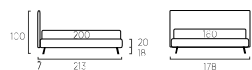

BUBBLES

Letto Lift con piede Trim in metallo colore polvere.
Materasso e guanciali della linea Bside, completo lenzuola colore 37 e 188. Due cuscini decoro cm 40X40 e cuscino decoro cm 60X30, piumotto cm 165X65, plaid Pantelleria colore 09, Pouff Fun Ce.

*Lift bed with Trim feet in metal, dusty grey colour.
Bside mattress and pillows, bedding set, colours 37 and 188.
Two decorative cushions 40X40 cm and decorative cushion 60X30 cm, duvet 165X65, Pantelleria blanket, colour 09.
Fun Ce footstool.*