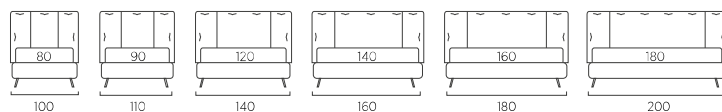

Dress Compatto

DI SERIE:

- piede in legno Log h cm 14, colore wengè

SU RICHIESTA:

STANDARD:

- h 14 cm Log wooden feet wengè

TO ORDER:

Dress Lift