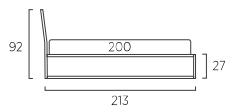

Letto Frame