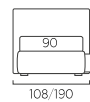

Letto Sottosopra con sistema Fast

DI SERIE:

- piede strutturale in metallo

STANDARD:

- metal structural feet