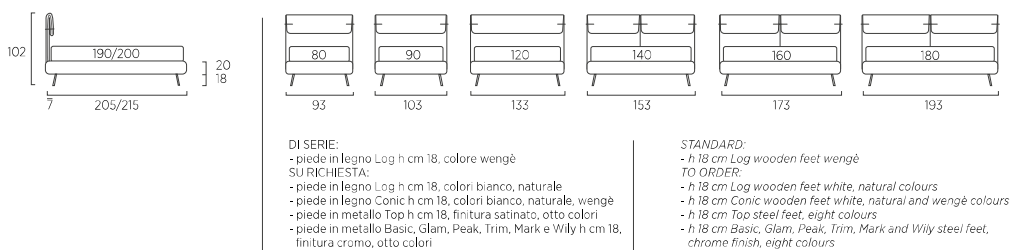

Possibili lavorazioni a trapunta per rivestimento reversibile testiera letto Clip

Clip

Clip Compatto

Clip Lift

Possibili lavorazioni a trapunta per rivestimento reversibile testiera letto Spin

Spin

Spin Compatto

Spin Lift