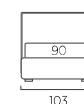

Plain Autoportante laterale dx/sx

DI SERIE:
- piede in metallo Top h cm 23, finitura satinato
SU RICHIESTA:
- piede in metallo Top h cm 23, otto colori
- piede in metallo Basic, Mark e Willy h cm 23, finitura cromo, otto colori
- ruote Disk

STANDARD:
- h 23 cm Top steel feet frosted finish
TO ORDER:
- h 23 cm Top steel feet, eight colours
- h 23 cm Basic, Mark and Willy steel feet, chrome finish, eight colours
- Disk wheels

Plain Sottosopra laterale dx/sx

DI SERIE:
- piede strutturale in metallo

STANDARD:
- metal structural feet

Plain Sottosopra con sistema Fast laterale dx/sx

DI SERIE:
- piede strutturale in metallo

STANDARD:
- metal structural feet

Plain Dormeuse Sottosopra con sistema Fast laterale dx/sx

DI SERIE:
- piede strutturale in metallo

STANDARD:
- metal structural feet

Possibili lavorazioni a trapunta per rivestimento reversibile testiera letto Twist

Per cambiare la configurazione del letto, sfilare e ruotare di 180° il rivestimento della testiera

To change bed configuration bed, slide out and rotate 180° headboard upholstery

Twist

93

103

133

153

173

193

DI SERIE:
- piede in legno Cubic h cm 6, colore wengé
SU RICHIESTA:
- piede in legno Cubic h cm 6, colori bianco, naturale, grigio
- piede in legno Circle h cm 6, colori bianco, naturale, wengé
- ruote Carry
- ruote Roll

STANDARD:
- h 6 cm Cubic wooden feet wengé
TO ORDER:
- h 6 cm Cubic wooden feet white, natural or grey
- h 6 cm Circle wooden feet white, natural or wengé
- Carry wheels
- Roll wheels

Twist Compatto

93

103

133

153

173

193

DI SERIE:
- piede in legno Log h cm 14, colore wengé
SU RICHIESTA:
- piede in legno Log h cm 14, colori bianco, naturale
- piede in legno Conic h cm 14, colori bianco, naturale, wengé
- piede in metallo Basic, Glam, Peak, Trim, Mark e Willy h cm 14, finitura cromo, otto colori