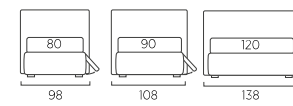

Letto Sottosopra

DI SERIE:

- piede strutturale in metallo

STANDARD:

- metal structural feet