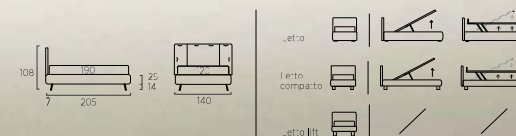

Poltroncina Sasha con piede Basic in metallo
colore polvere e cuscino decoro cm 40X40.

*Sasha armchair with Basic feet in metal, dusty
grey colour and decorative cushion 40X40 cm.*