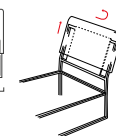

Letto Frame Dress