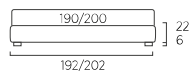

Sommier struttura Filo con rete

DI SERIE:
- piede in legno Cubic h cm 6 colore wengè
SU RICHIESTA:
- piede in legno Cubic h cm 6, colori bianco, naturale, grigio
- piede in legno Circle h cm 6, colori bianco, naturale, wengè
- ruote Carry
- ruote Roll

STANDARD:
- h 6 cm wengè Cubic wooden feet
TO ORDER:
- h 6 cm Cubic wooden feet white, natural or grey
- h 6 cm Circle wooden feet white, natural or wengè
- Carry wheels
- Roll wheels