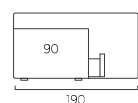

Plain Dormeuse Sottosopra con sistema Fast laterale dx/sx

DI SERIE:
- piede strutturale in metallo

STANDARD:
- metal structural feet