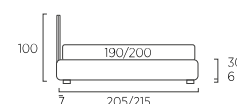

Twist

93

103

133

153

173

193

DI SERIE:
- piede in legno Cubic h cm 6, colore wengé
SU RICHIESTA:
- piede in legno Cubic h cm 6, colori bianco, naturale, grigio
- piede in legno Circle h cm 6, colori bianco, naturale, wengé
- ruote Carry
- ruote Roll

STANDARD:
- h 6 cm Cubic wooden feet wengé
TO ORDER:
- h 6 cm Cubic wooden feet white, natural or grey
- h 6 cm Circle wooden feet white, natural or wengé
- Carry wheels
- Roll wheels