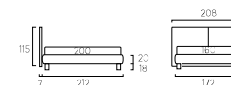

PANNELLI WALL

Due cm 104 H 115 con trapunta Dream, Soggiere Lift con piede Basic in metallo colore polvere, Materasso e guanciali della linea Bside, completo lenzuola colore 243 e 280, Due cuscini decoro cm 60X30 e due cuscini decoro cm 40X40, piumotto cm 165X65, plaid Morfeo colore 1000.

Two 104XH 115 cm with Dream quilting, Lift divan bed with Basic feet in metal, dusty grey colour. Bside mattress and pillows, bedding set, colours 243 and 280. Two decorative cushions 60X30 cm and two decorative cushions 40X40 cm, duvet 165X65 cm, Morfeo blanket, colour 1000.

LAVORAZIONI A TRAPUNTA IL VALORE AGGIUNTO

*QUILTING
THE ADDED VALUE*

Tavolini Taki H cm 38 e H cm 48 colore seta.
Poltroncina Peggy e cuscino decoro cm 40X40.

*Taki occasional table H 38 cm and H 48 cm, silk colour.
Peggy armchair and decorative cushion 40X40 cm.*