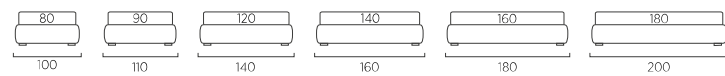

STANDARD:
- h 6 cm Cubic wooden feet wengè

TO ORDER:
- h 6 cm Cubic wooden feet white, natural or grey
- h 6 cm Circle wooden feet white, natural or wengè
- Carry wheels
- Roll wheels

Sommier Large

DI SERIE:
- piede in legno Cubic h cm 6, colore wengè