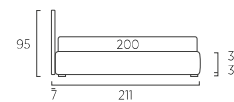

Letto Sottosopra con sistema Fast

DI SERIE:

- piede strutturale in metallo

STANDARD:

- metal structural feet