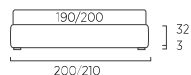

Sommier Sottosopra

DI SERIE:
- piede strutturale in metallo

STANDARD:
- metal structural feet