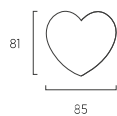

Sweet Large

P 7