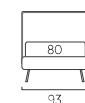

Twist Lift

93