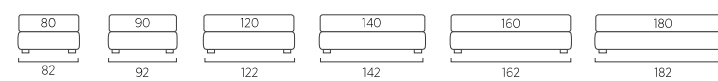

STANDARD:
- h 23 cm Top steel feet frosted finish

TO ORDER:
- h 23 cm Top steel feet, eight colours
- h 23 cm Basic, Mark and Wily steel feet, chrome finish, eight colours
- Disk wheels

Sommier Filo

DI SERIE:
- piede in legno Cubic h cm 6, colore wengè