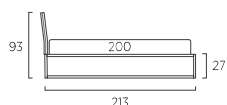

Letto Frame Twist