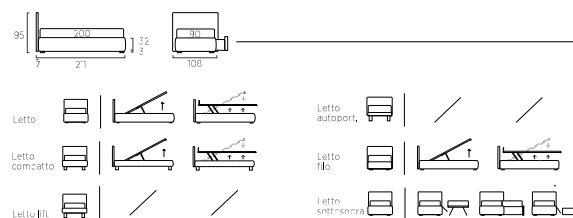

LETTI SOTTOSOPRA: UN LETTO IN PIÙ CON IL SISTEMA FAST

Il sistema Fast è disponibile per letti singoli con materasso da cm 90X200, permette di avere a disposizione il secondo letto con materasso da cm 80X190 H cm 16. Scegliendo entrambi i materassi della linea Bside H cm 16, i piani letto si trovano allo stesso livello.

UPSIDE-DOWN BEDS: AN EXTRA BED WITH THE FAST SYSTEM

The Fast system is available for single beds with a 90X200 cm mattress, allowing for the use of a second bed with an 80X190XH 16 cm mattress. Choosing both mattresses from the Bside line with H 16 cm, the two beds are at the same height.