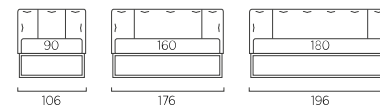

Letto Frame Dress