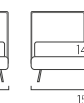

Plain Autoportante laterale dx/sx

DI SERIE:
- piede in metallo Top h cm 23, finitura satinato
SU RICHIESTA:
- piede in metallo Top h cm 23, otto colori
- piede in metallo Basic, Mark e Willy h cm 23, finitura cromo, otto colori
- ruote Disk

STANDARD:
- h 23 cm Top steel feet frosted finish
TO ORDER:
- h 23 cm Top steel feet, eight colours
- h 23 cm Basic, Mark and Willy steel feet, chrome finish, eight colours
- Disk wheels

Plain Sottosopra laterale dx/sx

DI SERIE:
- piede strutturale in metallo

STANDARD:
- metal structural feet

Plain Sottosopra con sistema Fast laterale dx/sx

DI SERIE:
- piede strutturale in metallo

STANDARD:
- metal structural feet

Plain Dormeuse Sottosopra con sistema Fast laterale dx/sx

DI SERIE:
- piede strutturale in metallo

STANDARD:
- metal structural feet

Possibili lavorazioni a trapunta per rivestimento reversibile testiera letto Twist

Per cambiare la configurazione del letto, sfilare e ruotare di 180° il rivestimento della testiera

To change bed configuration bed, slide out and rotate 180° headboard upholstery

Twist

93

103

133

153

173

193

DI SERIE:
- piede in legno Cubic h cm 6, colore wengé
SU RICHIESTA:
- piede in legno Cubic h cm 6, colori bianco, naturale, grigio
- piede in legno Circle h cm 6, colori bianco, naturale, wengé
- ruote Carry
- ruote Roll

STANDARD:
- h 6 cm Cubic wooden feet wengé
TO ORDER:
- h 6 cm Cubic wooden feet white, natural or grey
- h 6 cm Circle wooden feet white, natural or wengé
- Carry wheels
- Roll wheels

Twist Compatto

93

103

133

153

173

193

DI SERIE:
- piede in legno Log h cm 14, colore wengé
SU RICHIESTA:
- piede in legno Log h cm 14, colori bianco, naturale
- piede in legno Conic h cm 14, colori bianco, naturale, wengé
- piede in metallo Basic, Glam, Peak, Trim, Mark e Willy h cm 14, finitura cromo, otto colori