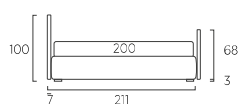

Plain Dormeuse Sottosopra con sistema Fast laterale dx/sx

DI SERIE:
- piede strutturale in metallo

STANDARD:
- metal structural feet