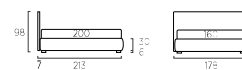

BUBBLES

Letto Lift con piede Trim in metallo colore polvere.
Materasso e guanciali della linea Bside, completo lenzuola colore 37 e 188. Due cuscini decoro cm 40X40 e cuscino decoro cm 60X30, piumotto cm 165X65, plaid Pantelleria colore 09, Pouff Fun Ce.

*Lift bed with Trim feet in metal, dusty grey colour.
Bside mattress and pillows, bedding set, colours 37 and 188.
Two decorative cushions 40X40 cm and decorative cushion 60X30 cm, duvet 165X65, Pantelleria blanket, colour 09.
Fun Ce footstool.*