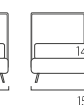

Plain Autoportante laterale dx/sx

DI SERIE:
- piede in metallo Top h cm 23, finitura satinato
SU RICHIESTA:
- piede in metallo Top h cm 23, otto colori
- piede in metallo Basic, Mark e Willy h cm 23, finitura cromo, otto colori
- ruote Disk

STANDARD:
- h 23 cm Top steel feet frosted finish
TO ORDER:
- h 23 cm Top steel feet, eight colours
- h 23 cm Basic, Mark and Willy steel feet, chrome finish, eight colours
- Disk wheels

Plain Sottosopra laterale dx/sx

DI SERIE:
- piede strutturale in metallo

STANDARD:
- metal structural feet

Plain Sottosopra con sistema Fast laterale dx/sx

DI SERIE:
- piede strutturale in metallo

STANDARD:
- metal structural feet

Plain Dormeuse Sottosopra con sistema Fast laterale dx/sx

DI SERIE:
- piede strutturale in metallo

STANDARD:
- metal structural feet

Possibili lavorazioni a trapunta per rivestimento reversibile testiera letto Twist

Per cambiare la configurazione del letto, sfilare e ruotare di 180° il rivestimento della testiera

To change bed configuration bed, slide out and rotate 180° headboard upholstery

Twist

93

103

133

153

173

193

DI SERIE:
- piede in legno Cubic h cm 6, colore wengé
SU RICHIESTA:
- piede in legno Cubic h cm 6, colori bianco, naturale, grigio
- piede in legno Circle h cm 6, colori bianco, naturale, wengé
- ruote Carry
- ruote Roll

STANDARD:
- h 6 cm Cubic wooden feet wengé
TO ORDER:
- h 6 cm Cubic wooden feet white, natural or grey
- h 6 cm Circle wooden feet white, natural or wengé
- Carry wheels
- Roll wheels

Twist Compatto

93

103

133

153

173

193

DI SERIE:
- piede in legno Log h cm 14, colore wengé
SU RICHIESTA:
- piede in legno Log h cm 14, colori bianco, naturale
- piede in legno Conic h cm 14, colori bianco, naturale, wengé
- piede in metallo Basic, Glam, Peak, Trim, Mark e Willy h cm 14, finitura cromo, otto colori