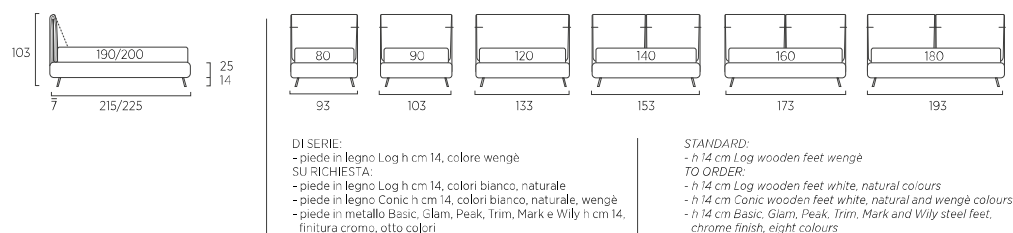

Spin Compatto