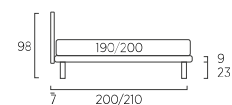

Plain Autoportante

DI SERIE:

- piede in metallo Top h cm 23, finitura satinato
- SU RICHIESTA:
- piede in metallo Top h cm 23, otto colori
- piede in metallo Basic, Mark e Wily h cm 23, finitura cromo, otto colori
- ruote Disk

STANDARD:

- h 23 cm Top steel feet frosted finish
- TO ORDER:
- h 23 cm Top steel feet, eight colours
- h 23 cm Basic, Mark and Wily steel feet, chrome finish, eight colours
- Disk wheels