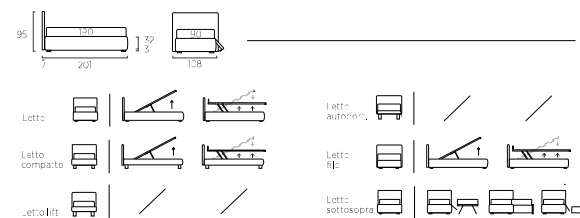

LETTI SOTTOSOPRA: UN LETTO IN PIÙ CON IL SECONDO LETTO ESTRAIBILE

UPSIDE-DOWN BEDS: AN EXTRA BED WITH THE ADDITIONAL PULL-OUT BED

BUBBLES

Letto Sottosopra con secondo letto estraibile. Materasso e guanciale della linea Bside, completo lenzuola colore 280 e 192. Cuscino decoro cm 40X40, telo arredo. Pouff contenitore cm 60X80 con ruote, plaid Pantelleria colore 04.