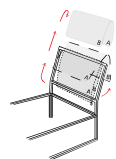

Letto Frame Double