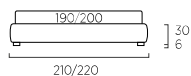

STANDARD:
- h 6 cm Cubic wooden feet wengè

TO ORDER:
- h 6 cm Cubic wooden feet white, natural or grey
- h 6 cm Circle wooden feet white, natural or wengè
- Carry wheels
- Roll wheels

Sommier Large

DI SERIE:
- piede in legno Cubic h cm 6, colore wengè