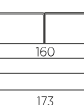

193

DI SERIE:
- piede in legno Log h cm 14, colore wengé
SU RICHIESTA:
- piede in legno Log h cm 14, colori bianco, naturale
- piede in legno Conic h cm 14, colori bianco, naturale, wengé
- piede in metallo Basic, Glam, Peak, Trim, Mark e Willy h cm 14, finitura cromo, otto colori

STANDARD:
- h 14 cm Log wooden feet wengé
TO ORDER:
- h 14 cm Log wooden feet white, natural colours
- h 14 cm Conic wooden feet white, natural and wengé colours
- h 14 cm Basic, Glam, Peak, Trim, Mark and Willy steel feet, chrome finish, eight colours