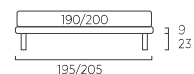

Sommier Autoportante

DI SERIE:
- piede in metallo Top h cm 23, finitura satinato

SU RICHIESTA:
- piede in metallo Top h cm 23, otto colori
- piede in metallo Basic, Mark e Wily h cm 23, finitura cromo, otto colori
- ruote Disk

STANDARD:
- h 23 cm Top steel feet frosted finish

TO ORDER:
- h 23 cm Top steel feet, eight colours
- h 23 cm Basic, Mark and Wily steel feet, chrome finish, eight colours
- Disk wheels