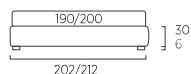

Sommier

DI SERIE:
- piede in legno Cubic h cm 6, colore wengè

SU RICHIESTA:
- piede in legno Cubic h cm 6 colore bianco, naturale, grigio
- piede in legno Circle h cm 6 colore bianco, naturale, wengè
- ruote Carry
- ruote Roll

STANDARD:
- h 6 cm Cubic wooden feet wengè

TO ORDER:
- h 6 cm Cubic wooden feet white, natural or grey
- h 6 cm Circle wooden feet white, natural or wengè
- Carry wheels
- Roll wheels