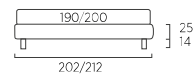

Sommier Compatto

DI SERIE:
- piede in legno Cubic h cm 14, colore wengè

SU RICHIESTA:
- piede in legno Cubic h cm 14, colore bianco, naturale, grigio
- piede in legno Conic, Log, h cm 14, colore bianco, naturale, wengè
- piede in metallo Basic Glam, Peak, Trim, Mark, Wily h cm 14 finitura cromo, otto colori

STANDARD:
- h 14 cm Cubic wooden feet, wengè color

TO ORDER:
- h 14 cm Cubic wooden feet, White, natural and grey colours
- h 14 cm Conic, Log wooden feet, White, natural and wengè colours
- h 14 cm Basic, Glam, Peak, Trim, Mark and Wily steel feet, chrome finish, eight colours