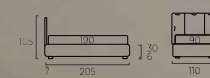

LETTO DISEGNATO DA UN FILO

BED DEFINED BY A THREAD

#01 La reversibilità del rivestimento della testiera permette di cambiare con facilità la configurazione del letto.

The reversibility of the headboard lining makes it easy to change the configuration of the bed.

#02 Combinazioni tessili e trame si uniscono con morbidezza attraverso finiture e cuciture sartoriali per valorizzare la creatività delle scelte.

Combinations of fabrics and textures come together with softness through tailored finishes and seams, to enhance the creativity of the choices.

#01

#02

DRESS

Letto con piede Circle in legno colore naturale. Materasso e guanciale della linea Bside, completo lenzuola colore 138. Cuscino decoro cm 60X30, cuscino decoro cm 40X40 e cuscino decoro cm 40X40 con finitura Line, telo arredo.

Bed with Circle feet in wood, natural colour. Bside mattress and pillow, bedding set, colour 138. Decorative cushion 60X30 cm, decorative cushion 40X40 cm and decorative cushion 40X40 cm with Line finish, coverlet.

Pouff Fun Ce.
Tavolino Frame cm 65
colore oliva.

*Fun Ce footstool.
Frame occasional
table 65 cm,
olive colour.*