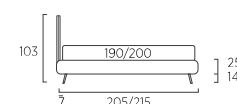

STANDARD:
- h 6 cm Cubic wooden feet wengé
TO ORDER:
- h 6 cm Cubic wooden feet white, natural or grey
- h 6 cm Circle wooden feet white, natural or wengé
- Carry wheels
- Roll wheels

Twist Compatto

93

103