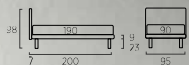

BREAK

Letto Autoportante con piede Mark in metallo colore polvere. Materasso e guanciale della linea Bside, completo lenzuola colore 277. Telo arredo.

Free-standing bed with Mark feet in metal, dusty grey colour. Bside mattress and pillow, bedding set, colour 277. Coverlet.

BREAK

Letto Autoportante con piede Wily in metallo colore ginestra. Materasso e guanciale della linea Bside, completo lenzuola colore 243 e 275. Cuscino decoro cm 40X40, piumotto cm 165X135.

Free-standing bed with Wily feet in metal, laburnum yellow colour. Bside mattress and pillow, bedding set, colours 243 and 275. Decorative cushion 40X40 cm, duvet 165X135 cm.

Pouff Fun Re. Panca Frame cm 65 colore polvere con rivestimento reversibile. Scaletta colore polvere.

Fun Re footstool. Frame bench 65 cm, dusty grey colour with reversible lining. Ladder, dusty grey colour.