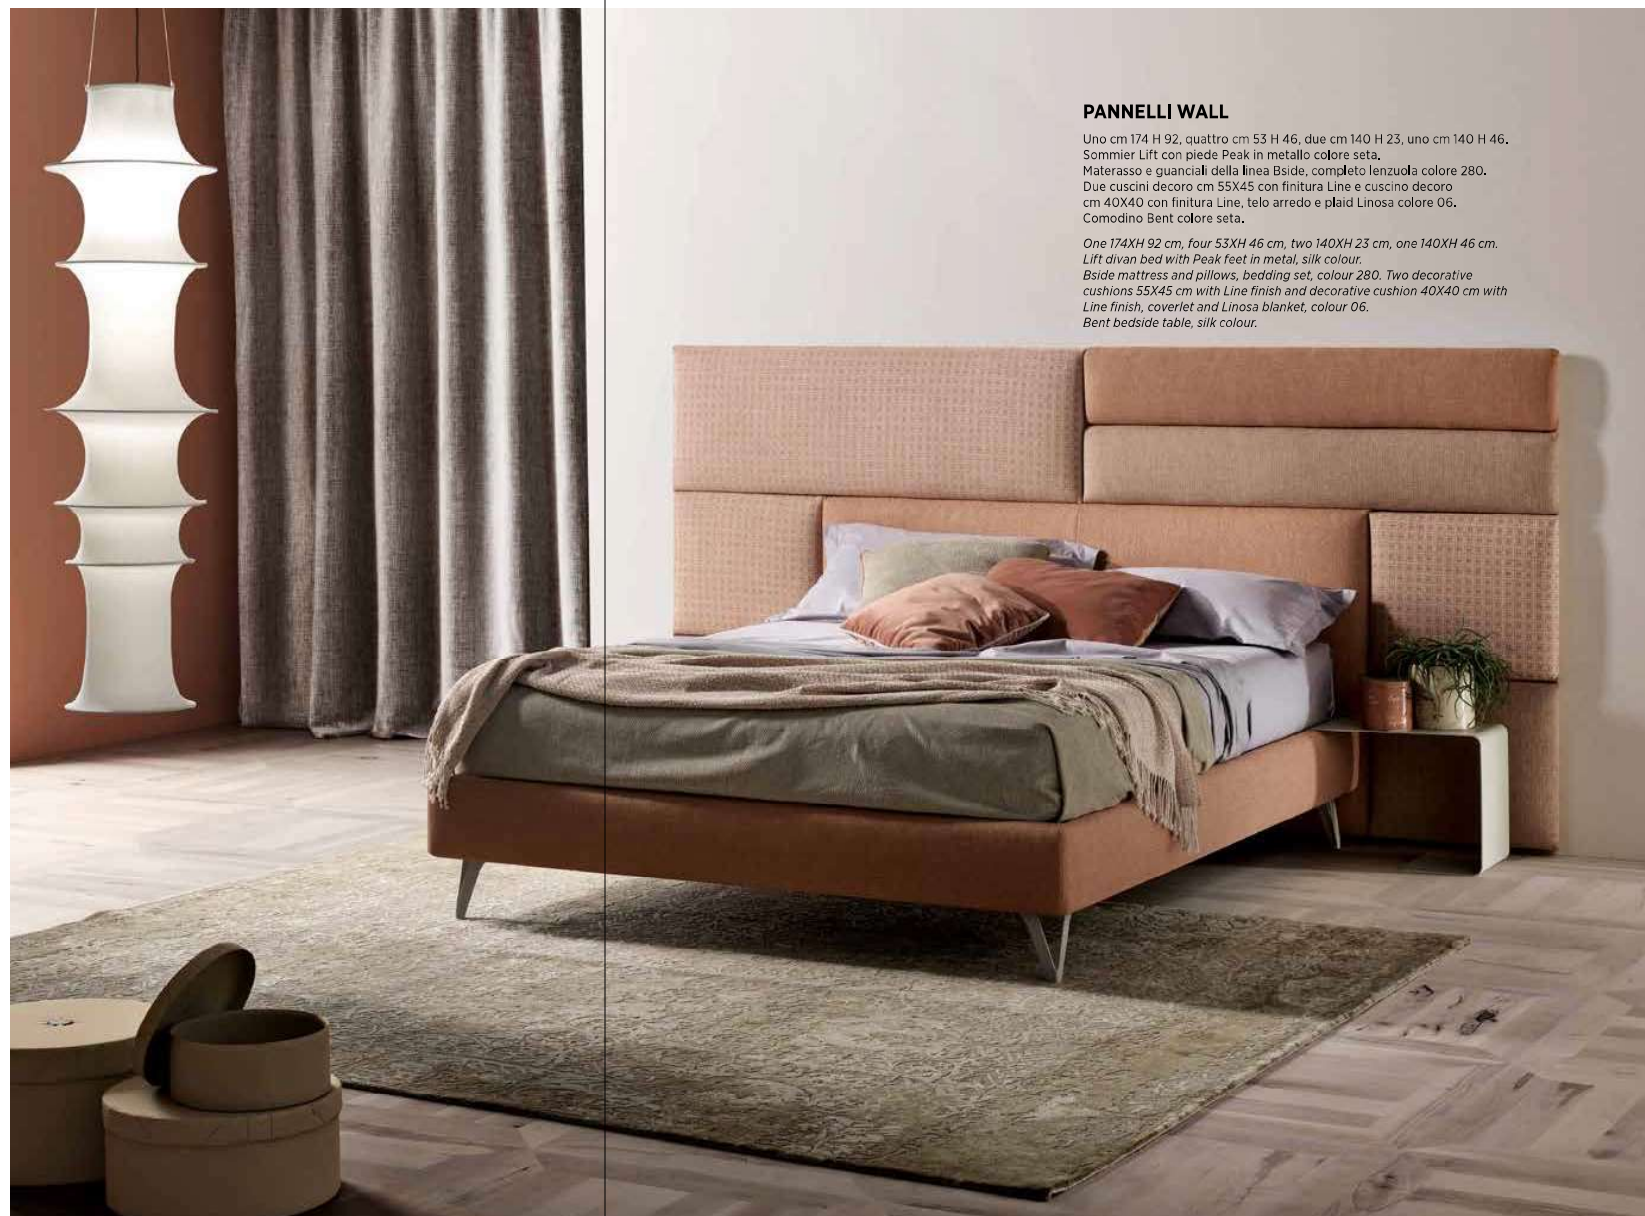

ALTERNANZA DI COLORI PER VALORIZZARE LA PERCEZIONE DELLO SPAZIO

ALTERNATING COLOURS TO ENHANCE
THE PERCEPTION OF THE SPACE

PANNELLI WALL

Uno cm 174 H 92, quattro cm 53 H 46, due cm 140 H 23, uno cm 140 H 46.
Sommier Lift con piede Peak in metallo colore seta.
Materasso e guanciali della linea Bside, completo lenzuola colore 280.
Due cuscini decoro cm 55X45 con finitura Line e cuscino decoro
cm 40X40 con finitura Line, telo arredo e plaid Linosa colore 06.
Comodino Bent colore seta.

*One 174XH 92 cm, four 53XH 46 cm, two 140XH 23 cm, one 140XH 46 cm.
Lift divan bed with Peak feet in metal, silk colour.
Bside mattress and pillows, bedding set, colour 280. Two decorative
cushions 55X45 cm with Line finish and decorative cushion 40X40 cm with
Line finish, coverlet and Linosa blanket, colour 06.
Bent bedside table, silk colour.*