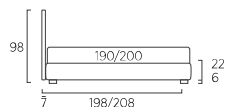

Letto struttura Filo con rete

DI SERIE:

- piede in legno Cubic h cm 6 colore wengè

SU RICHIESTA:

- ruote Carry

- ruote Roll

STANDARD:

- h 6 cm Cubic wooden feet wengè

TO ORDER:

- h 6 cm Cubic wooden feet white, natural or grey

- Carry wheels

- Roll wheels