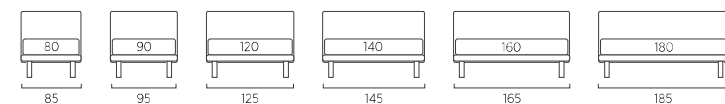

Plain Autoportante

DI SERIE:

- piede in metallo Top h cm 23, finitura satinato
- SU RICHIESTA:
- piede in metallo Top h cm 23, otto colori
- piede in metallo Basic, Mark e Wily h cm 23, finitura cromo, otto colori
- ruote Disk

STANDARD:

- h 23 cm Top steel feet frosted finish
- TO ORDER:
- h 23 cm Top steel feet, eight colours
- h 23 cm Basic, Mark and Wily steel feet, chrome finish, eight colours
- Disk wheels