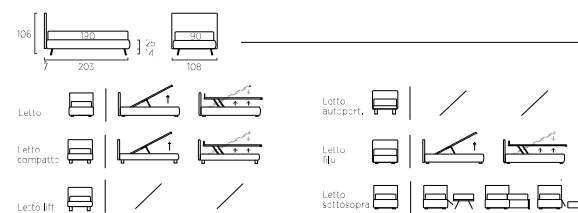

LOOP

Letto Compatto con piede Peak in metallo colore polvere. Materasso e guanciale della linea Bside, completo copripiumino colore 05. Due cuscini decoro cm 60X30 e cuscino decoro cm 40X40.