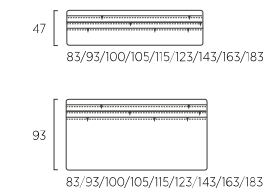

Pannelli Pocket P 7