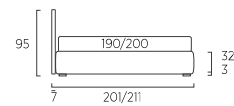

Letto Sottosopra

DI SERIE:

- piede strutturale in metallo

STANDARD:

- metal structural feet