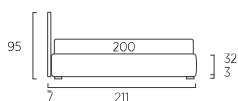

Plain Sottosopra con sistema Fast

DI SERIE:
- piede strutturale in metallo

STANDARD:
- metal structural feet