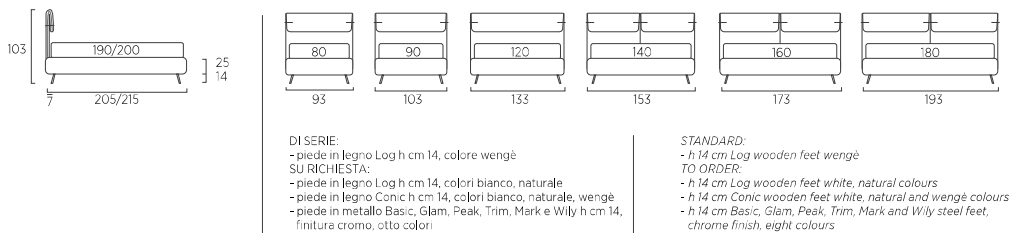

Clip Compatto