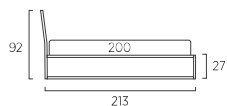

Letto Frame Double