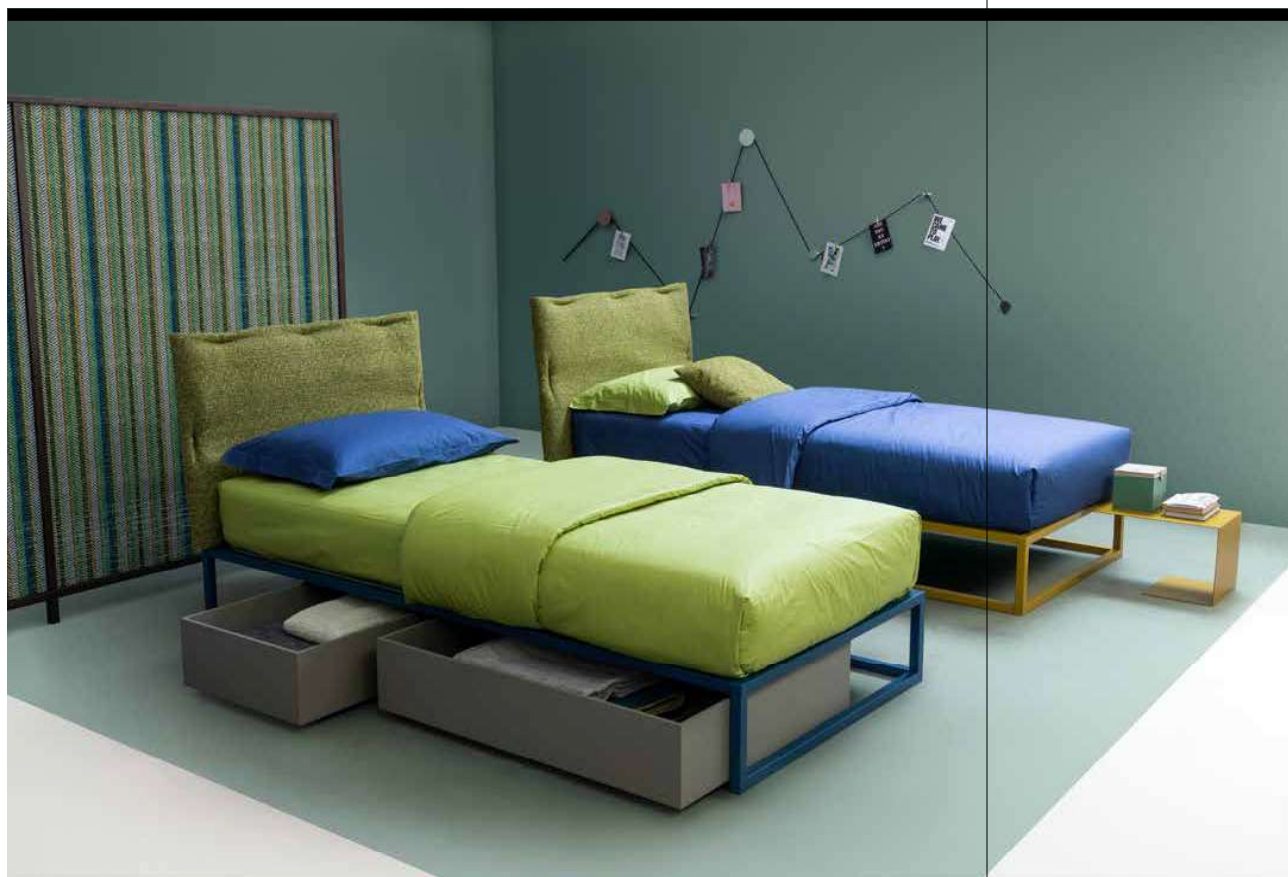

IDENTITÀ INCONFONDIBILE ISPIRATA DALL'ESSENZIALITÀ

Proposta ambiziosa basata sul dinamismo degli elementi per un'esclusiva aspettativa compositiva.

AN UNMISTAKABLE IDENTITY INSPIRED BY MINIMALISM

An ambitious collection based on the dynamism of the elements, for a unique compositional expectation.