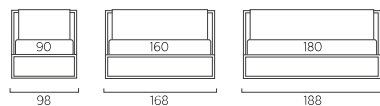

Letto Frame