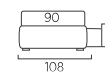

Sommier Sottosopra con sistema Fast

DI SERIE:
- piede strutturale in metallo

STANDARD:
- metal structural feet