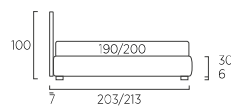

Plain laterale dx/sx

DI SERIE:
- piede in legno Cubic h cm 6, colore wengé
SU RICHIESTA:
- piede in legno Cubic h cm 6, colori bianco, naturale, grigio
- piede in legno Circle h cm 6, colori bianco, naturale, wengé
- ruote Carry
- ruote Roll

STANDARD:
- h 6 cm Cubic wooden feet wengé
TO ORDER:
- h 6 cm Cubic wooden feet white, natural or grey
- h 6 cm Circle wooden feet white, natural or wengé
- Carry wheels
- Roll wheels