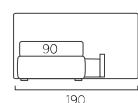

Plain Sottosopra con sistema Fast laterale dx/sx

DI SERIE:
- piede strutturale in metallo

STANDARD:
- metal structural feet