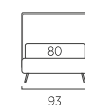

STANDARD:
- h 6 cm Cubic wooden feet wengé
TO ORDER:
- h 6 cm Cubic wooden feet white, natural or grey
- h 6 cm Circle wooden feet white, natural or wengé
- Carry wheels
- Roll wheels

Twist Compatto

93

103