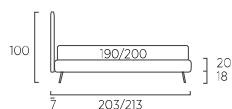

Plain Lift

DI SERIE:

- piede in legno Log h cm 18, colore wengè
- SU RICHIESTA:
- piede in legno Log h cm 18, colori bianco, naturale
- piede in legno Conic h cm 18, colori bianco, naturale, wengè
- piede in metallo Top h cm 18, finitura satinato, otto colori
- piede in metallo Basic, Glam, Peak, Trim, Mark e Wily h cm 18, finitura cromo, otto colori

STANDARD:

- h 18 cm Log wooden feet wengè
- TO ORDER:
- h 18 cm Log wooden feet white, natural colours
- h 18 cm Conic wooden feet white, natural and wengè colours
- h 18 cm Top steel feet, eight colours
- h 18 cm Basic, Glam, Peak, Trim, Mark and Wily steel feet, chrome finish, eight colours