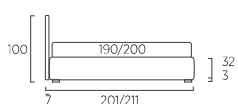

Plain Sottosopra laterale dx/sx

DI SERIE:
- piede strutturale in metallo

STANDARD:
- metal structural feet