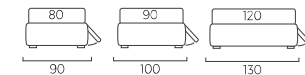

Sommier Sottosopra

DI SERIE:
- piede strutturale in metallo

STANDARD:
- metal structural feet