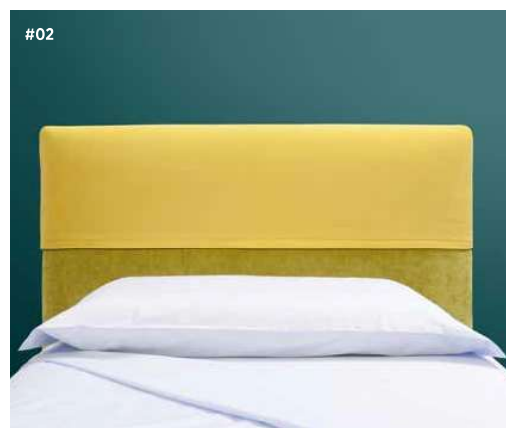

COVER FUN REVERSIBILE FUN REVERSIBLE COVER

#01 Lato con forme geometriche facilmente intercambiabili tramite sistema velcro per stimolare e giocare.

Side with geometric shapes, easily interchangeable using a Velcro system, for stimulating and playing.

#02 Lato senza sagome per esaltare i colori.

Side without shapes to enhance the colours.