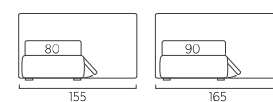

Plain Sottosopra laterale dx/sx

DI SERIE:
- piede strutturale in metallo

STANDARD:
- metal structural feet