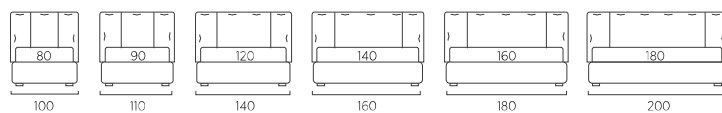

Dress

DI SERIE:

- piede in legno Cubic h cm 6, colore wengè

SU RICHIESTA:

- piede in legno Cubic h cm 6, colori bianco, naturale, grigio
- piede in legno Circle h cm 6, colori bianco, naturale, wengè
- ruote Carry
- ruote Roll

STANDARD:

- h 6 cm Cubic wooden feet wengè

TO ORDER:

- h 6 cm Cubic wooden feet white, natural or grey
- h 6 cm Circle wooden feet white, natural or wengè
- Carry wheels
- Roll wheels