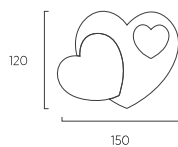

Sweet dx/sx

P 4/7