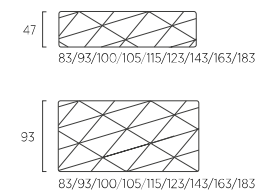

Pannelli Break P 7