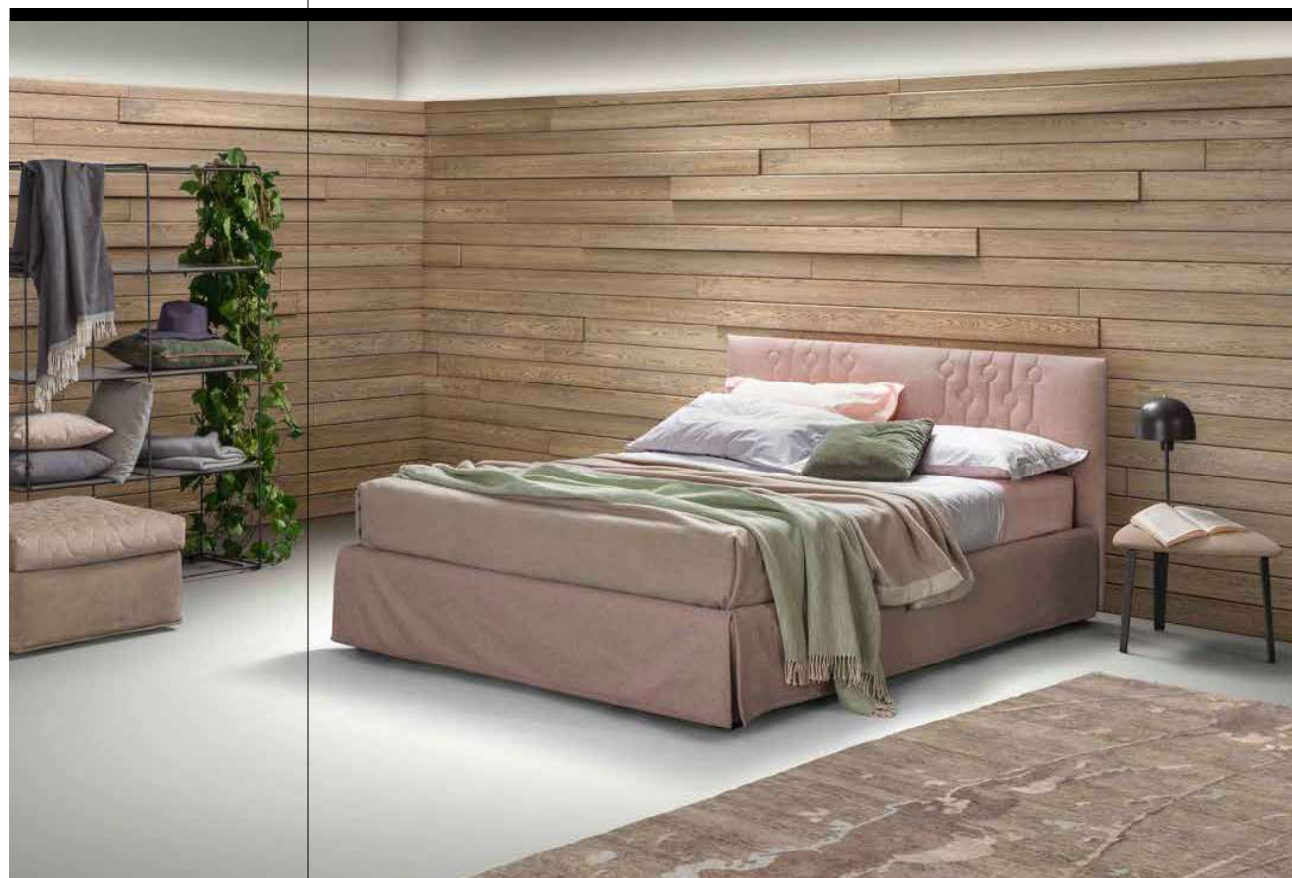

LOOP

Letto con balza, Materasso e guanciali della linea Bside, completo lenzuola colore 05 e 243. Cuscino decoro cm 40X40, coperta Afrodite colore 1015, plaid Linosa 08. Pouff contenitore cm 80X60 con trapunta Dream, Panca Leaf H cm 42 con piede in metallo colore polvere.