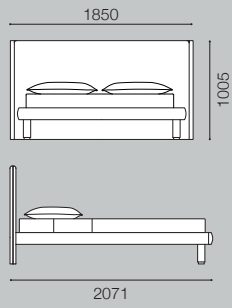

Letto _ WEST

Bed _ WEST

Ring _ Frame

Essenza _
Wood Materials

Colore ECO _
ECO Color