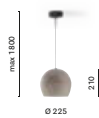

SIZES / DIMENSIONI

L007S/A

Suspension lamp with
aluminium diffuser