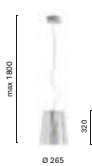

L001S/A

Suspension lamp with polycarbonate diffuser