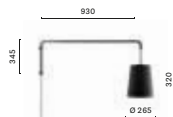

L001W20/A

L001W40/A

L001W90/A

L001W20/AA* (A+A)

L001W40/AA* (A+A)

L001W90/AA* (A+A)

L001W40/B

L001W90/B

L001W40/BA* (B+A)

L001W90/BA* (B+A)

cable clamp / Fissacavo

NEF
Matt black
Nero opaco

frame / struttura

NEF
Matt black
Nero opaco

OA
Antique brass
Ottone anticato

Light bulb excluded / Lampadina esclusa

CERTIFICATES / CERTIFICAZIONI