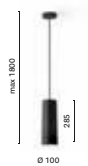

SIZES / DIMENSIONI

L006S/A

Suspension lamp with polycarbonate diffuser