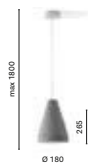

SIZES / DIMENSIONI

LO05S/A

Suspension lamp with aluminium diffuser