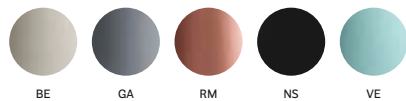

solid colour