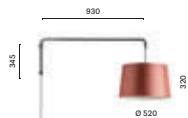

L001W20/A

L001W40/A

L001W90/A

L001W20/AA* (A+A)

L001W40/AA* (A+A)

L001W90/AA* (A+A)

L001W40/B

L001W90/B

L001W40/BA* (B+A)

L001W90/BA* (B+A)

cable clamp / Fissacavo

NEF
Matt black
Nero opaco

frame / struttura

NEF
Matt black
Nero opaco

OA
Antique brass
Ottone anticato

Light bulb excluded / Lampadina esclusa

CERTIFICATES / CERTIFICAZIONI