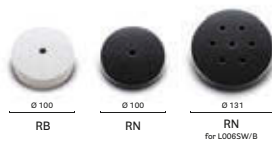

FINISHES / FINITURE

ceiling rose / rosone

powder coated / verniciato

- Light L006S/A: MAX 1x23W E27 FBT 50-60Hz 220-240V IP20 Classe I
- Light L006SW/B: MAX 1x23W E27 FBT 50-60Hz 220-240V IP20 Classe II

Light bulb excluded / Lampadina esclusa

CERTIFICATES / CERTIFICAZIONI