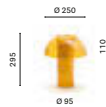

SIZES / DIMENSIONI

L003TA

Polycarbonate lighting