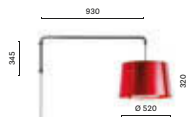

L001W90/BA* (B+A)

cable clamp / Fissacavo

NEF
Matt black
Nero opaco