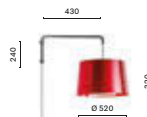

L001W40/BA* (B+A)