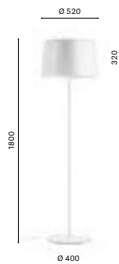

SIZES / DIMENSIONI

L001ST/B