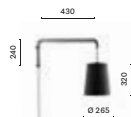

L001W20/A

L001W40/A

L001W90/A

L001W20/AA* (A+A)

L001W40/AA* (A+A)

L001W90/AA* (A+A)

L001W40/B

L001W90/B

L001W40/BA* (B+A)

L001W90/BA* (B+A)

cable clamp / Fissacavo

NEF
Matt black
Nero opaco

frame / struttura

NEF
Matt black
Nero opaco

OA
Antique brass
Ottone anticato

Light bulb excluded / Lampadina esclusa

CERTIFICATES / CERTIFICAZIONI