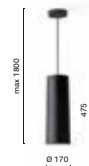

L006SW/B

Suspension lamp with polycarbonate diffuser

FINISHES / FINITURE

ceiling rose / rosone

powder coated / verniciato