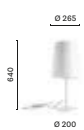

CERTIFICATES / CERTIFICAZIONI

SIZES / DIMENSIONI

L001TA/A