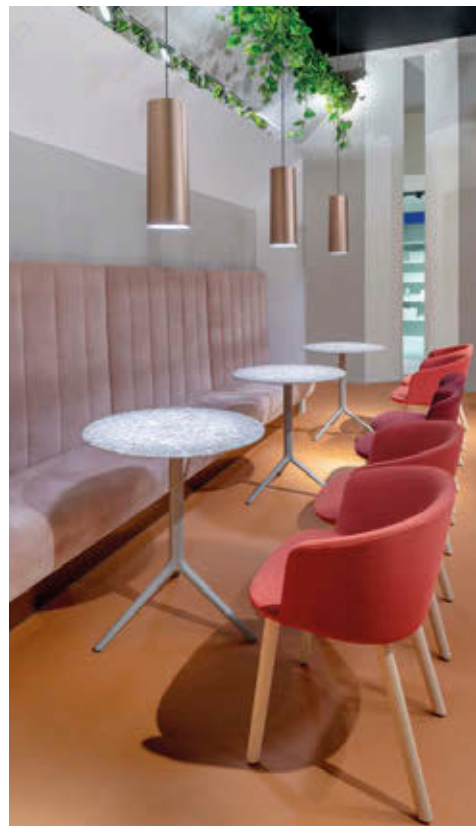

#PedraliPalaceofWonders

Salone Internazionale
del Mobile 2019
Milan, Italy

Project: Exhibition stand

Architect: CalviBrambilla

Products: TO.BE L006SW/B lighting, Remind armchair,
Modus modular seating, Stylus table, Elliot Table,
Nym side chair and armchair