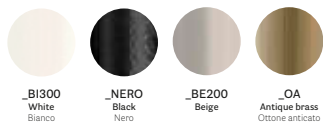

_BI300
White
Bianco

_NERO
Black
Nero

_BE200
Beige
Beige

_OA
Antique brass
Ottone antichizzato

Light bulb included / Lampadina inclusa

CERTIFICATES / CERTIFICAZIONI

SIZES / DIMENSIONI

L001T/B