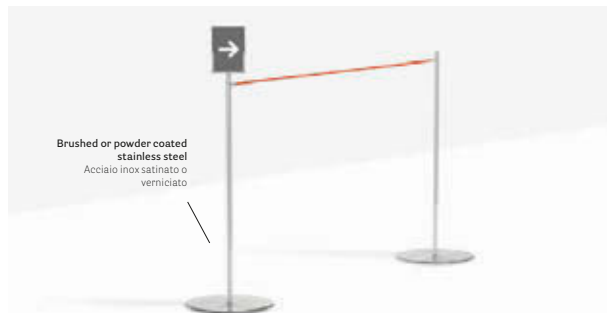

Inox

Crowd control columns

DESIGN
Pedrali R&D, 2020

EN — Inox crowd control columns are simple and versatile.
The supporting columns are made of stainless steel and support
a red rope by means of cable lugs.

Inox is versatile and functional in all situations where there is the
need to regulate the flow of people or to ensure privacy.

IT — Le transenne segnapercorso Inox sono semplici e flessibili.
Le colonne portanti sono realizzate in acciaio inox e sostengono,
attraverso i capicorda, una corda di colore rosso.

Inox è versatile ed efficace per tutte quelle situazioni in cui è
necessario regolamentare i flussi di persone o per garantire la
privacy.

Crowd control columns

Transenne segnapercorso