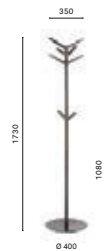

5144B

Coat stand, steel bar
and polypropylene arms

5141B