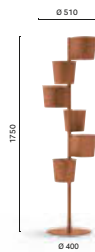

5181

5183

5182

K_5180_1

Pot-holder/pot and
hook kit

K_5180_3

Pot-holders and hooks kit

polypropylene / polipropilene

powder coated / verniciato