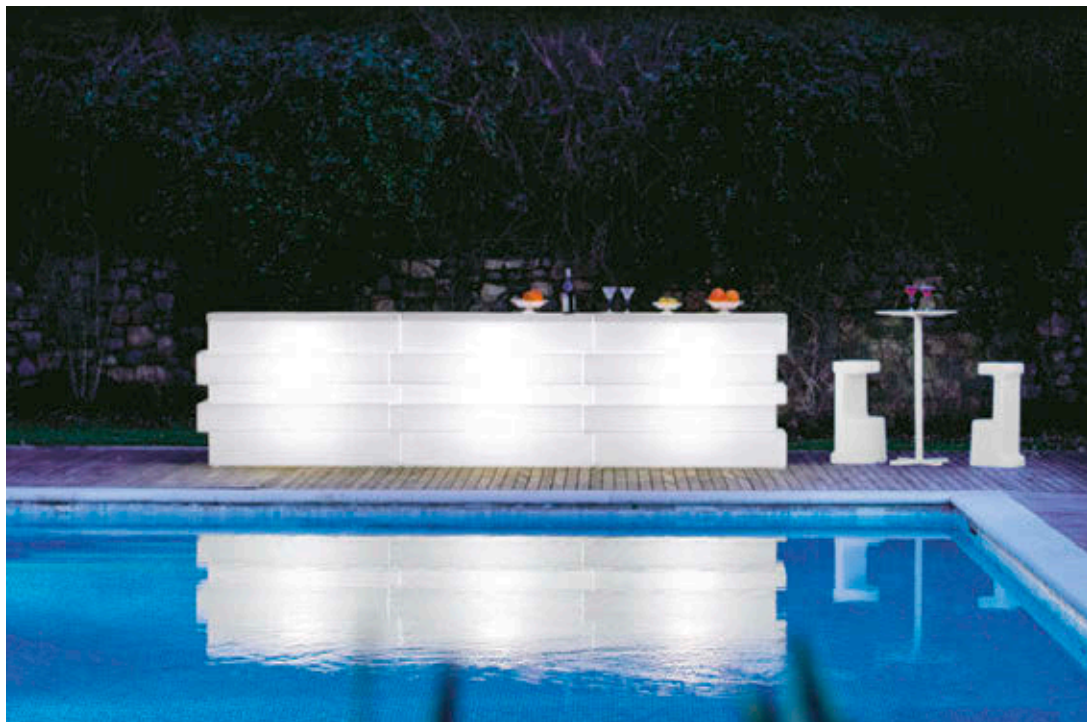

Bar counter

Bancone bar

Raddison Blu Park Hotel

Athens, Greece

Project: Hotel

Products: Tetris bar counter

Private house

Brescia, Italy

Project: Private house

Products: Tetris bar counter,

Serif barstool, Bold table

Temporary installation

Brescia, Italy

Project: Outdoor

Products: Tetris bar counter,
Happy barstool

SIZES / DIMENSIONI