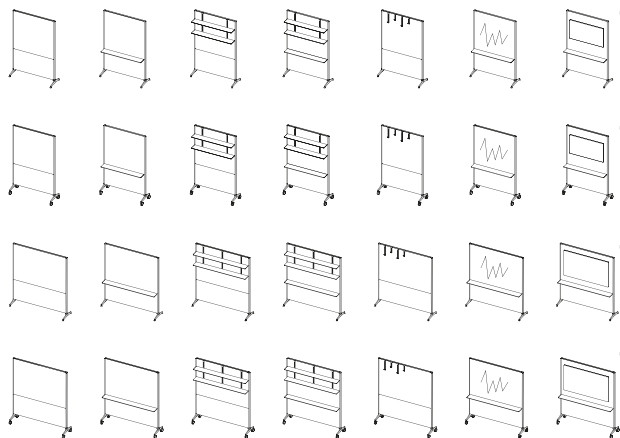

*TV screen / monitor

FINISHES / FINITURE

aluminium / alluminio

powder coated / verniciato

solid laminate / stratificato

LU
Polished
Lucidato

BI100

NERO

CFP_BI

fabrics / tessuti

CERTIFICATES / CERTIFICAZIONI