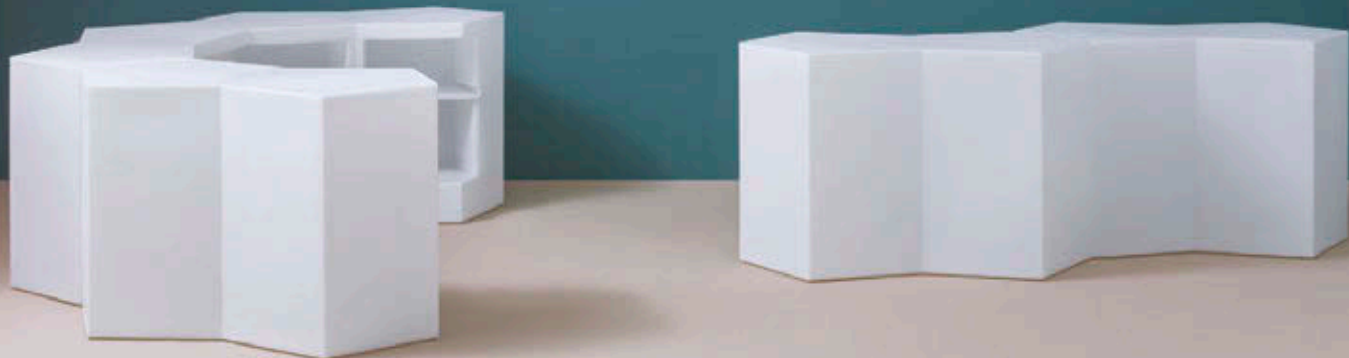

Iceberg

Icy design

DESIGN

Marco Pucci - Claudio Dondoli, 2011

EN — Shaped like a block of ice, this modular bar counter is the heart of a convivial environment like a bar by a pool, a beach or a garden. Made in high-density roto-molded polyethylene, the modules of the Iceberg can be combined to create highly suggestive luminous compositions.

IT — Un banco bar modulare che assume la forma di un blocco di ghiaccio diventa il fulcro di aggregazione in contesti conviviali quali bar all'aperto a bordo piscina, in spiaggia o in giardino. Realizzati in polietilene ad alta densità stampati in rotomoulding, i moduli di Iceberg sono atti a dare vita a composizioni luminose di grande suggestione.