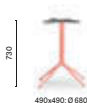

COLUMN Ø 55
TOP MAX 600x600, Ø 600

5475

Aluminium dining table base, four legs