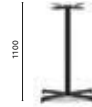

5434
Poseur table base,
die-cast aluminium base

585x585; Ø820
COLUMN Ø 50
TOP MAX 700x700; Ø 800

FINISHES / FINITURE

aluminium table base / basamento in alluminio