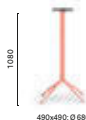

COLUMN Ø 60
TOP MAX 800x600, Ø 900

5476

Aluminium poseur table base, four legs

COLUMN Ø 60
TOP MAX 700x700, Ø 800

5477

Aluminium dining table base, four legs