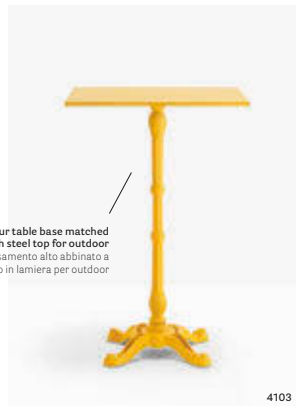

TOP MAX Ø 600

TOP MAX Ø 850

TOP MAX Ø 750

TOP MAX 900x900, Ø 1100

TOP MAX 700x700, Ø 800

FINISHES / FINITURE

tops
riplani

→ see page 234
vedi pagina 234

→ see from page 238
vedi da pagina 238