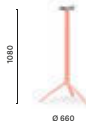

COLUMN Ø 55
TOP MAX 600x600, Ø 600

5470T