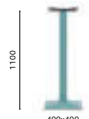

Coffee table base,
cast-iron baseCOLUMN 80x80
TOP MAX 900x900

4624

Poseur table base,
cast-iron baseCOLUMN 80x80
TOP MAX 700x700

4640

Dining table base,
cast-iron baseCOLUMN 80x80
TOP MAX 1400x900; 1250x800 (HPL)