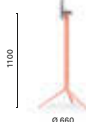

COLUMN Ø 55
TOP MAX 600x600, Ø 600

5475

Aluminium dining table base, four legs