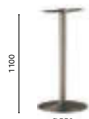

COLUMN Ø 76
TOP MAX 700x700; Ø 900

4635

Poseur table base,
cast-iron base