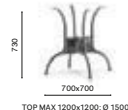

Table Tavolo

SIZES / DIMENSIONI

4950
Cast-iron dining
table base

4960
Cast-iron dining
table base

4990
Cast-iron dining
table base

FINISHES / FINITURE

 any standard colour in powder coated finish table base
basamento verniciato in tutti i colori standard