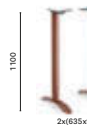

4784
Poseur table base, cast-iron base

COLUMN 2X Ø 76
TOP MAX 1200X700

FINISHES / FINITURE