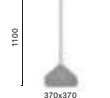

855 H1100

COLUMN Ø 50
TOP MAX 700x700, Ø 800

FINISHES / FINITURE

powder coated column
colonna verniciata

→ see page 234
vedi pagina 234

tops
ripiani

→ see from page 238
vedi da pagina 238

concrete base / base in cemento