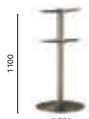

COLUMN Ø 76
TOP MAX Ø 850

4620

Dining table base,
cast-iron base