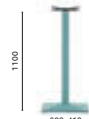

COLUMN 80x80
TOP MAX 1200x700

FINISHES / FINITURE

stainless steel column

colonna in acciaio inox