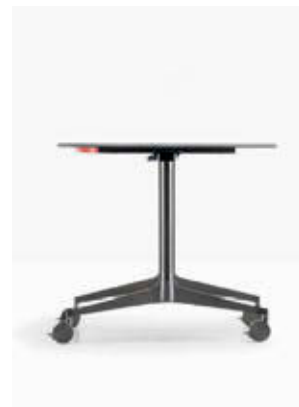

Table Tavolo