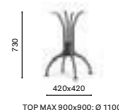

Table Tavolo

SIZES / DIMENSIONI

4950
Cast-iron dining
table base

4960
Cast-iron dining
table base

4990
Cast-iron dining
table base

FINISHES / FINITURE

 any standard colour in powder coated finish table base
basamento verniciato in tutti i colori standard