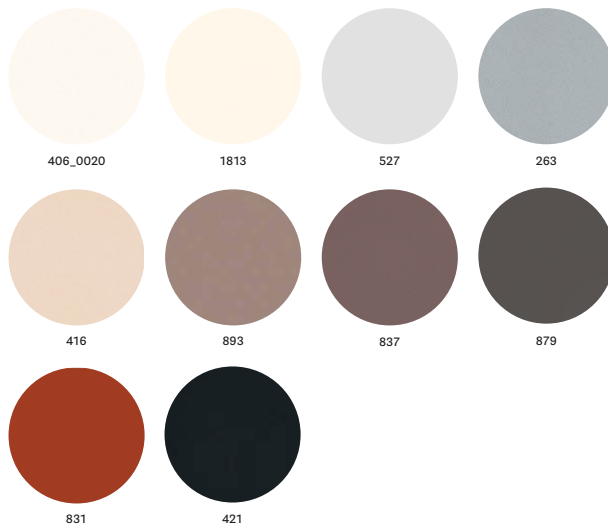

BPN

BTN

Plywood edge

Bordo multistrato

EDGE / BORDO

SHAPES / FORME

SHAPES / FORME

FINISHES / FINITURE

EDGES: PVC, ALUMINIUM, CHROMED ABS, SILVER ABS AND PLYWOOD

BORDI: PVC, ALLUMINIO, ABS CROMATO, ABS ARGENTO E MULTISTRATO

STANDARD LAMINATE COLOURS / COLORI LAMINATO STANDARD

Oak veneered top ripiano in rovere impiallacciato
 Table tavolo **Inox**
 Chair sedia **Glam**
 Lighting lampada **L001**