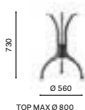

Table Tavolo

SIZES / DIMENSIONI

4950
Cast-iron dining
table base

4960
Cast-iron dining
table base

4990
Cast-iron dining
table base

FINISHES / FINITURE

 any standard colour in powder coated finish table base
basamento verniciato in tutti i colori standard