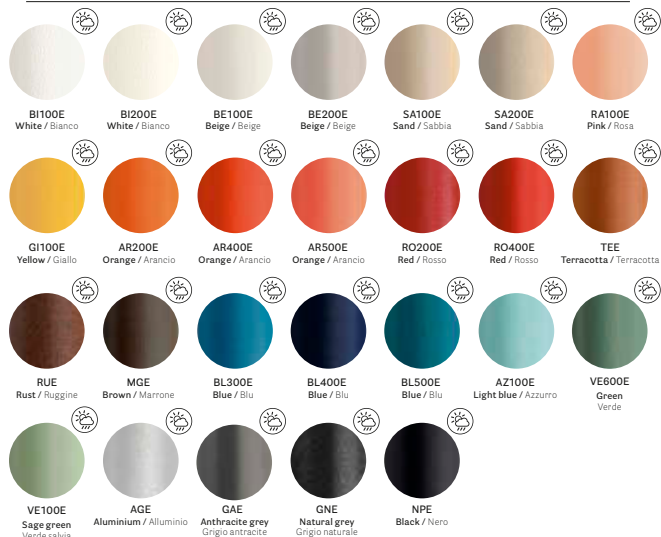

smooth matt finishes / finitura liscia opaca

smooth matt finishes / finitura liscia opaca