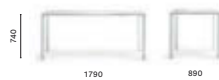

TL_179X89

Table, steel frame and solid laminate top