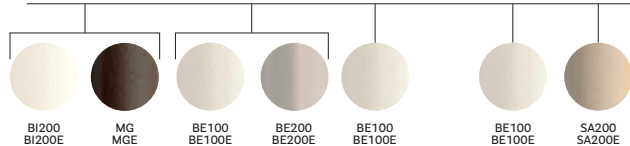

solid laminate top
ripiano in stratificato