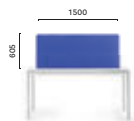

DSP/2

Sound absorbing
divider panel

TK_69X69

Table, steel frame and glass top

TK_80X80

Table, steel frame and glass top

TK_90X90

Table, steel frame and glass top