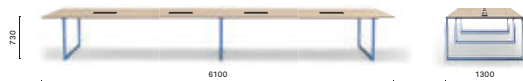

TOA3S_159X150