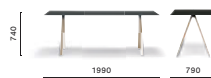

ARKW7_199X79