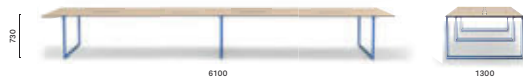

TOA2_610X130 SPEC