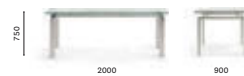

TS_200X90

FINISHES / FINITURE

laminated top / ripiano in laminato