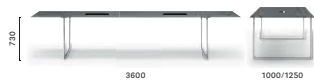

TOA360X100/125 SPEC