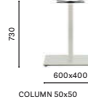

COLUMN Ø 76
TOP MAX 1200x800

4475 H500

Stainless steel coffee
table base