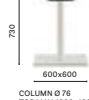

COLUMN Ø 76
TOP MAX 1200x1200; Ø 1700

4492 H500

Stainless steel
coffee table base