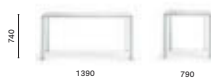

TL_139X79

Table, steel frame and solid laminate top