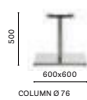

COLUMN Ø 76
TOP MAX 1200x1200; Ø 1700

4475

Stainless steel
dining table base