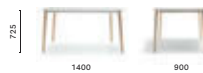

TMLF_140X90