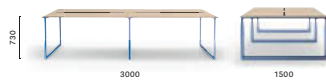

TOA2_519X125 SPEC

TOA2_610X130 CC60

TOA2_610X130 CCO

TOA2_610X130 SPEC

TOA3S_159X150

TOA3S_300X150

DSP/L130

Sound absorbing divider panel (1300x455)

DSP/2_L130

Sound absorbing divider panel (1300x615)

FINISHES / FINITURE

solid laminate top / ripiano in stratificato

CFC_BI

Fenix® Nero

FNP3452*
BlackKandia

4512

4543

4529

1952

solid laminate top / ripiano in stratificato

oak veneered top /
ripiano in rovere impiallacciato

CFC_BI

4529

1952

3447

3445

3471

RS

aluminium frame / telaio in alluminio

any standard colour in powder coated finish
verniciato in tutti i colori standard

LU
Polished
Lucidato

TN
Titanium
Titanio

NEF