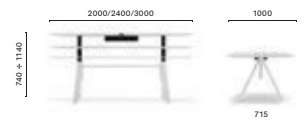

ARK REG BT 200/240/300x100