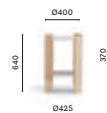

Copernico Milano Centrale

Milan, Italy

Project: Office

Architect: Studio DC 10

SIZES / DIMENSIONI

P10001

P10002

P10005

P10006

FINISHES / FINITURE

solid laminate top / ripiano in stratificato

CFP_BI

234

Fenix® Nero*

*Anti-fingerprint
Anti-impronta

marble top / ripiano in marmo

MBC
Bianco
Carrara

MVG
Verde
Guatemala

MED
Emperador
Dark

MGC
Grigio
Carnio

coated oak sides

fianchi in rovere verniciato

RS
Bleached oak
Rovere sbiancato

lacquered oak sides with visible grains

fianchi in rovere laccato a poro aperto

BI
White
Bianco

GC
Light grey
Grigio chiaro

AN
Black
Nero