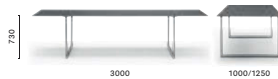

TOA300X100/125