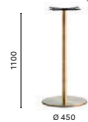

COLUMN Ø 50
TOP MAX Ø 700

4412

Stainless steel
dining table base