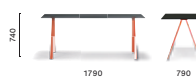

ARK7_179X79