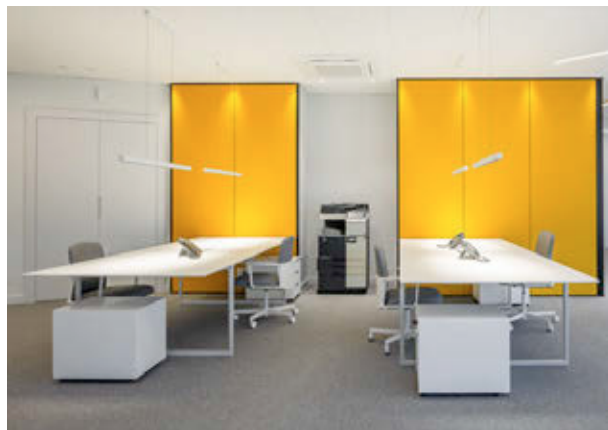

Apartment from 1936

Warsaw, Poland

Project: Private House

Architect: Loft Kolański

Mossos D'esquadra Training Center

Barcelona, Spain

Project: Office

Products: Toa table, Temps low back task chair