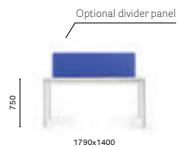

TK2S179X140