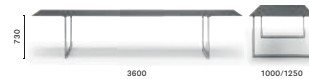

TOA360X100/125