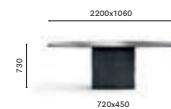

TAE_220X106

Table, steel base, glass,
solid laminate top

FINITURE / FINISHES

glass top / ripiano in vetro

solid laminate top / ripiano in stratificato

FUM
Fumé

CFC

Fenix® Nero*

FNP3455*
Carrara Arabescato

FNP3452*
Black Kandia

*Anti-fingerprint
Anti-impronta

BI

NEF