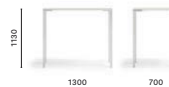

TG_H110 130x70