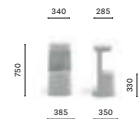

860

Polyethylene barstool

FINISHES / FINITURE

solid laminate top / ripiano in stratificato

polyethylene table base / basamento polietilene

CFC_BI

COI_263

BI

GC