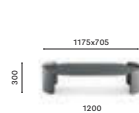

Copernico Milano Centrale

Milan, Italy

Project: Office

Architect: Studio DC 10

SIZES / DIMENSIONI

P10001

P10002

P10005

P10006

FINISHES / FINITURE

solid laminate top / ripiano in stratificato

CFP_BI

234

Fenix® Nero*

*Anti-fingerprint
Anti-impronta

marble top / ripiano in marmo

MBC
Bianco
Carrara

MVG
Verde
Guatemala

MED
Emperador
Dark

MGC
Grigio
Carnio

coated oak sides

fianchi in rovere verniciato

RS
Bleached oak
Rovere sbiancato

lacquered oak sides with visible grains

fianchi in rovere laccato a poro aperto

BI
White
Bianco

GC
Light grey
Grigio chiaro

AN
Black
Nero