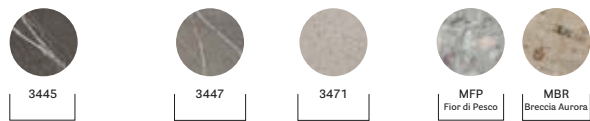

solid laminate top
ripiano in stratificato