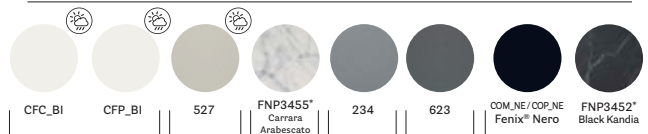

solid laminate top / ripiano in stratificato