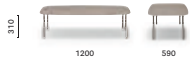

BDT_120X59X32