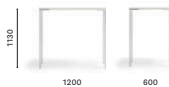

SIZES / DIMENSIONI

TG_H110 120x60