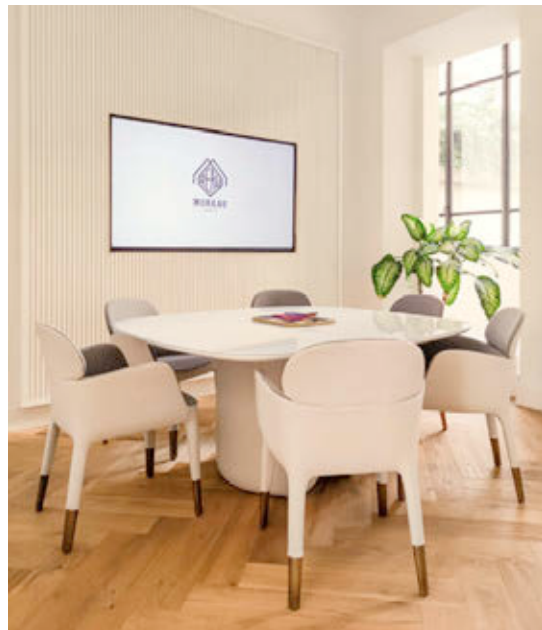

#PedraliNewHorizons

Salone del Mobile.Milano 2022
Milan, Italy

Project: Exhibition stand

Architect: Calvi&Brambilla

Styling: Studio Salaris

La Maison Moreau

Milan, Italy

Project: Showroom

Architect: Sebastiano Tosi

Products: Elinor table,
Ester armchair