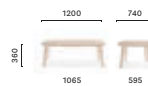

MLT120X74X36