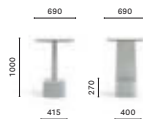

SIZES / DIMENSIONI

861

Polyethylene base and solid laminate top