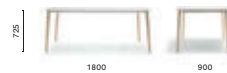

TMLF_180X90