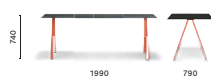

ARK7_199X79