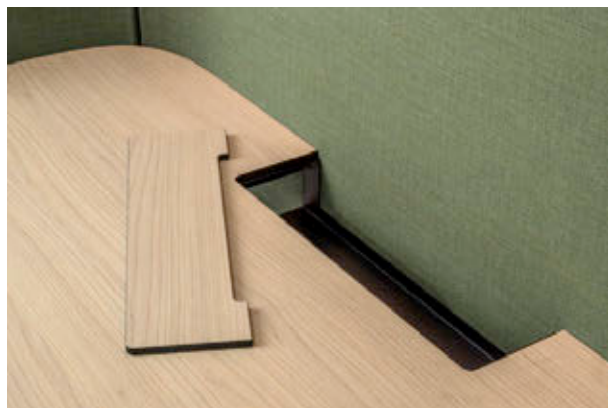

TABLE / TAVOLO