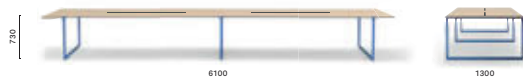

TOA2_610X130 CCO