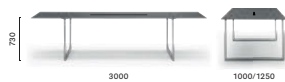

TOA300X100/125 CC60