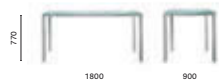

TL_180X90

Table, stainless steel frame and glass top