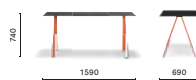

ARK7_159X69