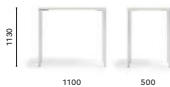

TG_H110 110x50