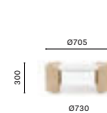

Copernico Milano Centrale

Milan, Italy

Project: Office

Architect: Studio DC 10

SIZES / DIMENSIONI

P10001

P10002

P10005

P10006

FINISHES / FINITURE

solid laminate top / ripiano in stratificato

CFP_BI

234

Fenix® Nero*

*Anti-fingerprint
Anti-impronta

marble top / ripiano in marmo

MBC
Bianco
Carrara

MVG
Verde
Guatemala

MED
Emperador
Dark

MGC
Grigio
Carnio

coated oak sides

fianchi in rovere verniciato

RS
Bleached oak
Rovere sbiancato

lacquered oak sides with visible grains

fianchi in rovere laccato a poro aperto

BI
White
Bianco

GC
Light grey
Grigio chiaro

AN
Black
Nero