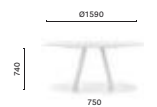

ARK 107_200X79

ARKW 107_200X79

ARK 107_200X79 CC

ARKW 107_200X79 CC

ARK D139

ARKW D139

ARK D159

ARKW D159

ARK 139X139

ARKW 139X139

ARKS D99/109/119/129

ARKWS D99/109/119/129

ARKS 79X79/89X89

ARKWS 79X79/89X89

ARK REG 200/240/300x100

ARK REG BT 200/240/300x100

ARKS REG 180x79

ARKS.20

Sound absorbing panel