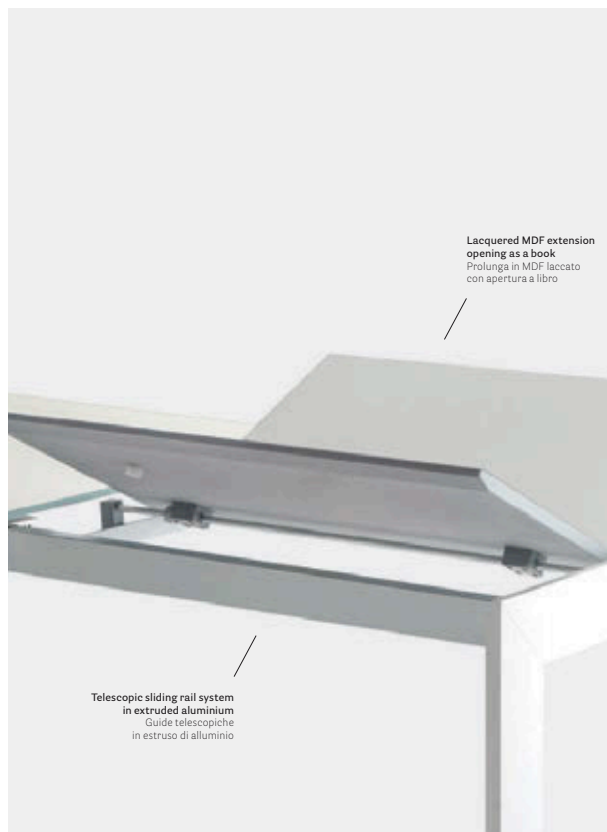

OUTDOOR

Table Tavolo

Outdoor table with slats
in HPL solid laminate
Versione outdoor con doghe
in stratificato

TMD_200X86

Private House

Brescia, Italy

Project: Private house
Products: Matrix table with extension, laminate top, Ester side chair