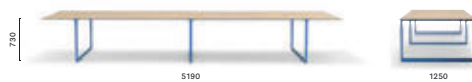

TOA2_519X125