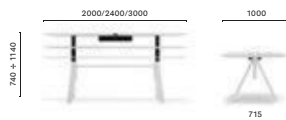

ARK REG 200/240/300x100