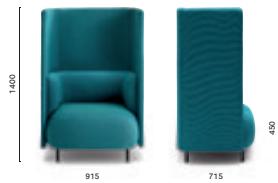

BDH001/100

BDH001/140

BDH001/140_USB

BDH001T/140

BDH001T/140_USB

BDH002/100

BDH002/140

BDH011/140

Two-seats upholstered box, steel tube frame

BDHP110/BDHP50

Table 690X1100/500
HEIGHT: 700