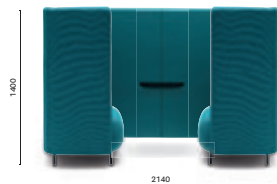

BDH022M/140