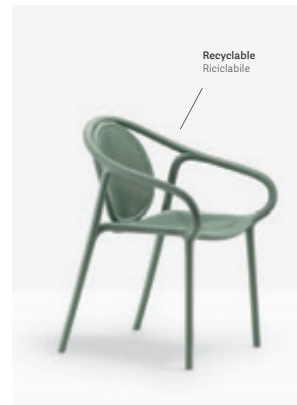

Recyclable
Riciclabile