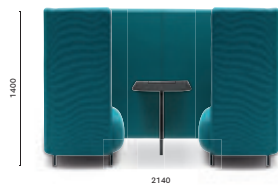

BDH011P/140_CCO

BDH022/140

four-seats upholstered box, steel tube frame