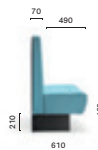

SIZES / DIMENSIONI

MODUS

MDL_110*