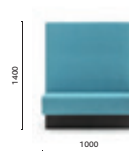

MDL_140_L100*