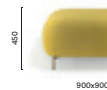

213

Upholstered pouf,
steel tube frame