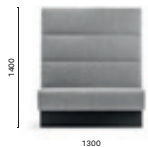

MDL_240

MDL_240_L100

MDB_110*

MDB_110_L100*

MDB_140*

MDB_140_L100*

*Free standing / Autoportante

MDB_175*

MDB_175_L100*

MDA_110*

MDA_140*

MDA_175*

MDA_240

MDAB_110*

MDAB_140*

*Free standing / Autoportante