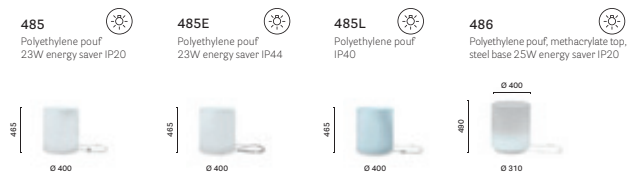

FINISHES / FINITURE

polyethylene / polietilene