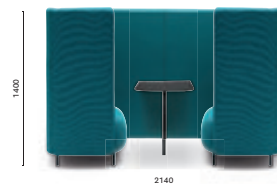

BDH022P/140