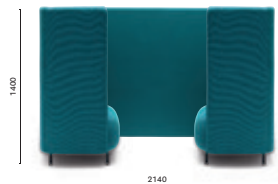

BDH011M/140

BDH011P/140

BDH011P/140_CCO

BDH022/140

four-seats upholstered box, steel tube frame

BDH022M/140

BDH022P/140

BDH022P/140_CCO

aluminium / alluminio

NERO

fabrics / tessuti

AWARDS / PREMI

CERTIFICATES / CERTIFICAZIONI