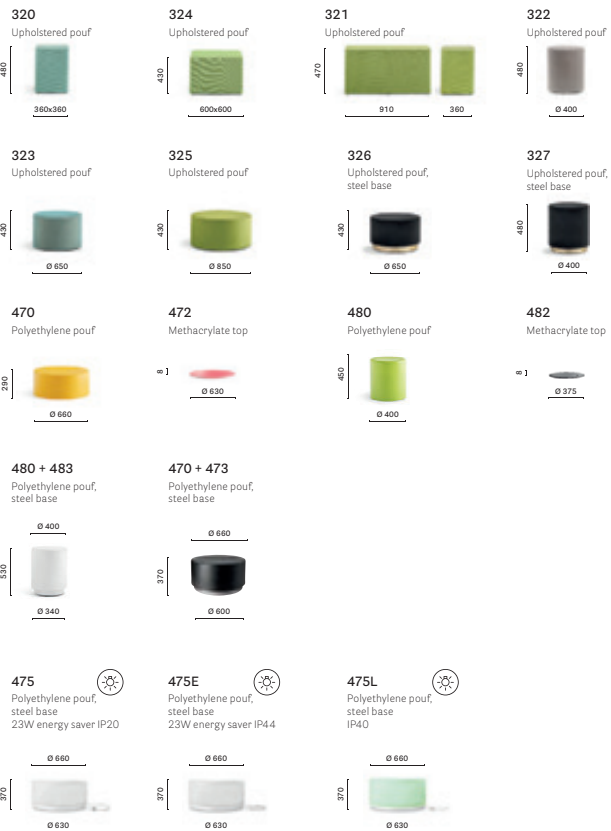

FINISHES / FINITURE

polyethylene / polietilene