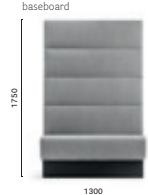

MDL_240

MDL_240_L100

MDB_110*

MDB_110_L100*

MDB_140*

MDB_140_L100*

*Free standing / Autoportante

MDB_175*

MDB_175_L100*

MDA_110*

MDA_140*

MDA_175*

MDA_240

MDAB_110*

MDAB_140*

*Free standing / Autoportante