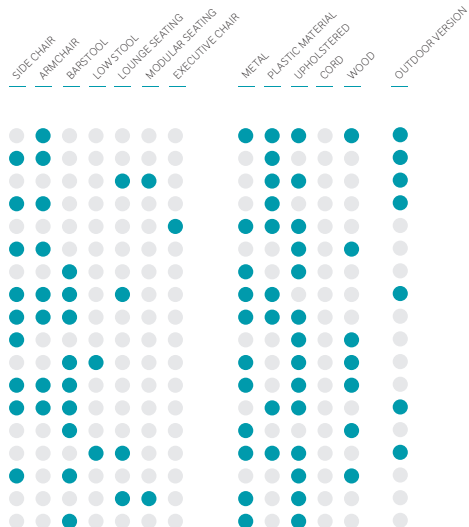

SEATING

Soul
Souvenir
Sunset
Tatami
Temps
Tivoli
Tonda
Tribeca
Tweet
Twig
Tx
Vic
Volt
Woody
Wow
Young
Zippo
Zx