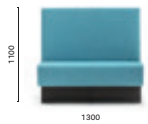

MDL_240

MDL_240_L100

MDB_110*

MDB_110_L100*

MDB_140*

MDB_140_L100*

*Free standing / Autoportante

MDB_175*

MDB_175_L100*

MDA_110*

MDA_140*

MDA_175*

MDA_240

MDAB_110*

MDAB_140*

*Free standing / Autoportante