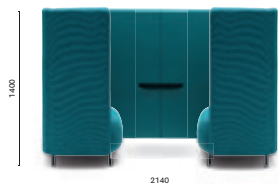

BDH011M/140