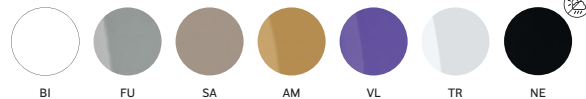

fabrics / tessuti

CERTIFICATES / CERTIFICAZIONI