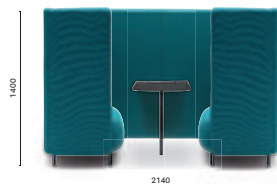

BDH022P/140_CCO

aluminium / alluminio

NERO

fabrics / tessuti

AWARDS / PREMI

CERTIFICATES / CERTIFICAZIONI