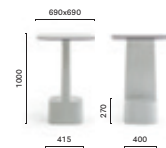

861

Polyethylene base and solid laminate top