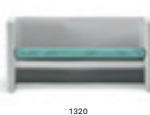

626.3

Cushion for seat only
WIDTH: 585