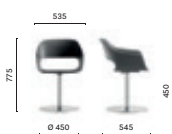

2700

2700/A

2710

2710/A

2720

2720/A

2730

2730/A

2740

2740/A

2750

2750/A

2731

2741

2751

2735

2745

2755

2736

2746

2756

2765

2766