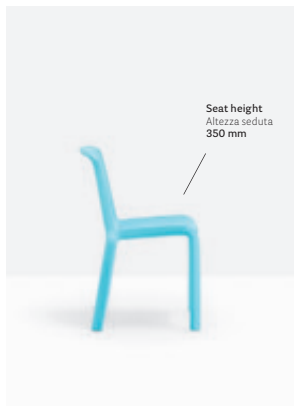

I Loft Cafè

Milan, Italy

Project: Coffee bar
Architect: Isacco Brioschi Architects
Products: Snow chair,
Gliss armchair

Junior chair

Sedia Junior

Bim Bam Bum Kindergarten

Tirana, Albania

Project: Pre-school centre