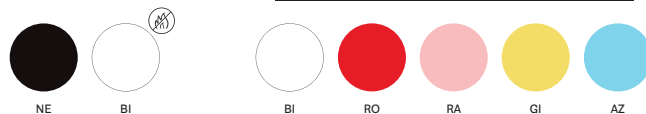

AWARDS / PREMI

CERTIFICATES / CERTIFICAZIONI

For 300 - 303