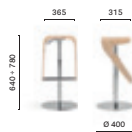

SIZES / DIMENSIONI

495
Barstool, plywood shell, steel
central base