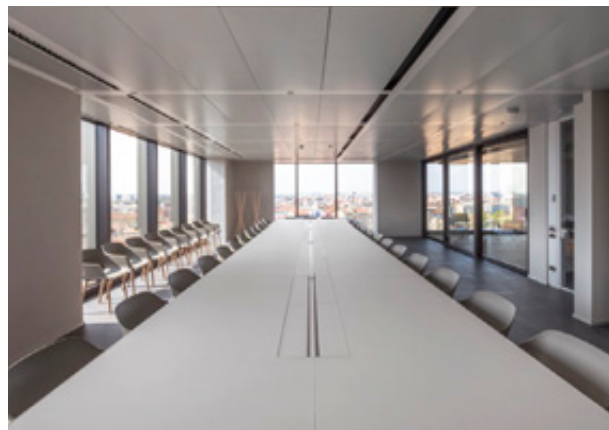

Project: Restaurant

Architect: DCEF-Studio

Products: Babila armchair, Arki-Base table

Torre Sasseti S32 Fintech Distric

Milan, Italy

Project: Office

Interior design: DEGW

Products: Babila armchair