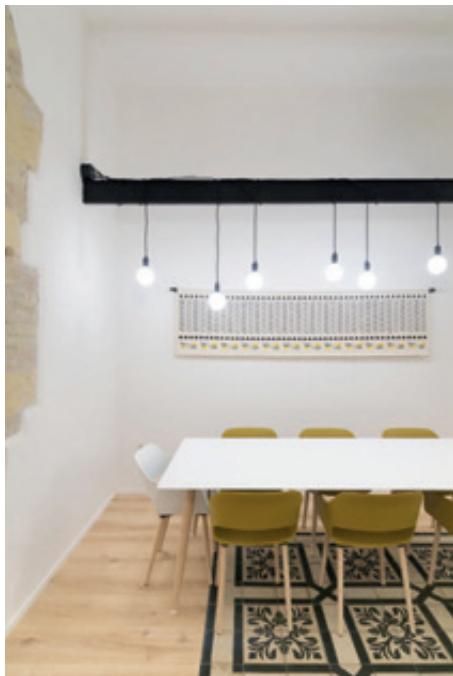

Orma design rooms

Cagliari, Italy

Project: Hotel

Products:
Babila armchair
and table

Philiaz

Bolzano, Italy

Project: Restaurant

Products:
Babila armchair,
Arki-Base table