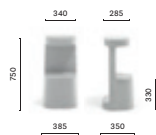

SIZES / DIMENSIONI

860

Polyethylene barstool