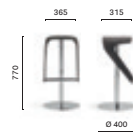

496
Barstool, plywood shell,
stainless steel central base

FINISHES / FINITURE

coated oak / rovere verniciato