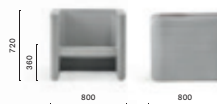

SIZES / DIMENSIONI

625

Polyethylene lounge armchair