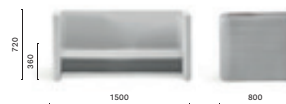

626

Polyethylene two seats sofa