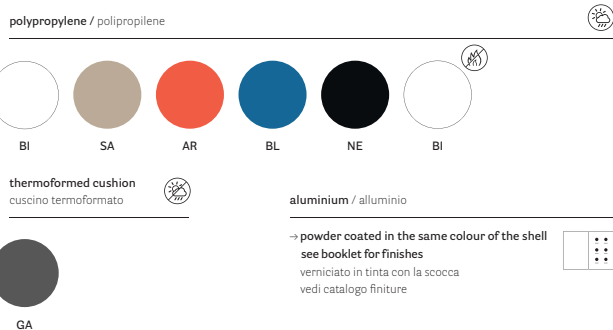

CERTIFICATES / CERTIFICAZIONI

For 370