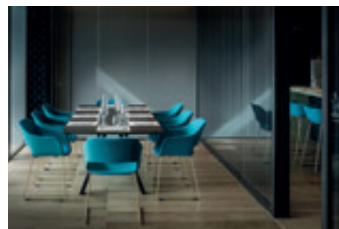

Kilometro Rosso

Bergamo, Italy

Project: Company Canteen