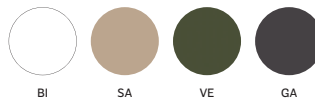

636.3

Cushion for sofa only
WIDTH: 515