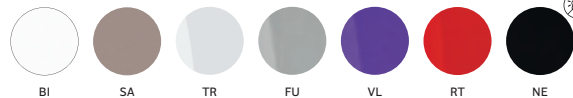

FINISHES / FINITURE

polycarbonate / policarbonato

CERTIFICATES / CERTIFICAZIONI