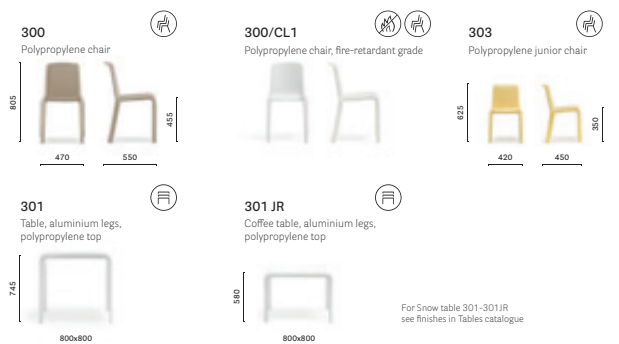

SIZES / DIMENSIONI

FINISHES / FINITURE

polypropylene / polipropilene (Snow chair)