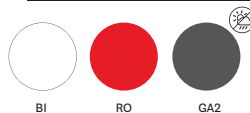

636.3

Cushion for sofa only
WIDTH: 515