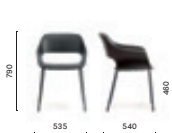

2700

2700/A

2710

2710/A

2720

2720/A

2730

2730/A

2740

2740/A

2750

2750/A

2731

2741

2751

2735

2745

2755

2736

2746

2756

2765

2766