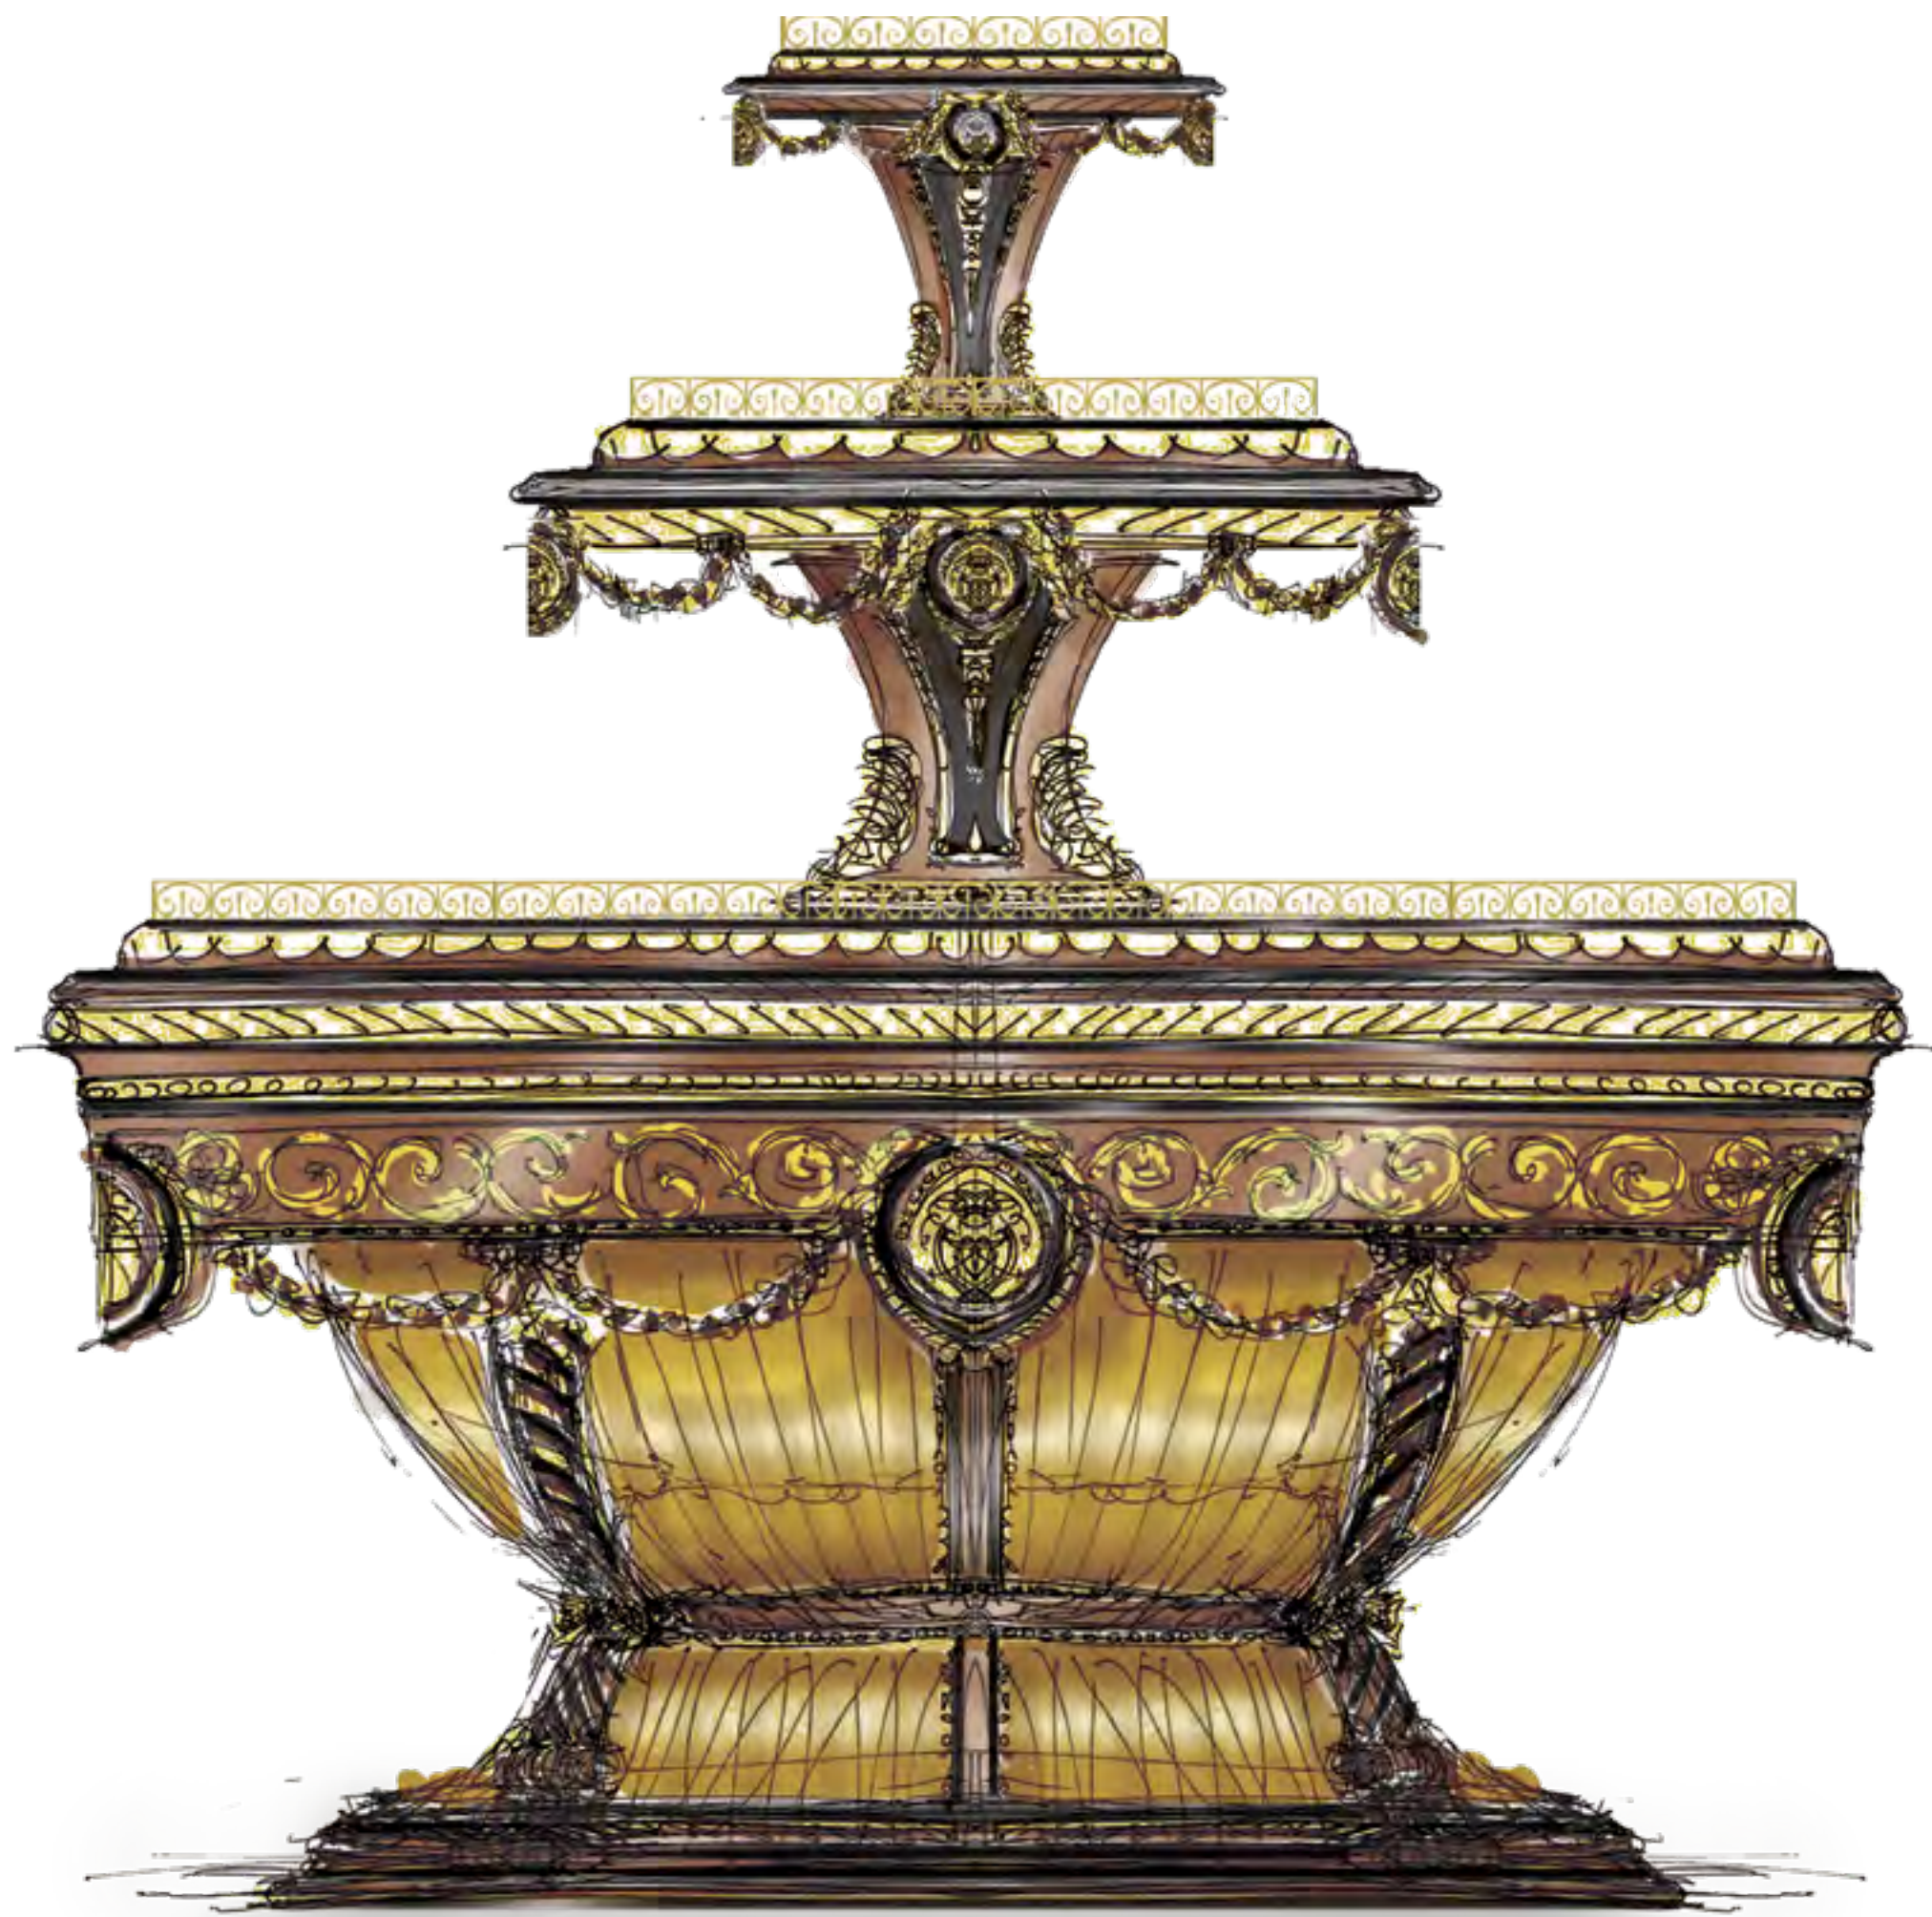

IMPERIAL
ITALIER

MODENESEINTERIORS.COM

Living

Dining

Bedroom

pag.
06

14110 1-DOOR CABINET RIGHT OPENING
cm L 88 P 49 H 235

14111 1-DOOR CABINET LEFT OPENING
cm L 88 P 49 H 235