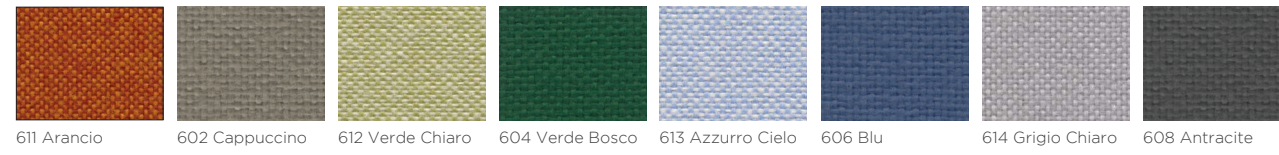

SOFTWARE

CAT. C - TESSUTO TIME / FABRIC TIME / TISSU TIME

CAT. D - TESSUTO JET / FABRIC JET / TISSU JET

CAT. E - FAUX-LEATHER / ECOPELLE / SIMILCUIR

CAT. G - LEATHER / PELLE / CUIR

CAT. I - TESSUTO CAPTURE / FABRIC CAPTURE / TISSU CAPTURE

CAT. I - TESSUTO FOCUS MELANGE / FABRIC FOCUS MELANGE / TISSU FOCUS MELANGE

CAT. L - TESSUTO MAIN LINE FLAX / FABRIC MAIN LINE FLAX / TISSU MAIN LINE FLAX

CAT. L - TESSUTO SFERA / FABRIC SFERA / TISSU SFERA

* Colours for reference only and may vary from original / * Campioni colore indicativi, possono differire dall'originale
* Echantillons de coloris indicatifs, ils peuvent différer de l'original