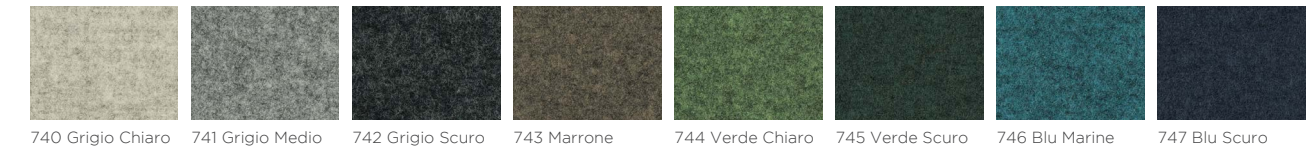

CAT. I - TESSUTO FOCUS MELANGE / FABRIC FOCUS MELANGE / TISSU FOCUS MELANGE

CAT. L - TESSUTO MAIN LINE FLAX / FABRIC MAIN LINE FLAX / TISSU MAIN LINE FLAX

CAT. L - TESSUTO SFERA / FABRIC SFERA / TISSU SFERA

* Colours for reference only and may vary from original / * Campioni colore indicativi, possono differire dall'originale
* Echantillons de coloris indicatifs, ils peuvent différer de l'original