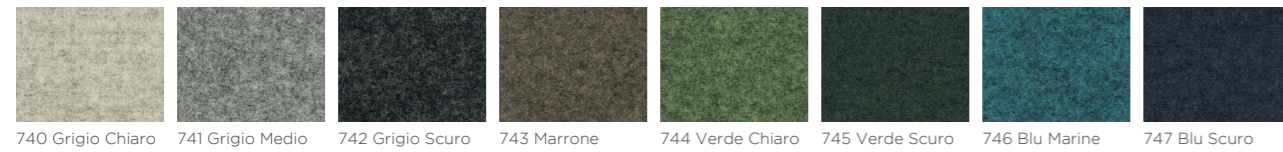

CAT. I - TESSUTO FOCUS MELANGE / FABRIC FOCUS MELANGE / TISSU FOCUS MELANGE