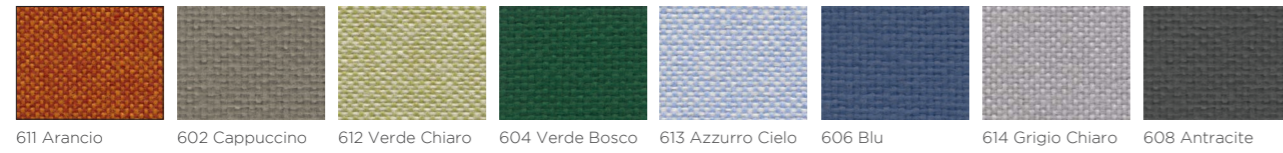

INATTESA

CAT. C - TESSUTO TIME / FABRIC TIME / TISSU TIME

CAT. D - TESSUTO JET / FABRIC JET / TISSU JET

CAT. D3D - FABRIC JET 3D THERMOFORMING / TESSUTO JET 3D TERMOFORMATO / TISSU JET 3D THERMOFORMAGE

CAT. E - FAUX-LEATHER / ECOPELLE / SIMILCUIR

CAT. I - TESSUTO FOCUS MELANGE / FABRIC FOCUS MELANGE / TISSU FOCUS MELANGE

CAT. I - TESSUTO CAPTURE / FABRIC CAPTURE / TISSU CAPTURE

CAT. L - TESSUTO MAIN LINE FLAX / FABRIC MAIN LINE FLAX / TISSU MAIN LINE FLAX

CAT. L - TESSUTO SFERA / FABRIC SFERA / TISSU SFERA

FEET / PIEDINI / PIEDS

* Colours for reference only and may vary from original / * Campioni colore indicativi, possono differire dall'originale
* Echantillons de coloris indicatifs, ils peuvent différer de l'original