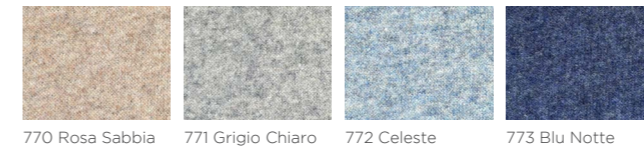

CAT. I - TESSUTO FOCUS MELANGE / FABRIC FOCUS MELANGE / TISSU FOCUS MELANGE

CAT. I - TESSUTO CAPTURE / FABRIC CAPTURE / TISSU CAPTURE

CAT. L - TESSUTO MAIN LINE FLAX / FABRIC MAIN LINE FLAX / TISSU MAIN LINE FLAX

CAT. L - TESSUTO SFERA / FABRIC SFERA / TISSU SFERA

FEET / PIEDINI / PIEDS

* Colours for reference only and may vary from original / * Campioni colore indicativi, possono differire dall'originale
* Echantillons de coloris indicatifs, ils peuvent différer de l'original