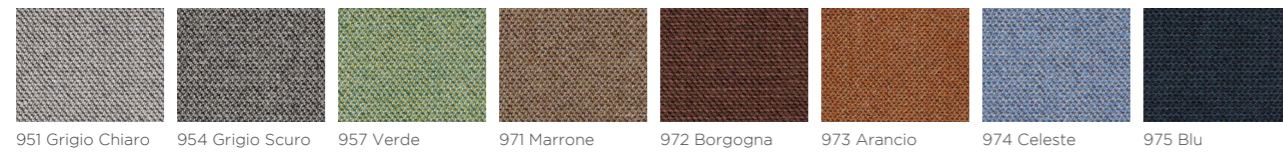

INATTESA

CAT. C - TESSUTO TIME / FABRIC TIME / TISSU TIME

CAT. D - TESSUTO JET / FABRIC JET / TISSU JET

CAT. D3D - FABRIC JET 3D THERMOFORMING / TESSUTO JET 3D TERMOFORMATO / TISSU JET 3D THERMOFORMAGE

CAT. E - FAUX-LEATHER / ECOPELLE / SIMILCUIR

CAT. I - TESSUTO FOCUS MELANGE / FABRIC FOCUS MELANGE / TISSU FOCUS MELANGE

CAT. I - TESSUTO CAPTURE / FABRIC CAPTURE / TISSU CAPTURE

CAT. L - TESSUTO MAIN LINE FLAX / FABRIC MAIN LINE FLAX / TISSU MAIN LINE FLAX

CAT. L - TESSUTO SFERA / FABRIC SFERA / TISSU SFERA

FEET / PIEDINI / PIEDS

* Colours for reference only and may vary from original / * Campioni colore indicativi, possono differire dall'originale
* Echantillons de coloris indicatifs, ils peuvent différer de l'original